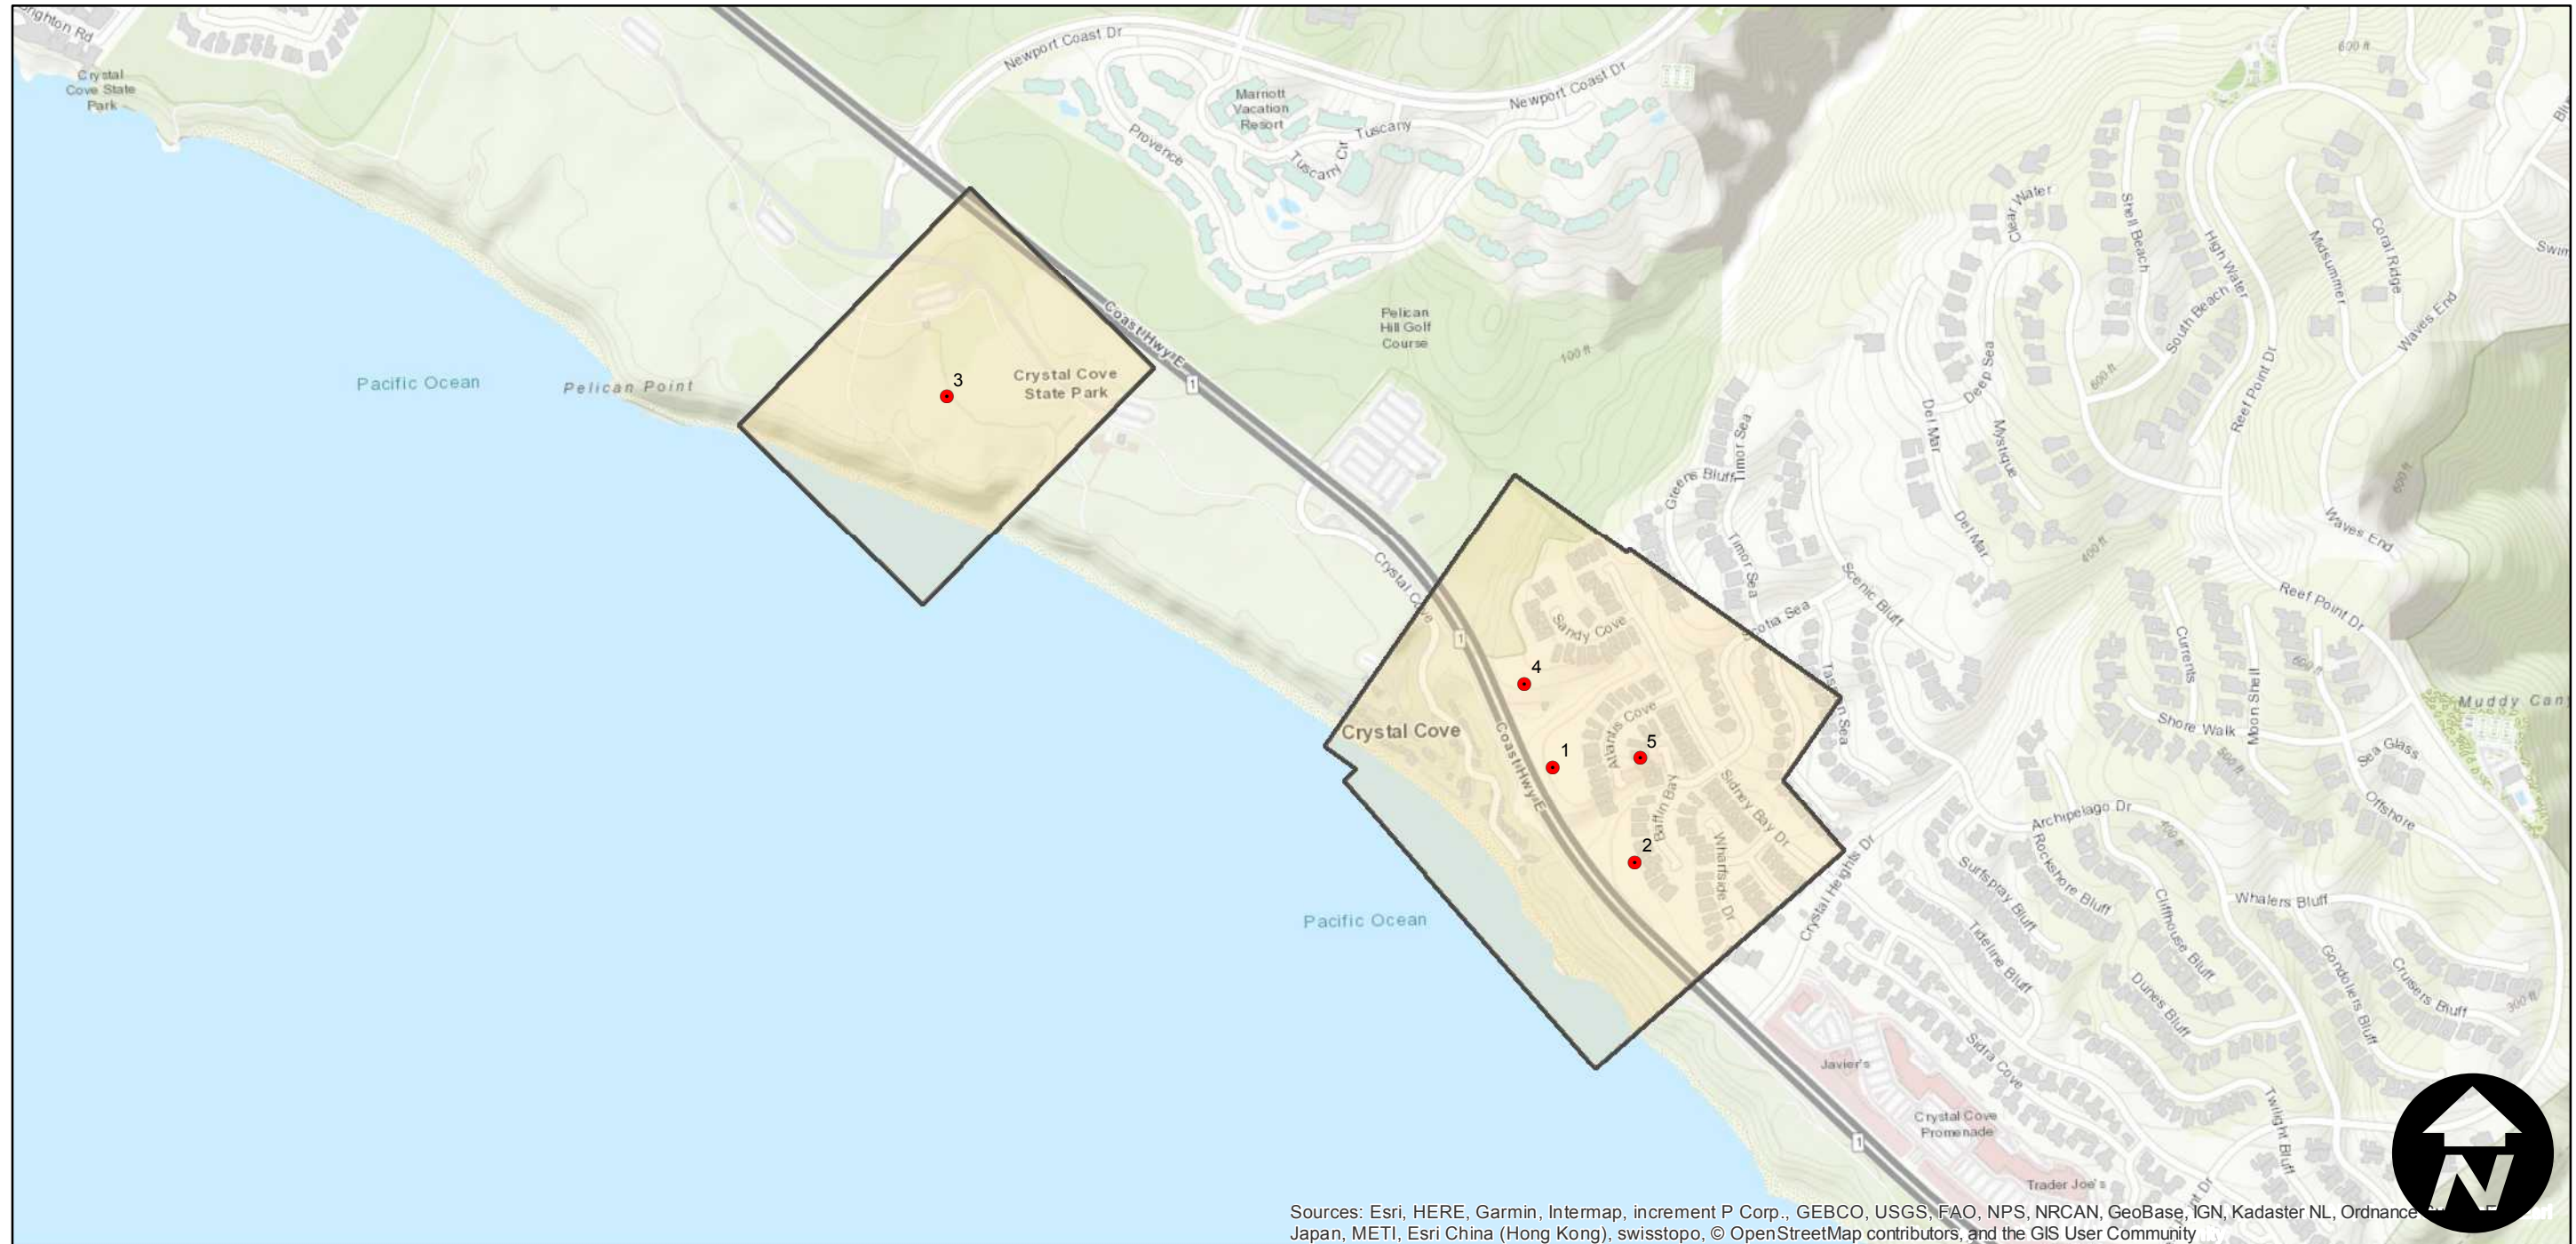

C-4388 (1:2.1K)

Counties: Orange
Flight date(s): 02-17-1937
Scale: 1:2,160
Overlap: 0-60%

Note: Crystal Cove in Newport Beach. Imagery acquired January 2013. Nitrate negatives scanned, July 2015.

FLIGHT LOCATION

Complete Metadata:
<https://www.library.ucsb.edu/src/airphotos/aerial-photography-information>

Sources: Esri, HERE, Garmin, Intermap, increment P Corp., GEBCO, USGS, FAO, NPS, NRCAN, GeoBase, IGN, Kadaster NL, Ordnance Survey, Esri Japan, METI, Esri China (Hong Kong), swisstopo, © OpenStreetMap contributors, and the GIS User Community