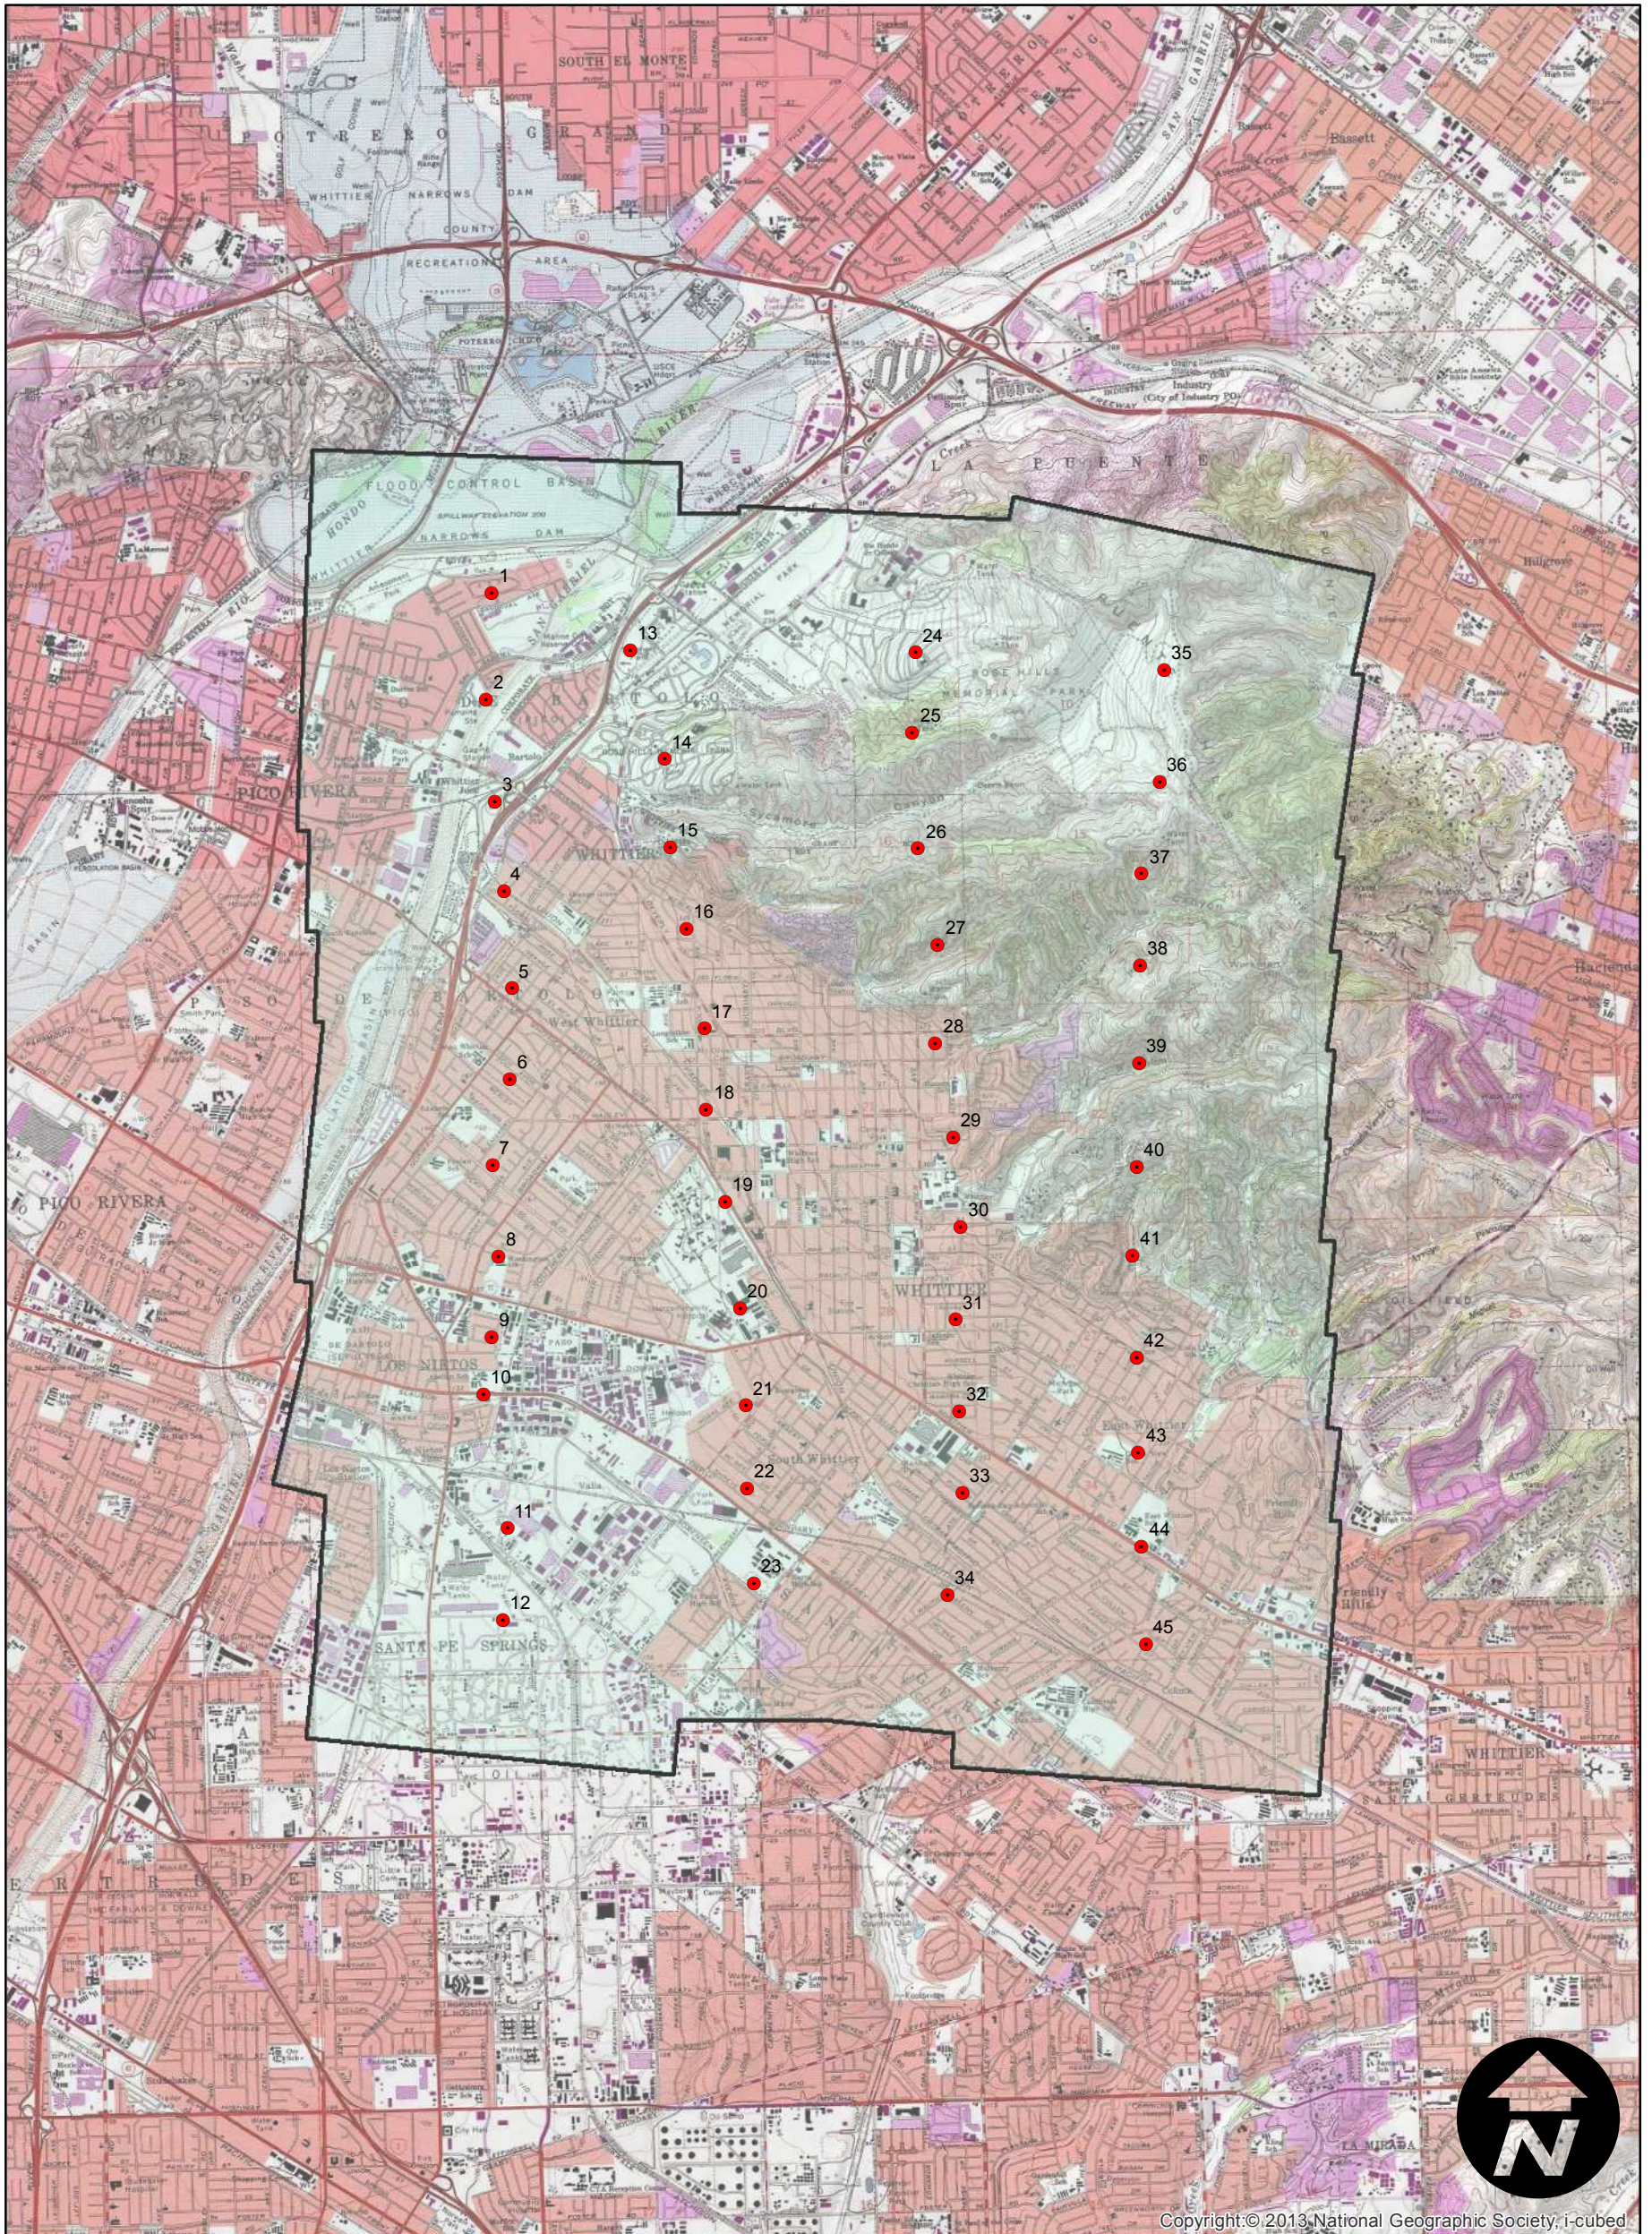

C-4338

FLIGHT LOCATION

Counties: Los Angeles
Flight date(s): 02-20-1937
Scale: 1:12,000
Overlap: 60%
Complete Metadata:
<http://www.library.ucsb.edu/mil/aerial-photography-tools>

Note: Vicinity of Whittier. Imagery
acquired January 2013.

Copyright © 2013 National Geographic Society, i-cubed