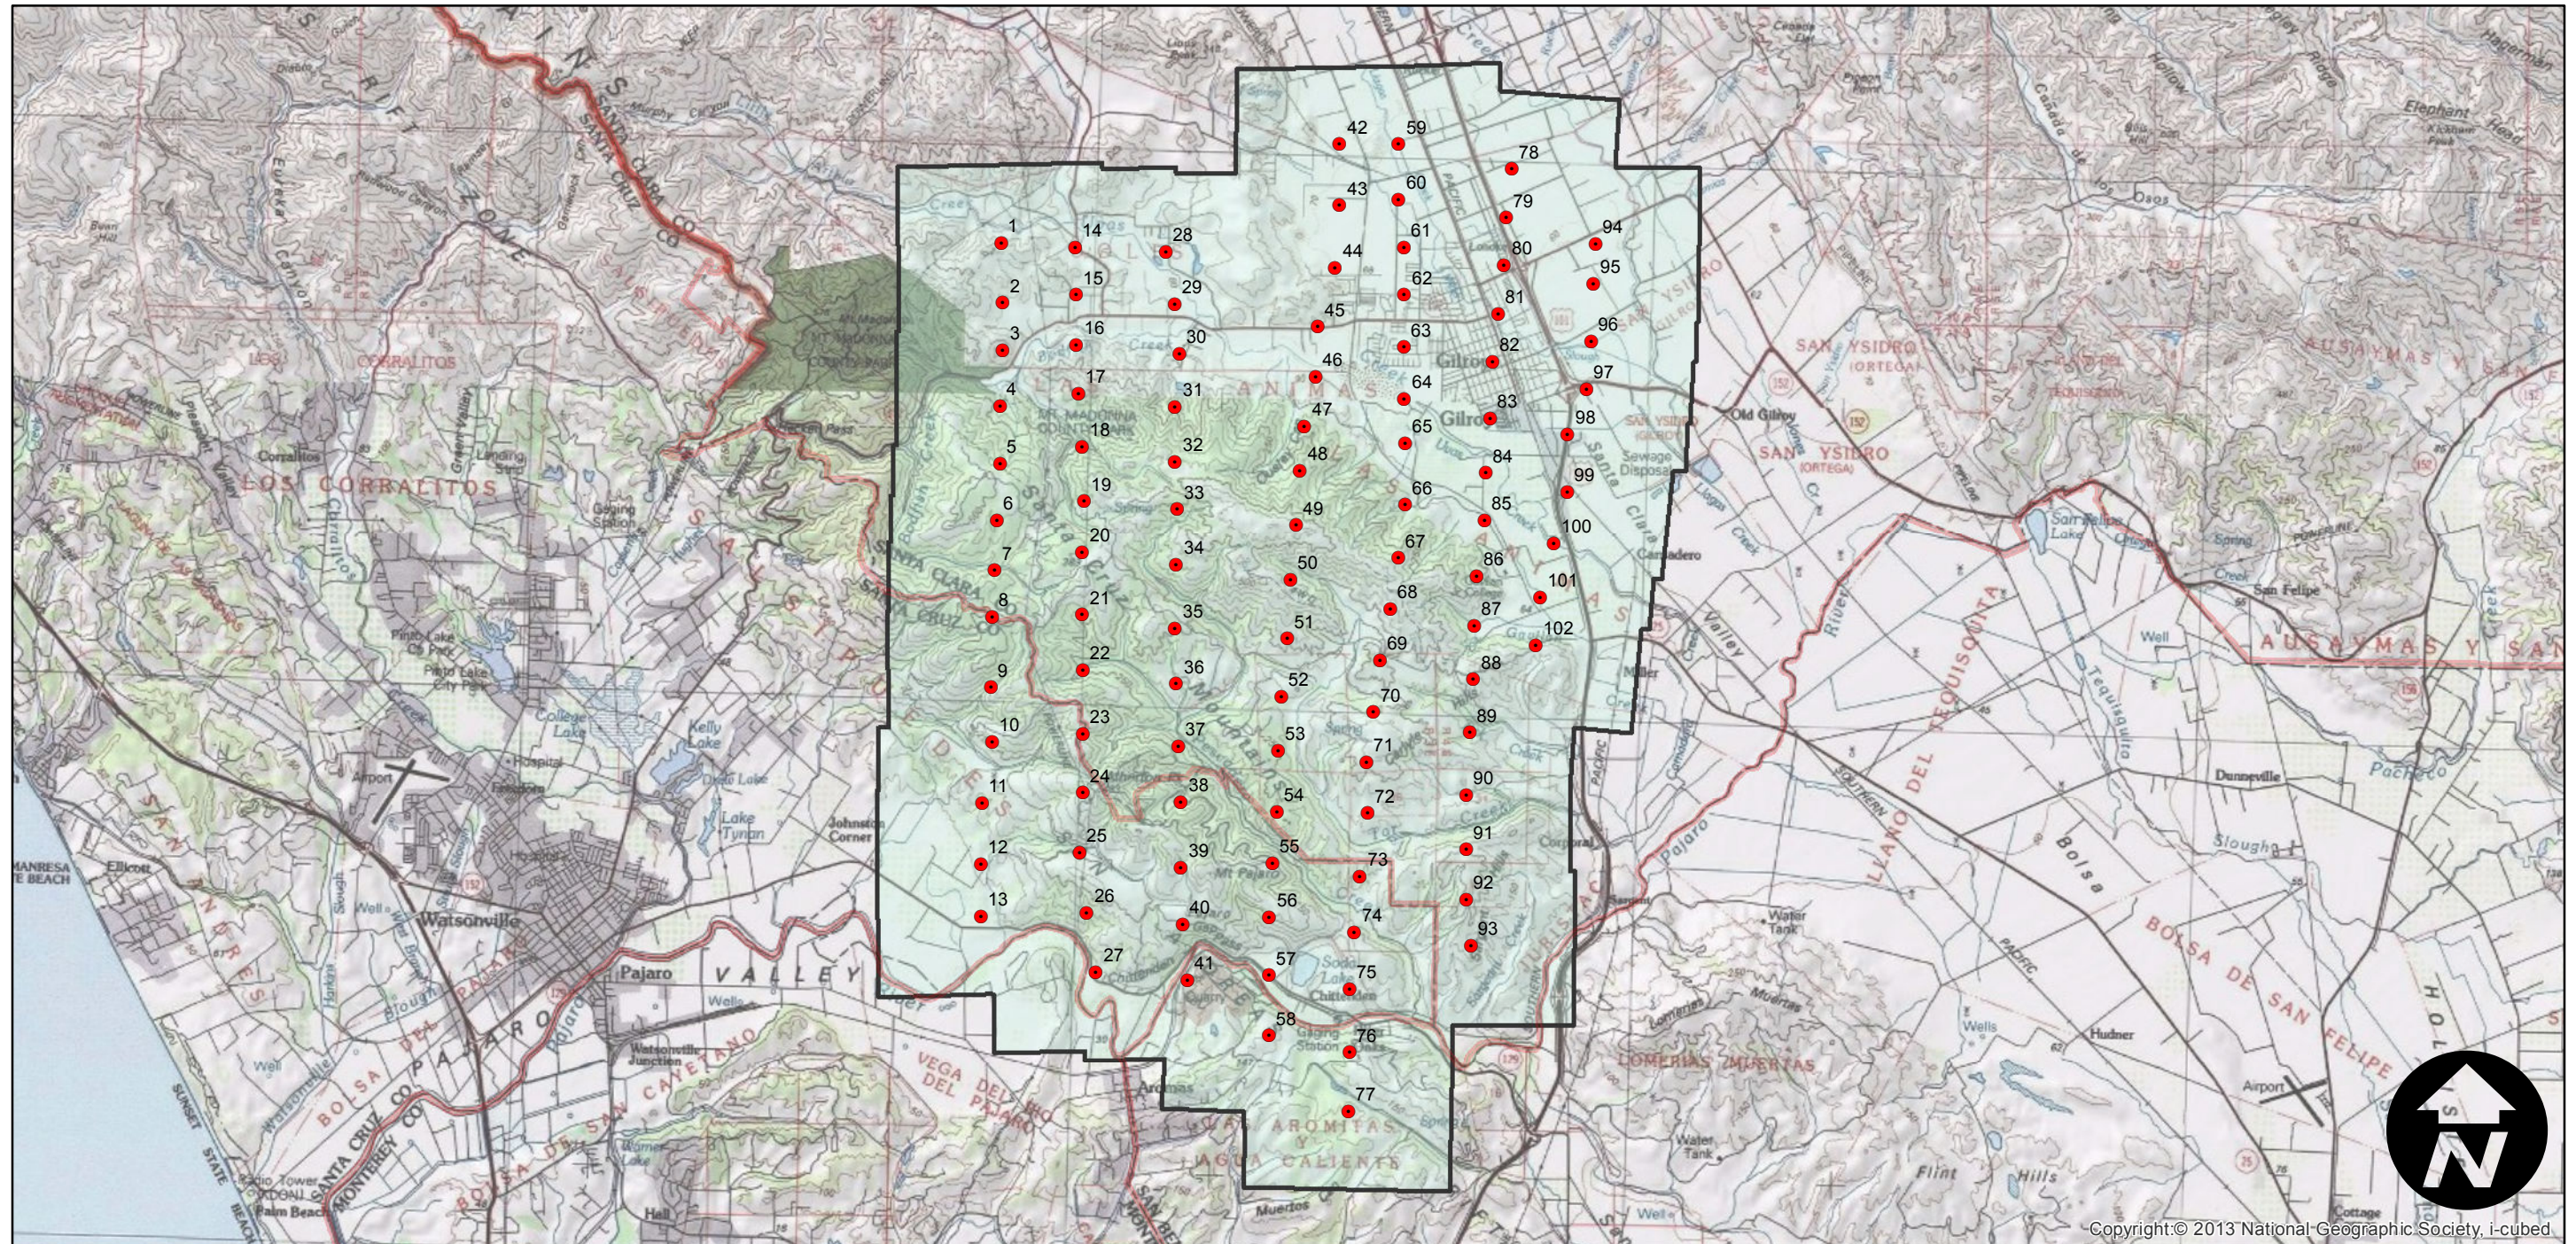

C-4295

Counties: Santa Clara, Santa Cruz
Flight date(s): 06-12-1937
Scale: 1:14,400
Overlap: 60%

Note: Gilroy and area southwest of city. Imagery acquired January 2013.

FLIGHT LOCATION

Complete Metadata:
<http://www.library.ucsb.edu/mil/aerial-photography-tools>

Copyright © 2013 National Geographic Society, i-cubed

0 2 4 8 Miles

Index to Aerial Photography
Page 1 of 1

Scale of this index: 1:120,000