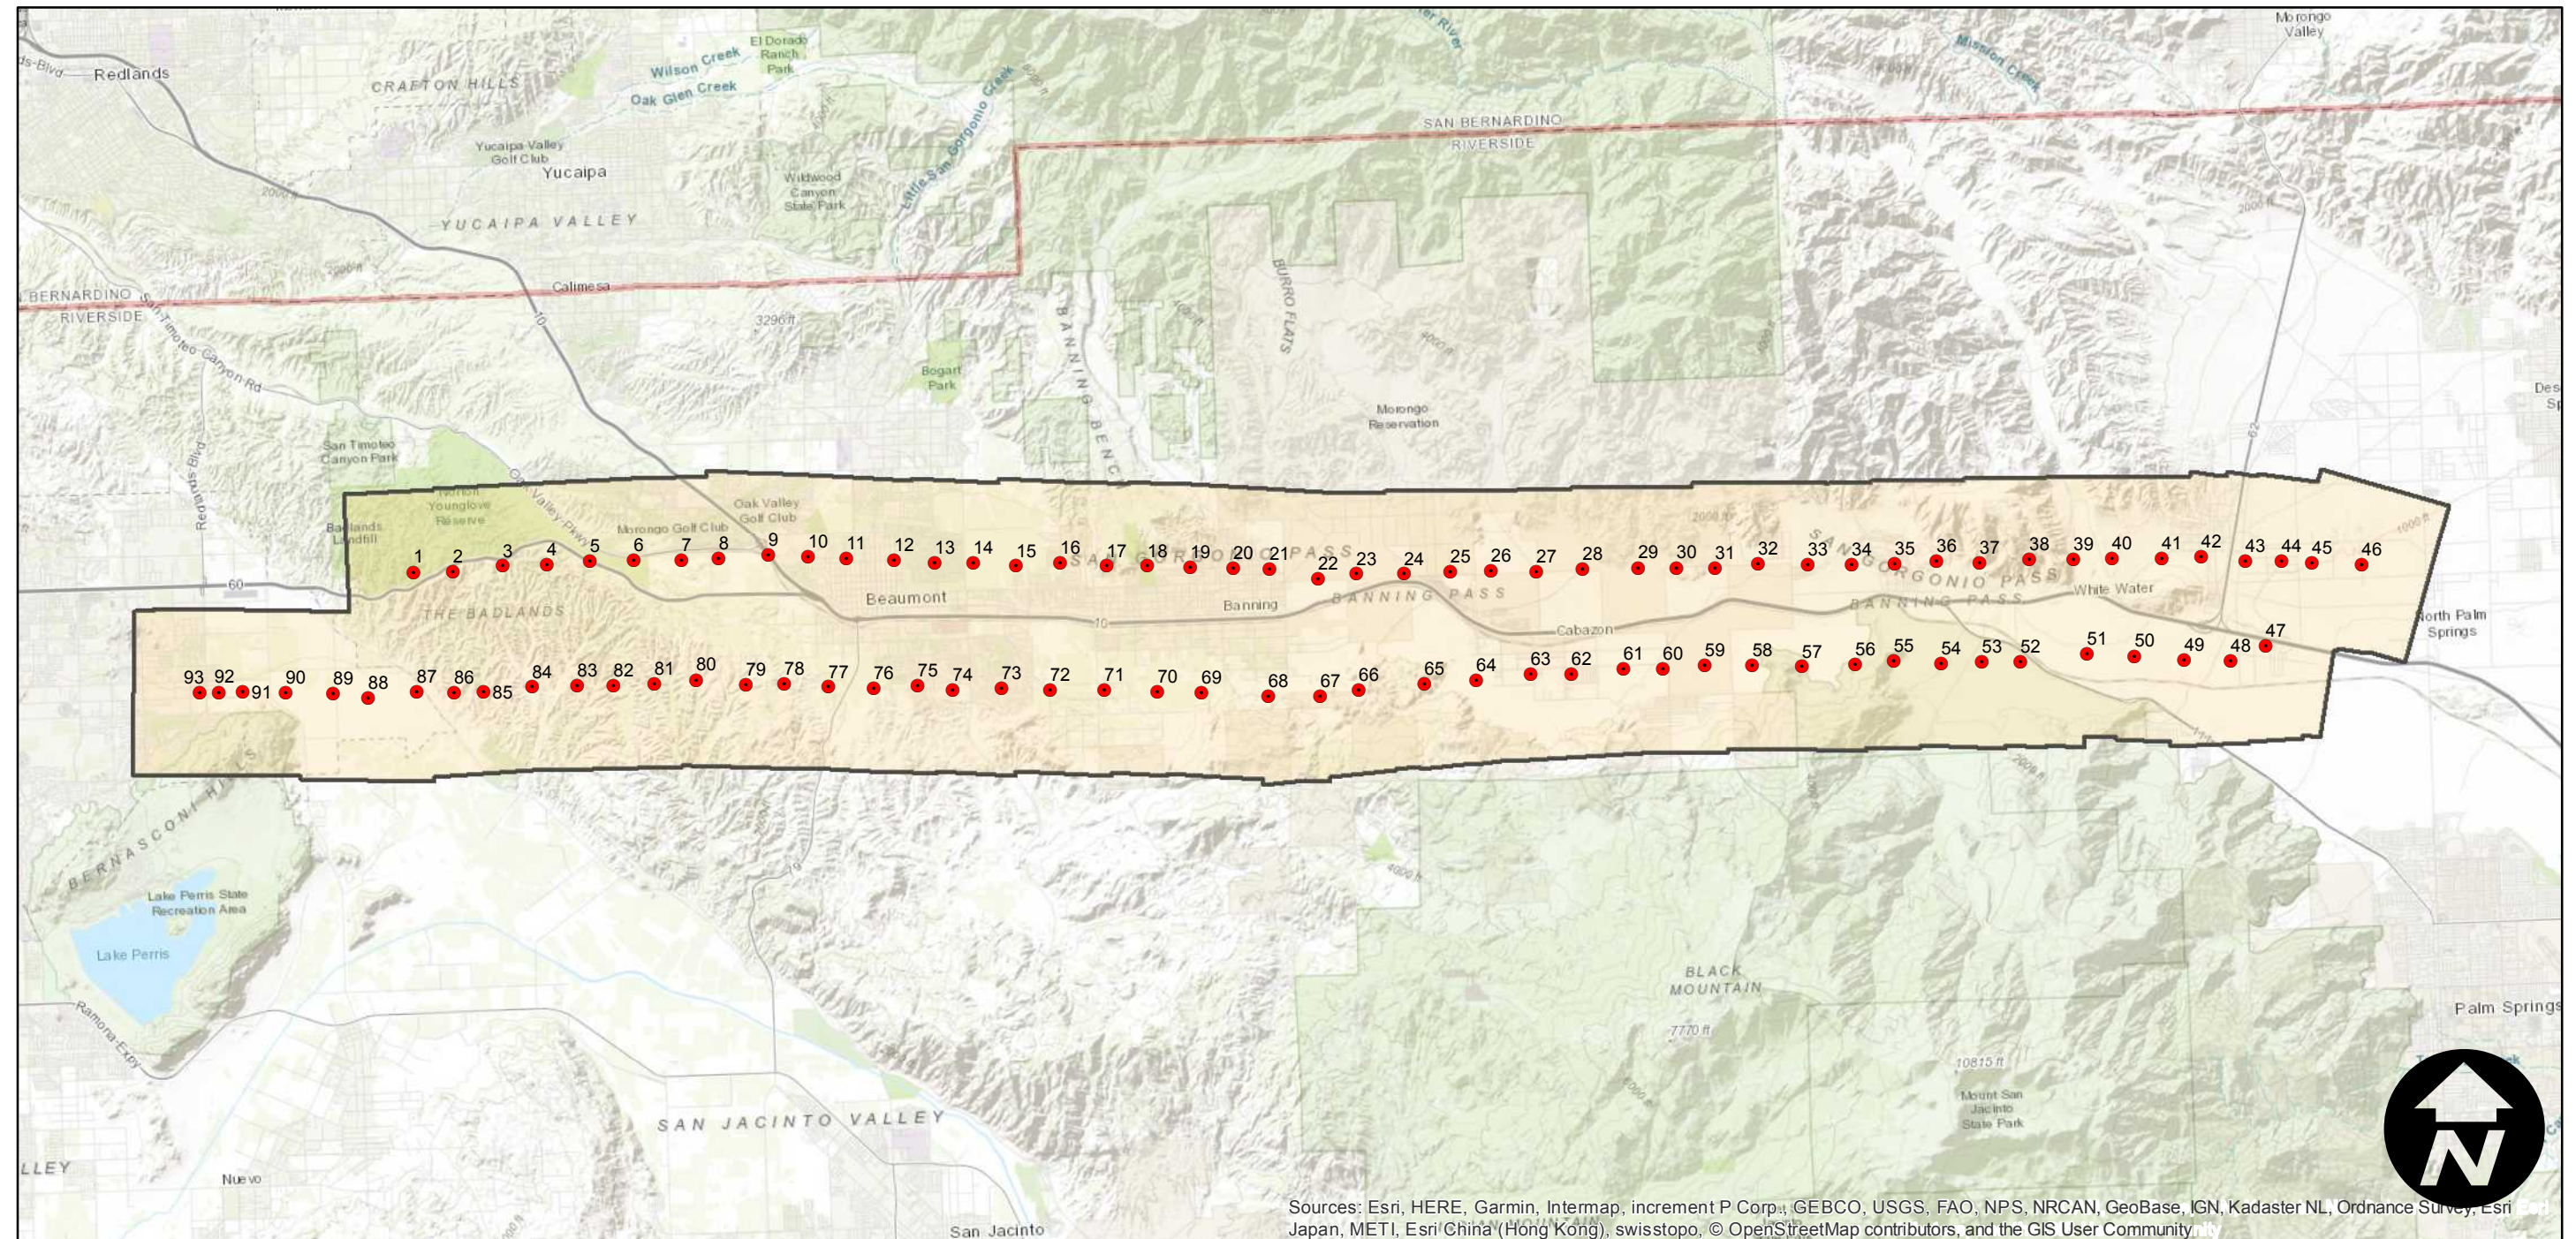

# C-4058

Counties: Riverside  
Flight date(s): 06-08-1936  
Scale: 1:18,900  
Overlap: 60%

Note: Eastern Moreno Valley to Beaumont to White Water and vicinity. Copy negatives acquired from Teledyne, Inc., 1986; nitrate film and prints acquired from Whittier College, January 2013. Nitrate negatives scanned, July 2015.

## FLIGHT LOCATION

Complete Metadata:  
<https://www.library.ucsb.edu/src/airphotos/aerial-photography-information>

Sources: Esri, HERE, Garmin, Intermap, increment P Corp., GEBCO, USGS, FAO, NPS, NRCAN, GeoBase, IGN, Kadaster NL, Ordnance Survey, Esri Japan, METI, Esri China (Hong Kong), swisstopo, © OpenStreetMap contributors, and the GIS User Community