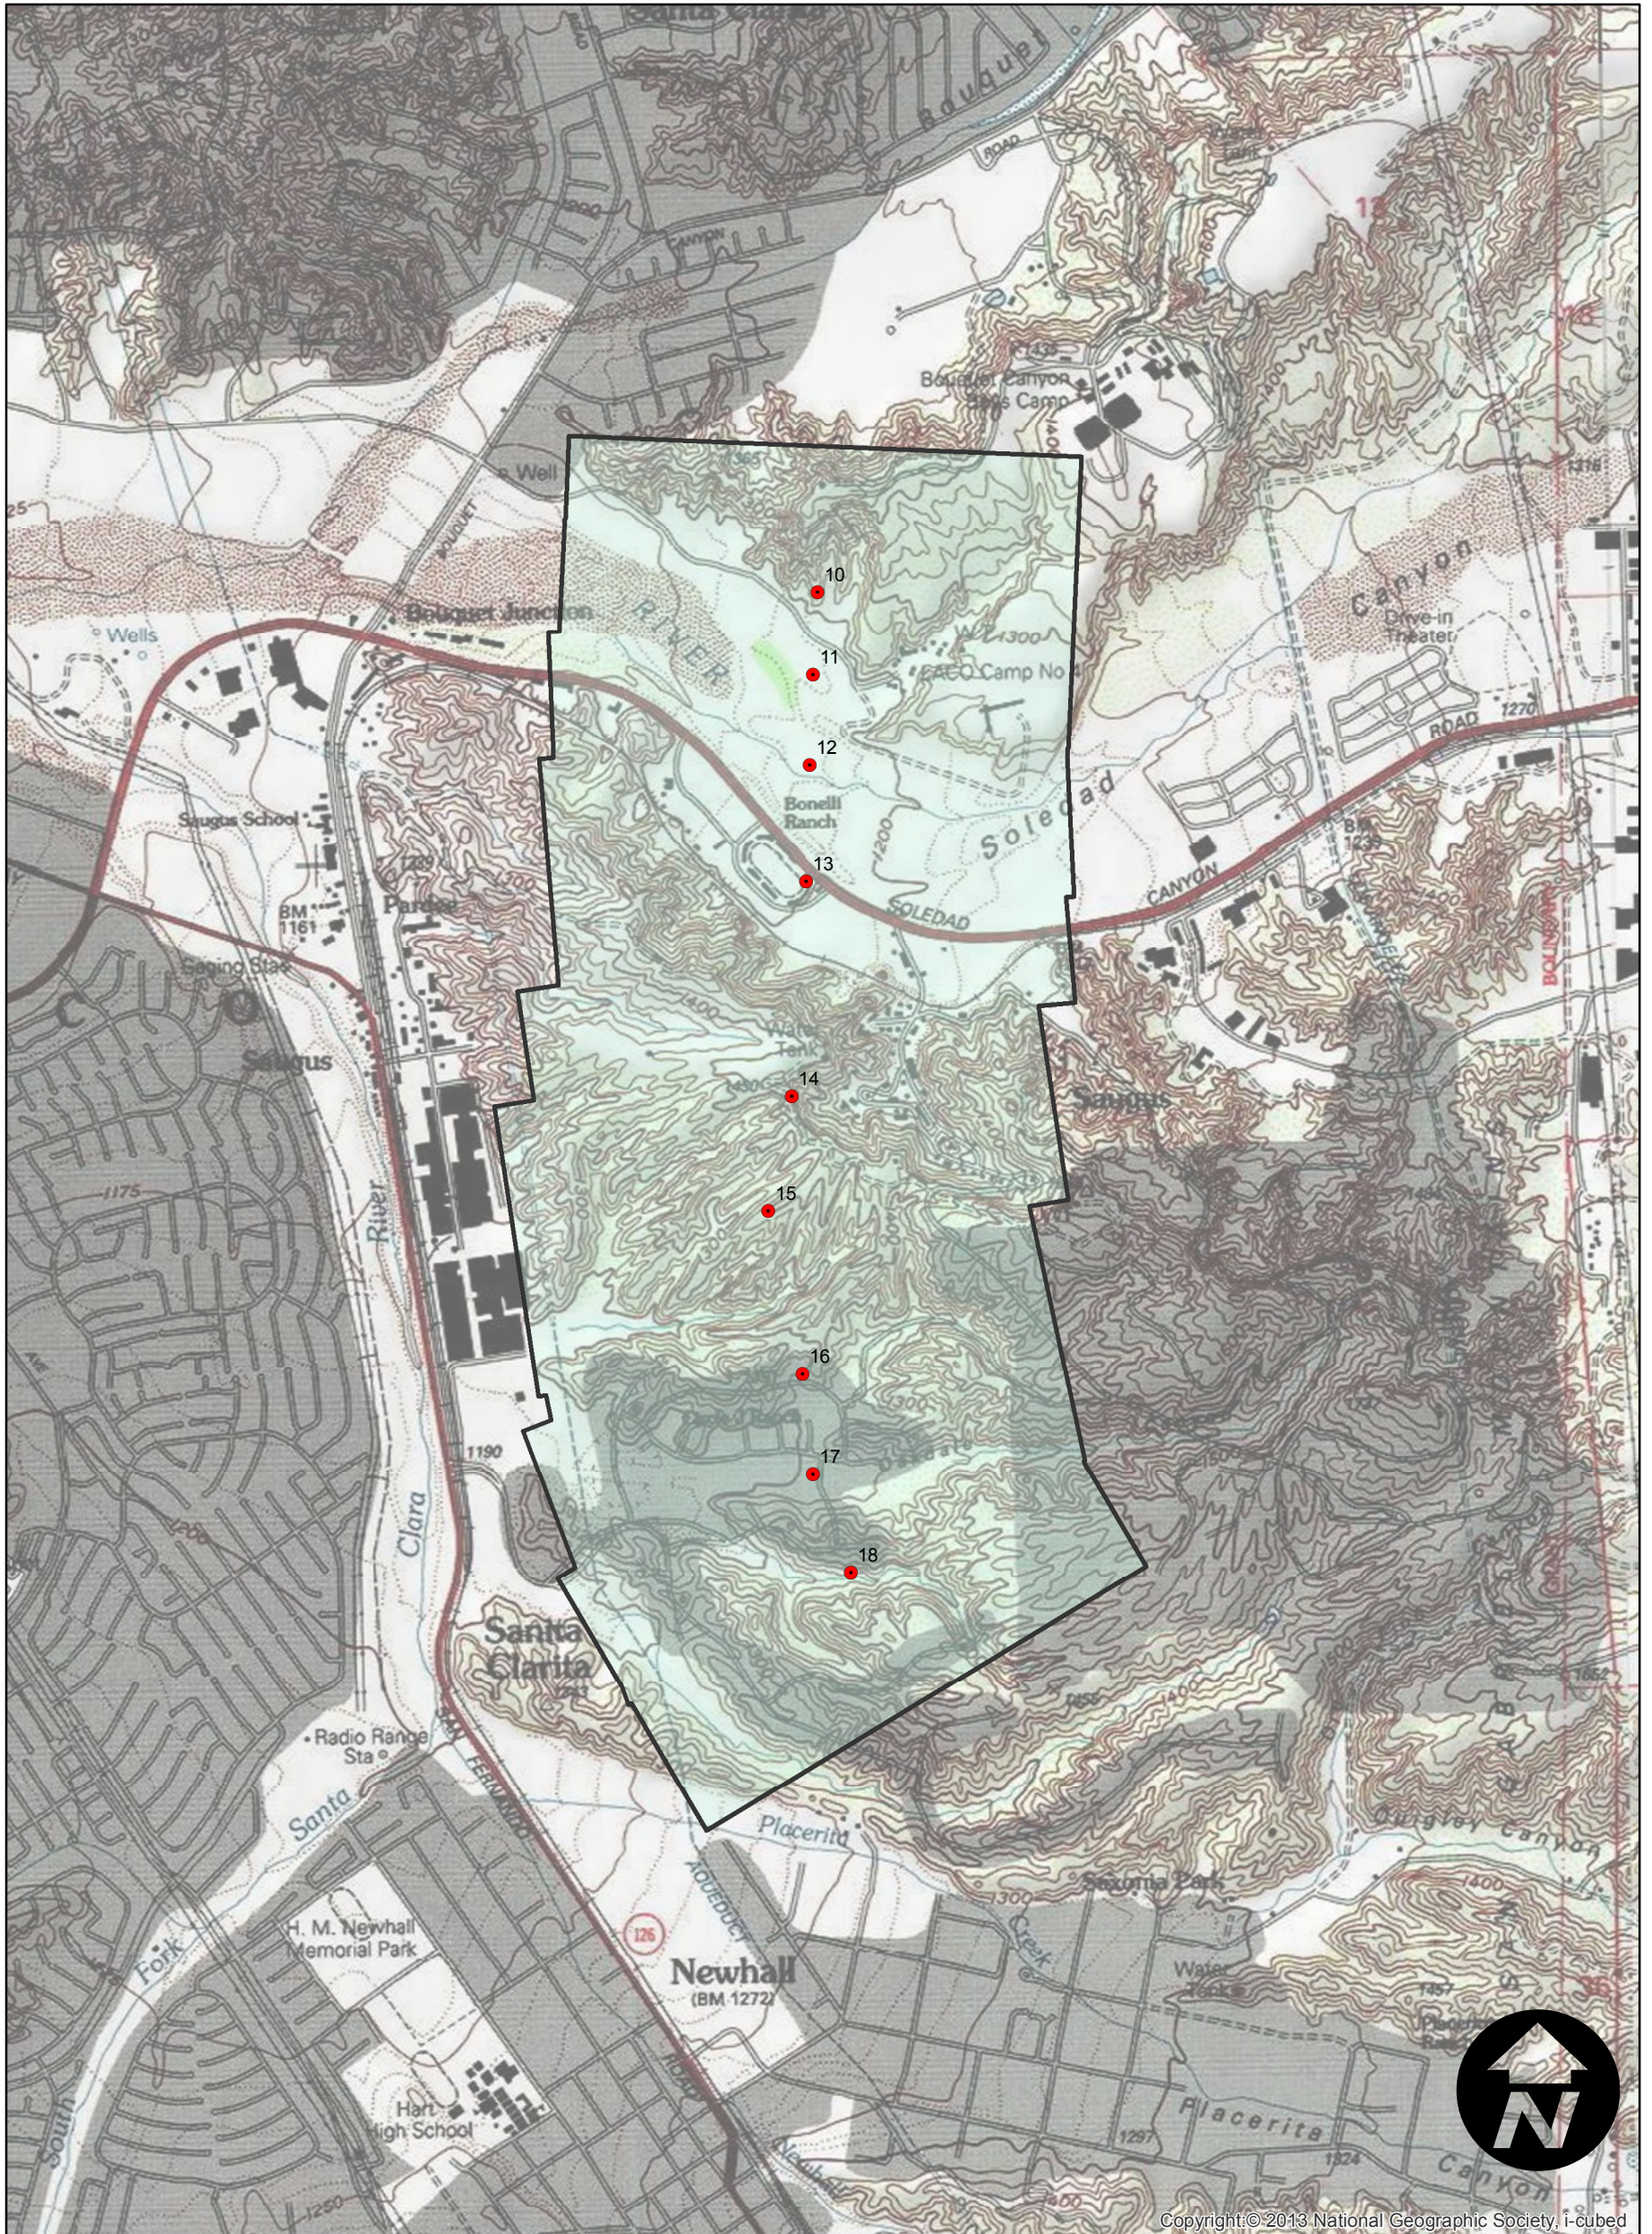

# C-3755X

Counties: Los Angeles  
Flight date(s): 11-26-1935  
Scale: 1:4,500  
Overlap: 60%

Note: Saugus and Newhall (area between Metrolink station and Via Princessa). Imagery acquired January 2013.

Complete Metadata:  
<http://www.library.ucsb.edu/mil/aerial-photography-tools>

## FLIGHT LOCATION

Copyright © 2013 National Geographic Society, i-cubed

0 0.2 0.4 0.8 Miles

Index to Aerial Photography  
Page 1 of 1

Scale of this index: 1:20,000