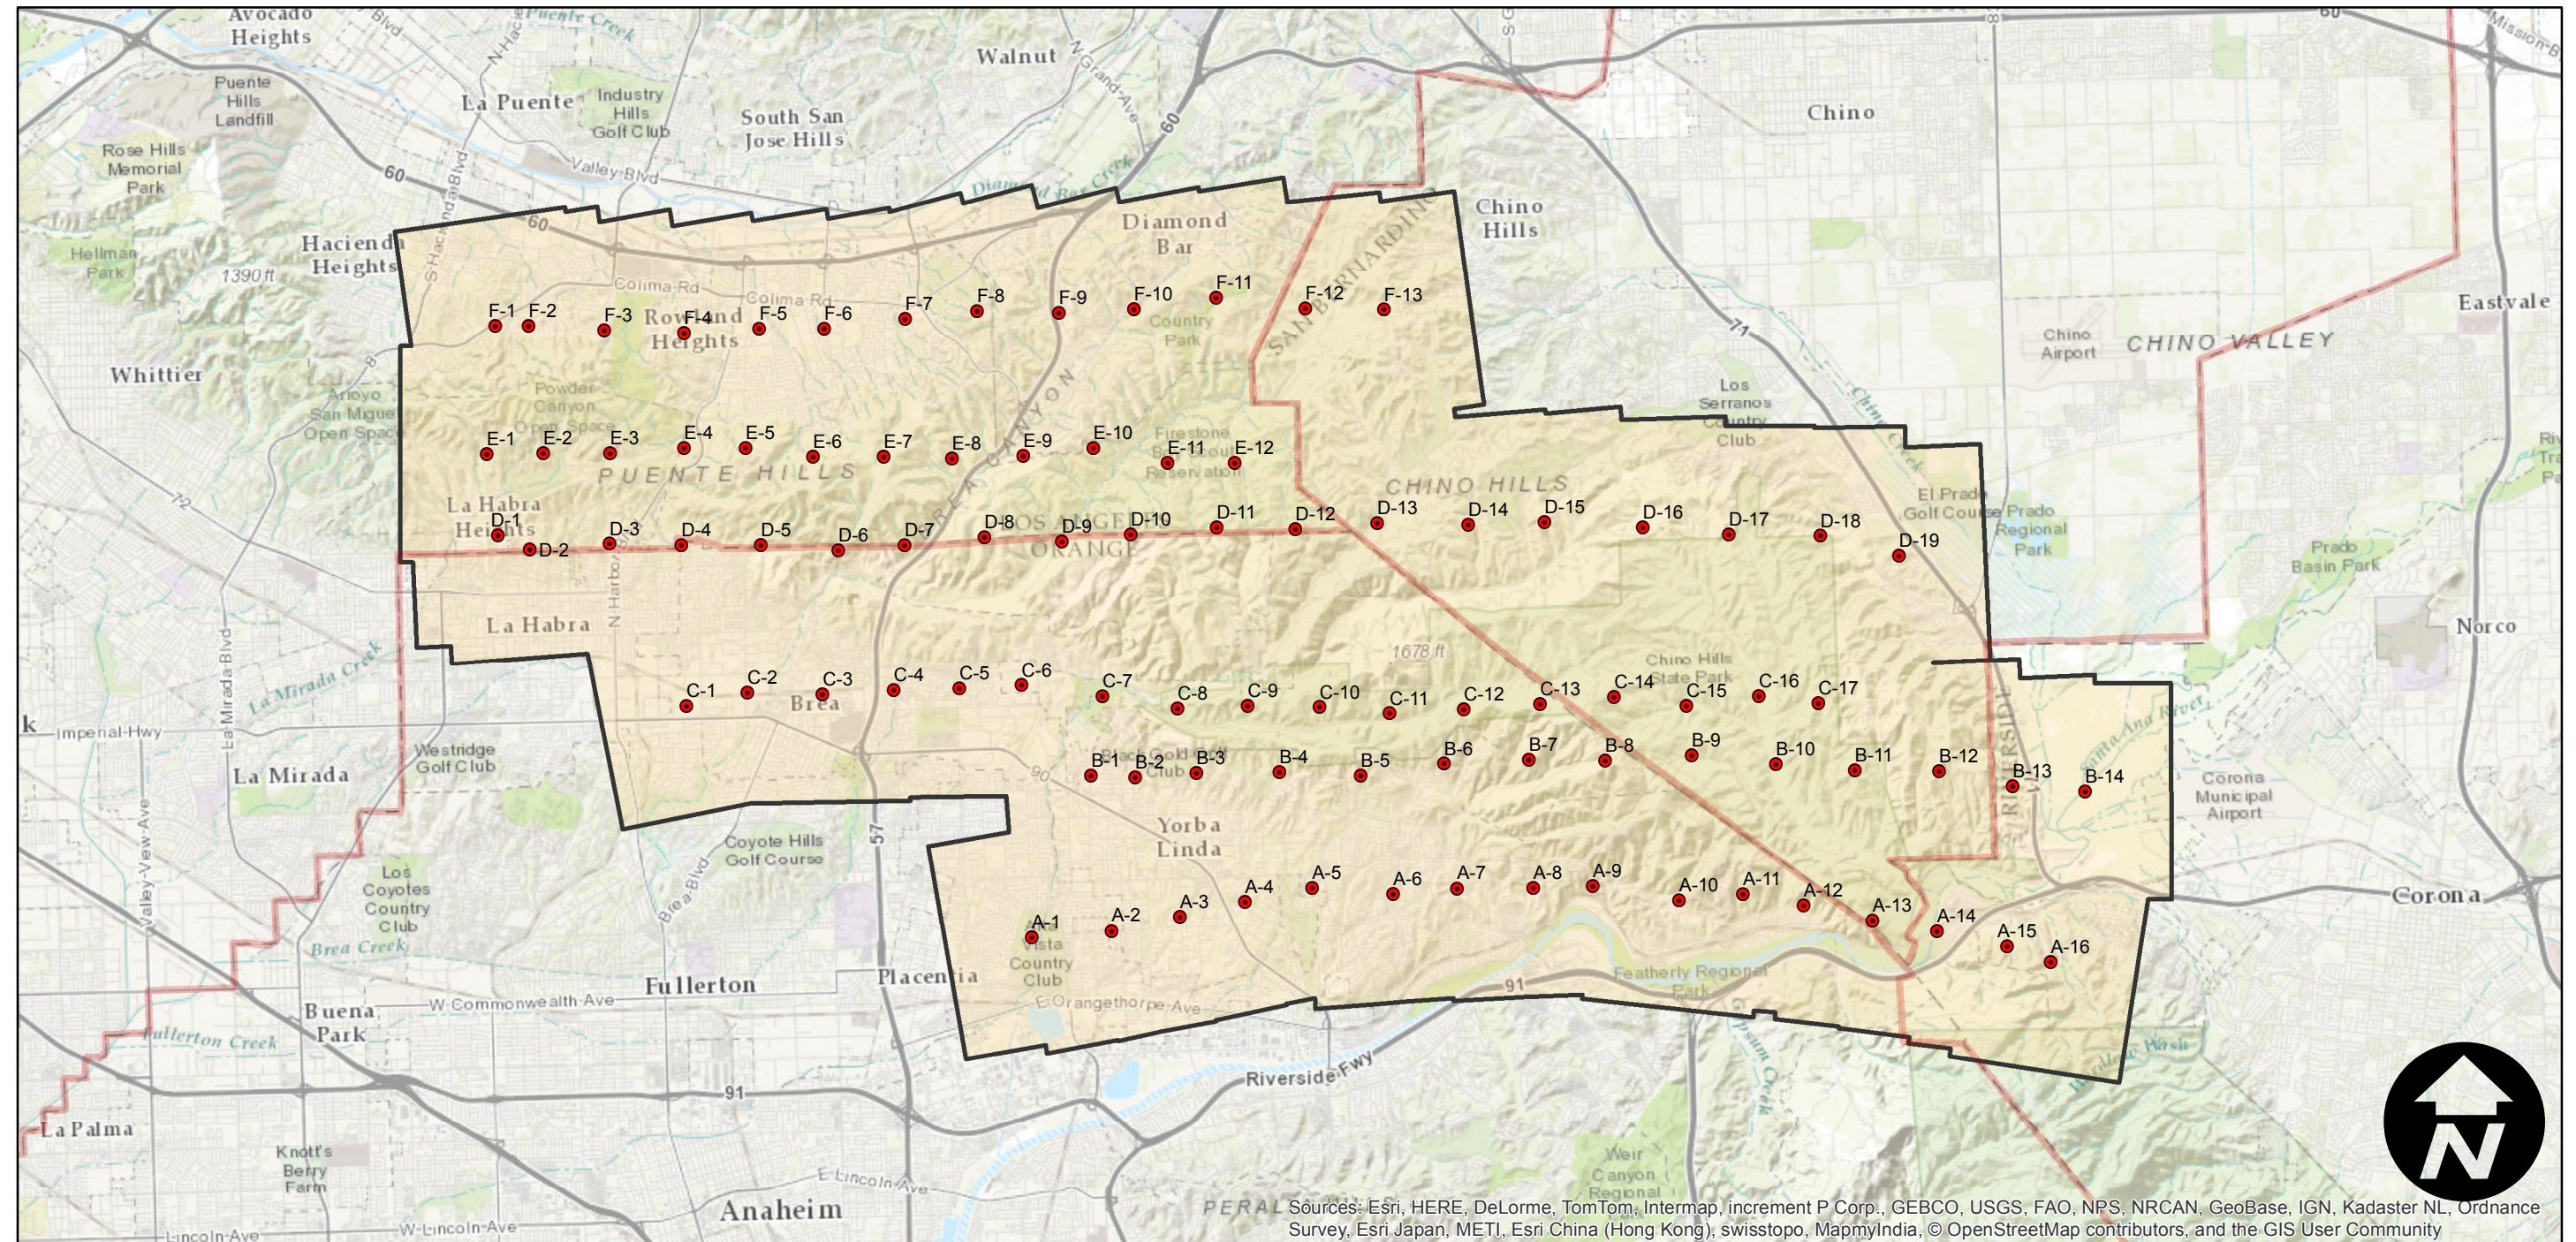

# C-338

Counties: Los Angeles, Orange  
Flight date(s): 10-22-1928  
Scale: 1:18,000  
Overlap: 60%

Note: Brea and vicinity: oil fields near Puente Hills. Some copy negatives acquired from Teledyne, Inc., 1986; made from prints. Prints acquired from Whittier College, January 2013.

Complete Metadata:  
<http://www.library.ucsb.edu/mil/aerial-photography-tools>

0 2 4 8 Miles

Index to Aerial Photography  
Page 1 of 1

Scale of this index: 1:125,000