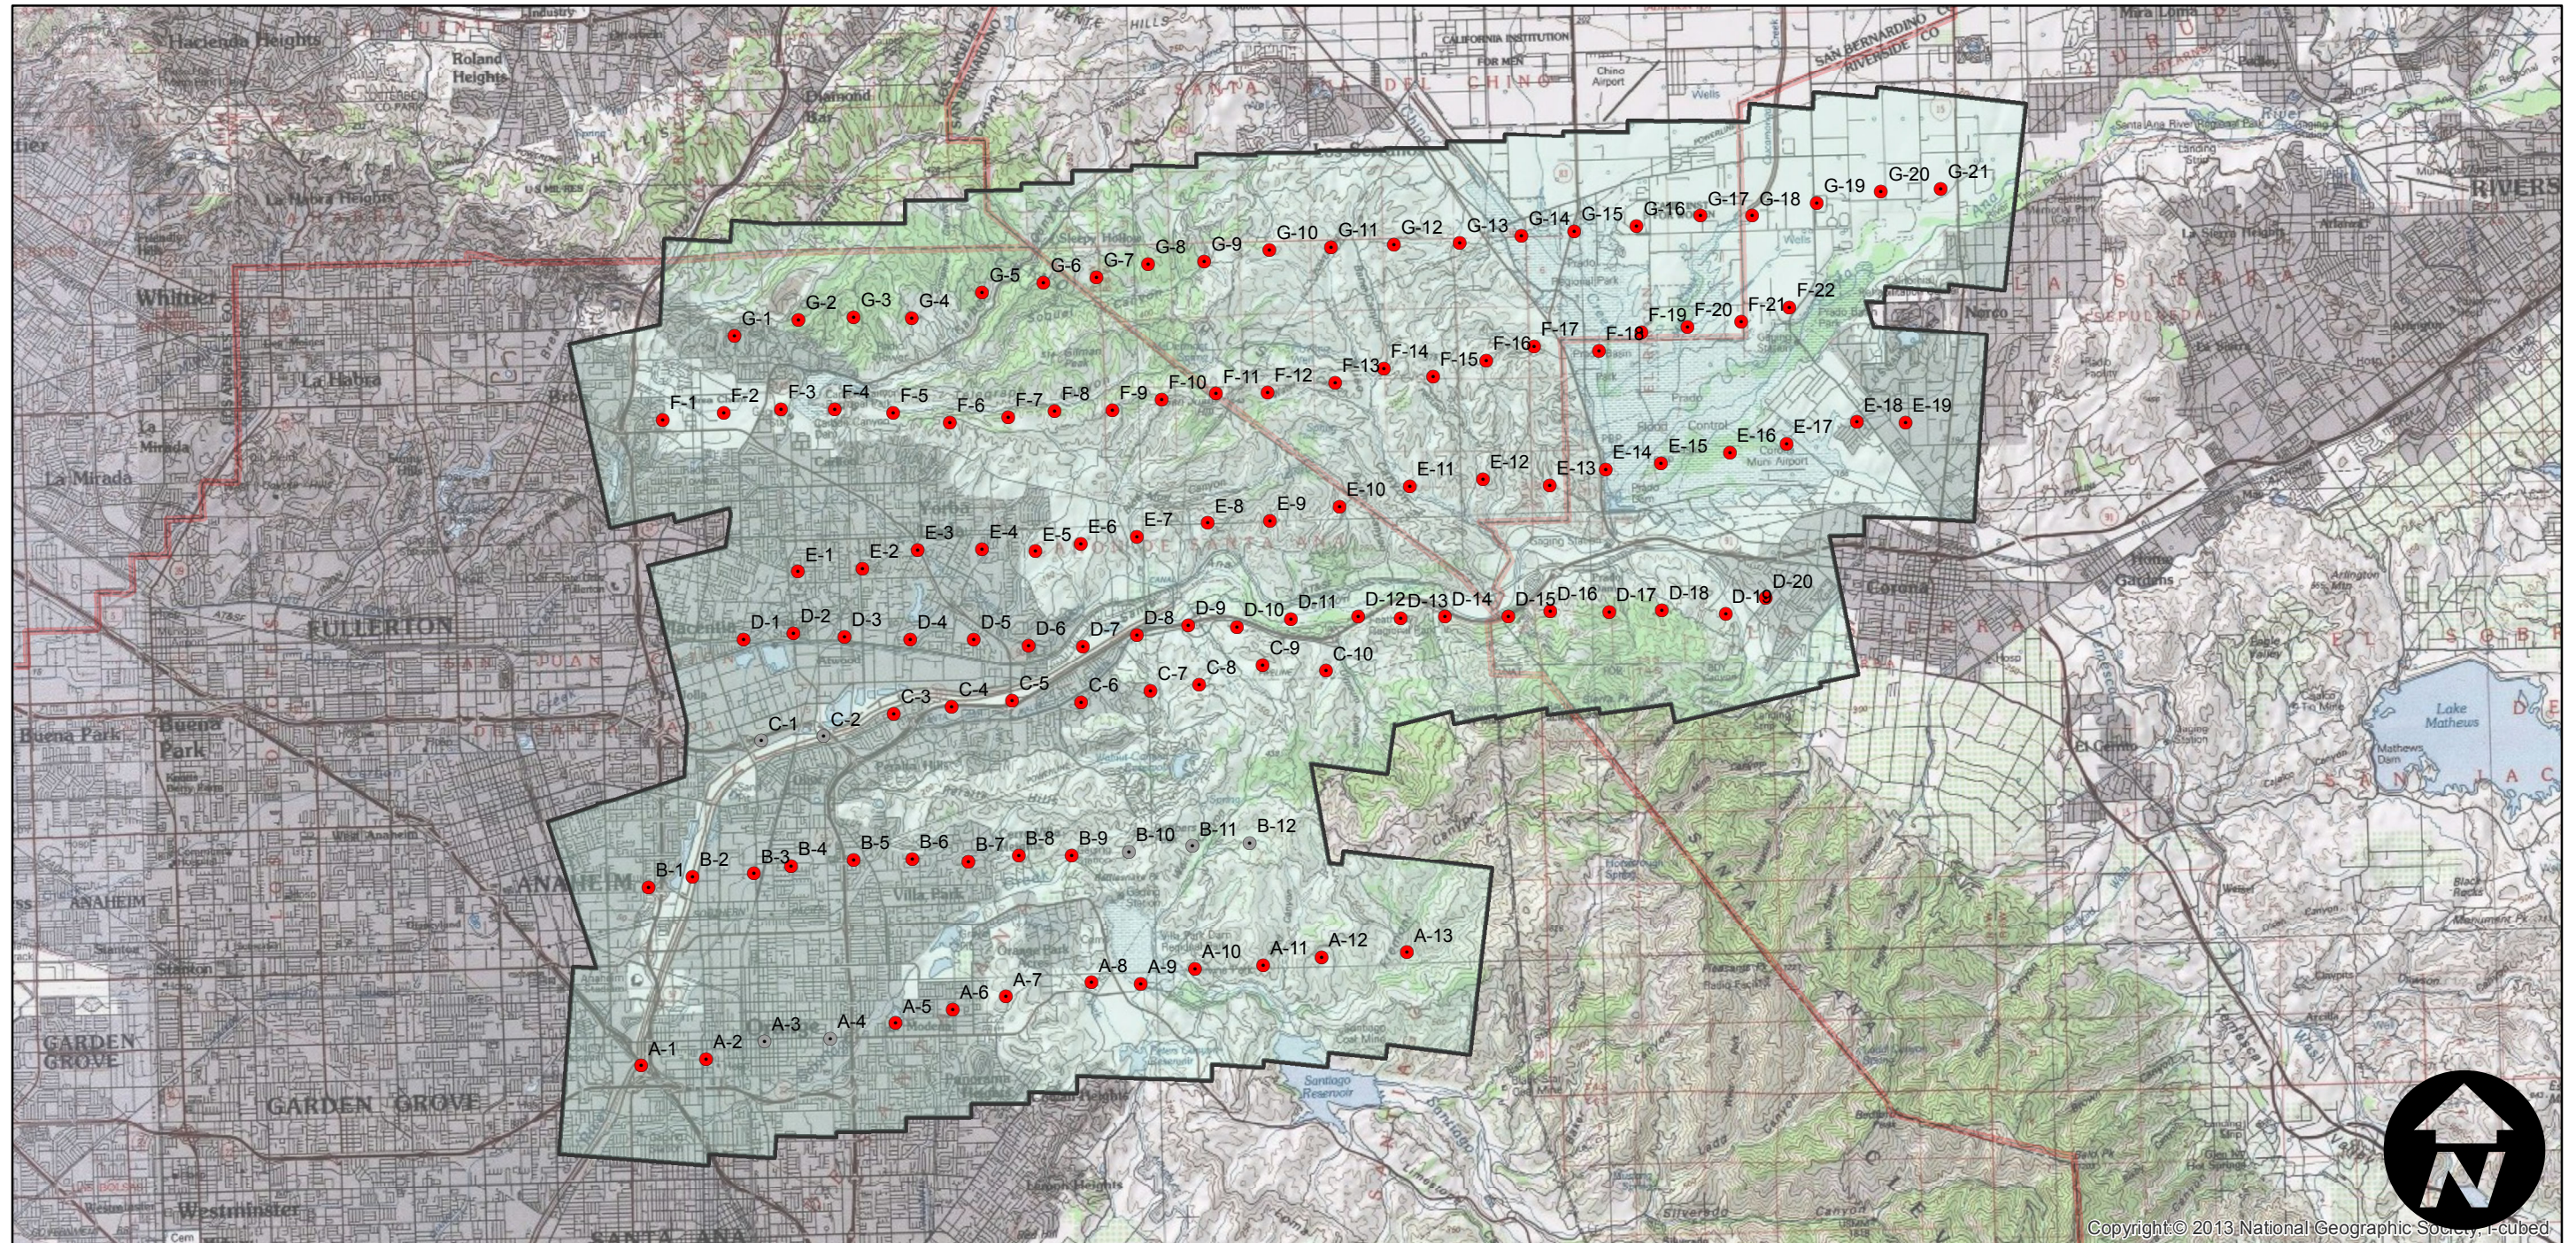

C-278-Area-3

Counties: Orange, Riverside
Flight date(s): 02-01-1929 to 02-28-1929
Scale: 1:18,000
Overlap: 60%

Complete Metadata:
<http://www.library.ucsb.edu/mil/aerial-photography-tools>

Note: Orange to Norco. Flight previously cataloged as C-278C. Copy negatives acquired from Teledyne, Inc. (1986) were reproduced from original nitrate film. Prints acquired from Whittier College, January 2013.

- MIL owns frame
- MIL does not own frame

FLIGHT LOCATION

0 2.5 5 10 Miles