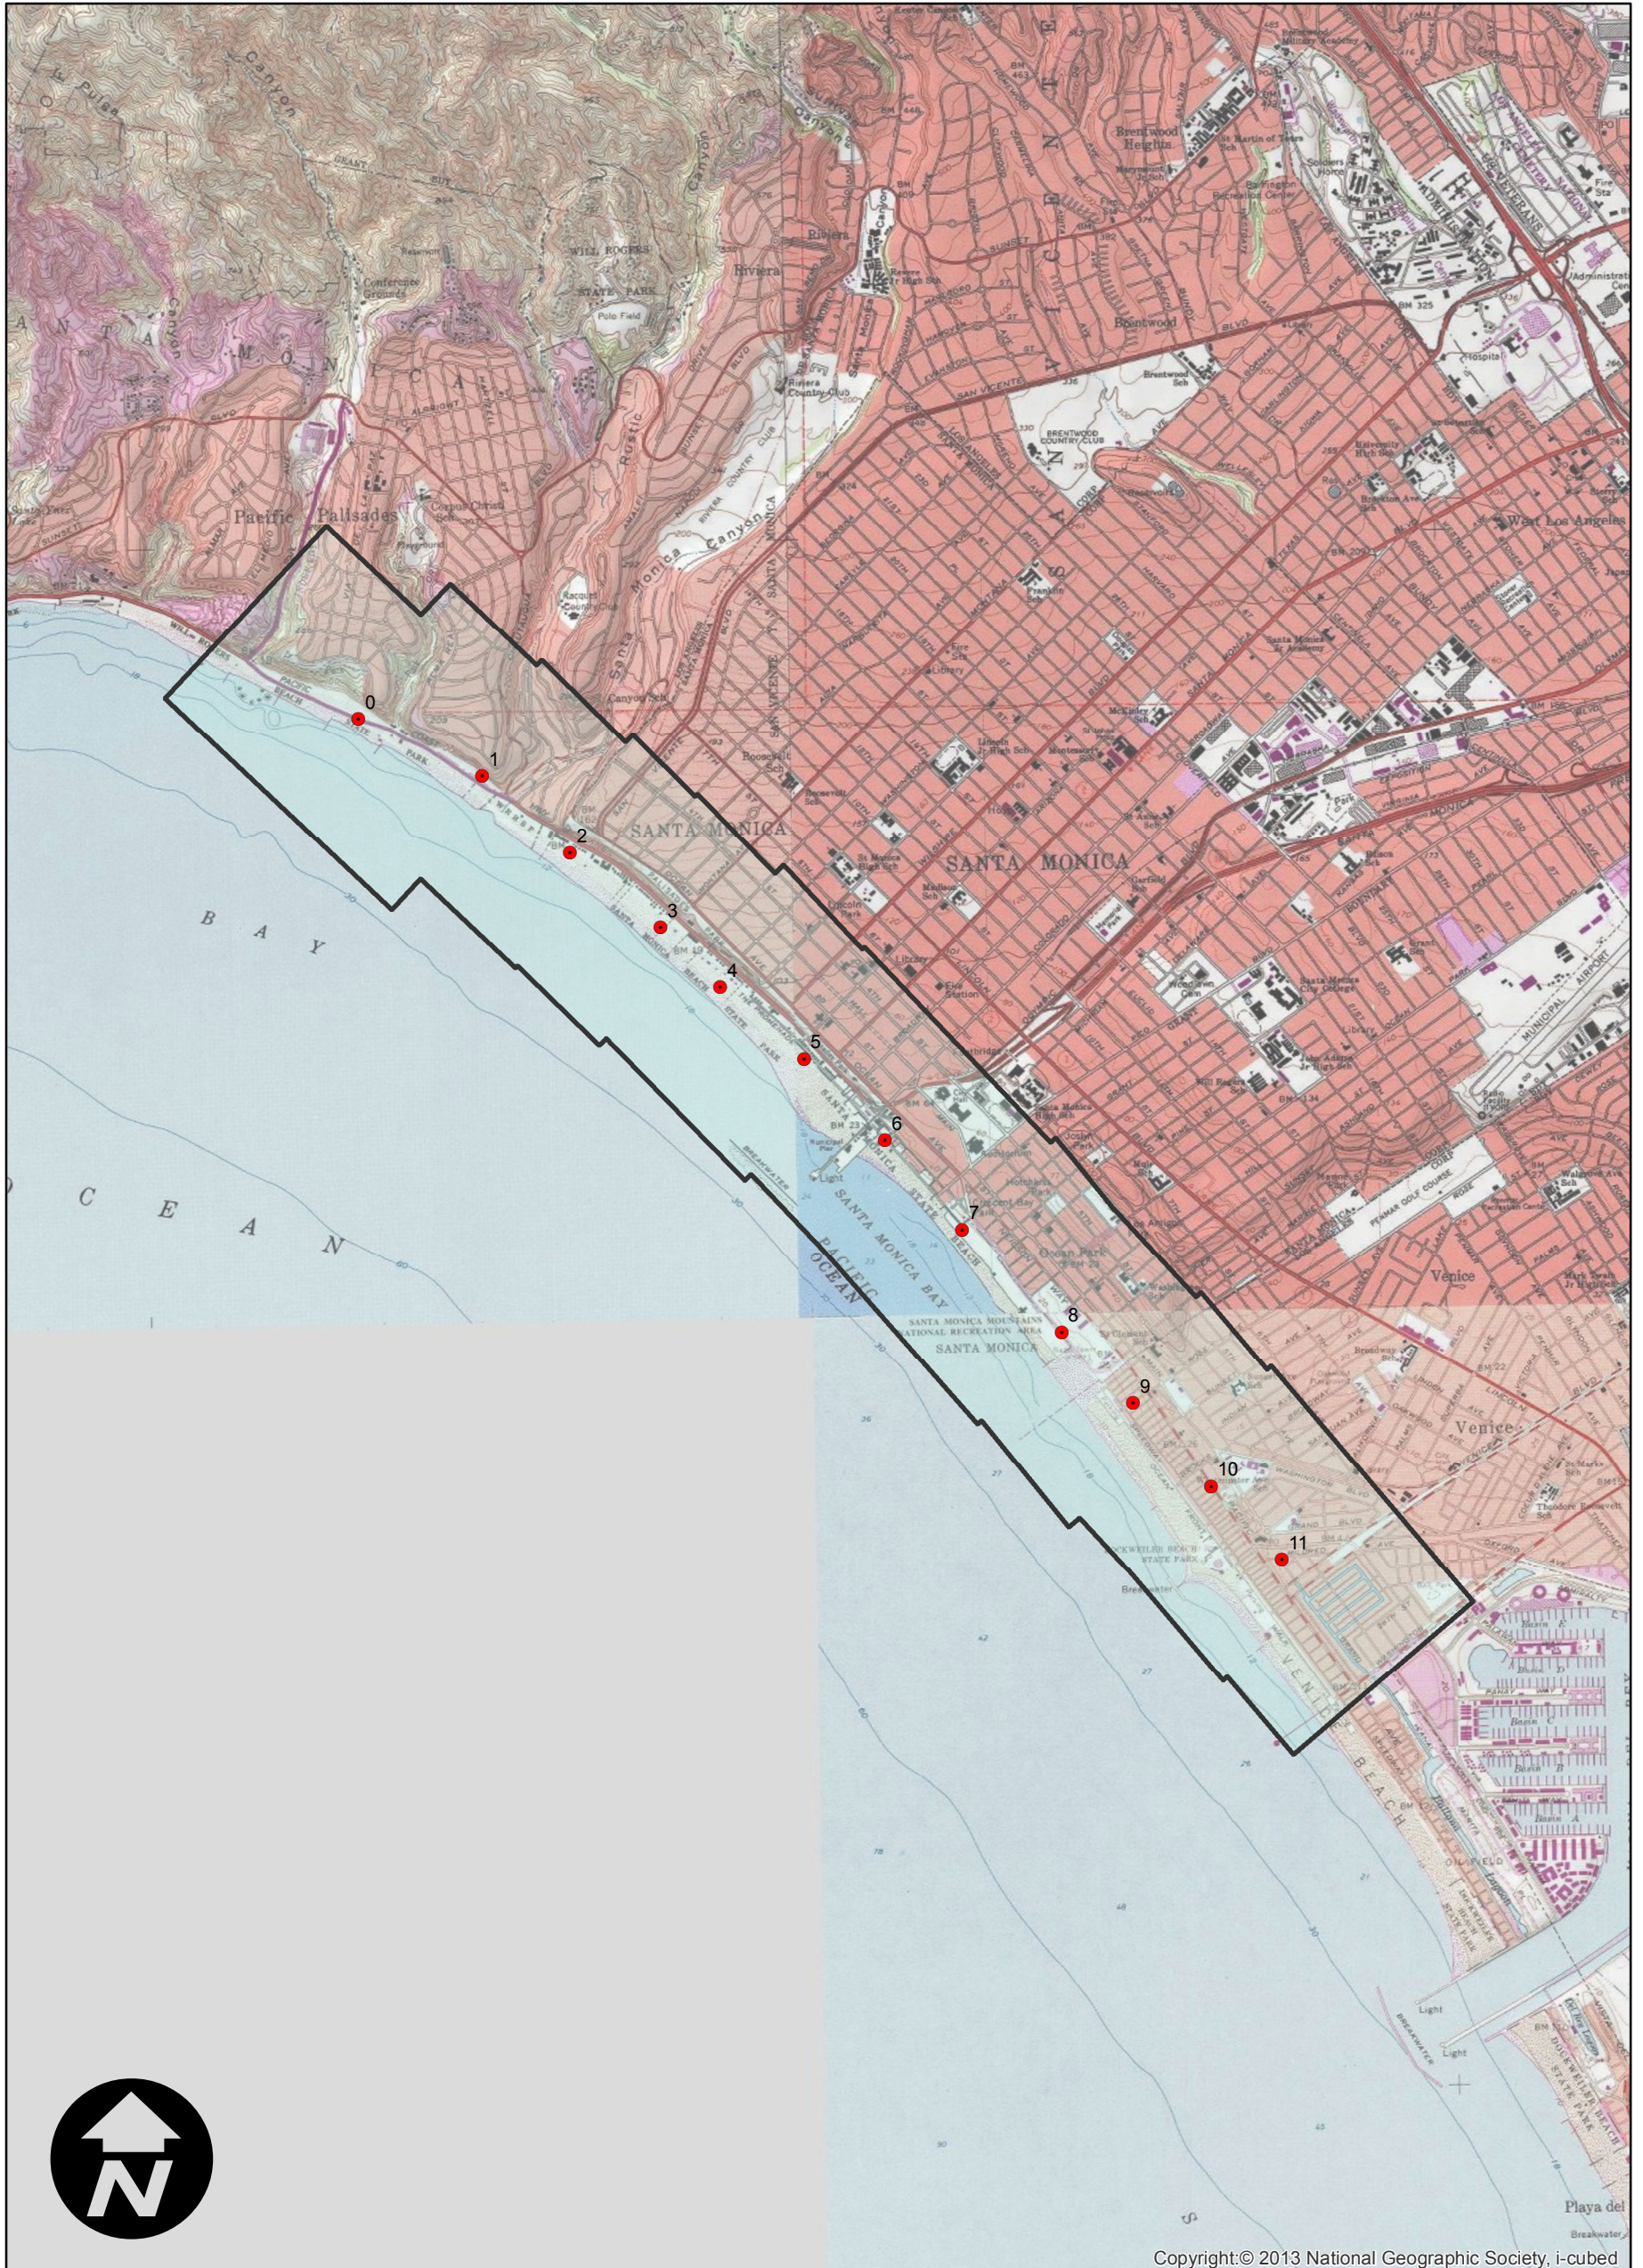

C-2773

Counties: Los Angeles
Flight date(s): 10-17-1933
Scale: 1:7,200
Overlap: 60%

Note: Pacific Palisades to Marina del Rey. Acquired from Whittier College, January 2013.

FLIGHT LOCATION

Complete Metadata:
<http://www.library.ucsb.edu/mil/aerial-photography-tools>

Copyright © 2013 National Geographic Society, i-cubed

0 0.25 0.5 1 Miles