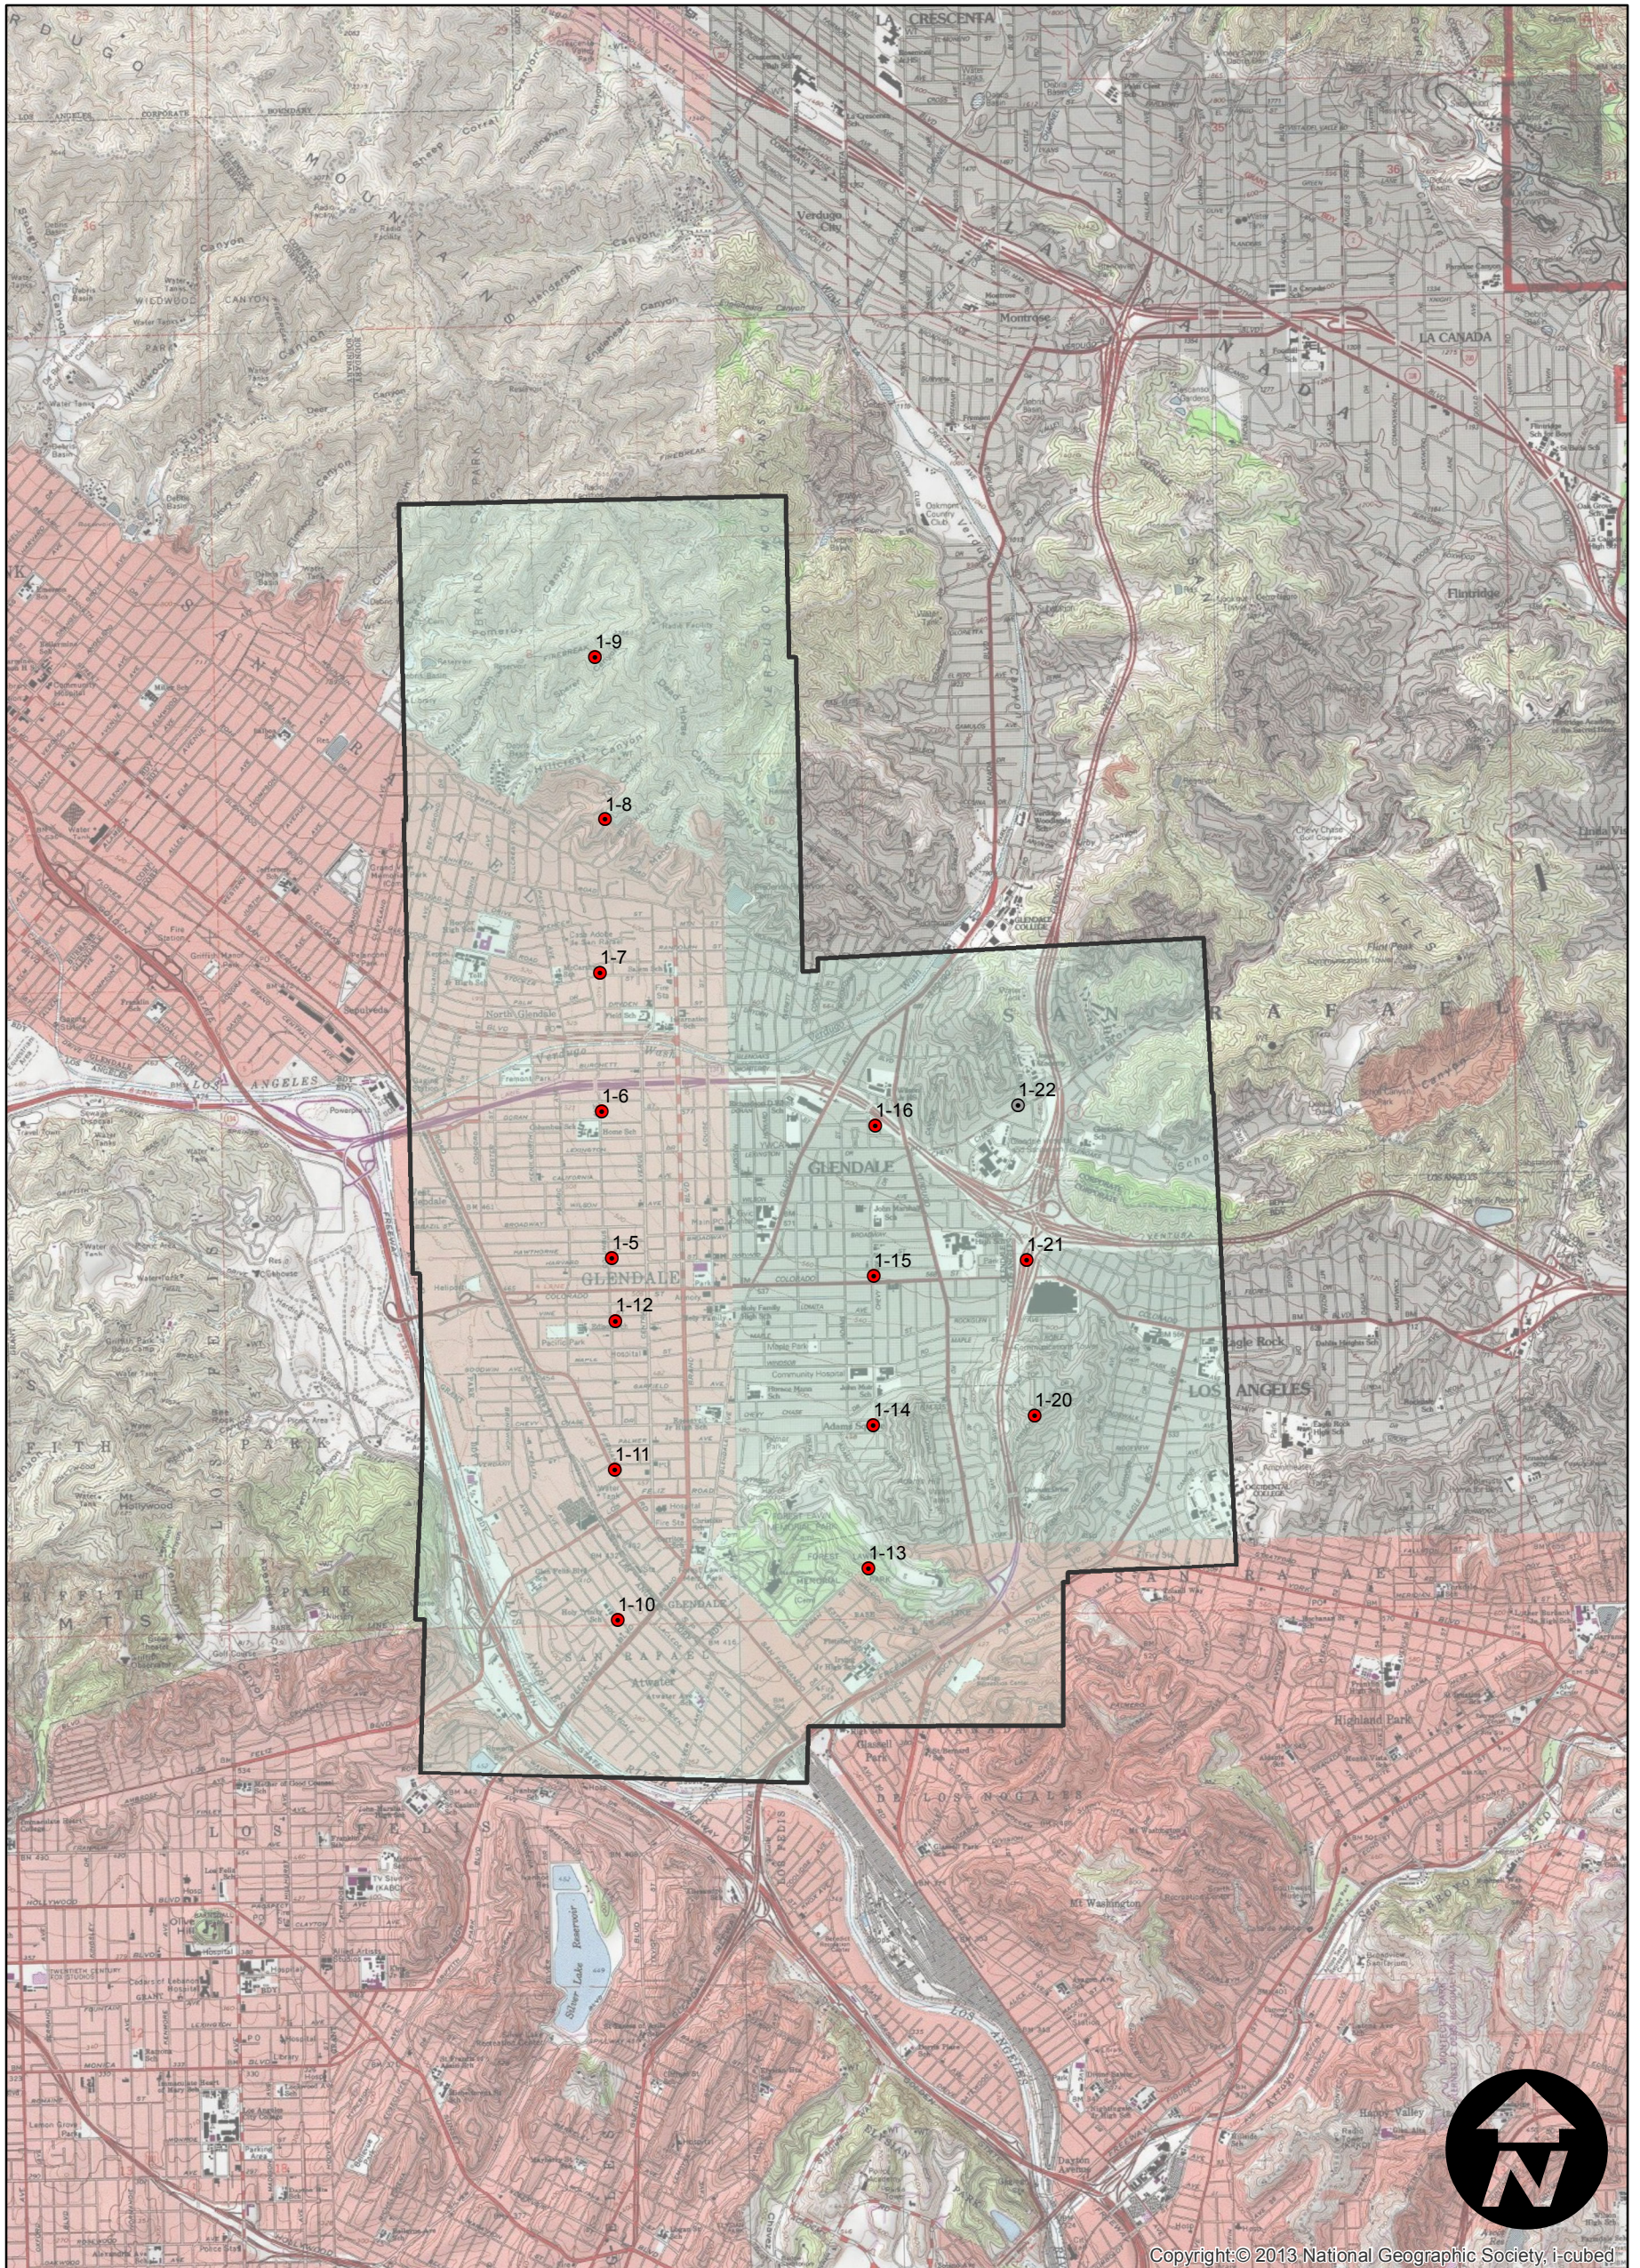

C-23255

Counties: Los Angeles
Flight date(s): 12-01-1958
Scale: 1: 12,000
Overlap: 60%

Complete Metadata:
<http://www.library.ucsb.edu/mil/aerial-photography-tools>

Note: Glendale and vicinity.
Imagery acquired January 2013.

- MIL owns frame
- MIL does not own frame

FLIGHT LOCATION

0 0.5 1 2 Miles