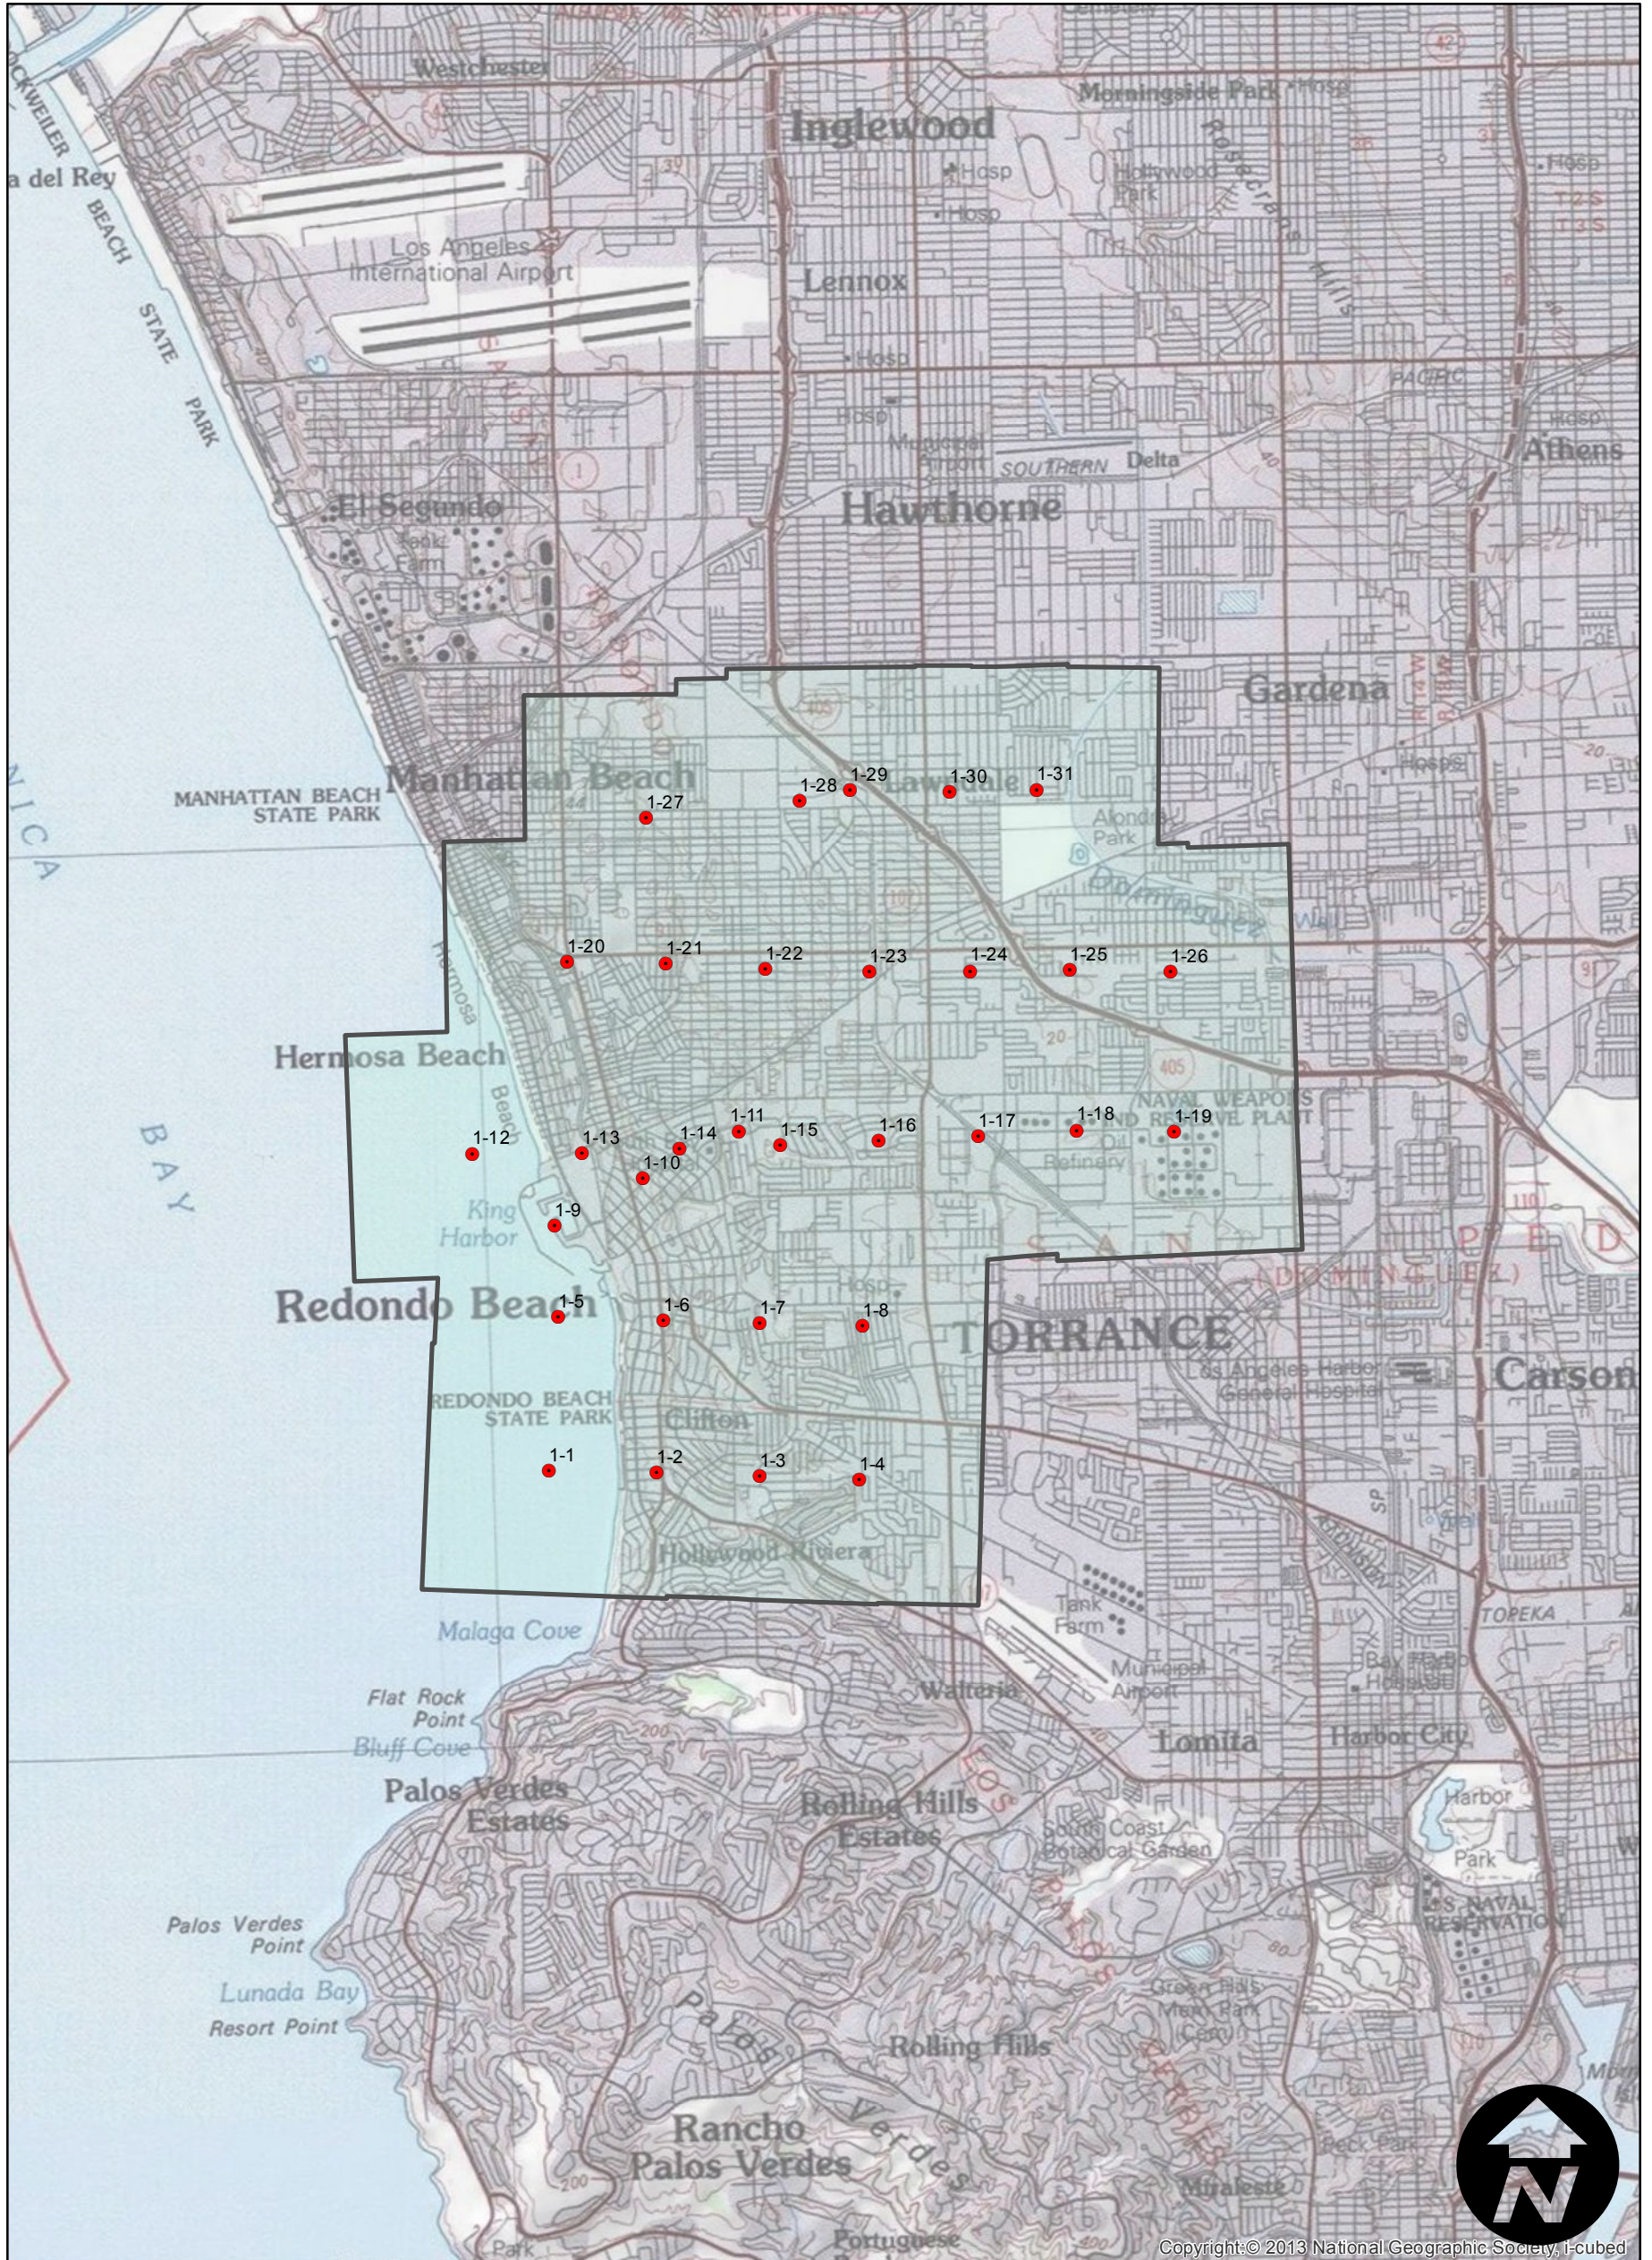

C-23040

Counties: Los Angeles
Flight date(s): 2-13-1958
Scale: 1: 12,000
Overlap: 60%

Complete Metadata:
<http://www.library.ucsb.edu/mil/aerial-photography-tools>

FLIGHT LOCATION

Note: Vicinity of Redondo Beach and Torrance.

0 0.5 1 2 Miles