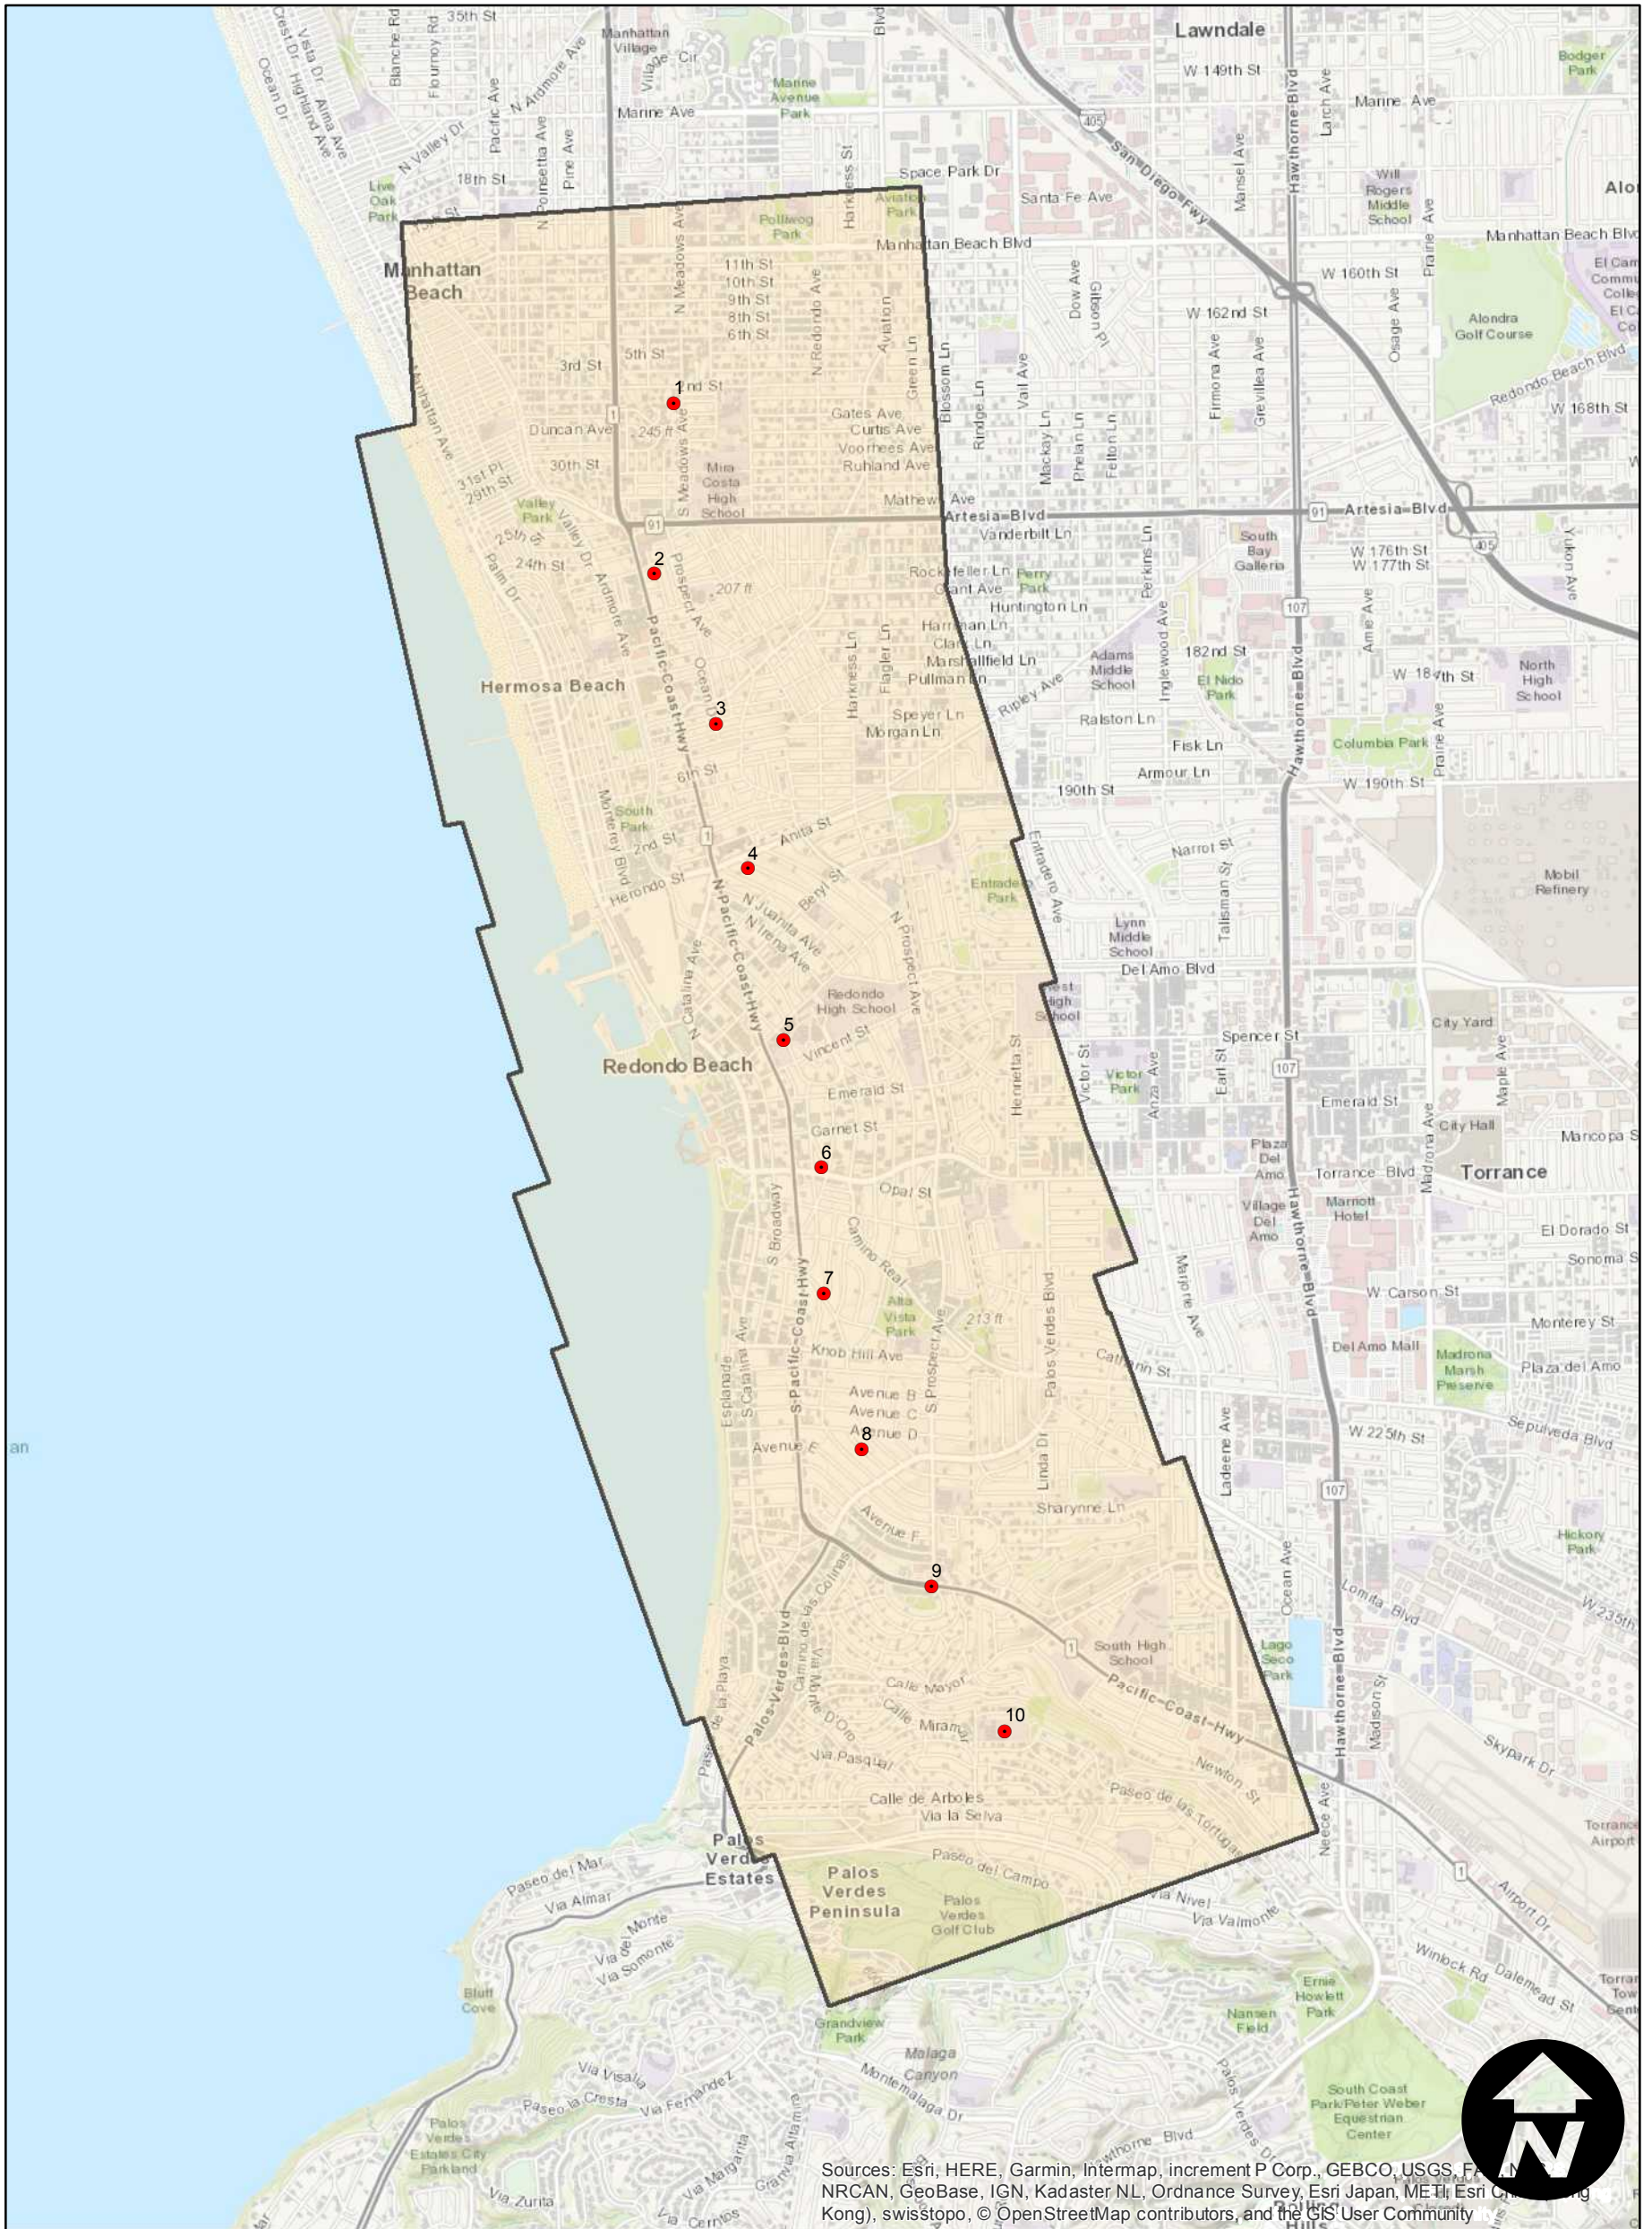

C-2298

Counties: Los Angeles
Flight date(s): 01-01-1932 to 12-31-1932
Scale: 1:12,000
Overlap: 60%

Complete Metadata:
<https://www.library.ucsb.edu/src/airphotos/aerial-photography-information>

Note: Vicinity of Redondo Beach and Hermosa Beach. Exact flight date is unknown. Acquired from Whittier College, January 2013. Nitrate negatives scanned, April 2015.

FLIGHT LOCATION

0 0.25 0.5 1 Miles

Index to Aerial Photography
Page 1 of 1

Scale of this index: 1:40,000