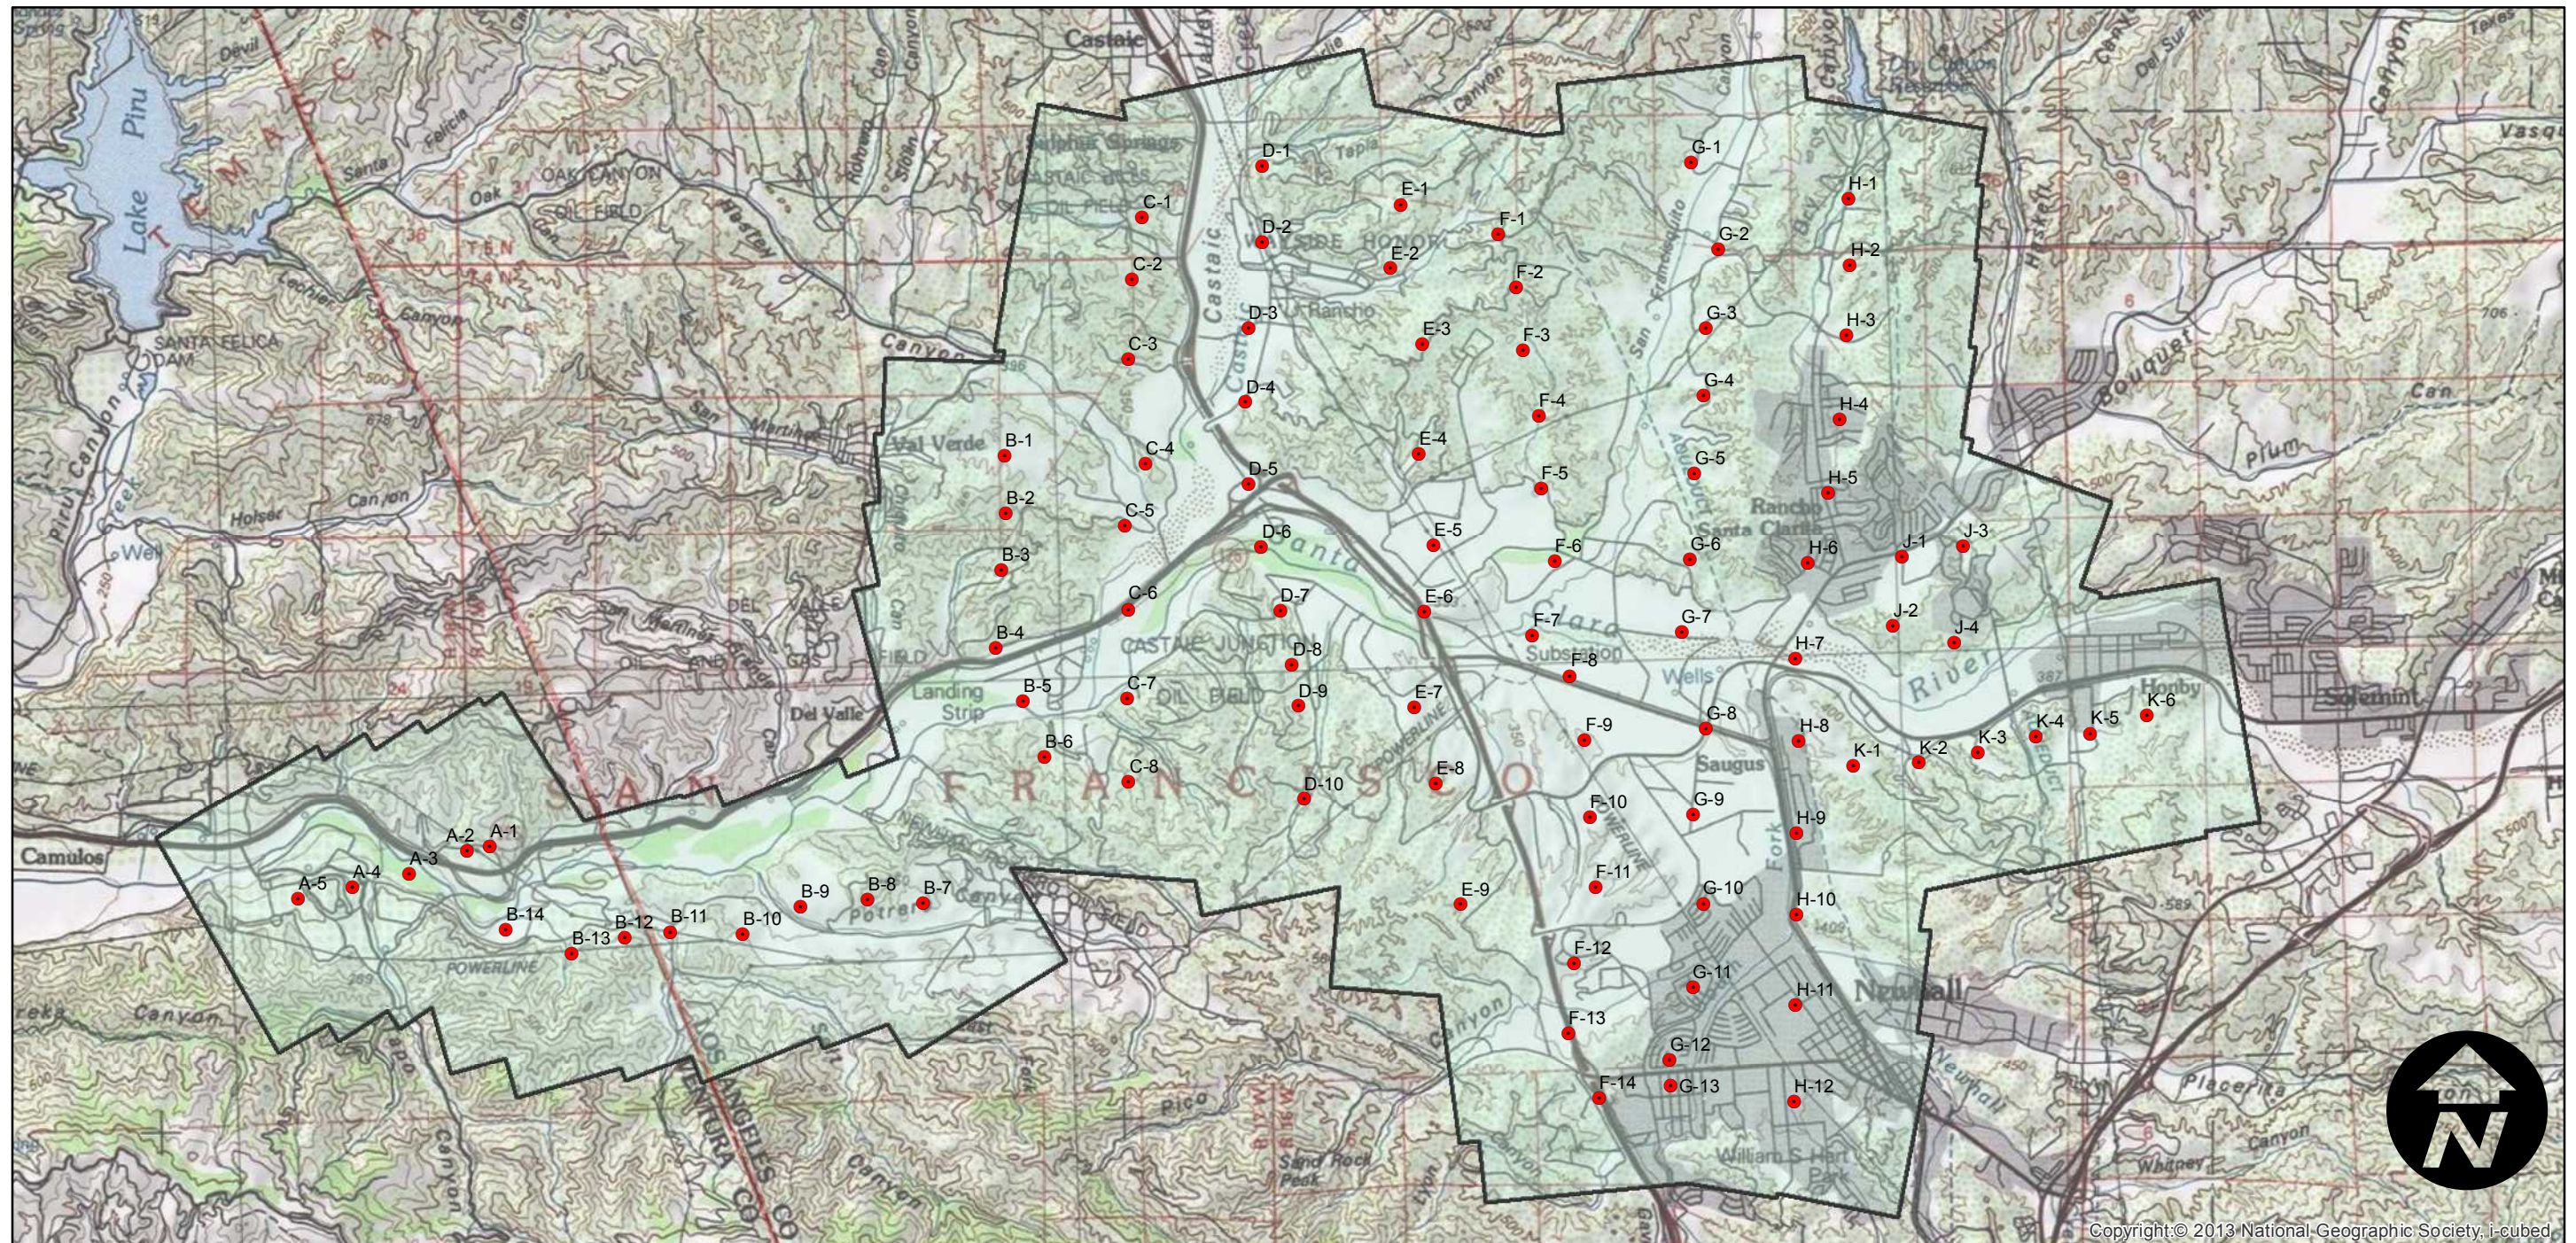

C-197

Counties: Los Angeles

Flight date(s): 04-15-1928

Scale: 1:12,000

Overlap: 60%

Complete Metadata:

<http://www.library.ucsb.edu/mil/aerial-photography-tools>

Note: Santa Clarita to Castaic and Val Verde ("San Francisco Ranch"). Acquired from Whittier College, January 2013.

FLIGHT LOCATION

Copyright © 2013 National Geographic Society, i-cubed

0 1 2 4 Miles

Scale of this index: 1:80,000