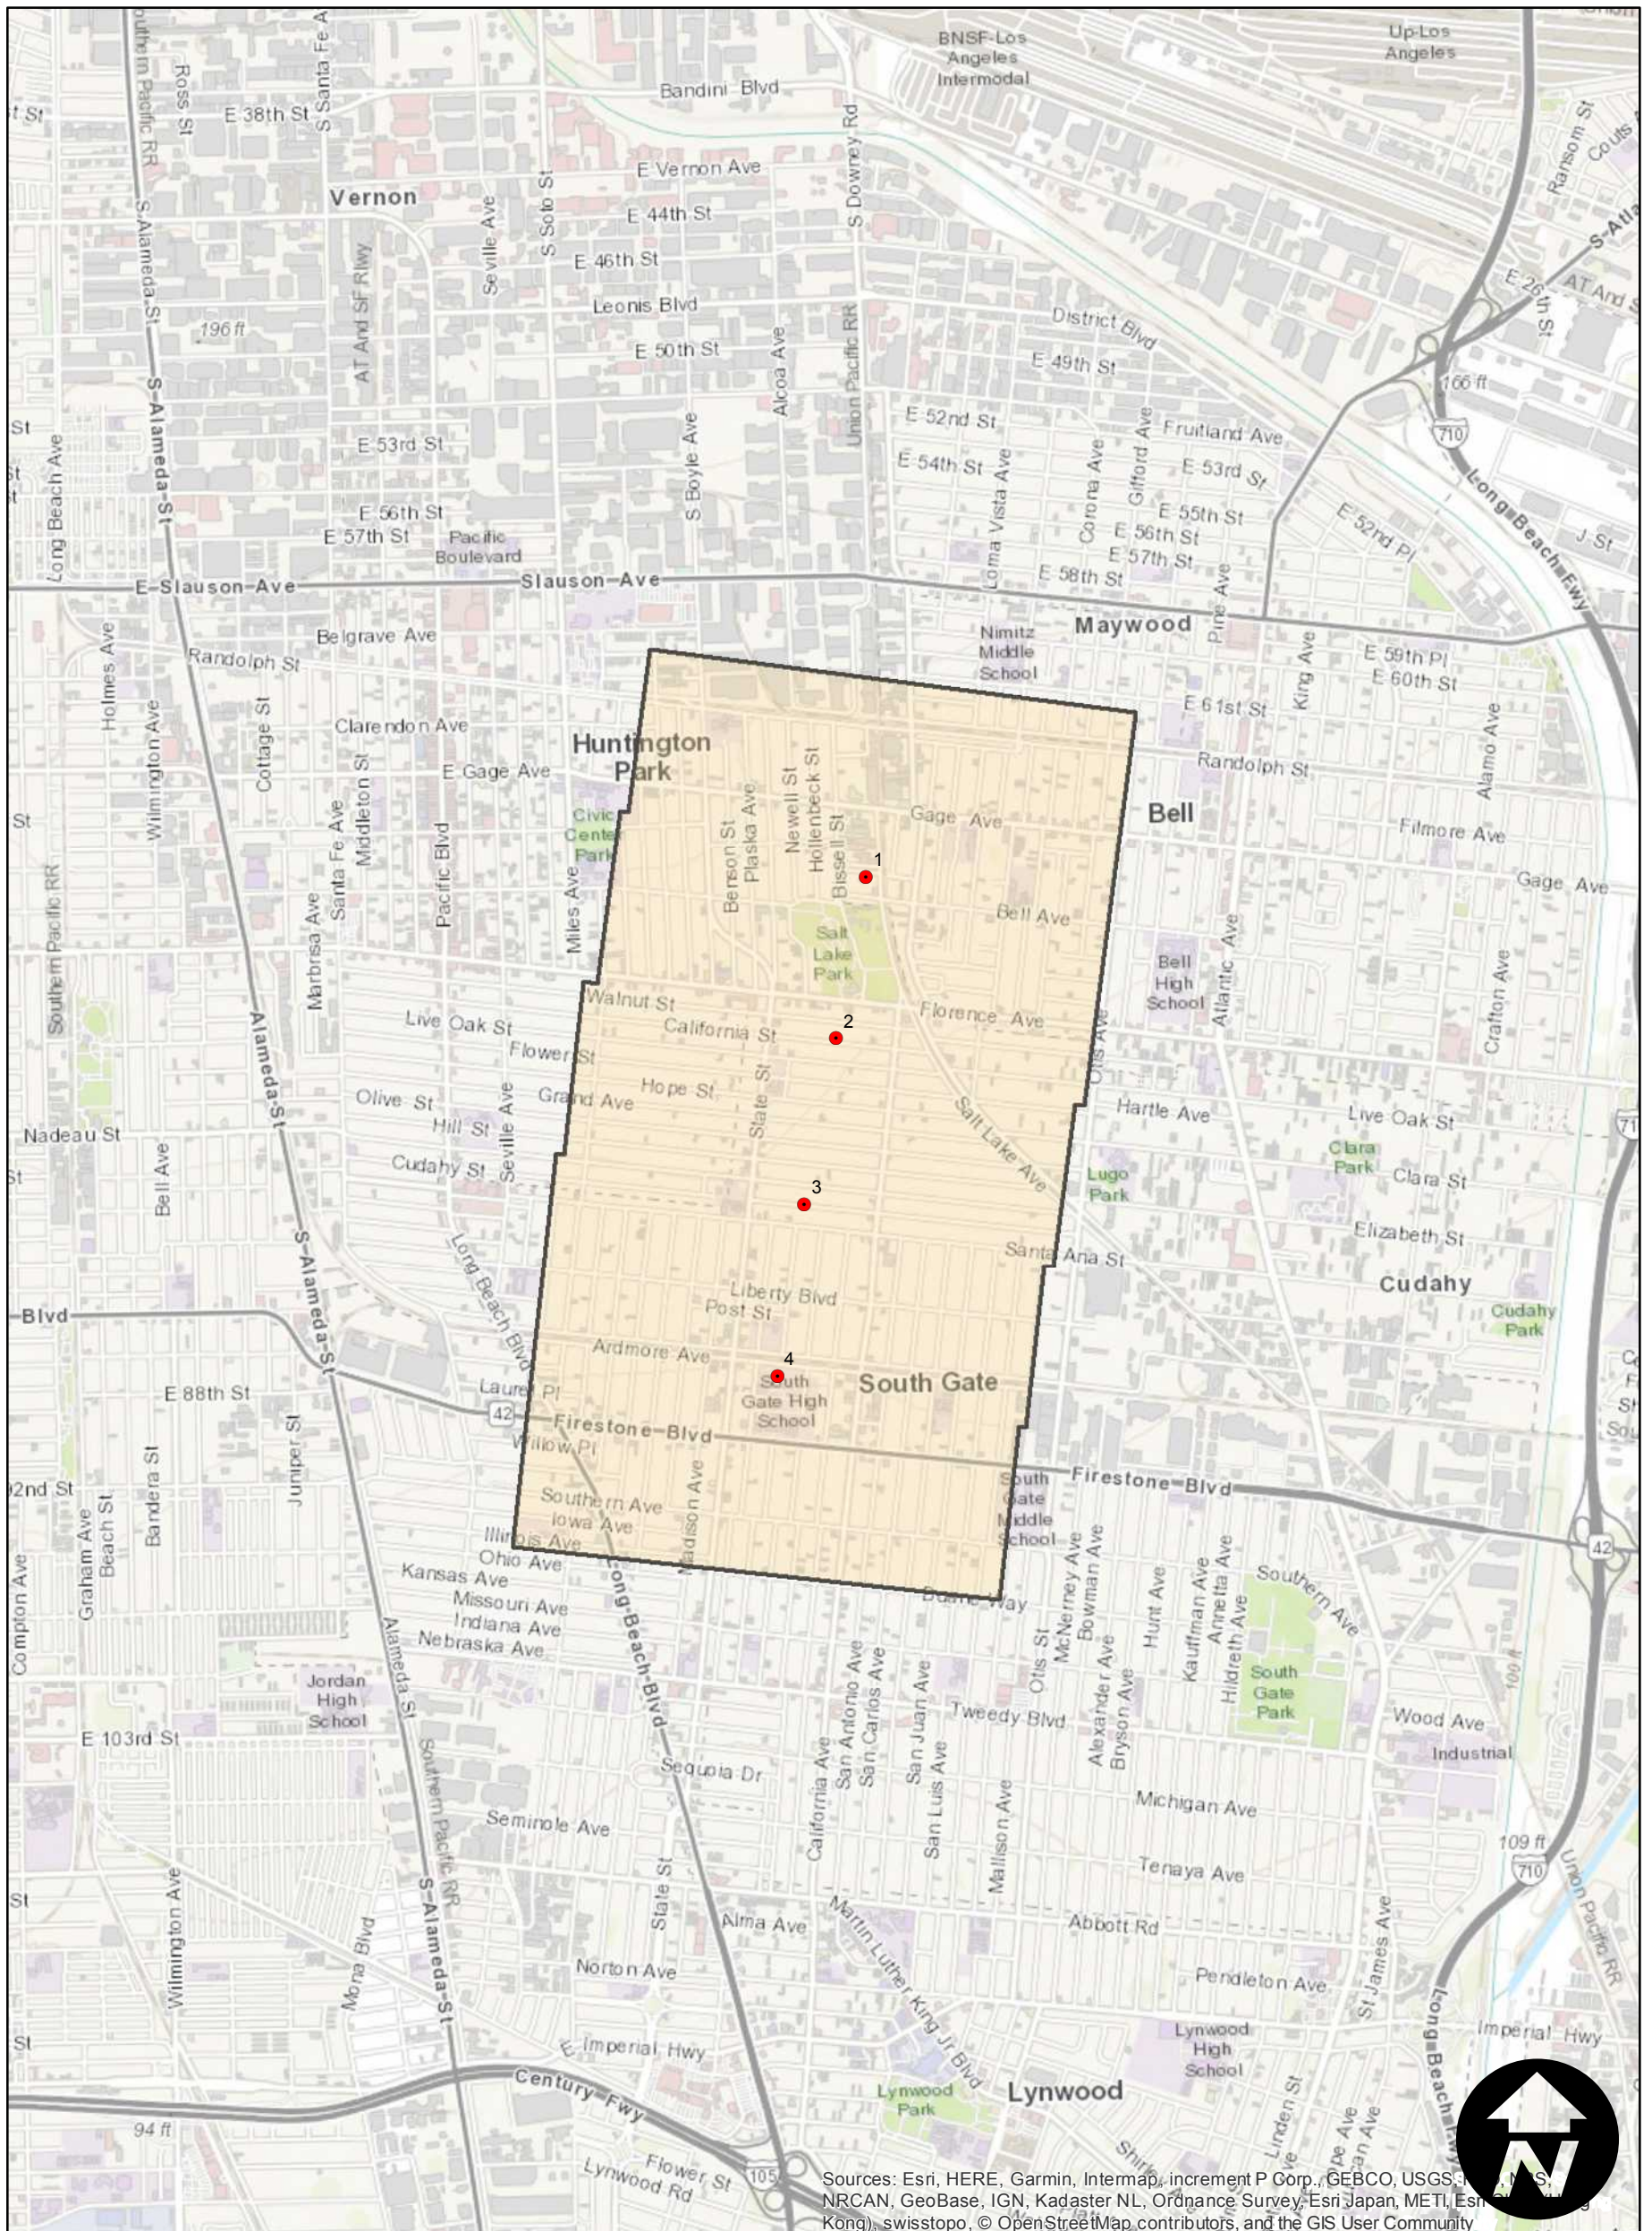

# C-1924

Counties: Los Angeles  
Flight date(s): 01-01-1931 to 12-31-1931  
Scale: 1:9,600  
Overlap: 60%

Complete Metadata:  
<https://www.library.ucsb.edu/src/airphotos/aerial-photography-information>

Note: Huntington Park and Southgate. Exact flight date is unknown. Acquired from Whittier College, January 2013.

## FLIGHT LOCATION

0 0.25 0.5 1 Miles

Index to Aerial Photography  
Page 1 of 1

Scale of this index: 1:30,000