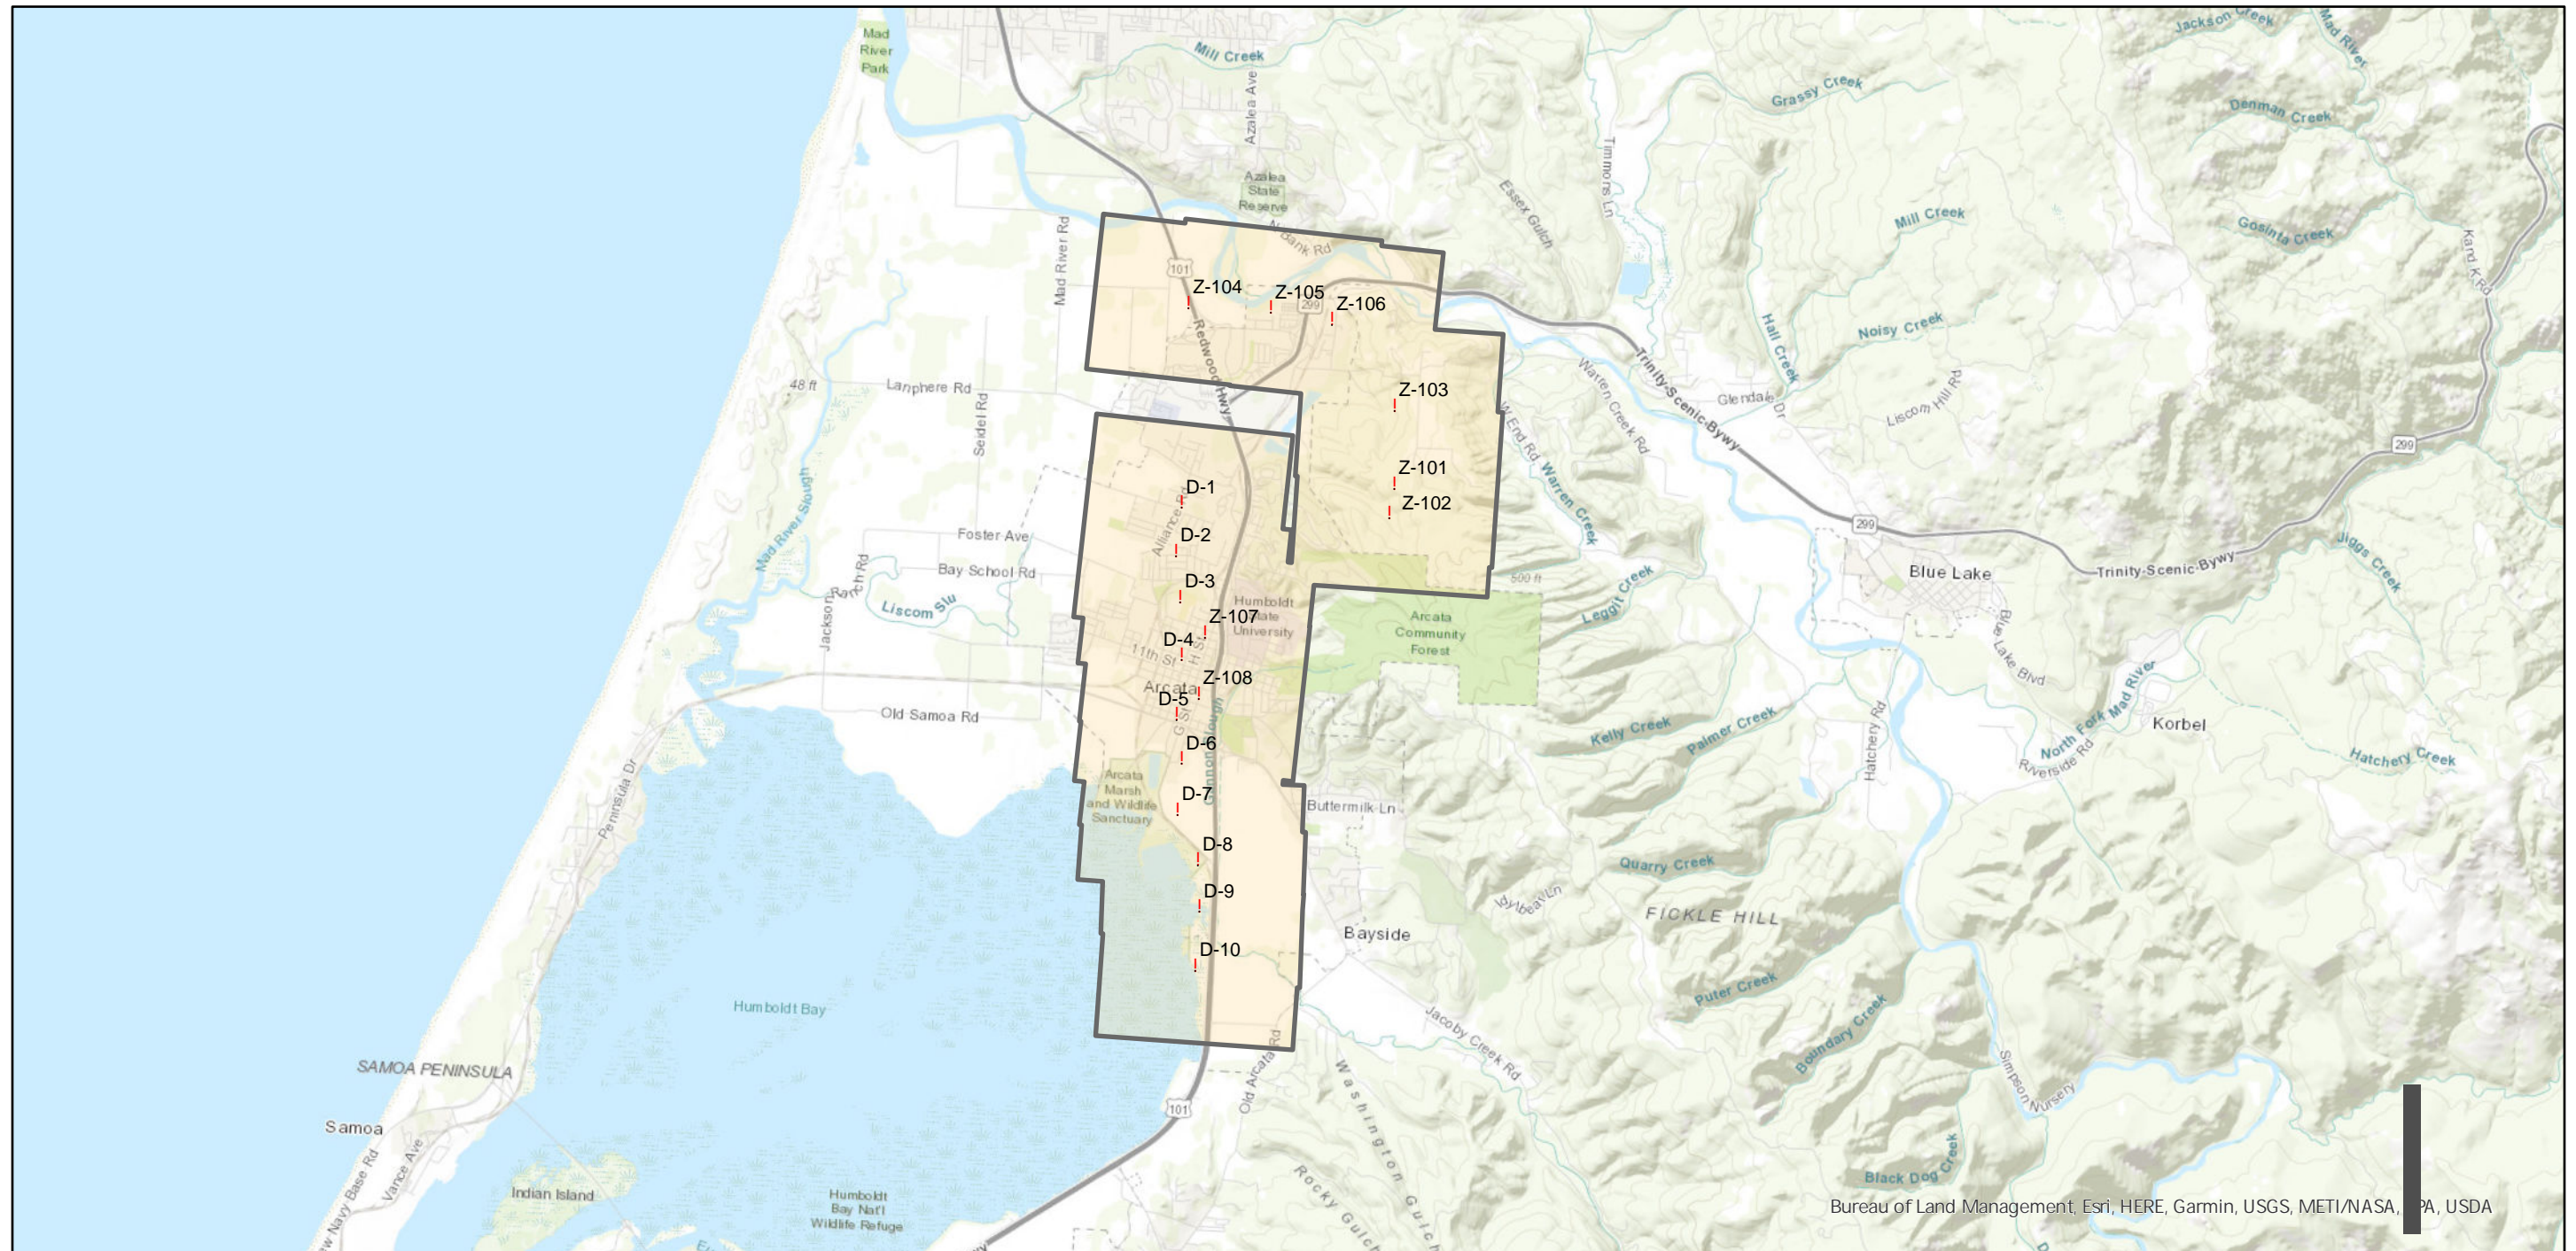

# C-1680 (1:9.6K)

Counties: Humboldt  
Flight date(s): 08-26-1931  
Scale: 1:9,600  
Overlap: 60%

Note: Arcata. Copy negatives acquired from Teledyne, Inc., 1986 were made from original nitrate film. Prints acquired from Whittier College, January 2013. Nitrate negatives scanned March 2015. Overlap in flightlines is not consistent.

## FLIGHT LOCATION

Complete Metadata:  
<https://www.library.ucsb.edu/src/airphotos/aerial-photography-information>

0 1 2 4 Miles