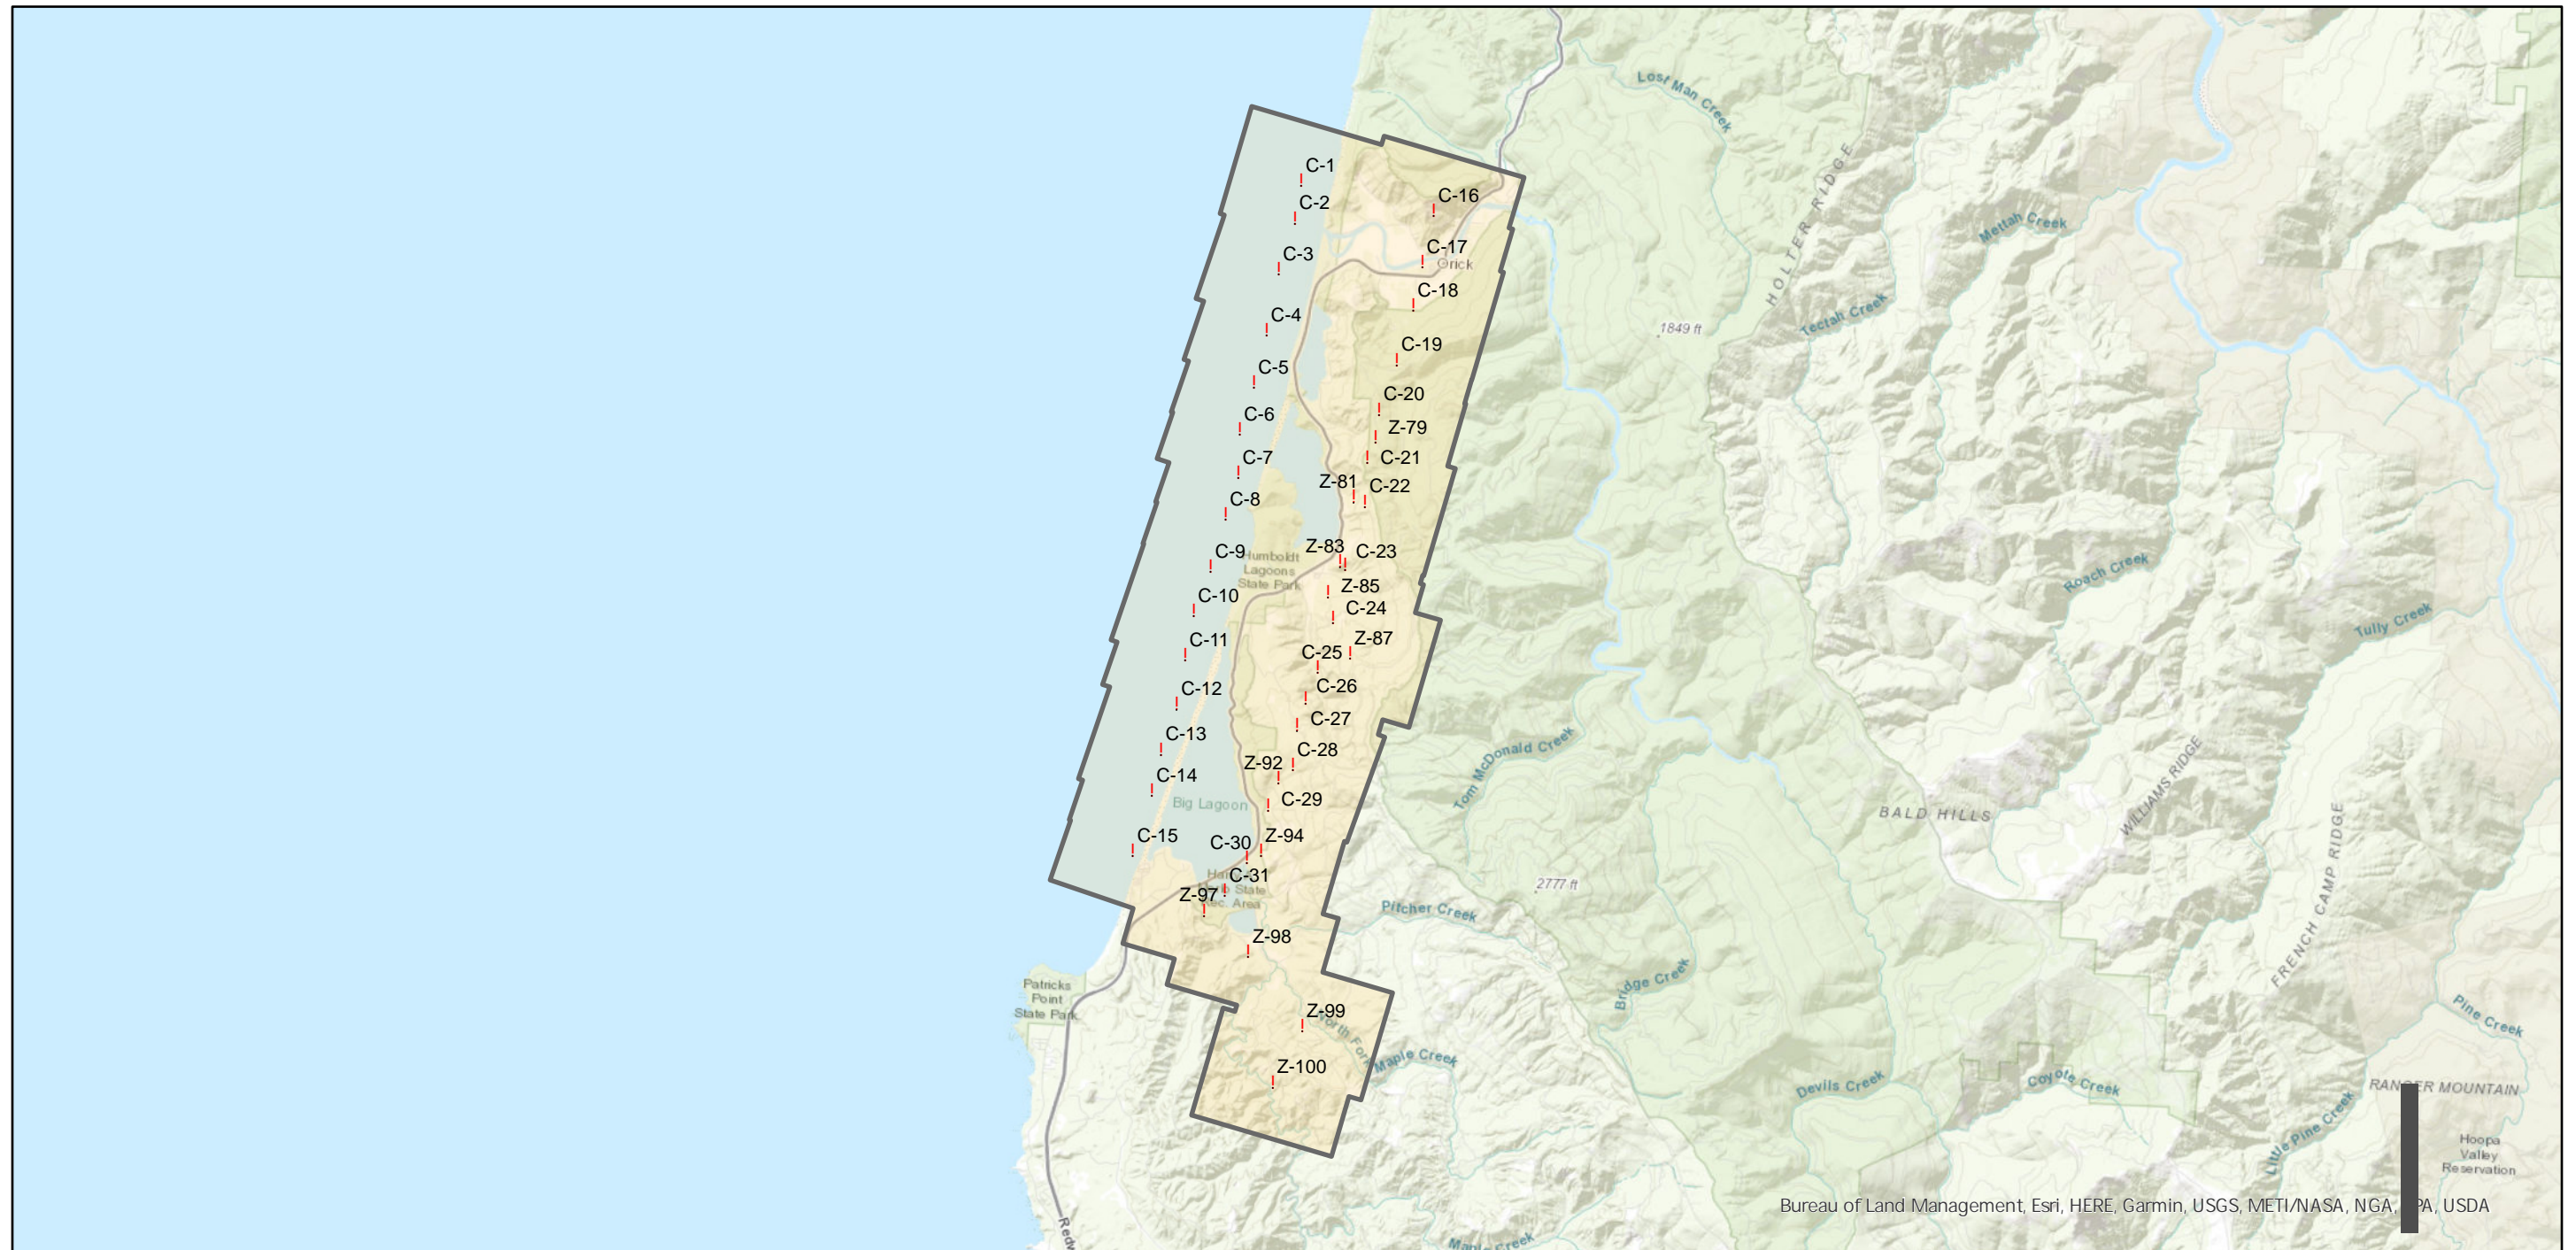

C-1680 (1:14.4K)

Counties: Humboldt
Flight date(s): 08-26-1931
Scale: 1:14,400
Overlap: 60%

Note: Big Lagoon, Stone Lagoon and Freshwater Lagoon. Copy negatives acquired from Teledyne, Inc., 1986 were made from original nitrate film. Prints acquired from Whittier College, January 2013. Nitrate negatives scanned March 2015.

FLIGHT LOCATION

Complete Metadata:
<https://www.library.ucsb.edu/src/airphotos/aerial-photography-information>

0 2.5 5 10 Miles