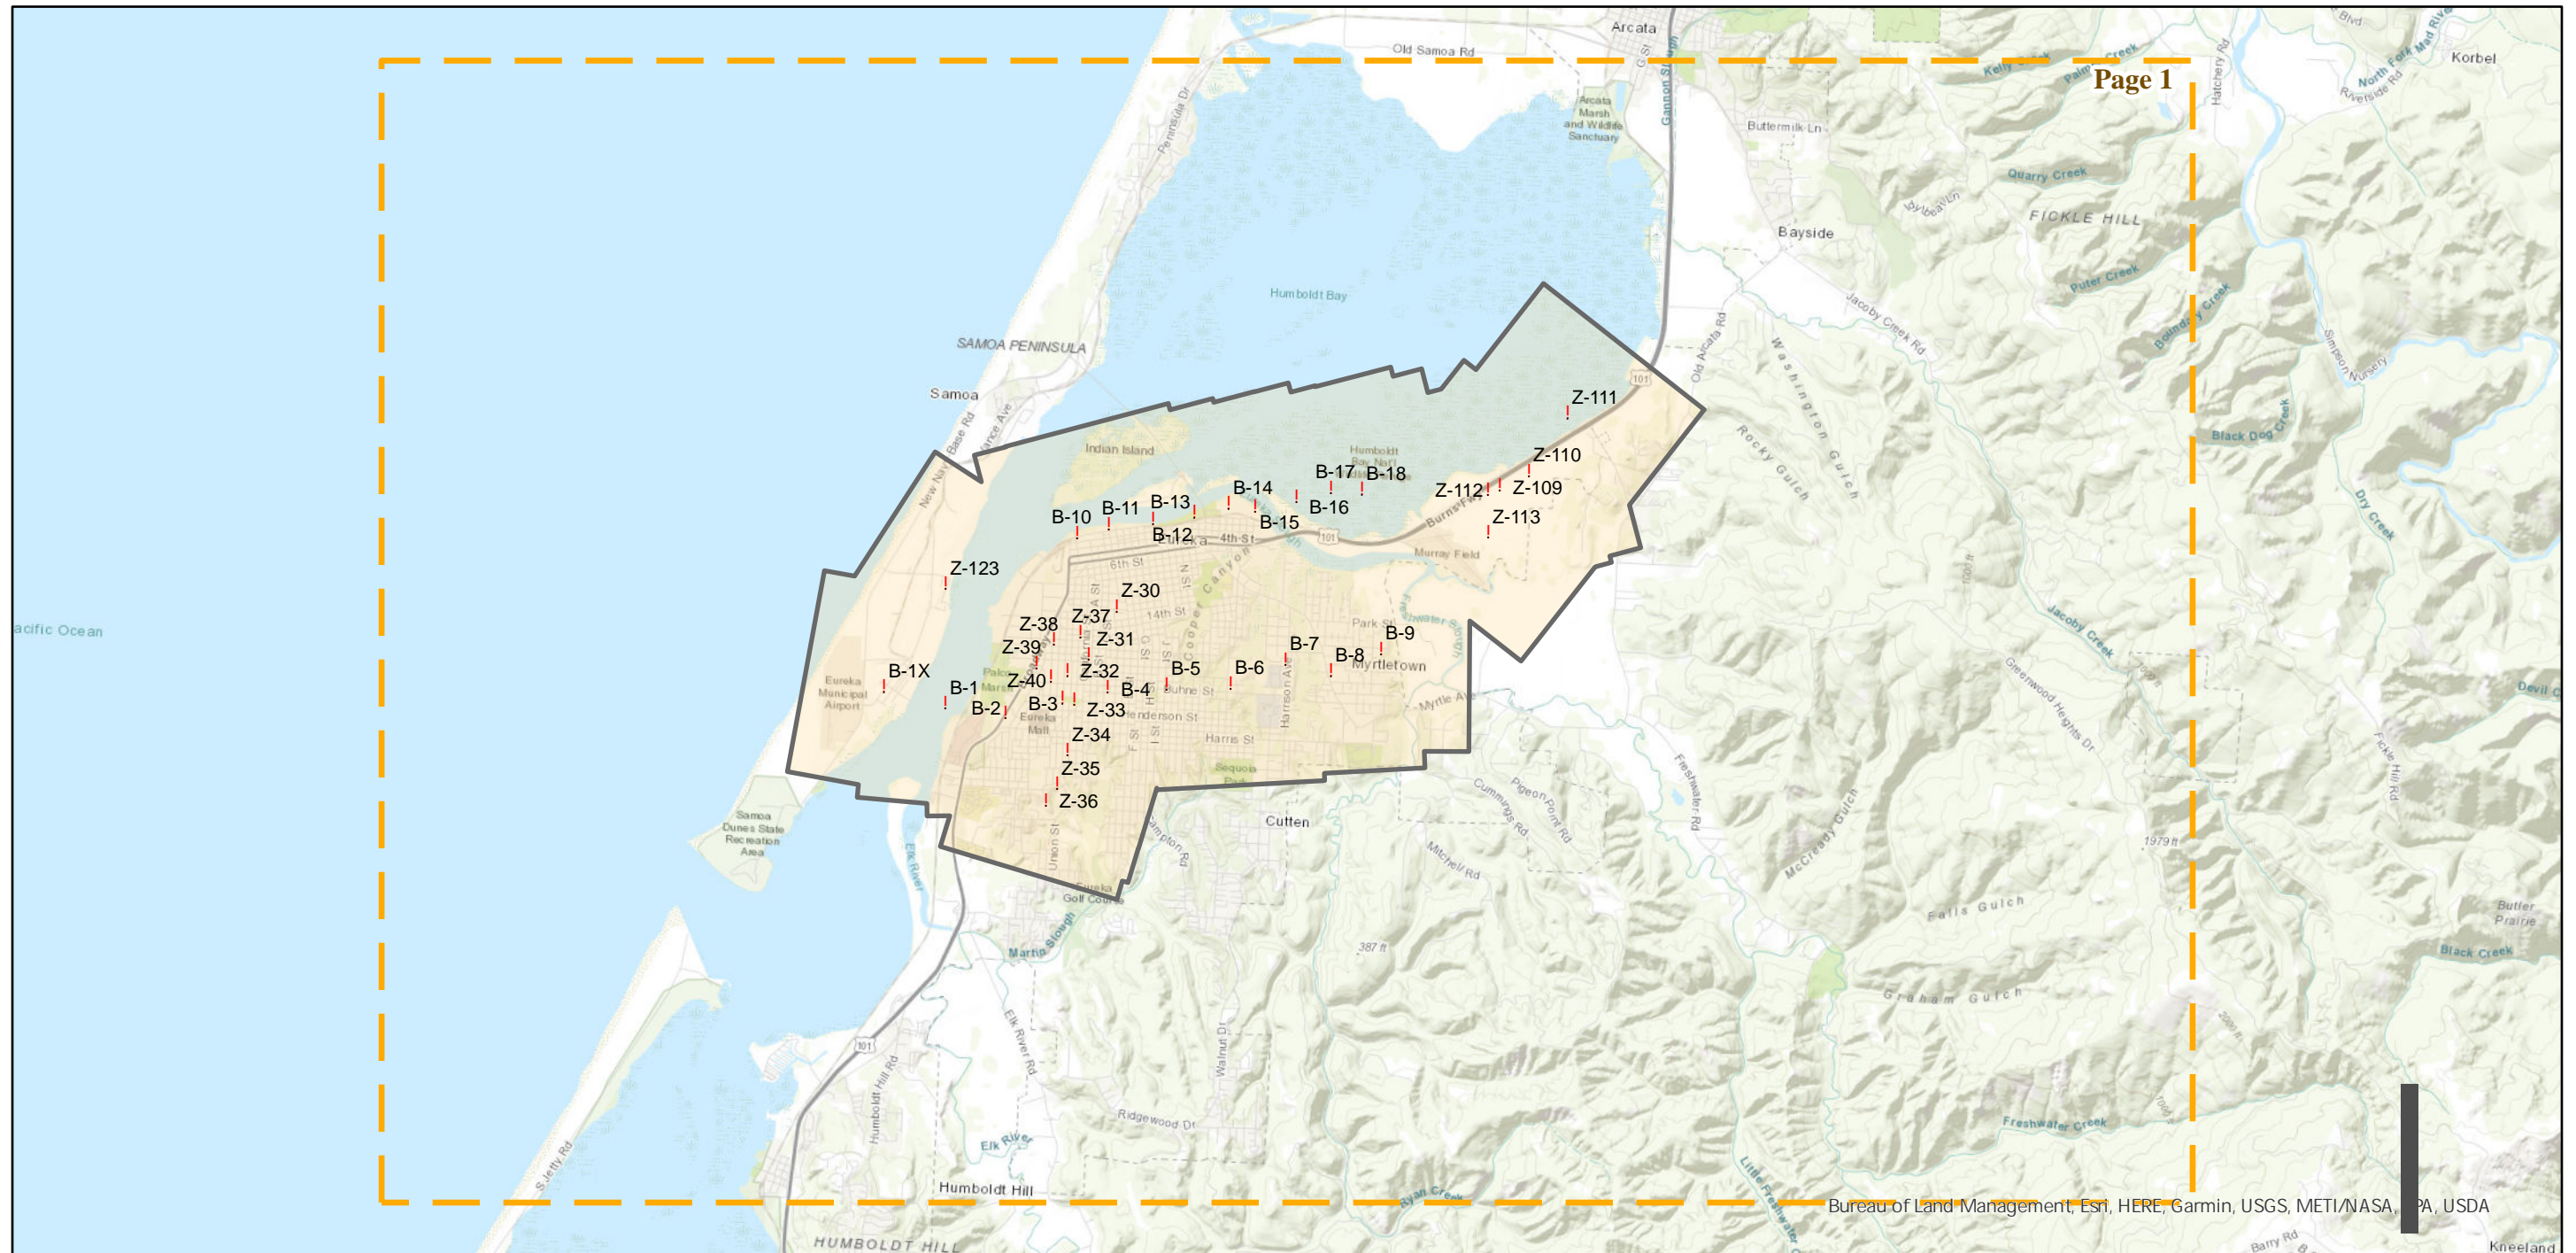

C-1680 (1:12K)

Counties: Humboldt, Mendocino
Flight date(s): 08-26-1931
Scale: 1:12,000
Overlap: 60%

Complete Metadata:
<https://www.library.ucsb.edu/src/airphotos/aerial-photography-information>

Note Arcata, Eureka and Willits. Copy negatives acquired from Teledyne, Inc., 1986 were made from original nitrate film. Prints acquired from Whittier College, January 2013. Nitrate negatives scanned March 2015.

FLIGHT LOCATION

0 1.5 3 6 Miles

Index to Aerial Photography
Page 1 of 3

Scale of this index: 1:90,000

C-1680 (1:12K)

Counties: Humboldt, Mendocino
Flight date(s): 08-26-1931
Scale: 1:12,000
Overlap: 60%

Note Arcata, Eureka and Willits. Copy negatives acquired from Teledyne, Inc., 1986 were made from original nitrate film. Prints acquired from Whittier College, January 2013. Nitrate negatives scanned March 2015.

FLIGHT LOCATION

Complete Metadata:
<https://www.library.ucsb.edu/src/airphotos/aerial-photography-information>

0 1.5 3 6 Miles

Index to Aerial Photography
Page 2 of 3

Scale of this index: 1:90,000

C-1680 (1:12K)

FLIGHT LOCATION