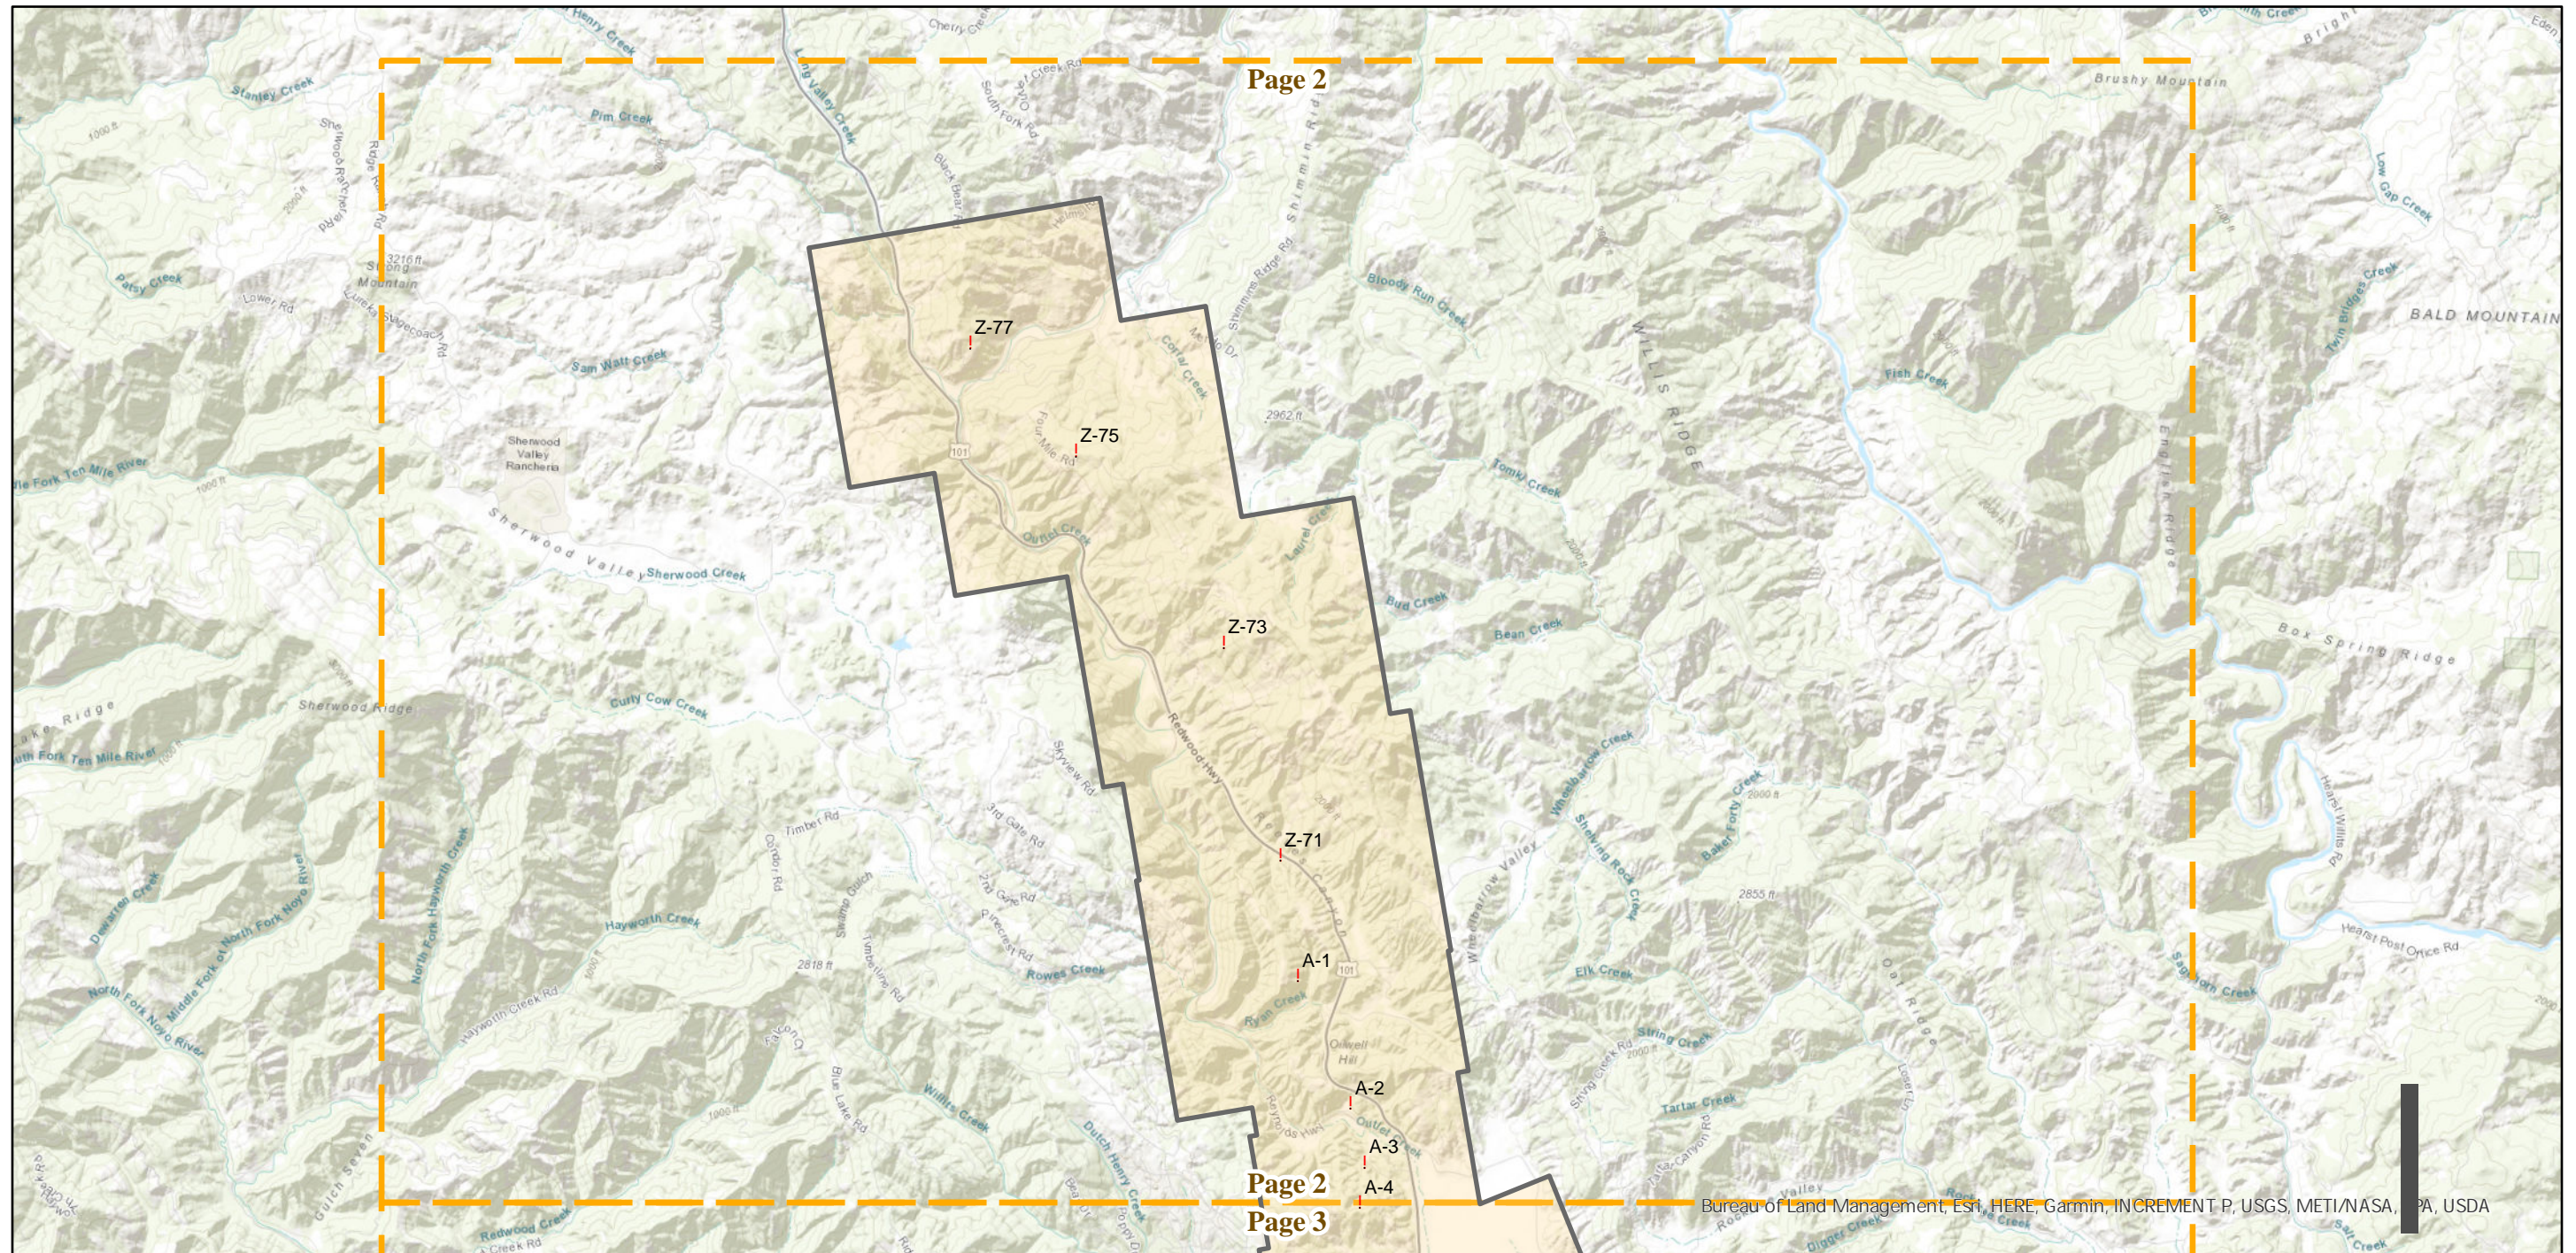

FLIGHT LOCATION

0 1.5 3 6 Miles

Index to Aerial Photography
Page 1 of 3

Scale of this index: 1:90,000

C-1680 (1:12K)

Counties: Humboldt, Mendocino
Flight date(s): 08-26-1931
Scale: 1:12,000
Overlap: 60%

Note Arcata, Eureka and Willits. Copy negatives acquired from Teledyne, Inc., 1986 were made from original nitrate film. Prints acquired from Whittier College, January 2013. Nitrate negatives scanned March 2015.

FLIGHT LOCATION

Complete Metadata:
<https://www.library.ucsb.edu/src/airphotos/aerial-photography-information>

0 1.5 3 6 Miles

Index to Aerial Photography
Page 2 of 3

Scale of this index: 1:90,000

C-1680 (1:12K)

Counties: Humboldt, Mendocino
Flight date(s): 08-26-1931
Scale: 1:12,000
Overlap: 60%

Complete Metadata:
<https://www.library.ucsb.edu/src/airphotos/aerial-photography-information>

Note Arcata, Eureka and Willits. Copy negatives acquired from Teledyne, Inc., 1986 were made from original nitrate film. Prints acquired from Whittier College, January 2013. Nitrate negatives scanned March 2015.

FLIGHT LOCATION