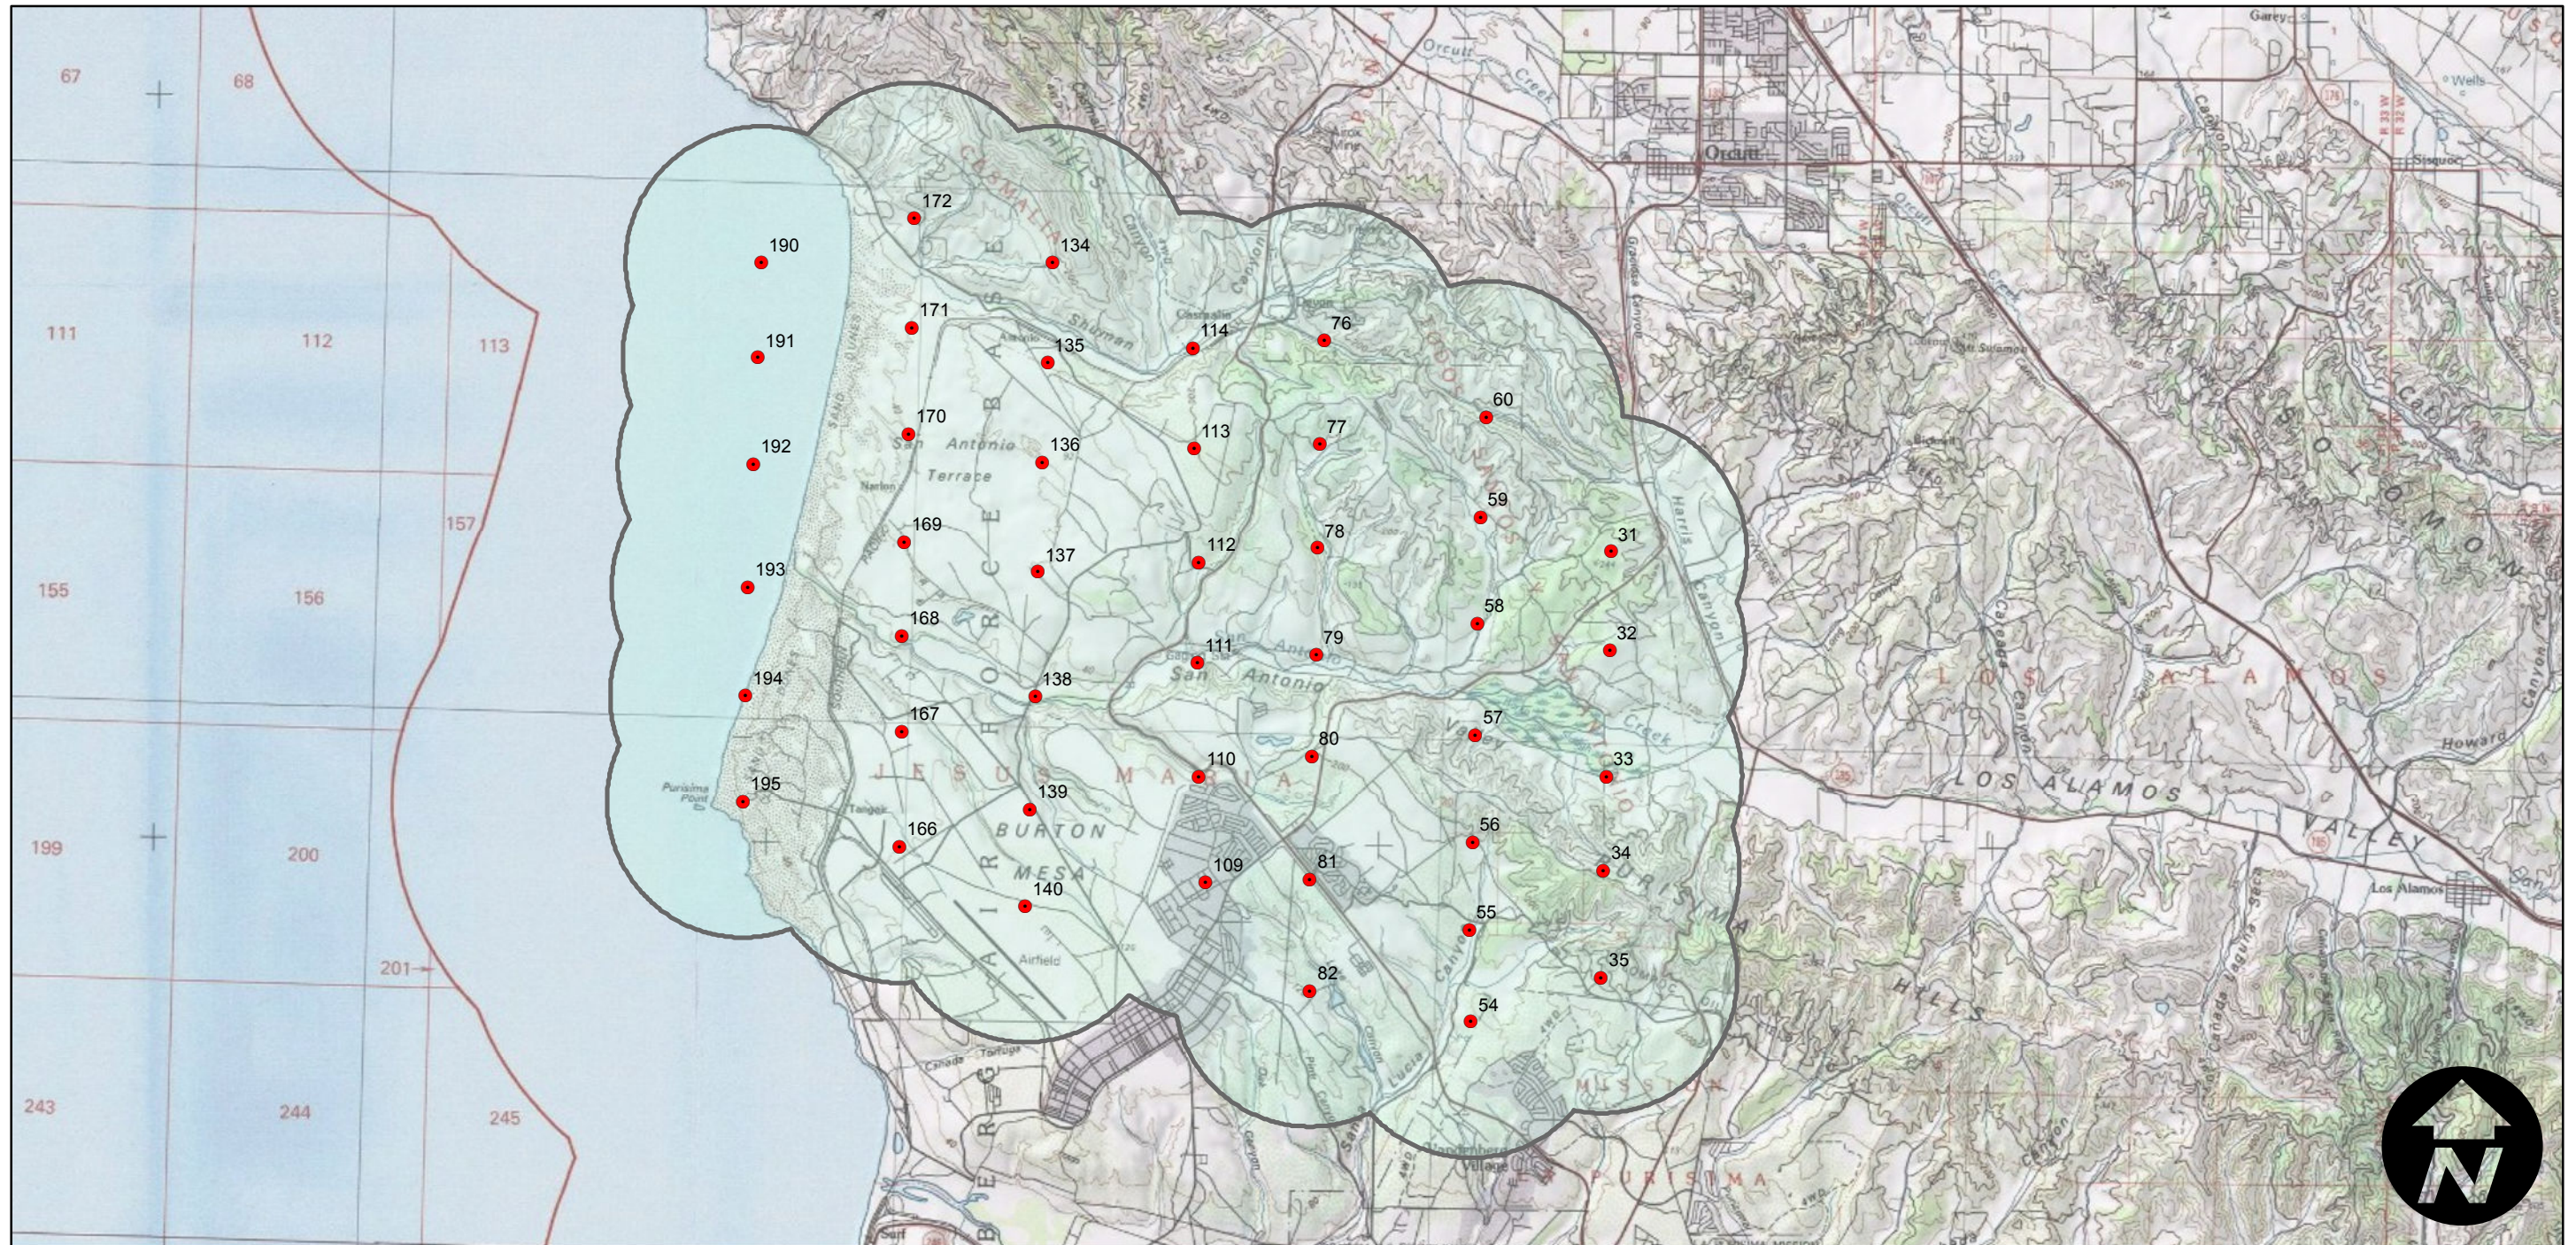

C-16135

Counties: Santa Barbara
Flight date(s): 02-19-1951
Scale: 1: 20,000
Overlap: 60%

Note: Vicinity of Vandenberg Air Force Base.
No flight ID on air photos; flight designation &
date determined from best available sources,
but not confirmed. Acquired 2008.

FLIGHT LOCATION

Complete Metadata:
<http://www.library.ucsb.edu/mil/aerial-photography-tools>

0 5 10 Miles

Index to Aerial Photography
Page 1 of 1

Scale of this index: 1:125,000