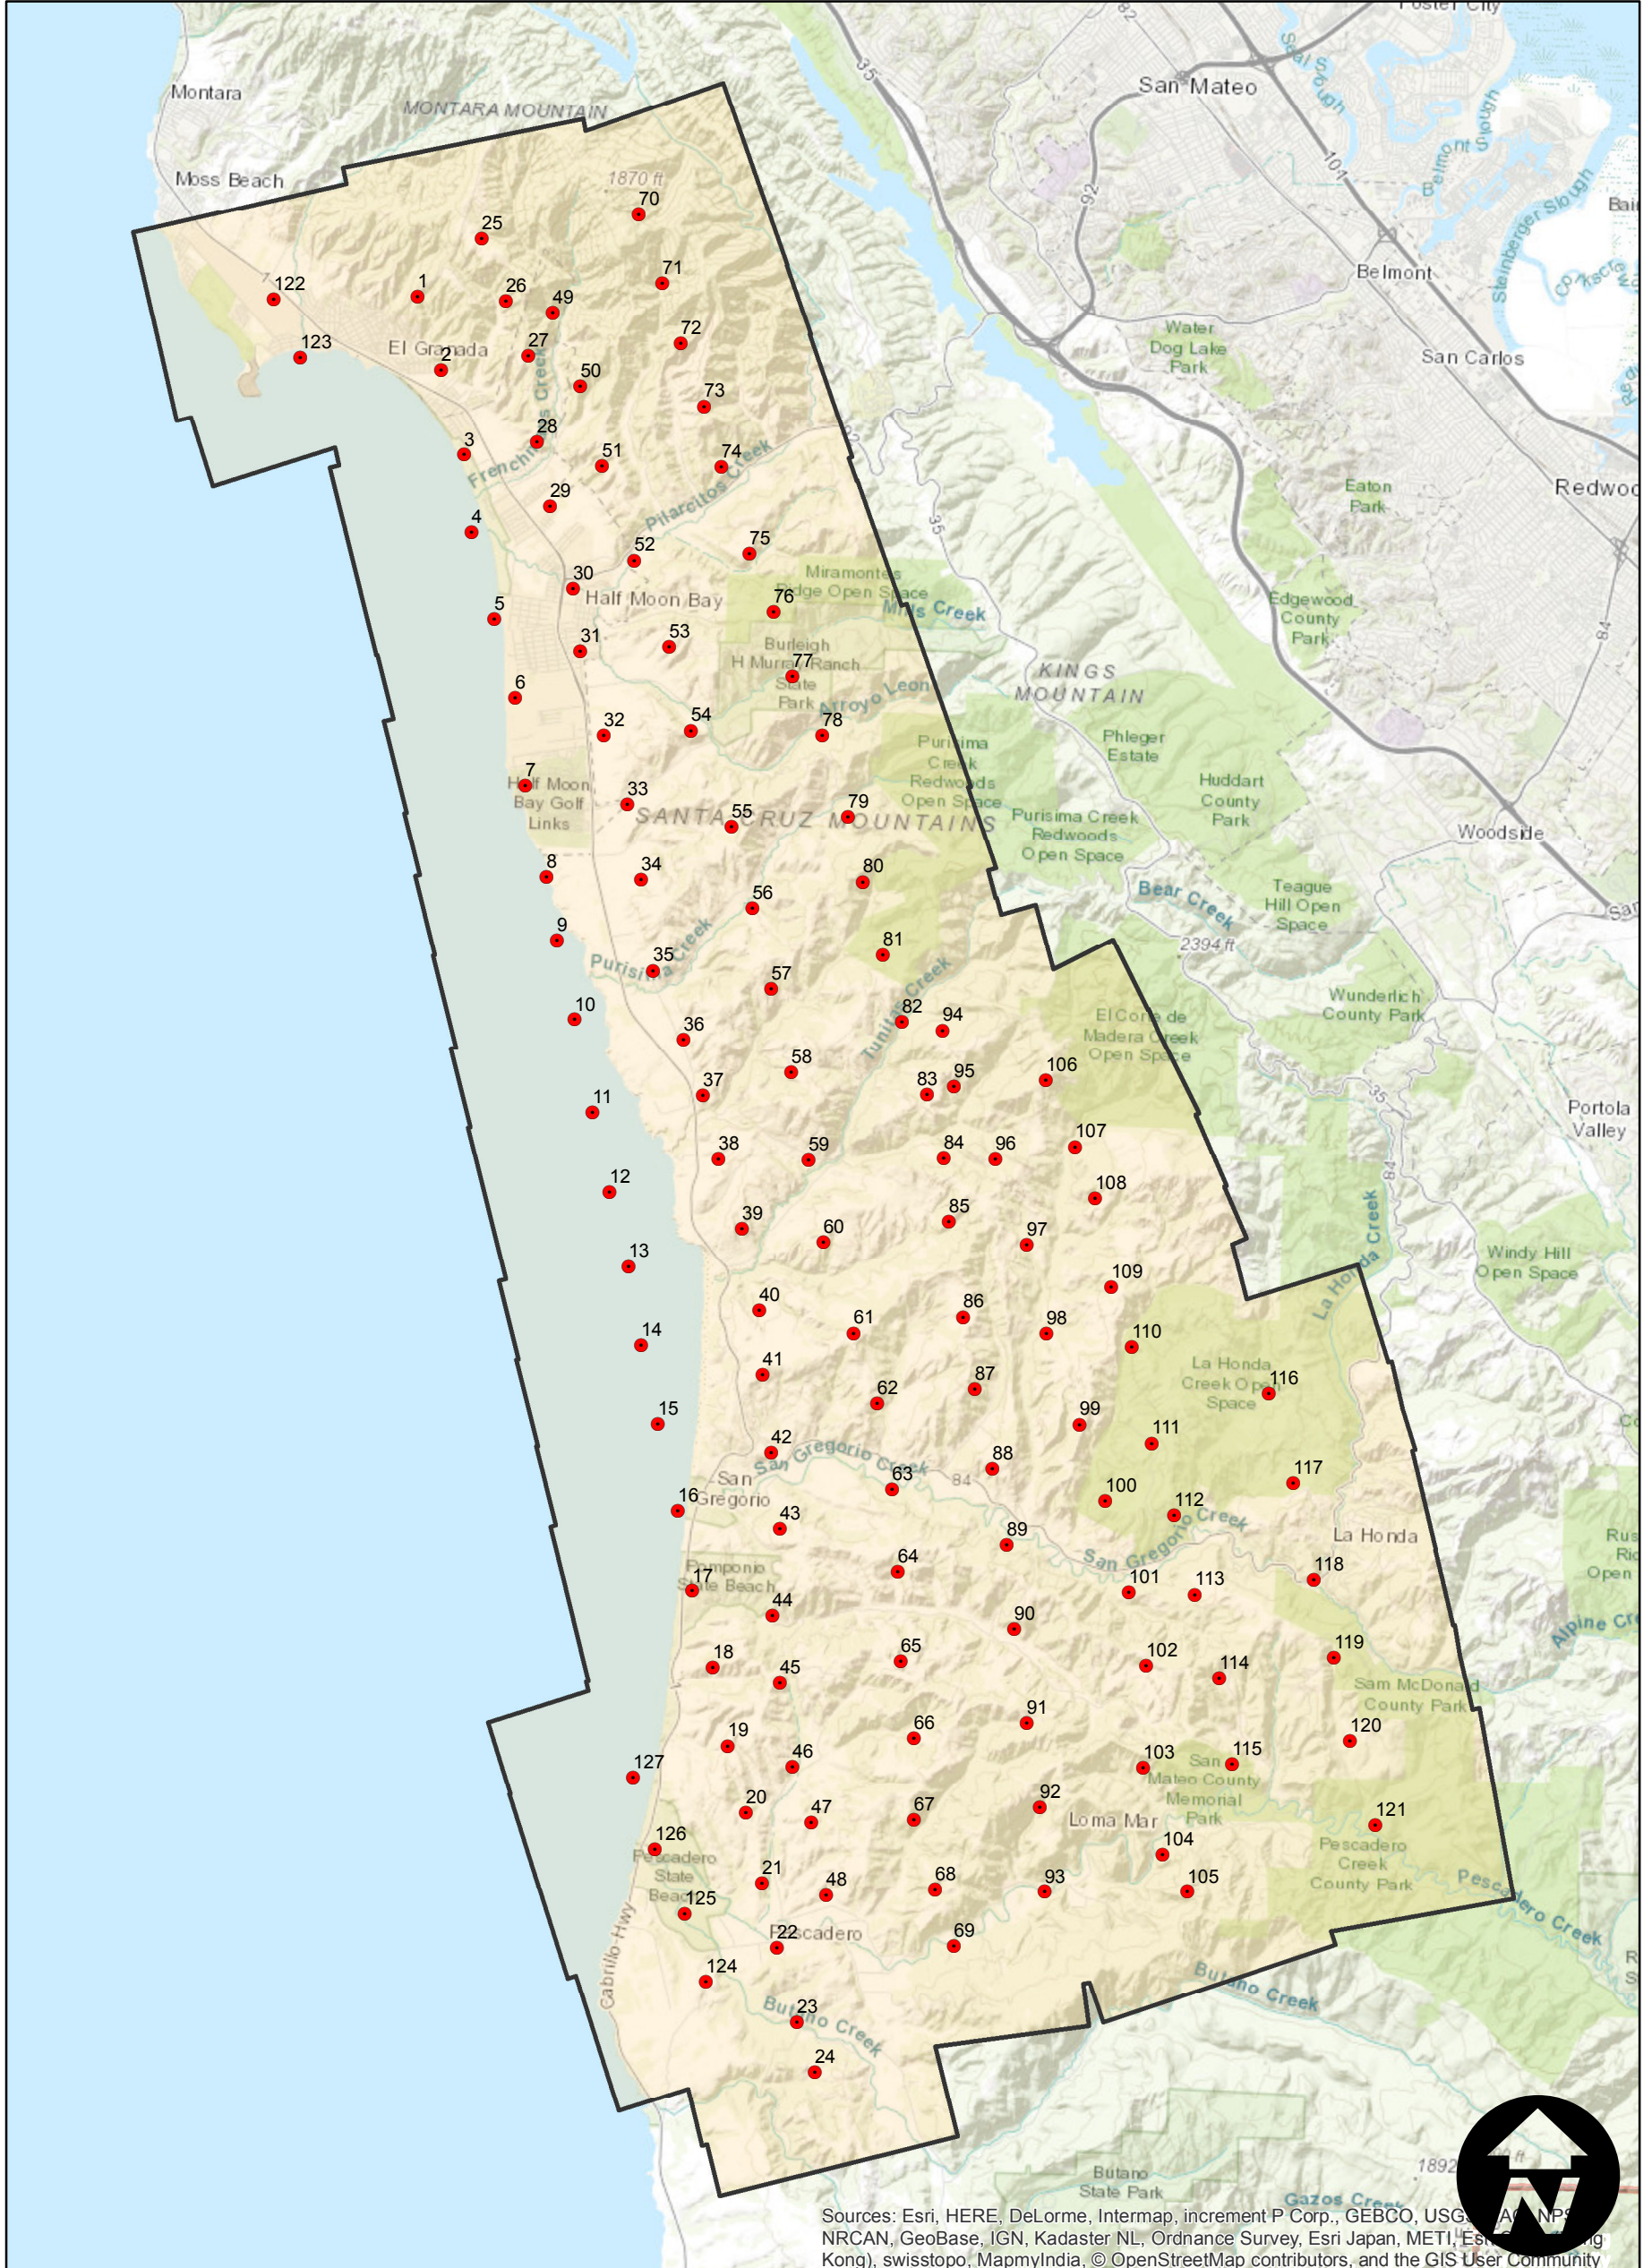

# C-1471

Counties: San Mateo  
Flight date(s): 03-30-1931  
Scale: 1:18,000  
Overlap: 60%

Complete Metadata:  
<https://www.library.ucsb.edu/src/airphotos/aerial-photography-information>

Note: El Granada to Pescadero. Copy negatives acquired from Teledyne, Inc. were made from paper prints. Original prints and some copy negatives acquired from Whittier College, January 2013. Nitrate negatives scanned April 2015.

## FLIGHT LOCATION

Sources: Esri, HERE, DeLorme, Intermap, increment P Corp., GEBCO, USGS, AeroGRID, IGN, NPS, NRCAN, GeoBase, IGN, Kadaster NL, Ordnance Survey, Esri Japan, METI, Esri (Switzerland), swisstopo, MapmyIndia, © OpenStreetMap contributors, and the GIS User Community

0 1 2 4 Miles