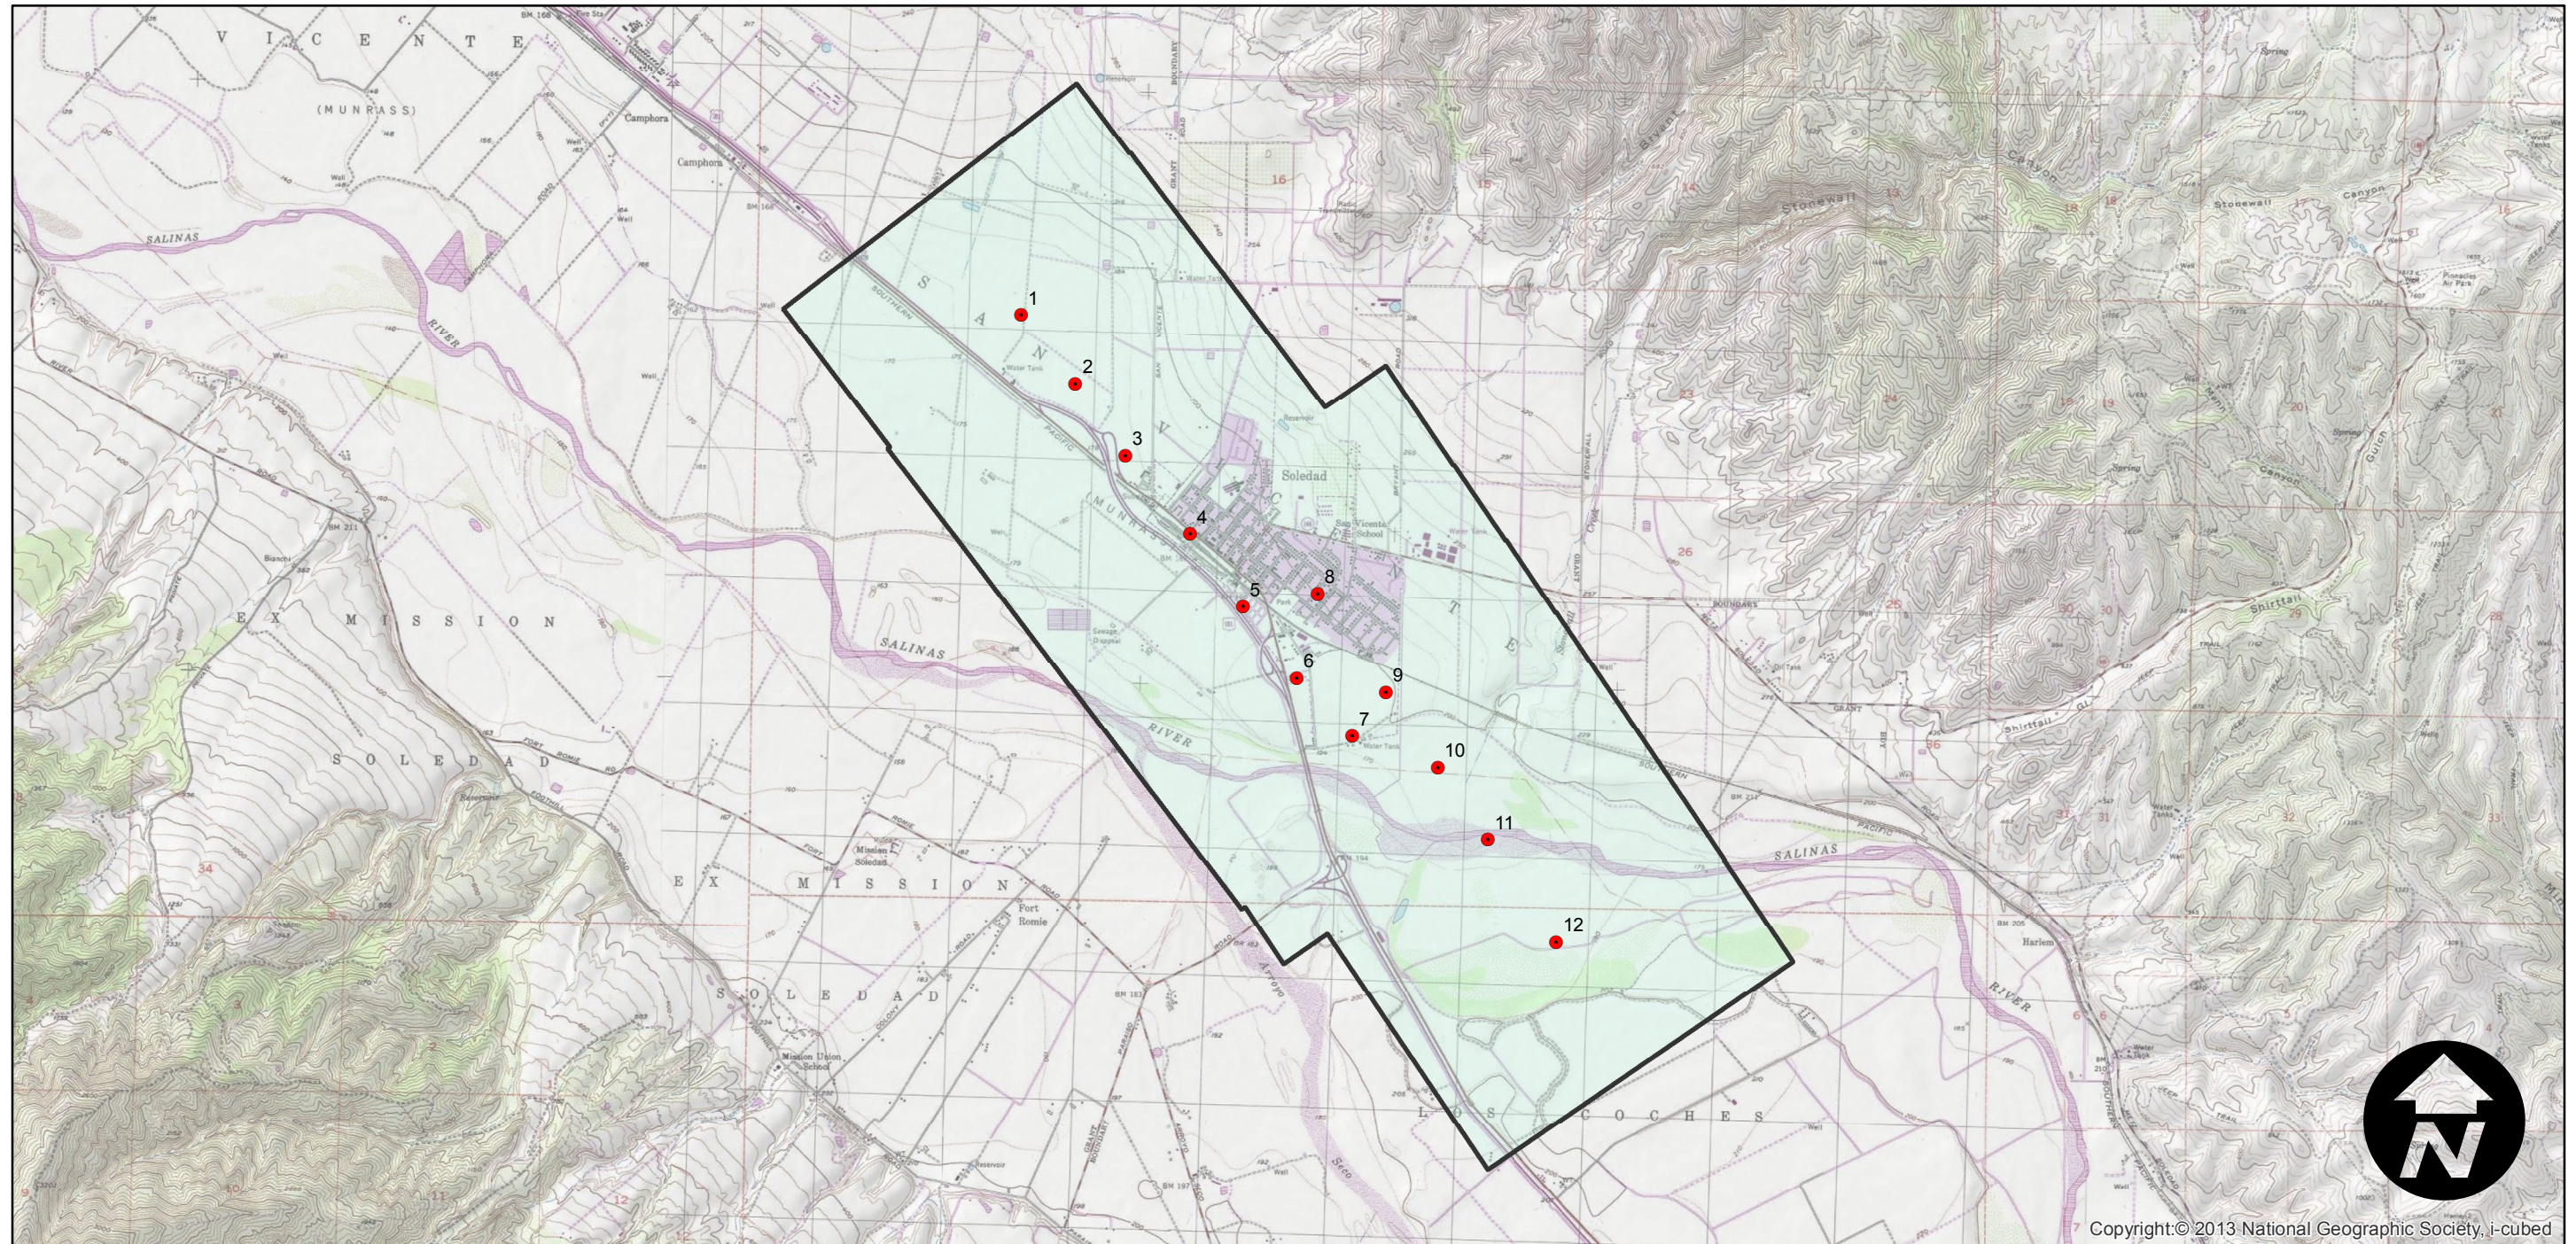

C-1438

Counties: Monterey
Flight date(s): 03-13-1931 to 04-01-1931
Scale: 1:12,000
Overlap: 60%

Note: Soledad and vicinity. Imagery acquired from Whittier College, January 2013.

Complete Metadata:
<http://www.library.ucsb.edu/mil/aerial-photography-tools>

FLIGHT LOCATION

Copyright: © 2013 National Geographic Society, i-cubed