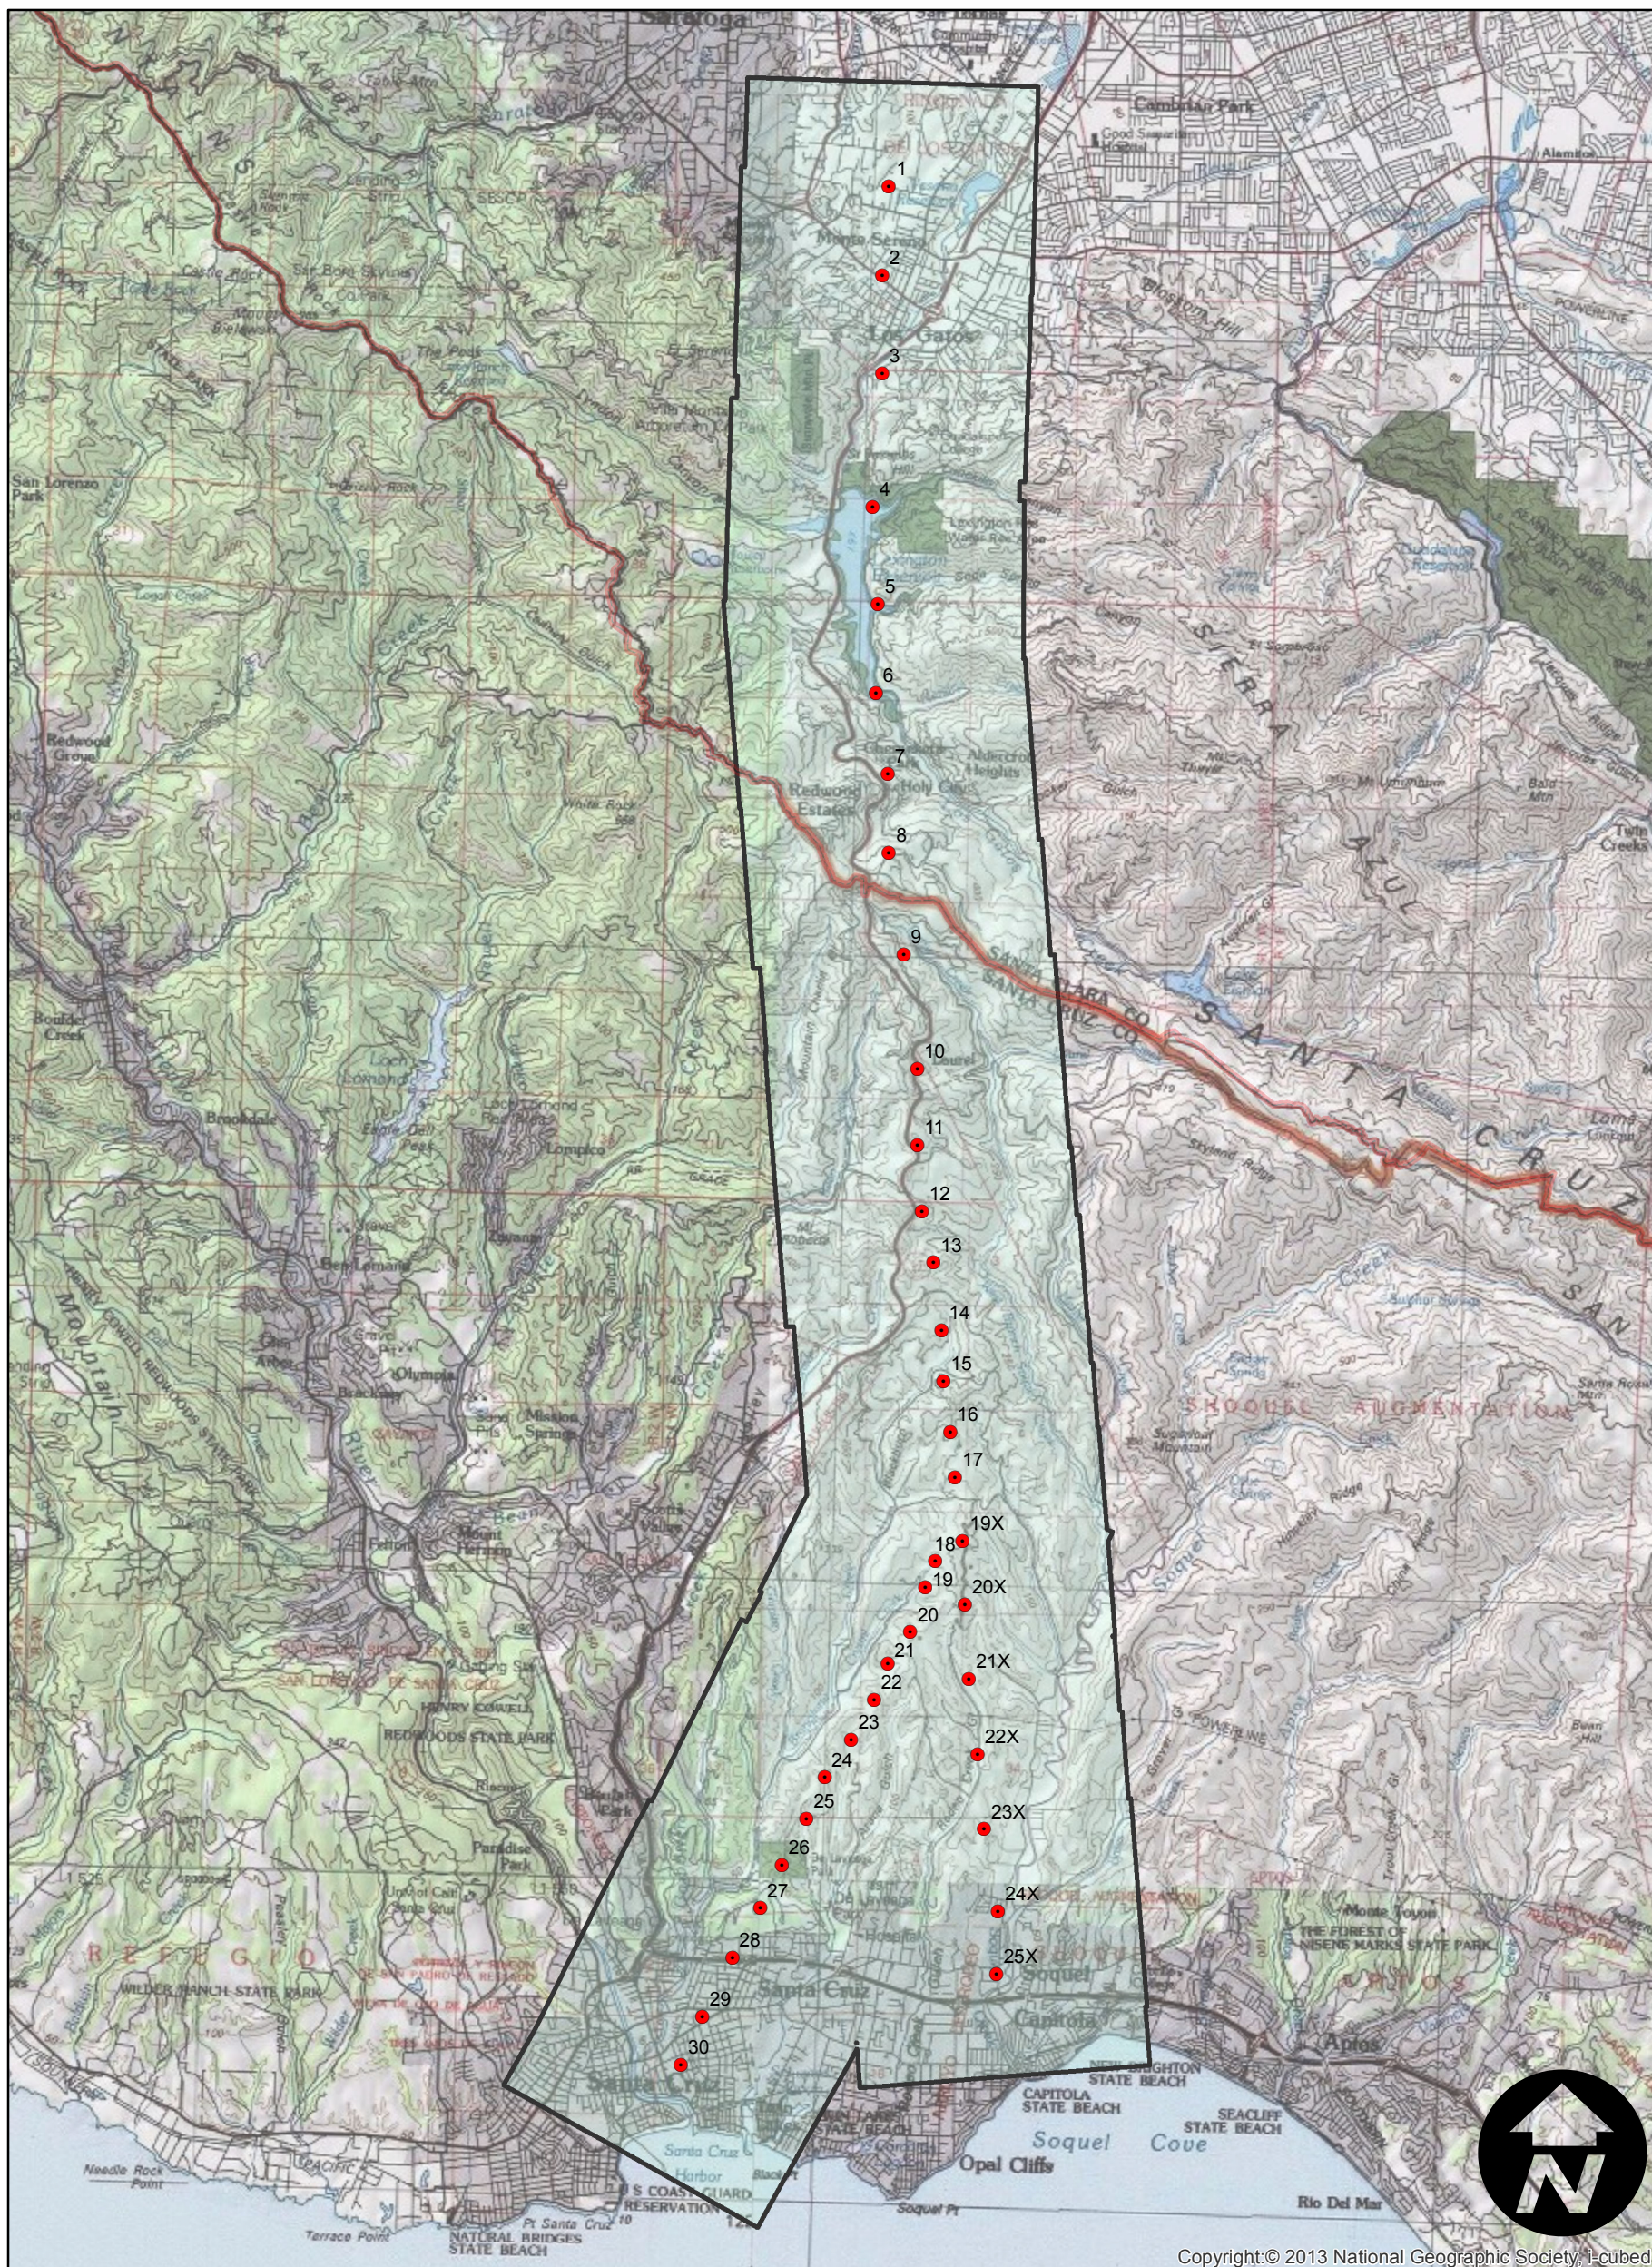

C-1436

Counties: Santa Clara, Santa Cruz
Flight date(s): 01-01-1931 to 12-31-1931
Scale: 1:18,000
Overlap: 60%

Complete Metadata:
<http://www.library.ucsb.edu/mil/aerial-photography-tools>

Los Gatos to Santa Cruz and Capitola. Prints acquired from Teledyne, Inc., 1986 made from copy negatives. Prints and copy negatives acquired from Whittier College, January 2013

FLIGHT LOCATION

Copyright © 2013 National Geographic Society, I-cubed