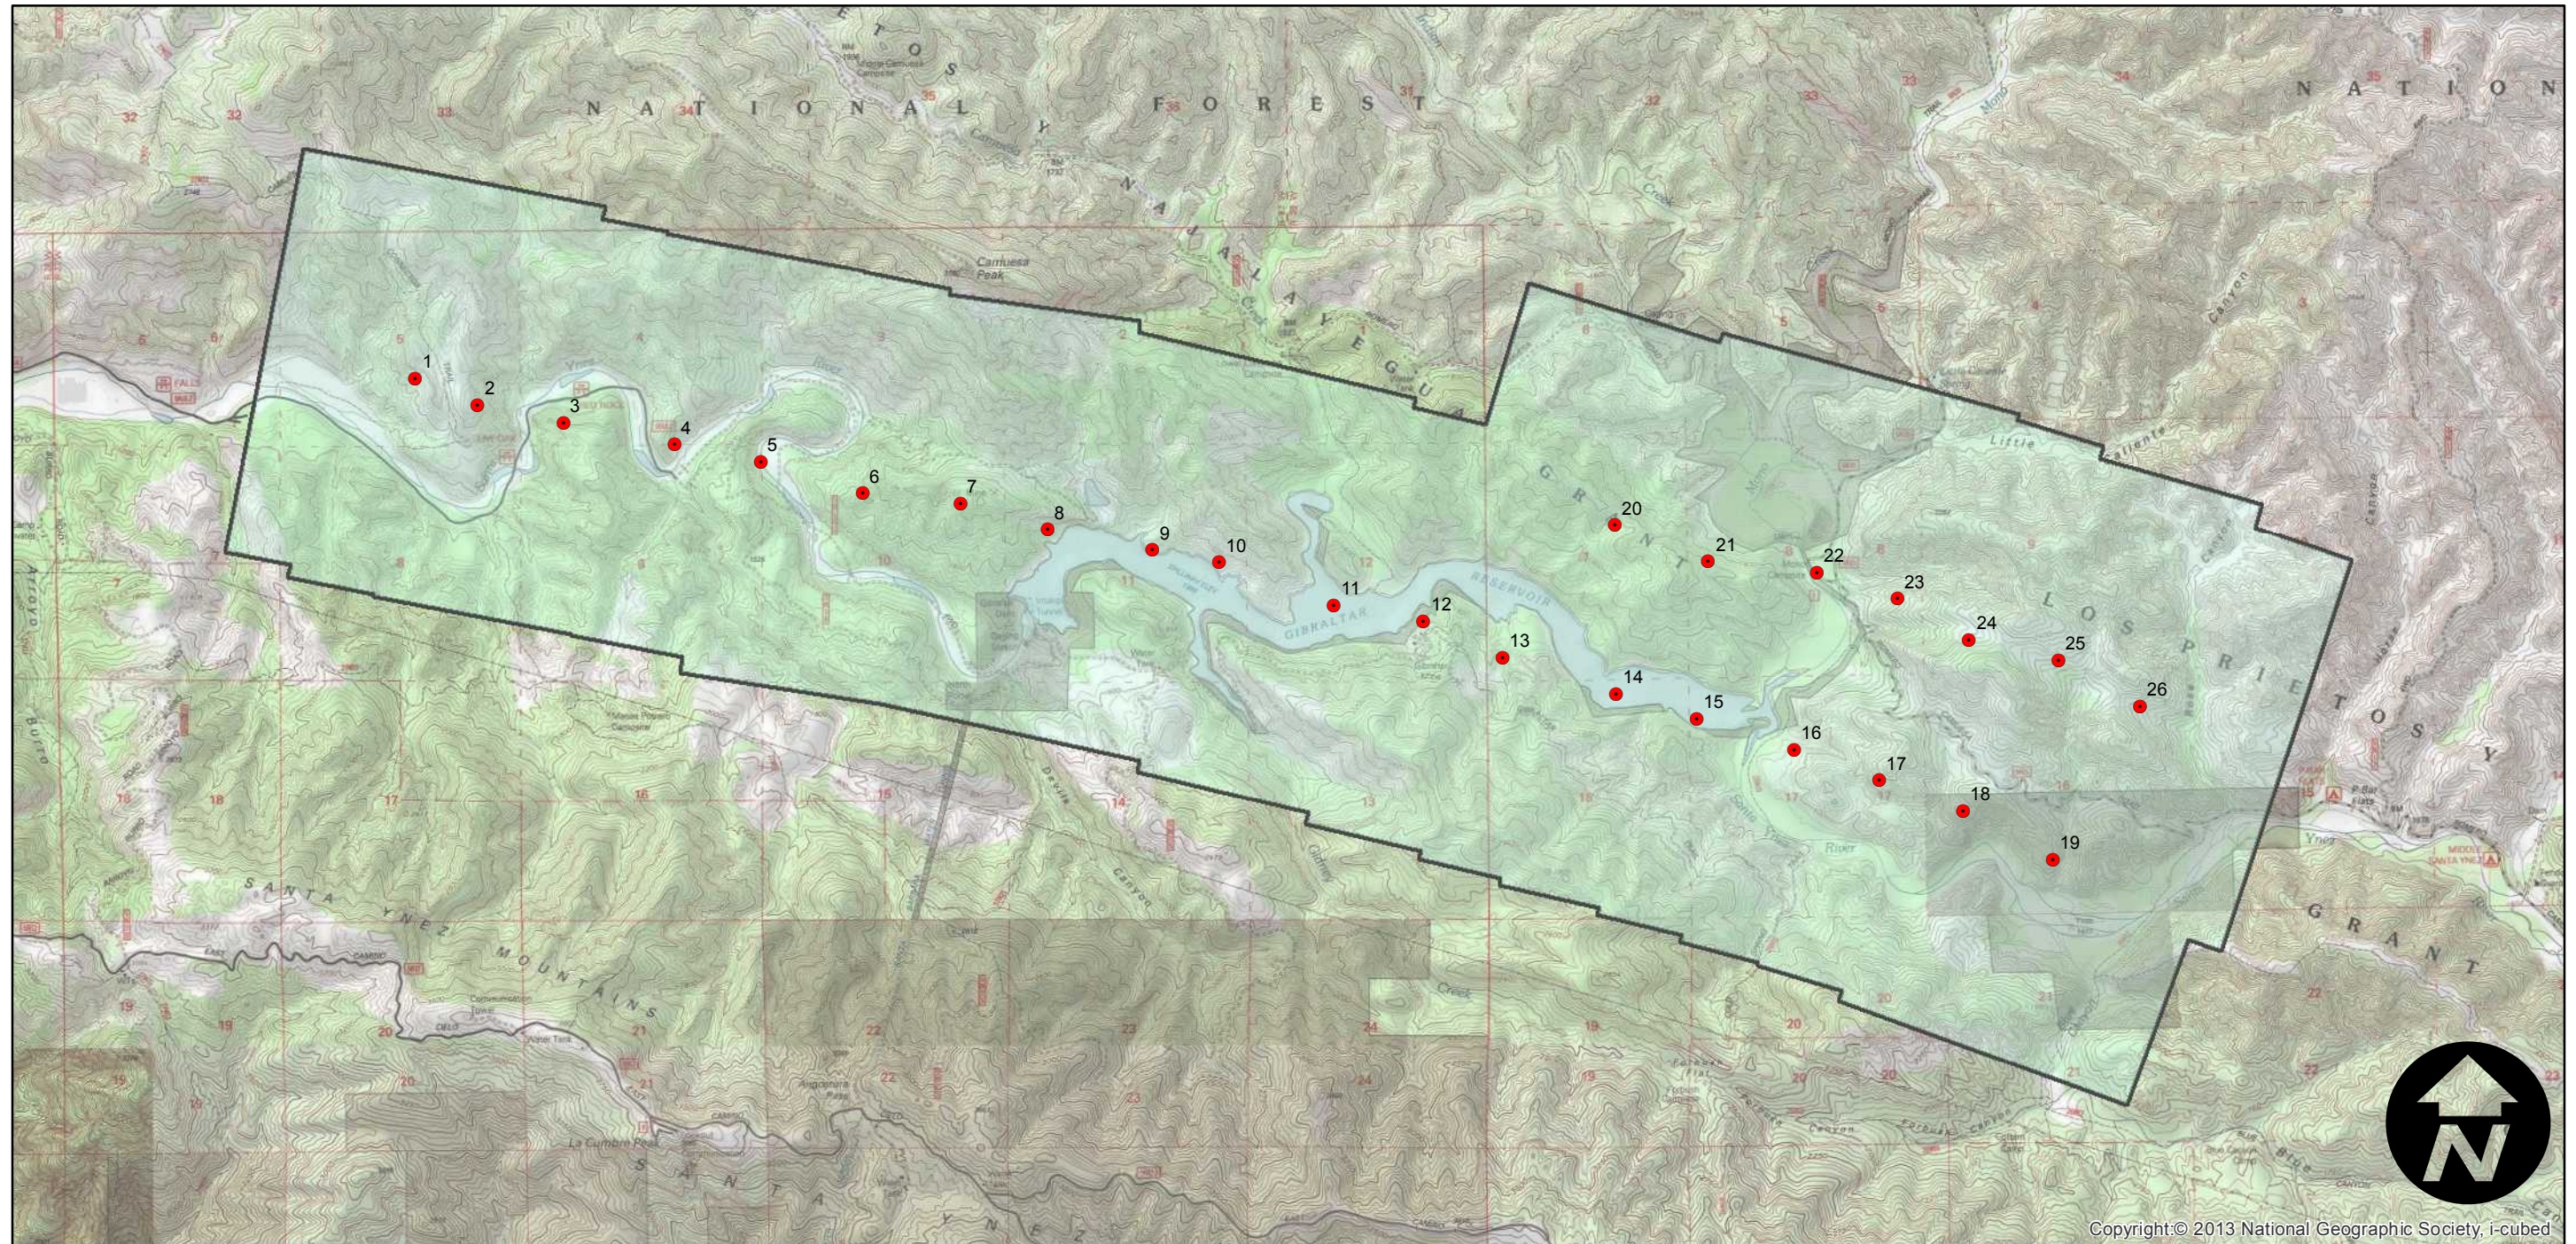

C-1212

Counties: Santa Barbara
Flight date(s): 10-1-1930 to 10-31-1930
Scale: 1:12,000
Overlap: 60%

Note: Gibraltar Reservoir. Acquired from Whittier College,
January 2013. Nitrate negatives scanned, 2015.

Complete Metadata:
<http://www.library.ucsb.edu/mil/aerial-photography-tools>

FLIGHT LOCATION

0 0.5 1 2 Miles

Index to Aerial Photography
Page 1 of 1

Scale of this index: 1:45,000

Copyright © 2013 National Geographic Society, i-cubed