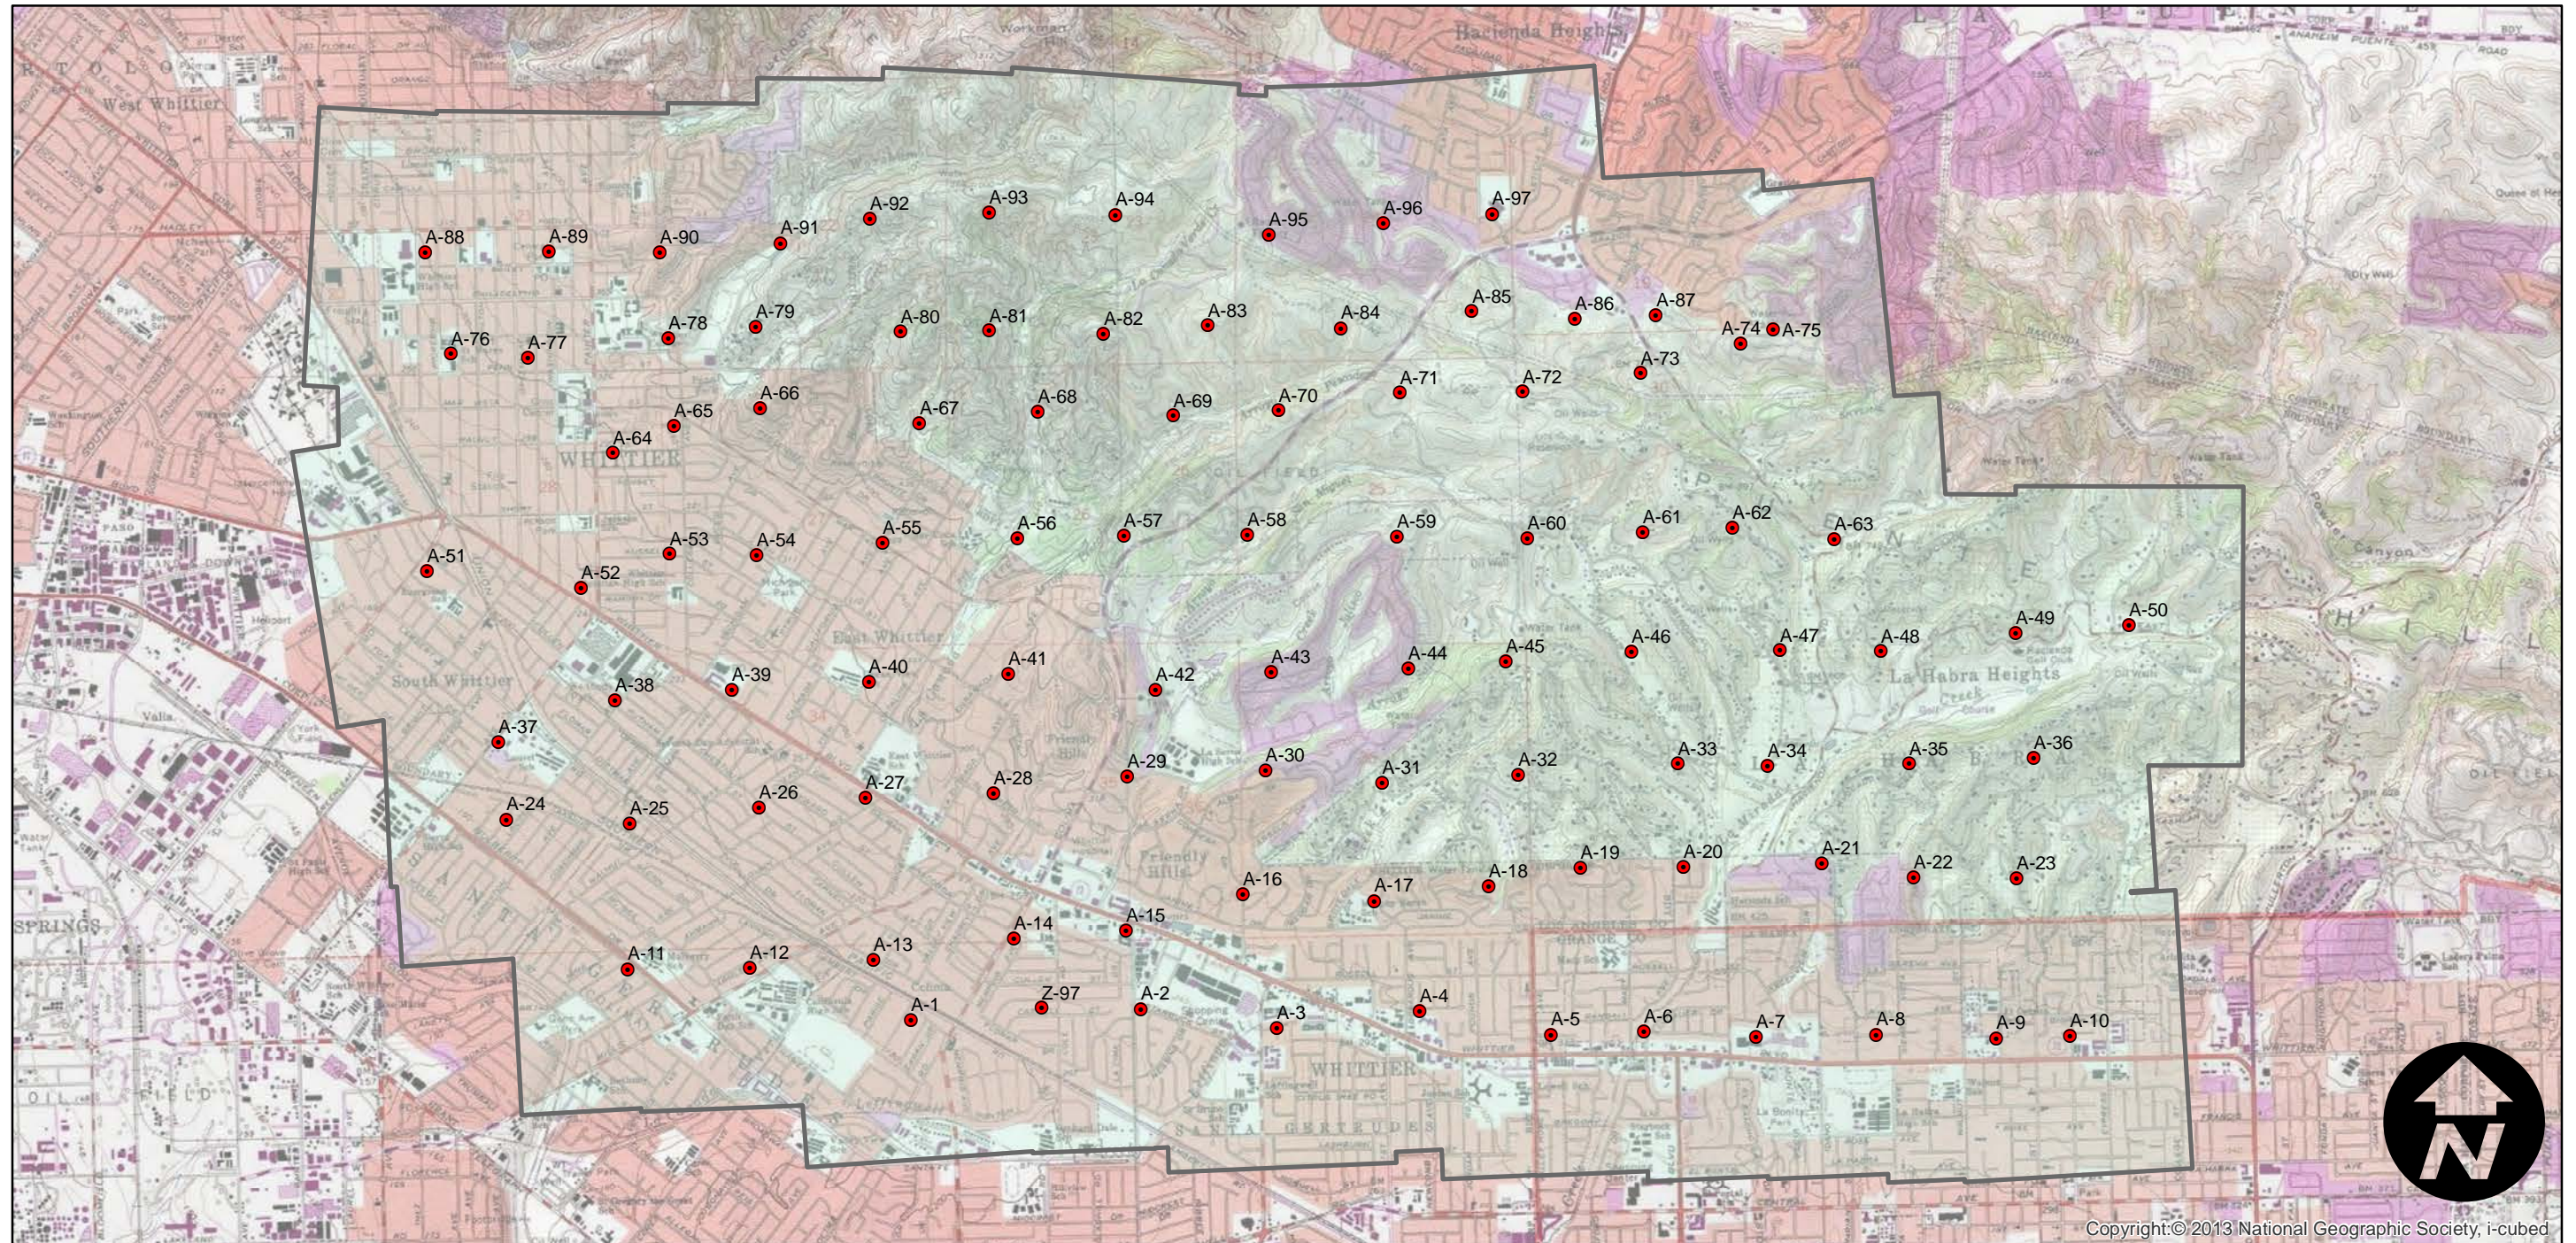

C-1183

Counties: Los Angeles, Orange
Flight date(s): 10-01-1930 to 10-31-1930
Scale: 1:7,200
Overlap: 60%

Note: West Coyote Hills to Whittier. Copy negatives acquired 1986. Prints and nitrate negatives acquired from Whittier College, January 2013.

Complete Metadata:
<http://www.library.ucsb.edu/mil/aerial-photography-tools>

C-1183

Counties: Los Angeles, Orange
Flight date(s): 10-01-1930 to 10-31-1930
Scale: 1:7,200
Overlap: 60%

Complete Metadata:
<http://www.library.ucsb.edu/mil/aerial-photography-tools>

Note: West Coyote Hills to Whittier. Copy negatives acquired 1986. Prints and nitrate negatives acquired from Whittier College, January 2013.

0 0.5 1 2 Miles