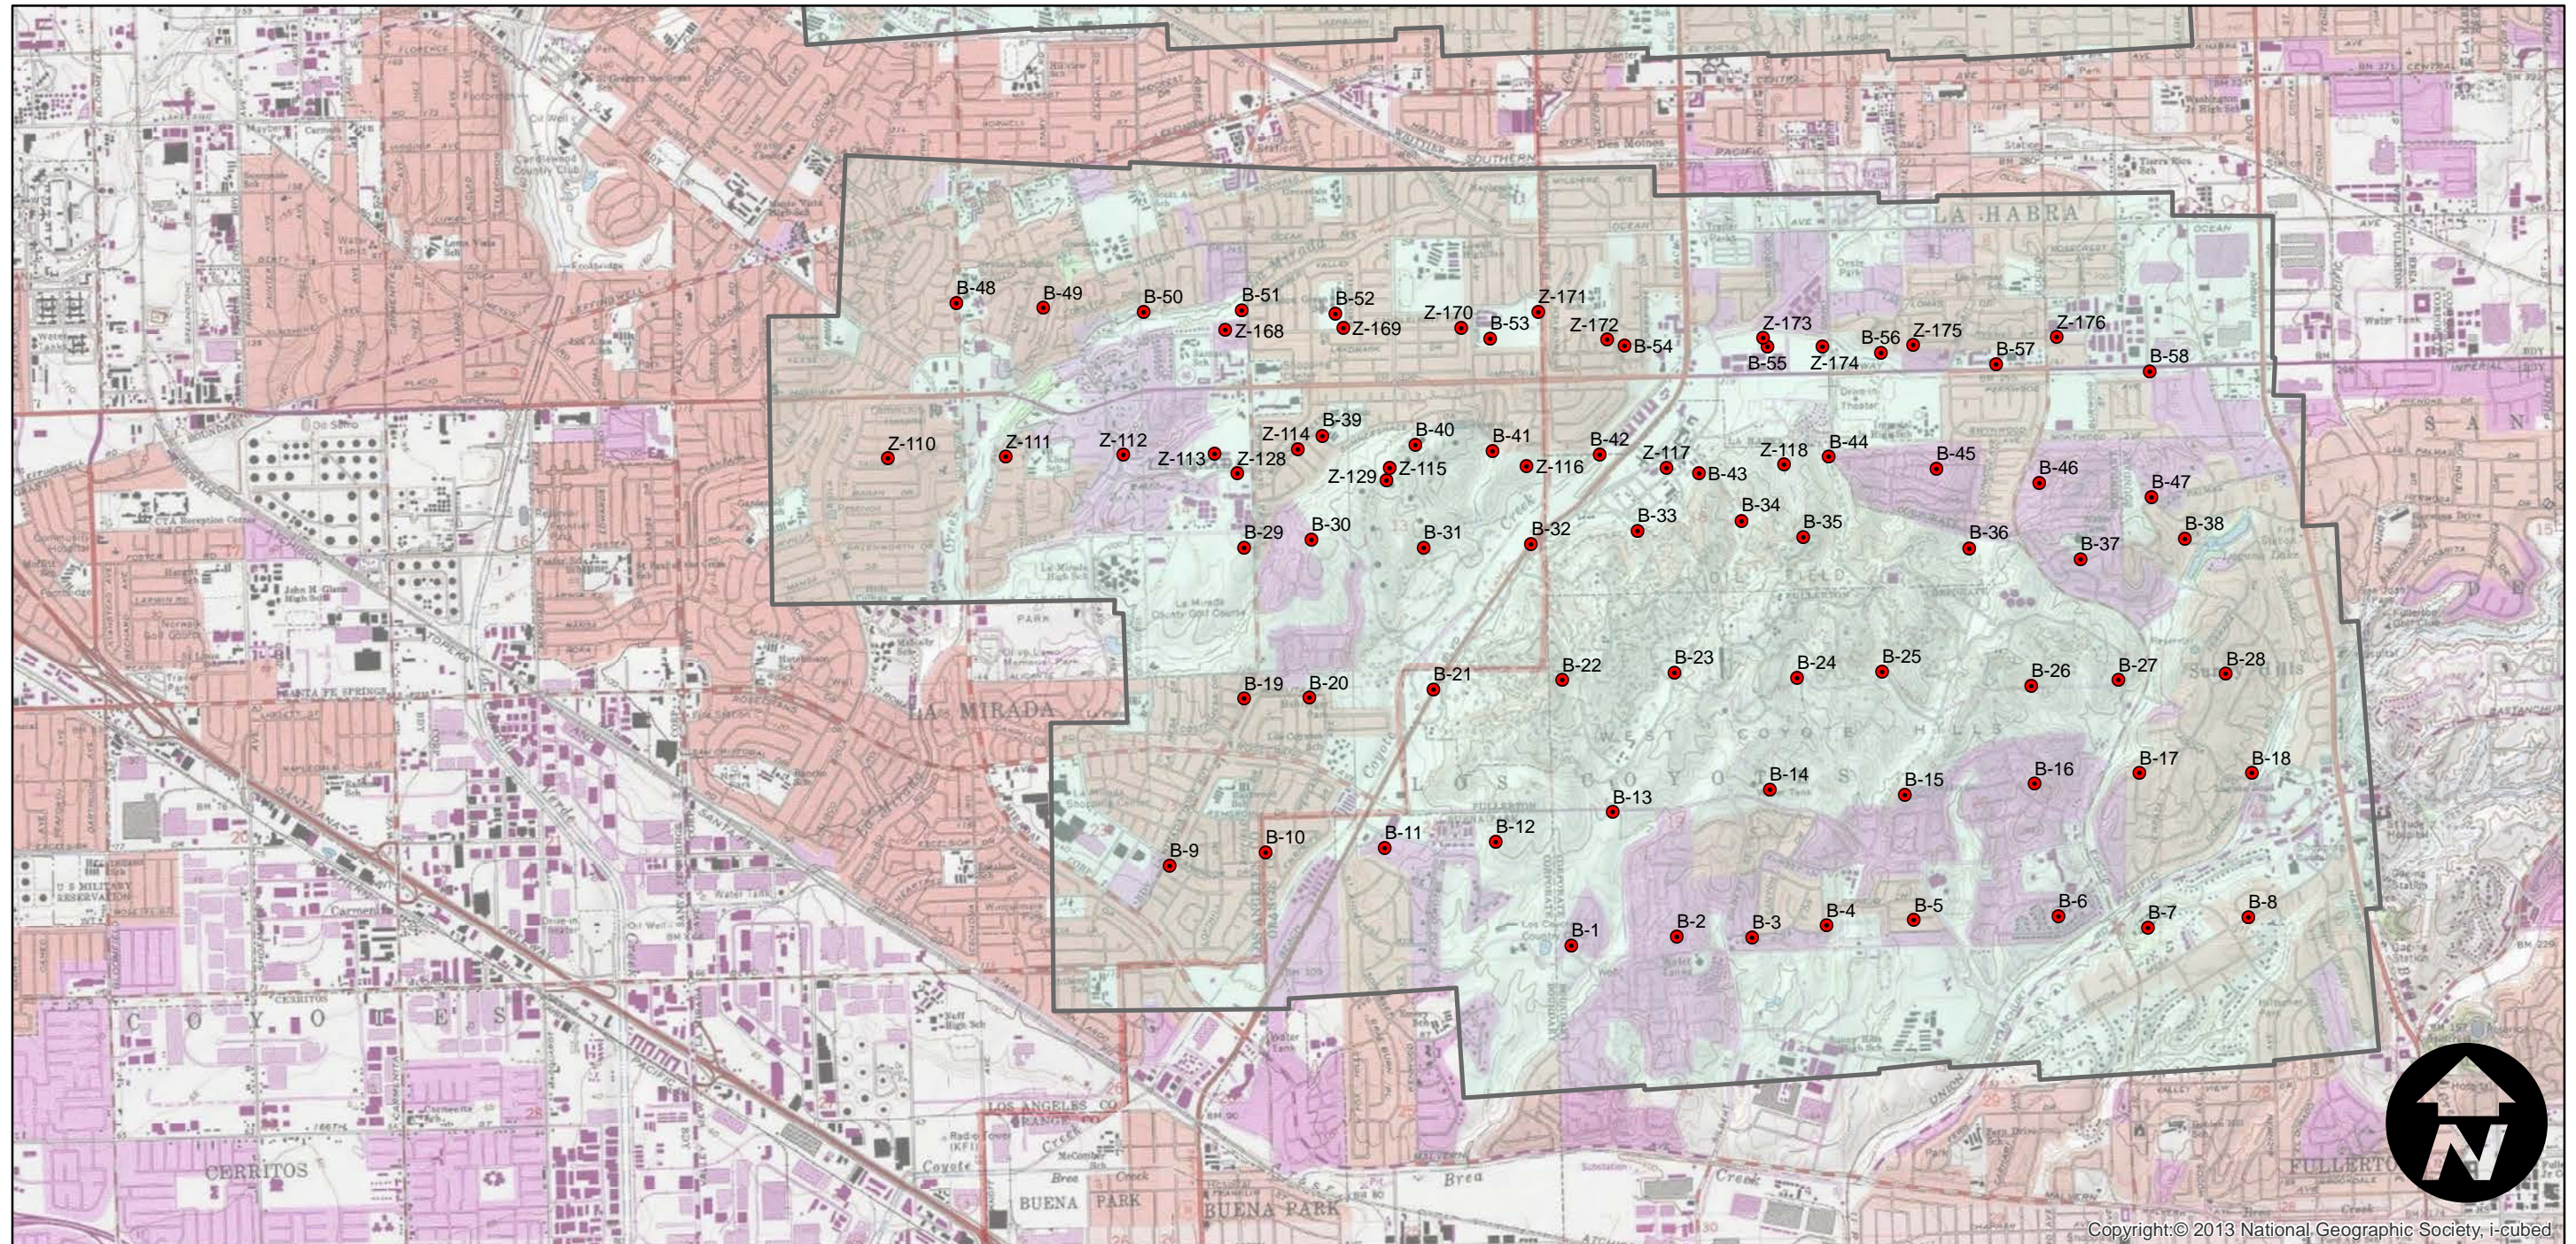

C-1183

Counties: Los Angeles, Orange
Flight date(s): 10-01-1930 to 10-31-1930
Scale: 1:7,200
Overlap: 60%

Note: West Coyote Hills to Whittier. Copy negatives acquired 1986. Prints and nitrate negatives acquired from Whittier College, January 2013.

Complete Metadata:
<http://www.library.ucsb.edu/mil/aerial-photography-tools>

C-1183

Counties: Los Angeles, Orange
Flight date(s): 10-01-1930 to 10-31-1930
Scale: 1:7,200
Overlap: 60%

Complete Metadata:
<http://www.library.ucsb.edu/mil/aerial-photography-tools>

Note: West Coyote Hills to Whittier. Copy negatives acquired 1986. Prints and nitrate negatives acquired from Whittier College, January 2013.

0 0.5 1 2 Miles