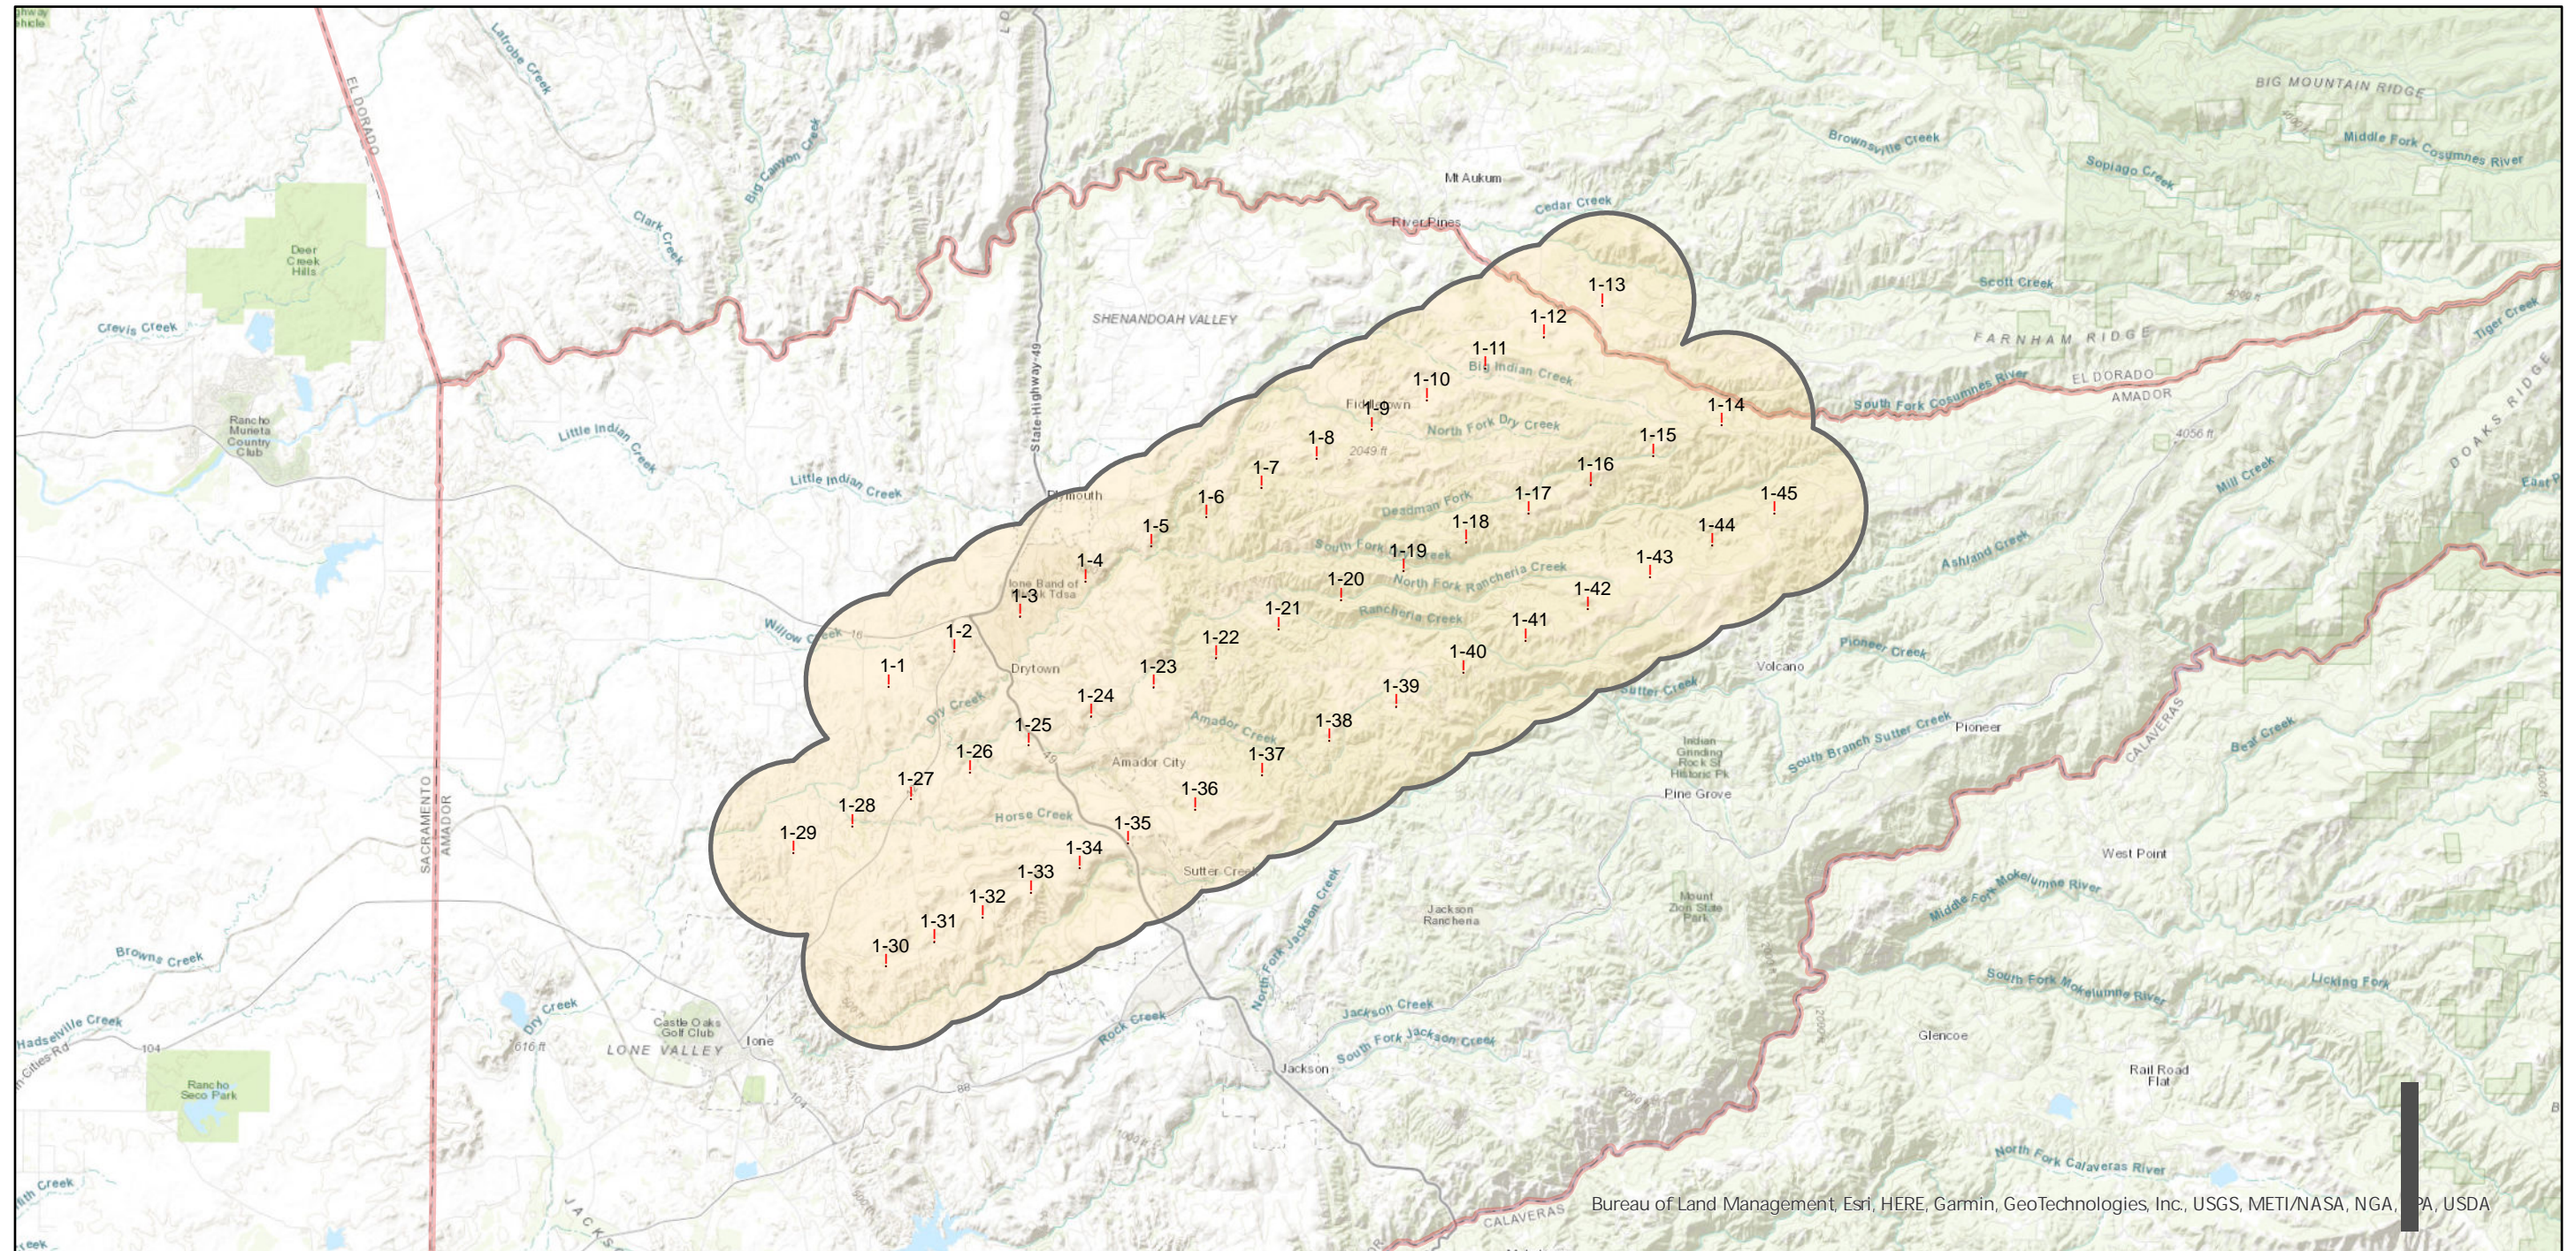

AMADOR-COUNTY

Counties: Amador
Flight date(s): 09-12-1961
Scale: 1:20,000
Overlap: 60%

Note: Amador City and vicinity: includes the areas of Drytown, Fiddletown, Sutter Creek, and partial coverage of Plymouth.

FLIGHT LOCATION

0 2.5 5 10 Miles