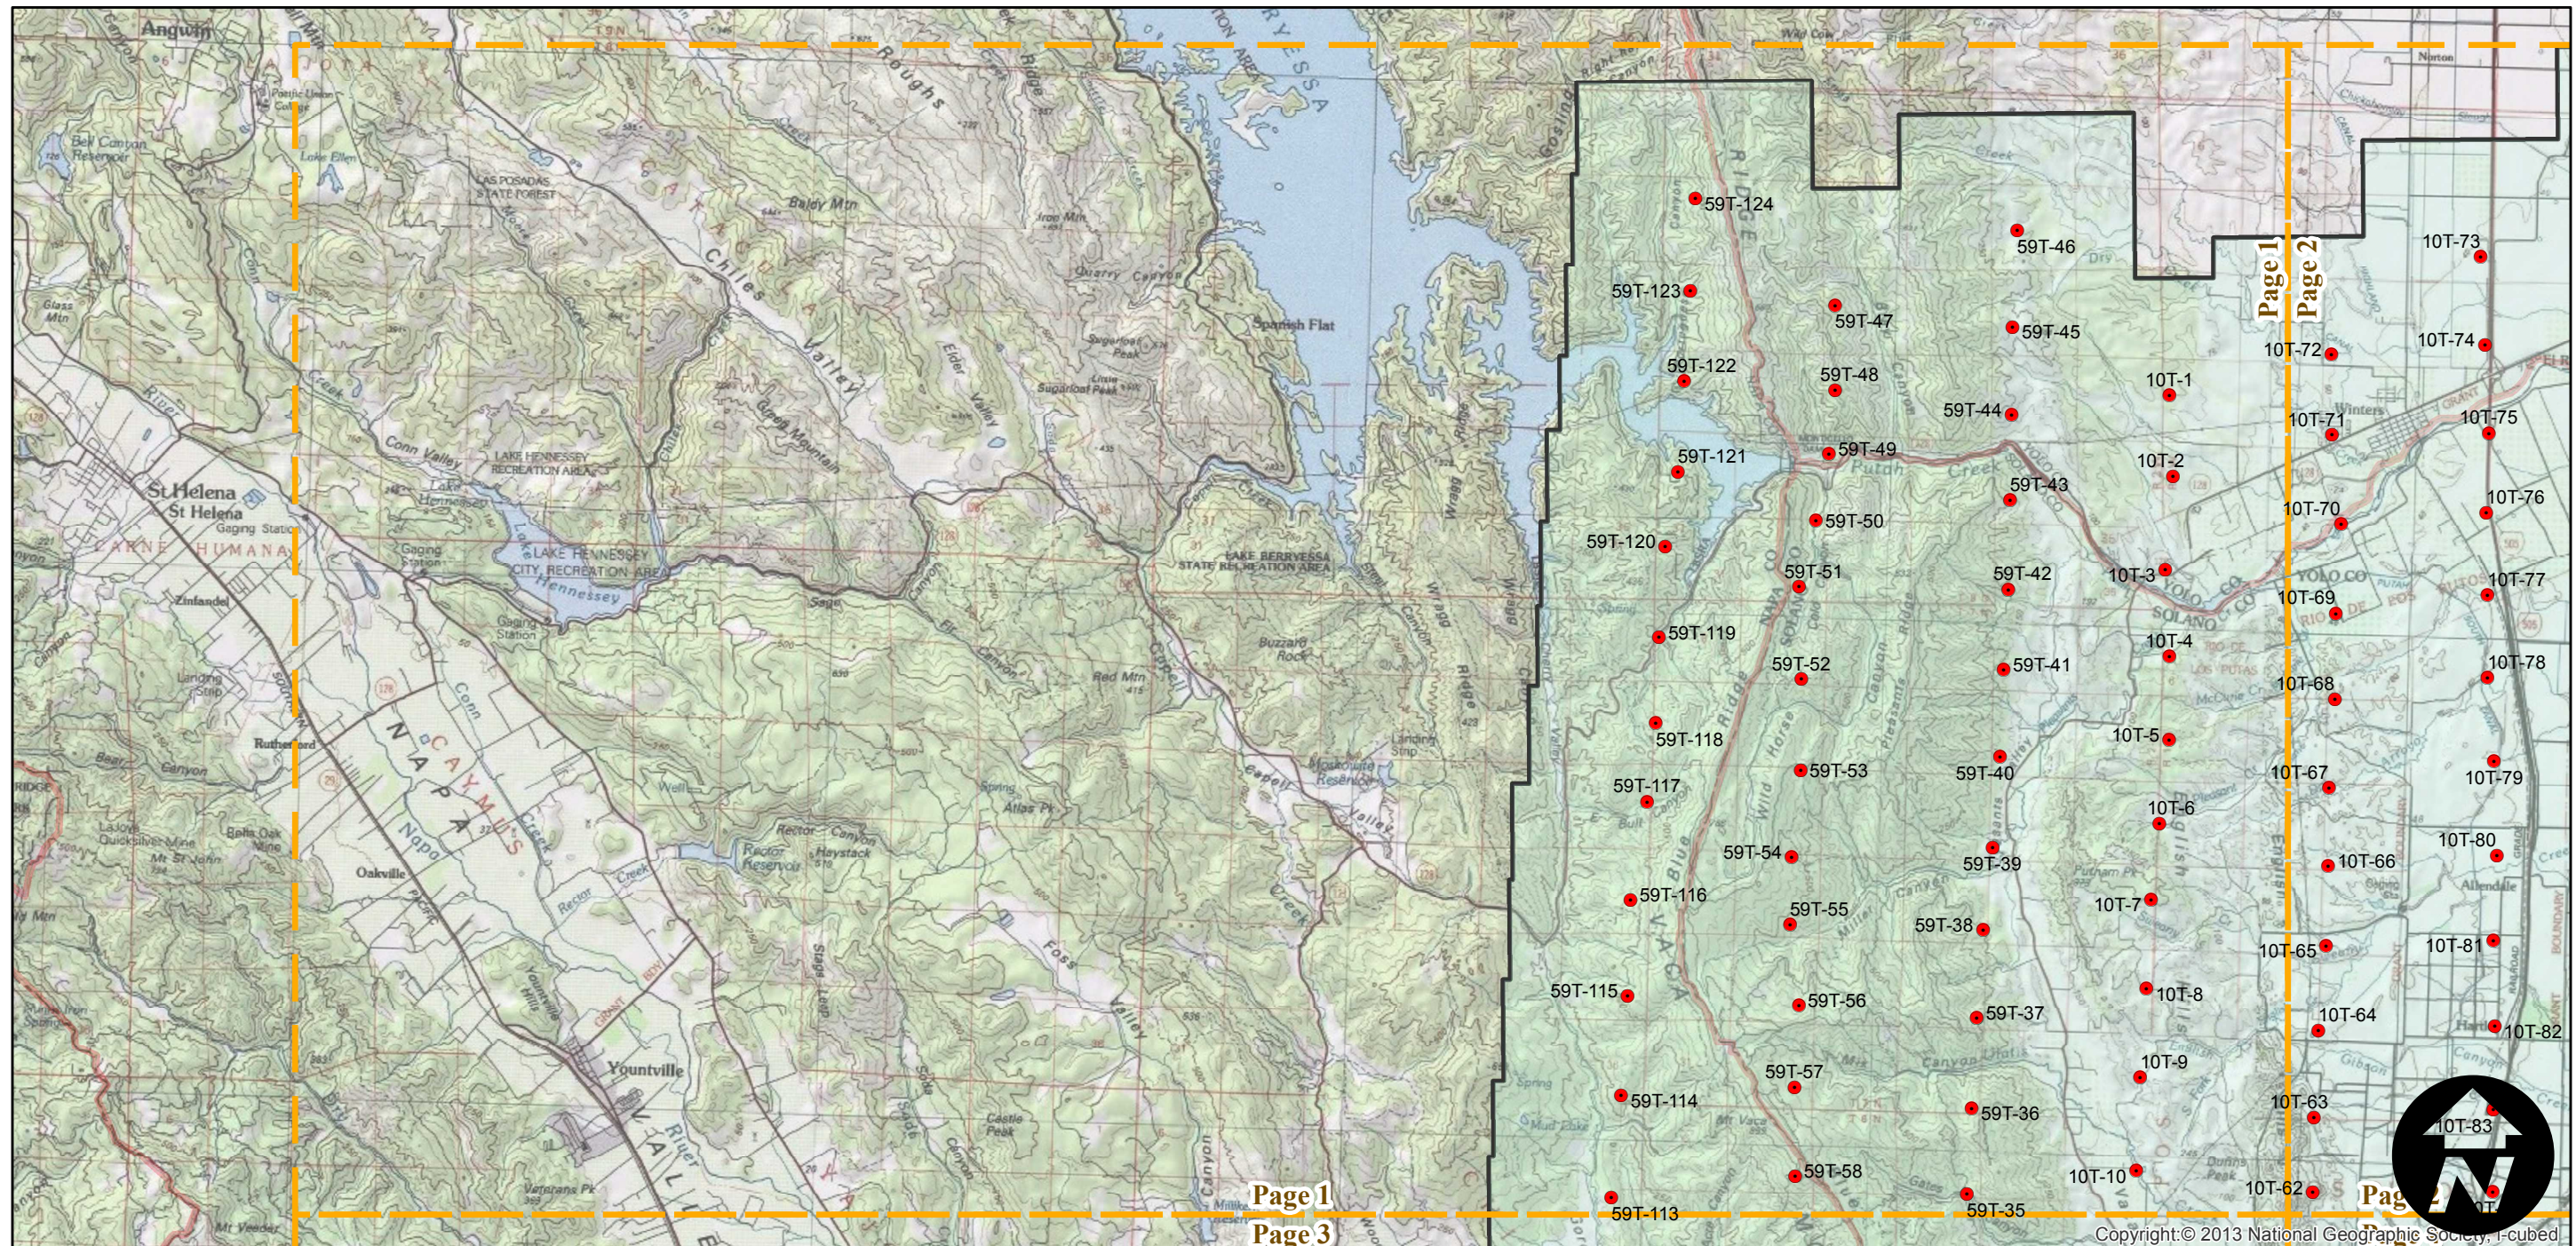

ABO-1957

Counties: Solano
Flight date(s): 5/21/1957 to 8/23/1957
Scale: 1:20,000
Overlap: 60%

Complete Metadata:
<http://www.library.ucsb.edu/mil/aerial-photography-tools>

FLIGHT LOCATION

Index to Aerial Photography
Page Key

Scale of this index: 1:370,000

Copyright © 2013 National Geographic Society, i-cubed

ABO-1957

Counties: Solano
Flight date(s): 5/21/1957 to 8/23/1957
Scale: 1:20,000
Overlap: 60%

Complete Metadata:
<http://www.library.ucsb.edu/mil/aerial-photography-tools>

- MIL owns frame
- MIL does not own frame

FLIGHT LOCATION

ABO-1957

Counties: Solano
Flight date(s): 5/21/1957 to 8/23/1957
Scale: 1:20,000
Overlap: 60%

Complete Metadata:
<http://www.library.ucsb.edu/mil/aerial-photography-tools>

ABO-1957

Counties: Solano
Flight date(s): 5/21/1957 to 8/23/1957
Scale: 1:20,000
Overlap: 60%

Complete Metadata:
<http://www.library.ucsb.edu/mil/aerial-photography-tools>

- MIL owns frame
- MIL does not own frame