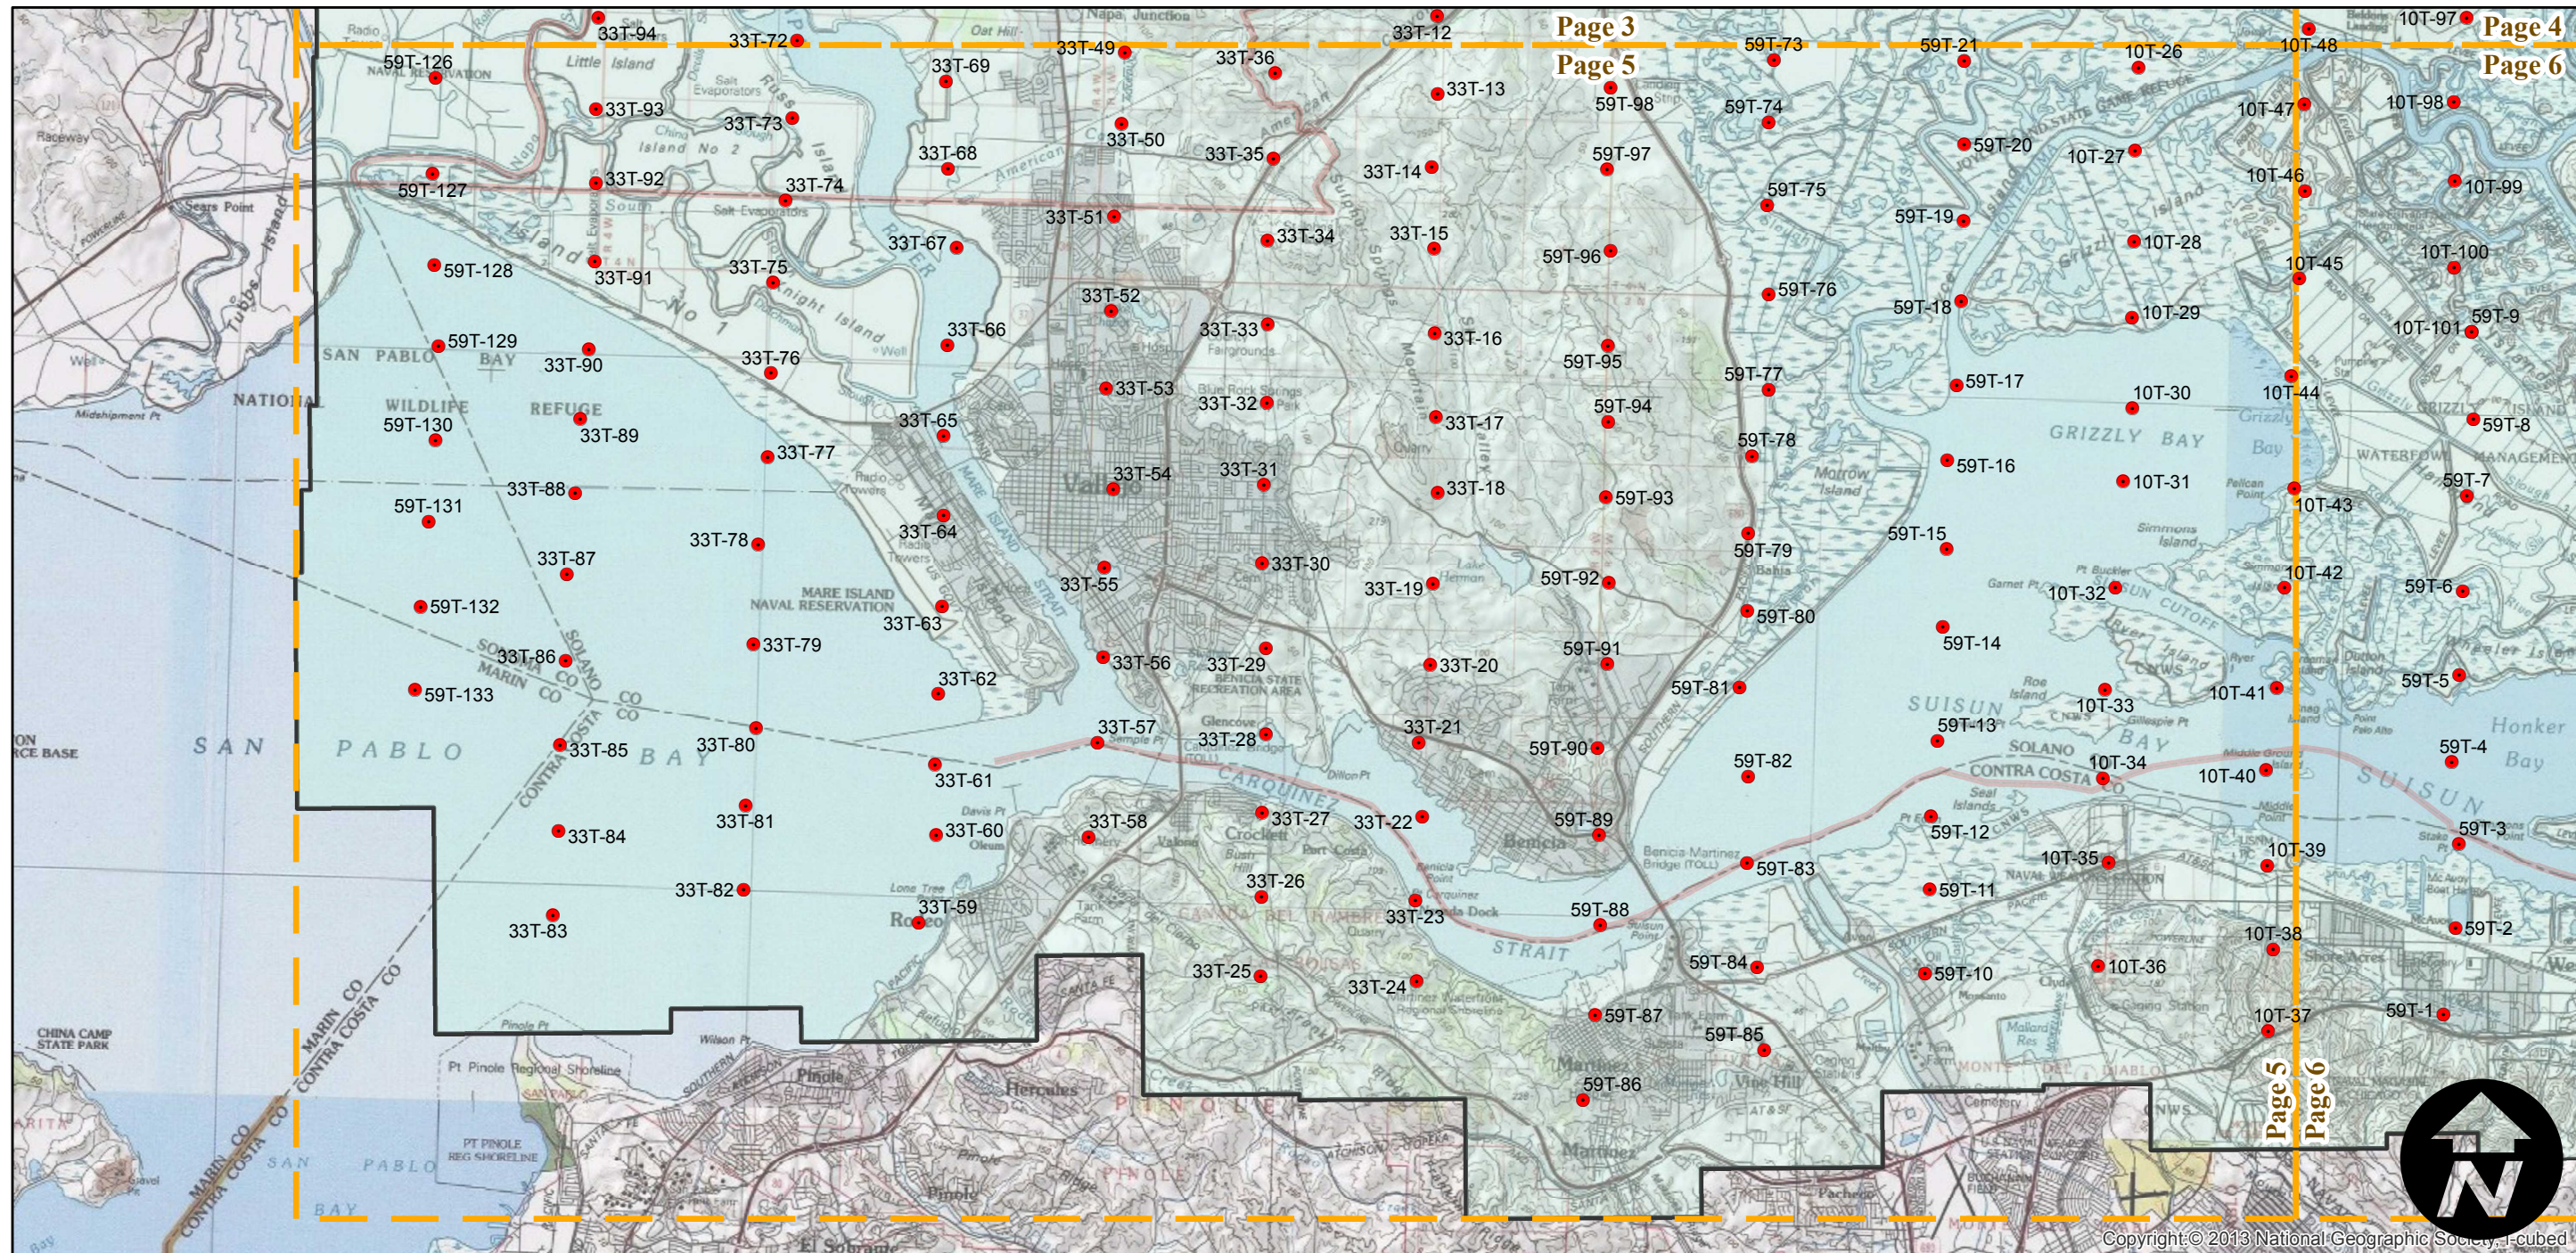

ABO-1957

Counties: Solano
Flight date(s): 5/21/1957 to 8/23/1957
Scale: 1:20,000
Overlap: 60%

Complete Metadata:
<http://www.library.ucsb.edu/mil/aerial-photography-tools>

FLIGHT LOCATION

Index to Aerial Photography
Page Key

ABO-1957

Counties: Solano
Flight date(s): 5/21/1957 to 8/23/1957
Scale: 1:20,000
Overlap: 60%

Complete Metadata:
<http://www.library.ucsb.edu/mil/aerial-photography-tools>

- MIL owns frame
- MIL does not own frame