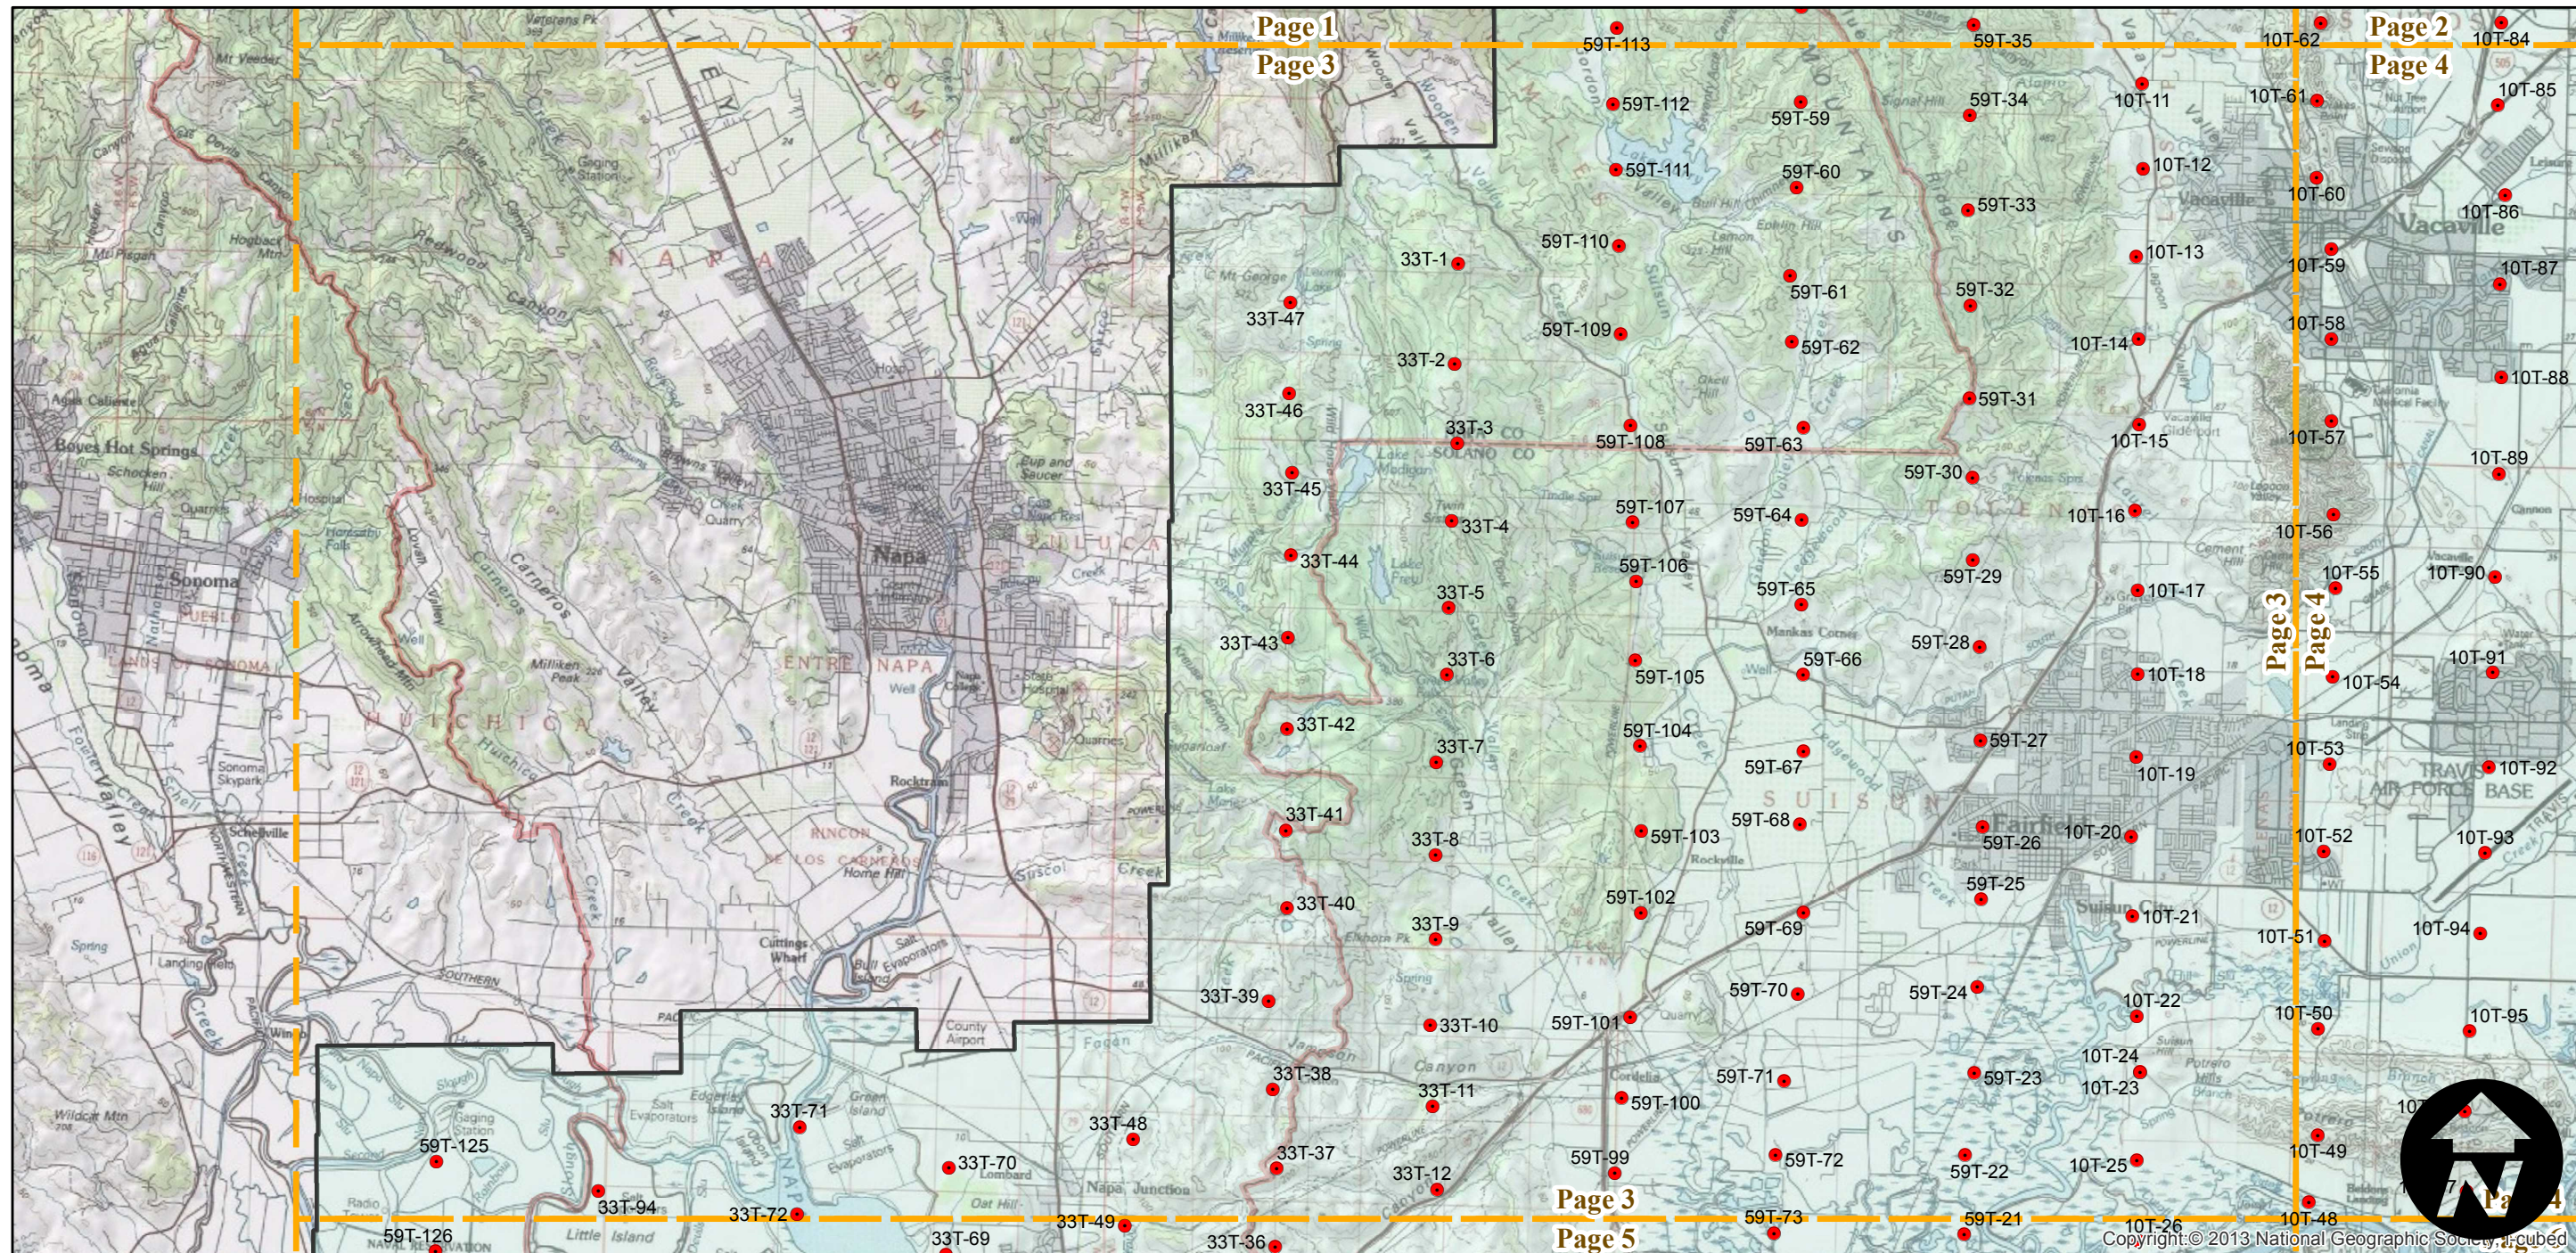

ABO-1957

Counties: Solano
Flight date(s): 5/21/1957 to 8/23/1957
Scale: 1:20,000
Overlap: 60%

Complete Metadata:
<http://www.library.ucsb.edu/mil/aerial-photography-tools>

FLIGHT LOCATION

Index to Aerial Photography
Page Key

ABO-1957

Counties: Solano
Flight date(s): 5/21/1957 to 8/23/1957
Scale: 1:20,000
Overlap: 60%

Complete Metadata:
<http://www.library.ucsb.edu/mil/aerial-photography-tools>

- MIL owns frame
- MIL does not own frame