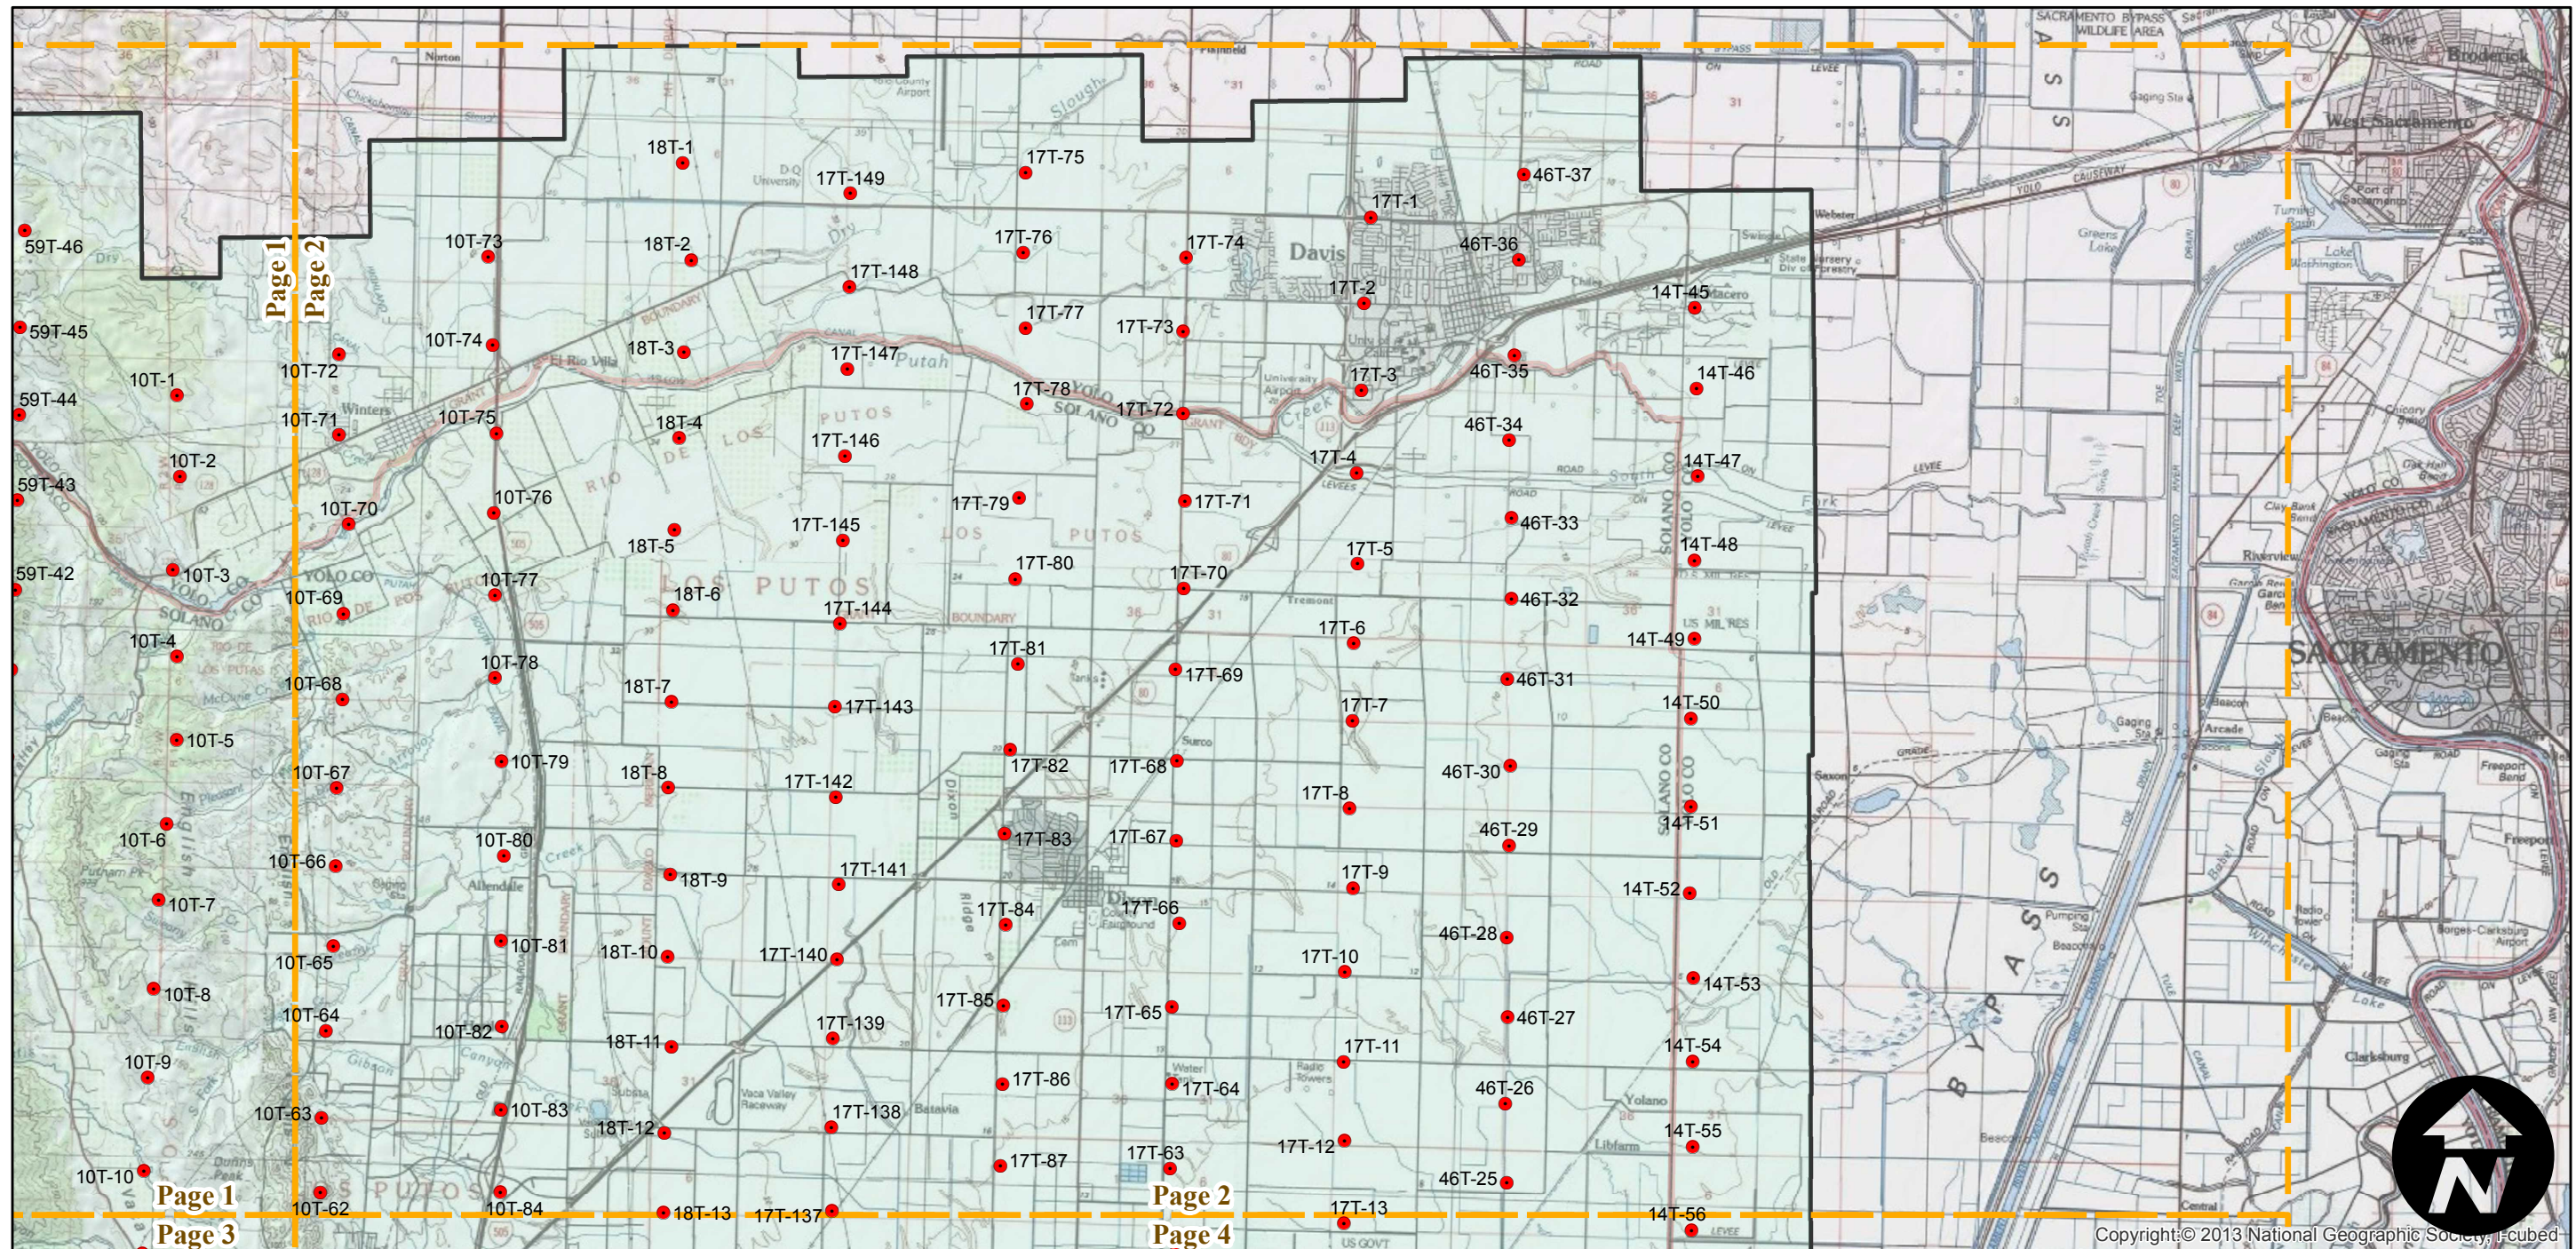

ABO-1957

Counties: Solano
Flight date(s): 5/21/1957 to 8/23/1957
Scale: 1:20,000
Overlap: 60%

Complete Metadata:
<http://www.library.ucsb.edu/mil/aerial-photography-tools>

- MIL owns frame
- MIL does not own frame

FLIGHT LOCATION

0 2.5 5 10 Miles

Index to Aerial Photography
Page 2 of 6

Scale of this index: 1:127,500

Copyright: © 2013 National Geographic Society, Inc. Used by permission.