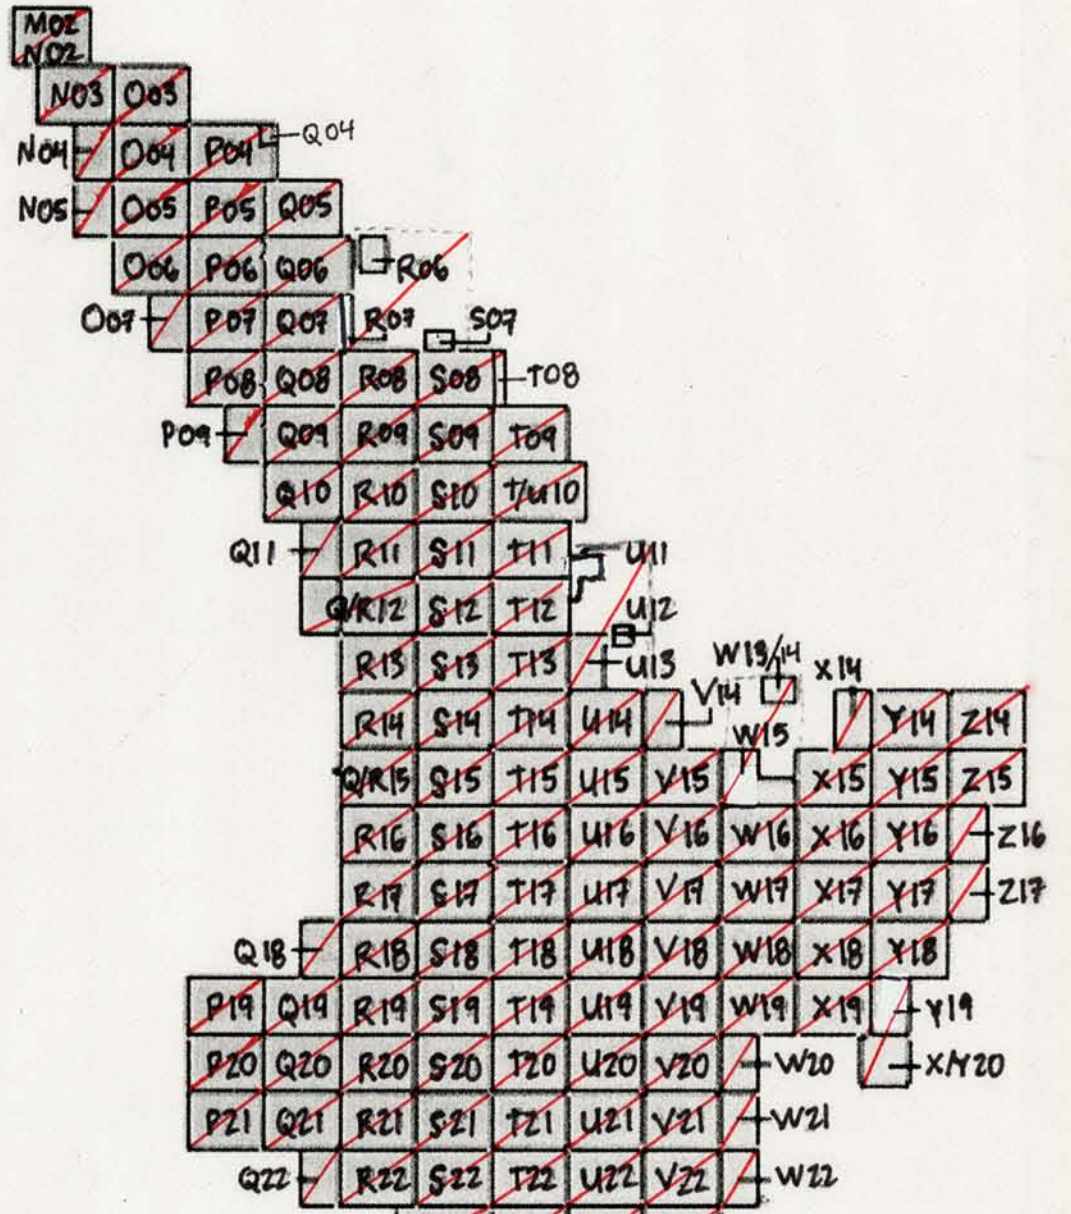

260 Map Series

Scale 1:50 000

L01

CHAT 1
 CHAT 2
 AUCK 15

NEW ZEALAND (SERIES) 9070s
 NEW ZEALAND DEPT. OF LANDS & SURVEY 50
 NZMS 260 N45
 NEW ZEALAND TOPOGRAPHICAL MAP
 1:50,000