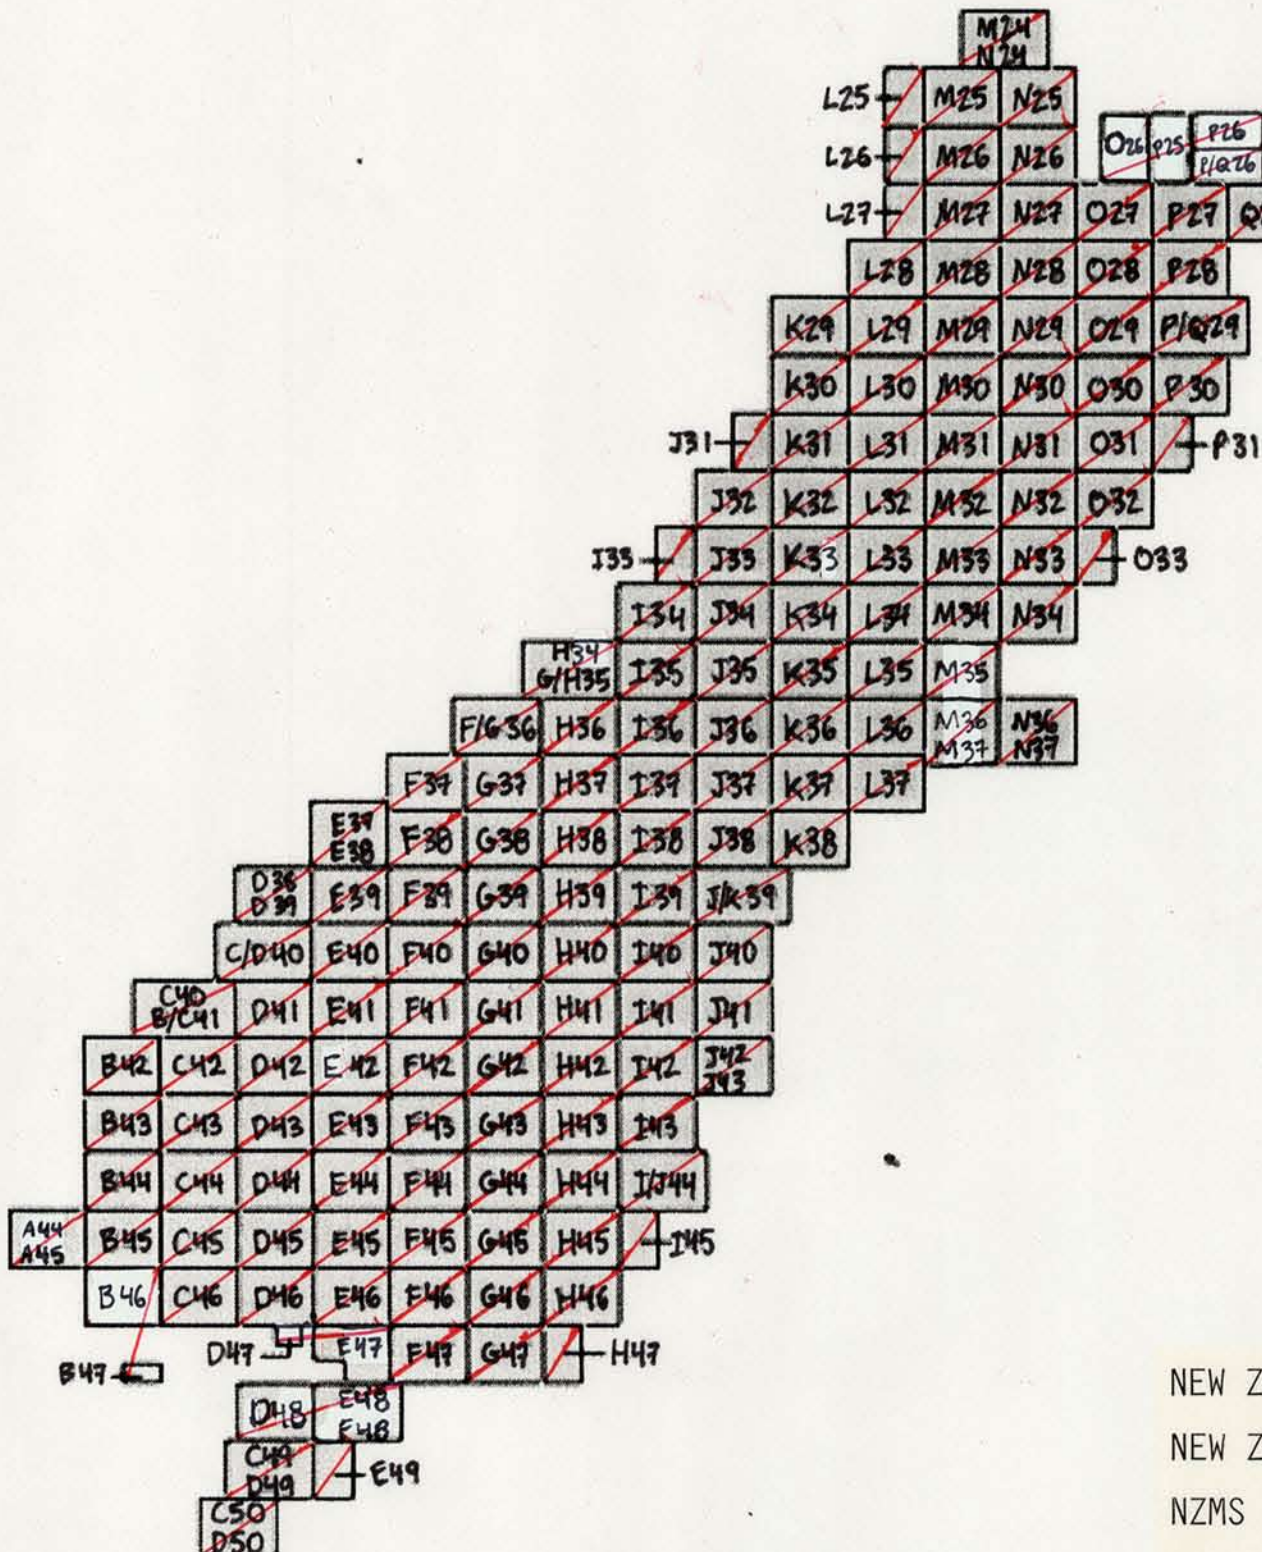

260 Map Series

Scale 1:50 000

L01

CHAT 1
 CHAT 2
 AUCK 15

NEW ZEALAND (SERIES) 9070s
 NEW ZEALAND DEPT. OF LANDS & SURVEY 50
 NZMS 260 N45
 NEW ZEALAND TOPOGRAPHICAL MAP
 1:50,000