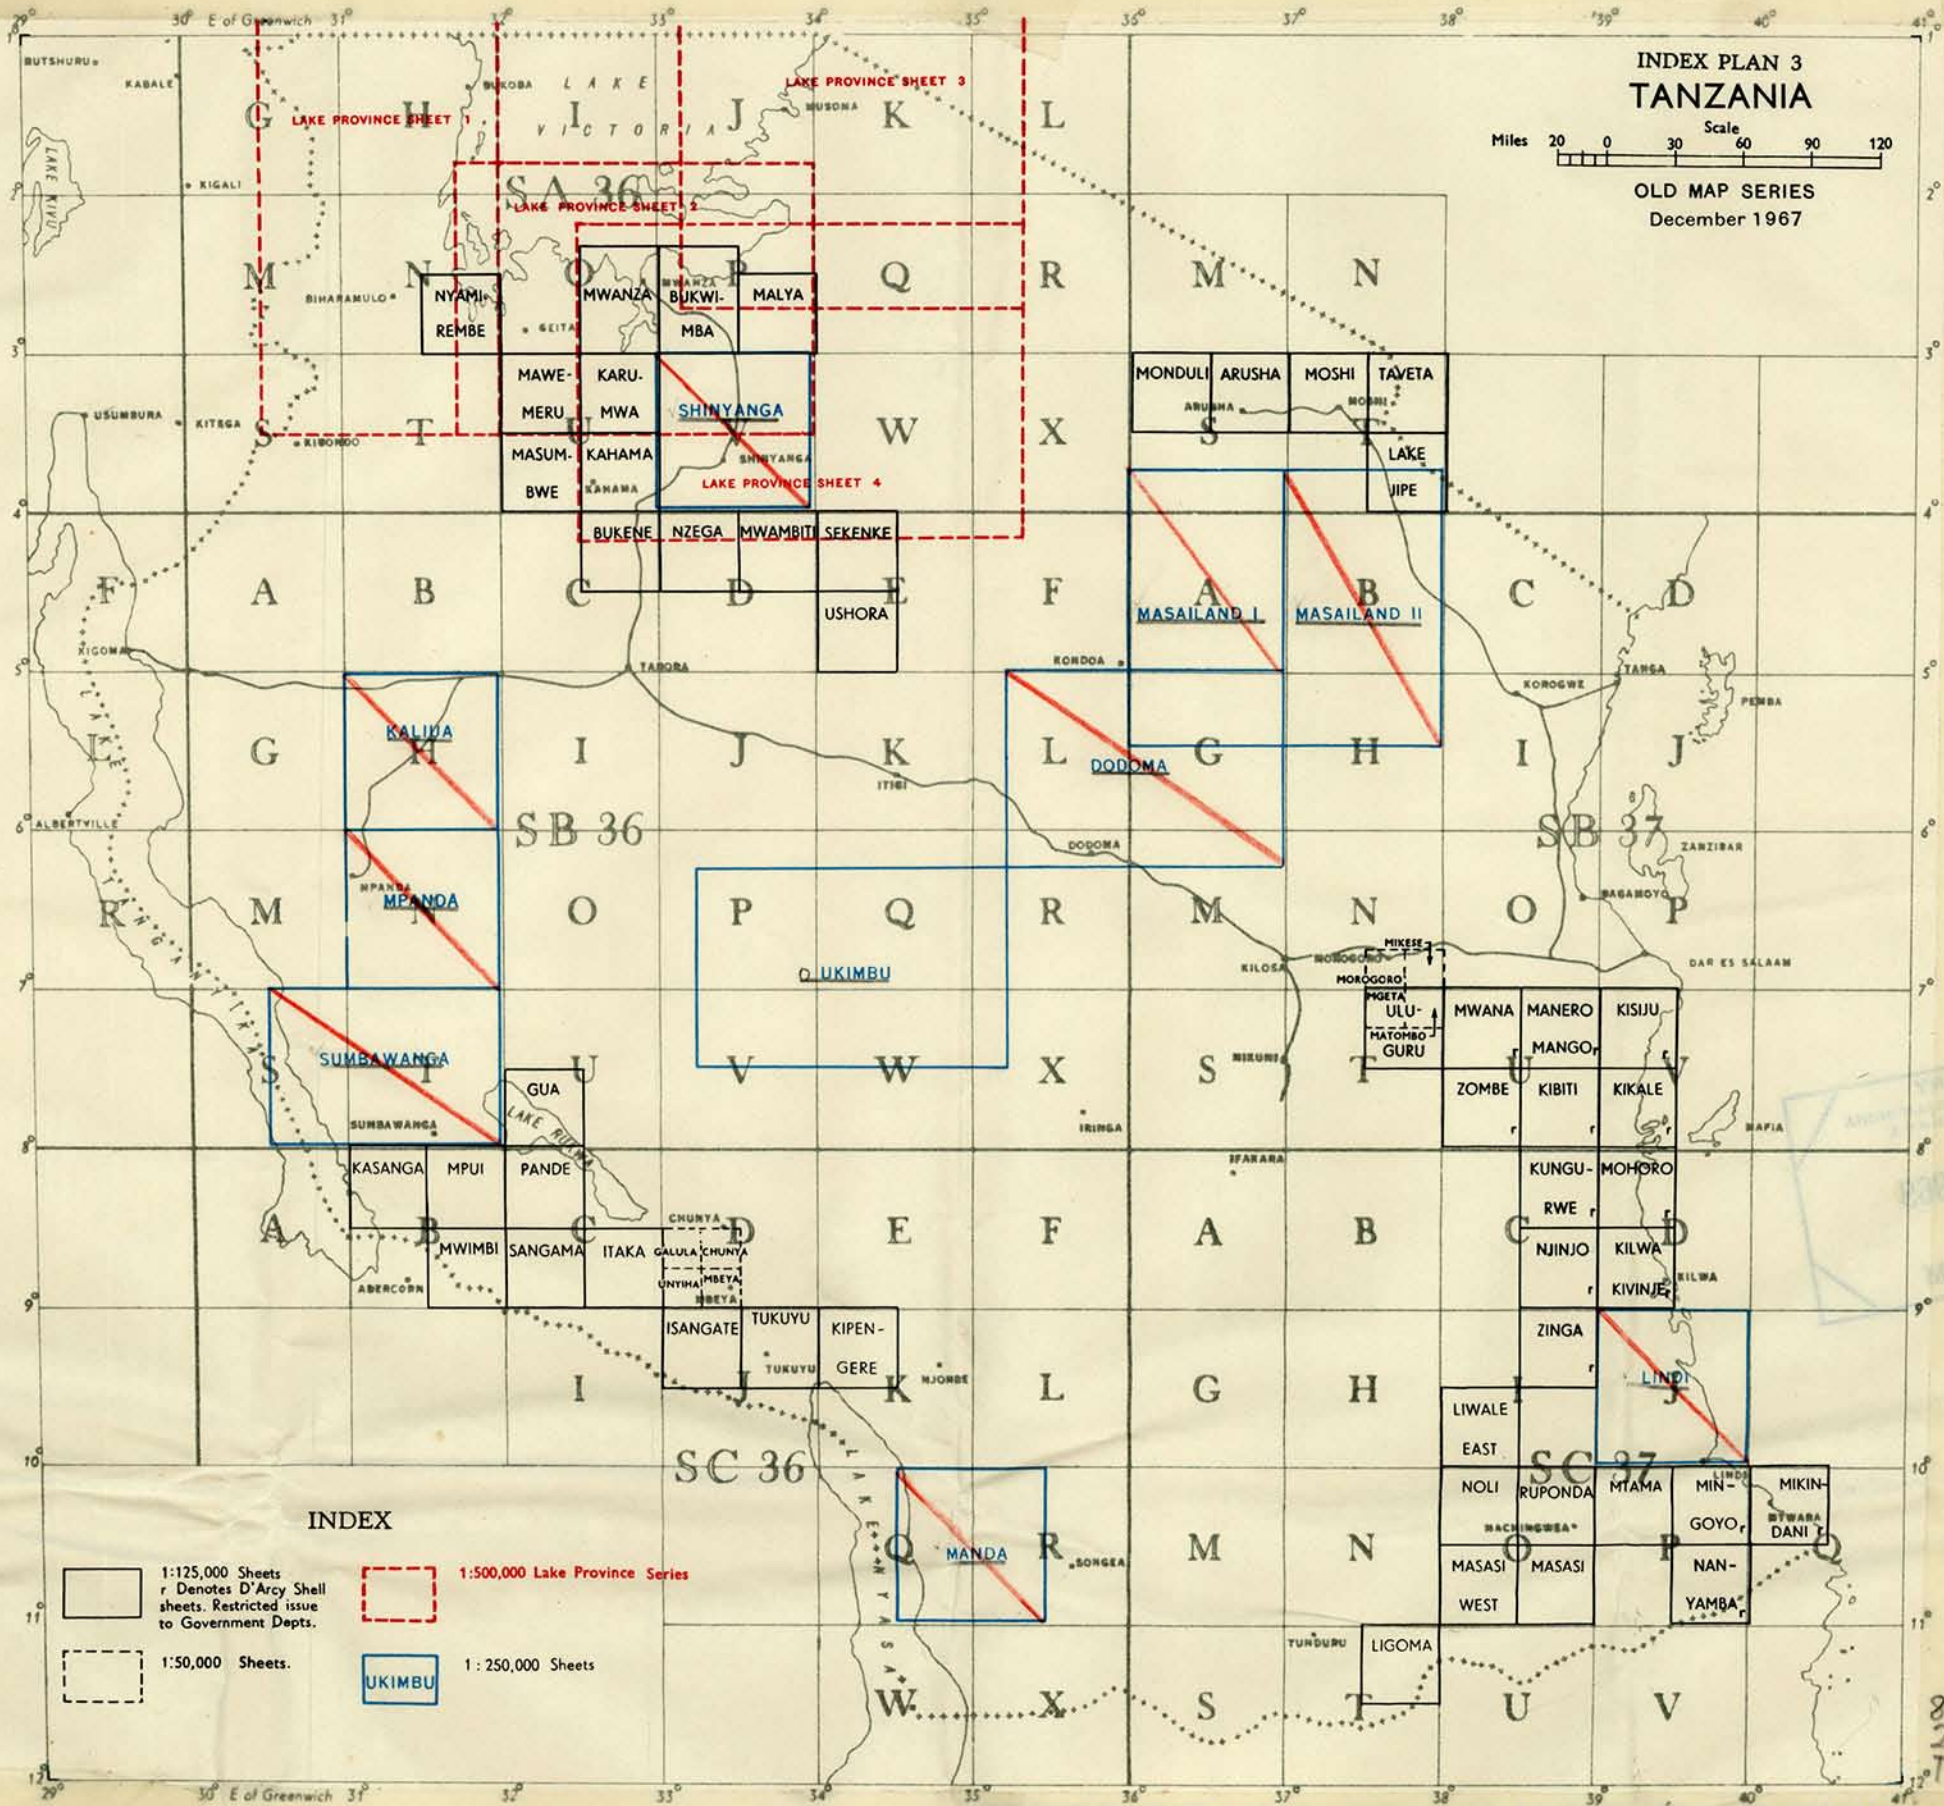

INDEX PLAN 3
TANZANIA

OLD MAP SERIES
December 1967

INDEX

- 1:125,000 Sheets
r Denotes D'Arcy Shell sheets. Restricted issue to Government Depts.
- 1:500,000 Lake Province Series
- 1:50,000 Sheets.
- UKIMBU 1:250,000 Sheets

COMPILED, DRAWN & PRINTED BY THE SURVEY DIVISION, MINISTRY OF LANDS, SETTLEMENT & WATER DAR ES SALAAM

8760B
250
T2

FILE ALPHABETICALLY

TANZANIA
8760B
250
T2