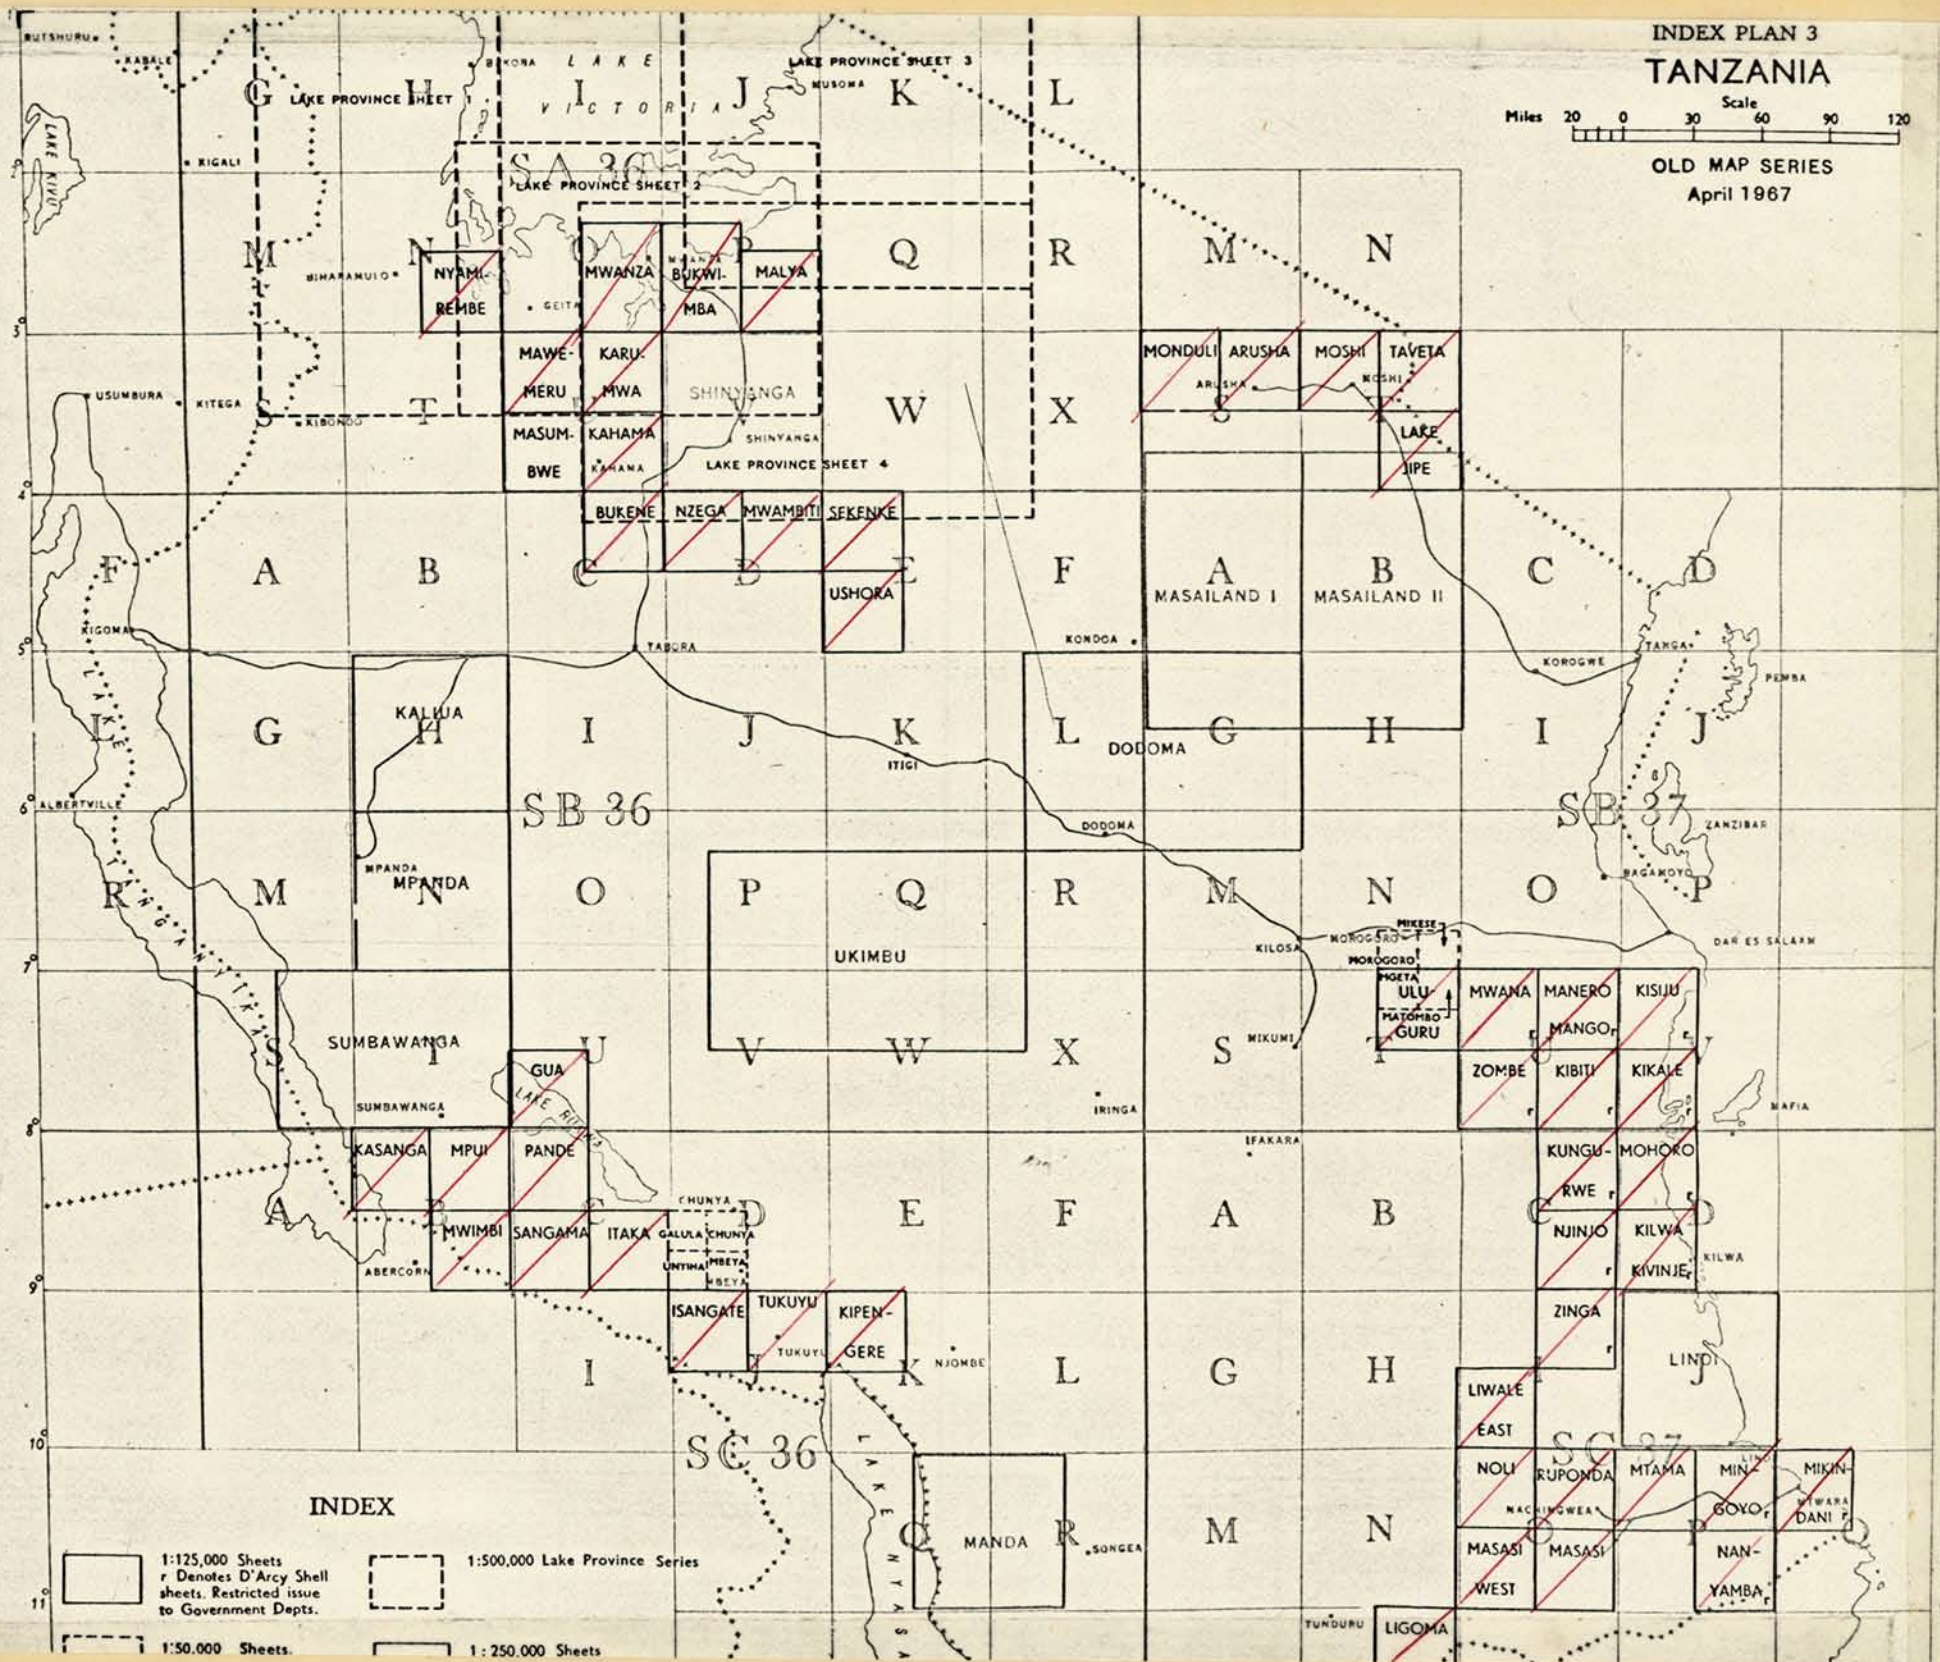

INDEX PLAN 3
TANZANIA

Scale
Miles 20 0 30 60 90 120

OLD MAP SERIES
April 1967

INDEX MAP

8760s

TANZANIA (SERIES)

125

1:125,000

T3

FILE ALPHABETICALLY