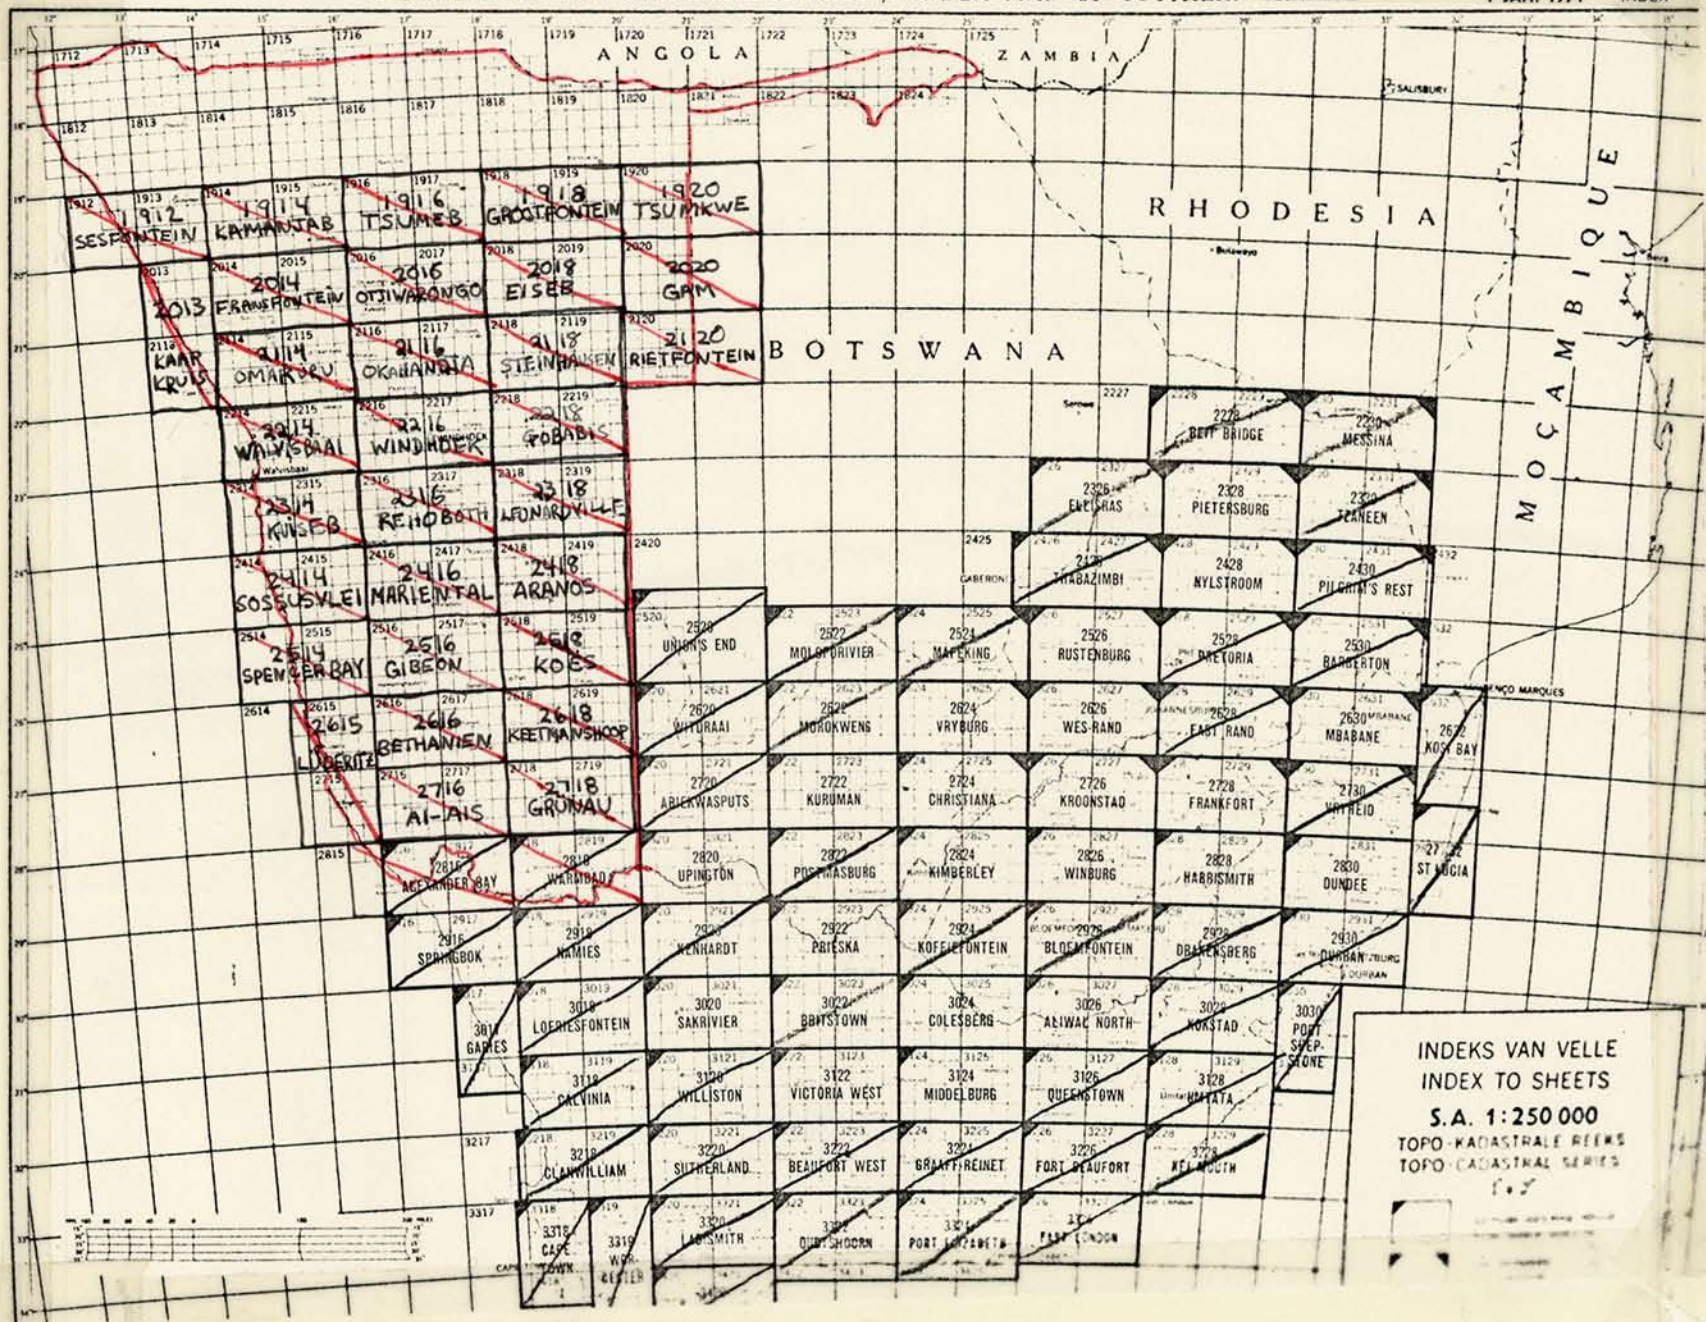

INDEKSKAART VAN SUIDELIKE AFRIKA / INDEX MAP OF SOUTHERN AFRICA

SOOS OP/AS AT INDEKS  
1 JAN. 1971 INDEX

INDEKS VAN VELLE  
INDEX TO SHEETS  
S.A. 1:250 000  
TOPO-KADAESTRALE REKES  
TOPO-CADASTRAL SERIES

INDEX MAP 8660s  
SOUTHWEST AFRICA 250  
SOUTH AFRICA, TRIGONOMETRICAL SURVEY NAMIBIA, SURVEYOR GENERAL S7  
SOUTHWEST AFRICA 1:250,000  
TOPOGRAPHICAL SERIES  
1:250,000