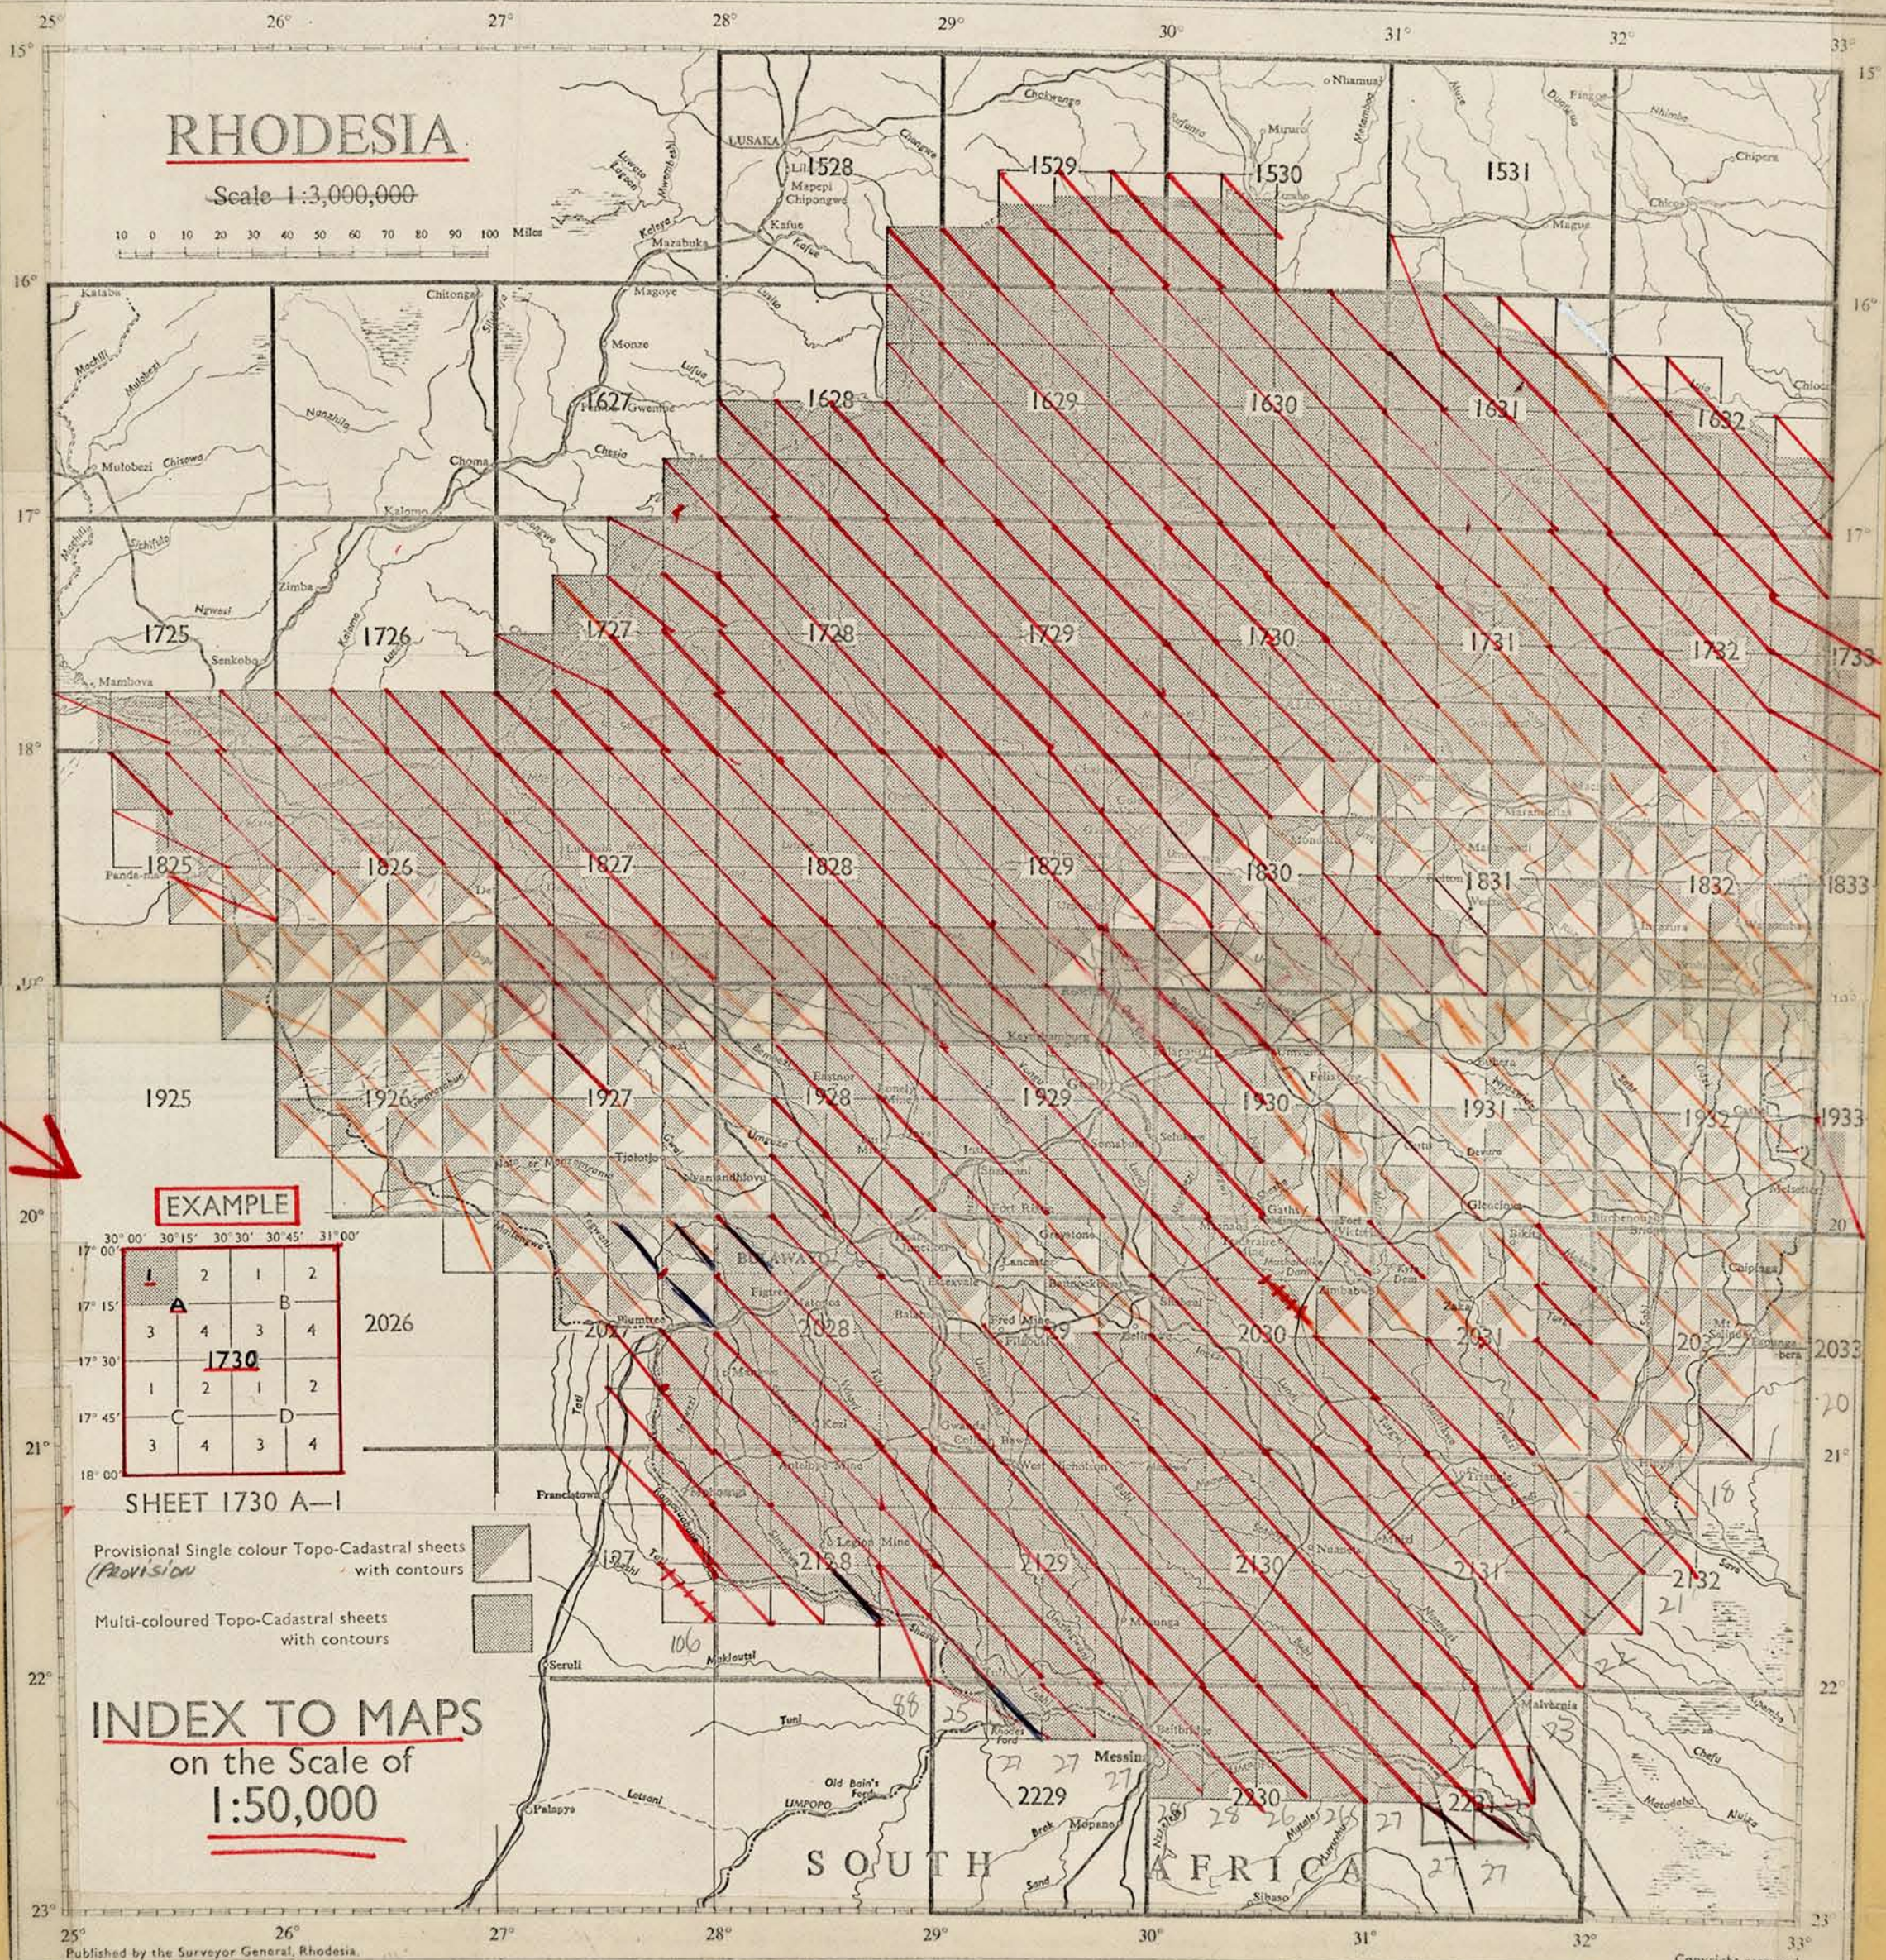

INDEX 1:50,000

RHODESIA

Scale 1:3,000,000

10 0 10 20 30 40 50 60 70 80 90 100 Miles

EXAMPLE

Provisional Single colour Topo-Cadastral sheets with contours
(Provision)

Multi-coloured Topo-Cadastral sheets with contours

INDEX TO MAPS

on the Scale of 1:50,000

Published by the Surveyor General, Rhodesia.

Copyright reserved.

- FILE BY:**
1. NUMERICAL ORDER (FIRST FOUR DIGITS)
 2. ALPHABETICAL ORDER (FIRST LETTER)
 3. NUMERICAL ORDER (LAST DIGIT)

INDEX MAP
 RHODESIA (SERIES) 8490s
 RHODESIA 1:50,000 50
 1:50,000 R5