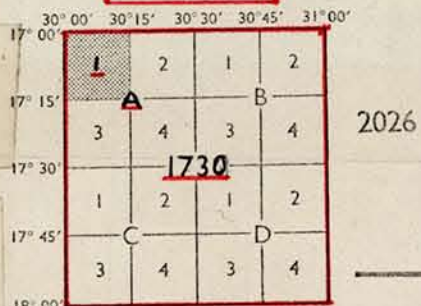

INDEX 1:50,000

RHODESIA

Scale 1:3,000,000

10 0 10 20 30 40 50 60 70 80 90 100 Miles

EXAMPLE

Provisional Single colour Topo-Cadastral sheets with contours
(Provision)

Multi-coloured Topo-Cadastral sheets with contours

INDEX TO MAPS

on the Scale of 1:50,000

Published by the Surveyor General, Rhodesia.

Copyright reserved.

- FILE BY:**
1. NUMERICAL ORDER (FIRST FOUR DIGITS)
 2. ALPHABETICAL ORDER (FIRST LETTER)
 3. NUMERICAL ORDER (LAST DIGIT)

INDEX MAP
 RHODESIA (SERIES) 8490s
 RHODESIA 1:50,000 50
 1:50,000 R5