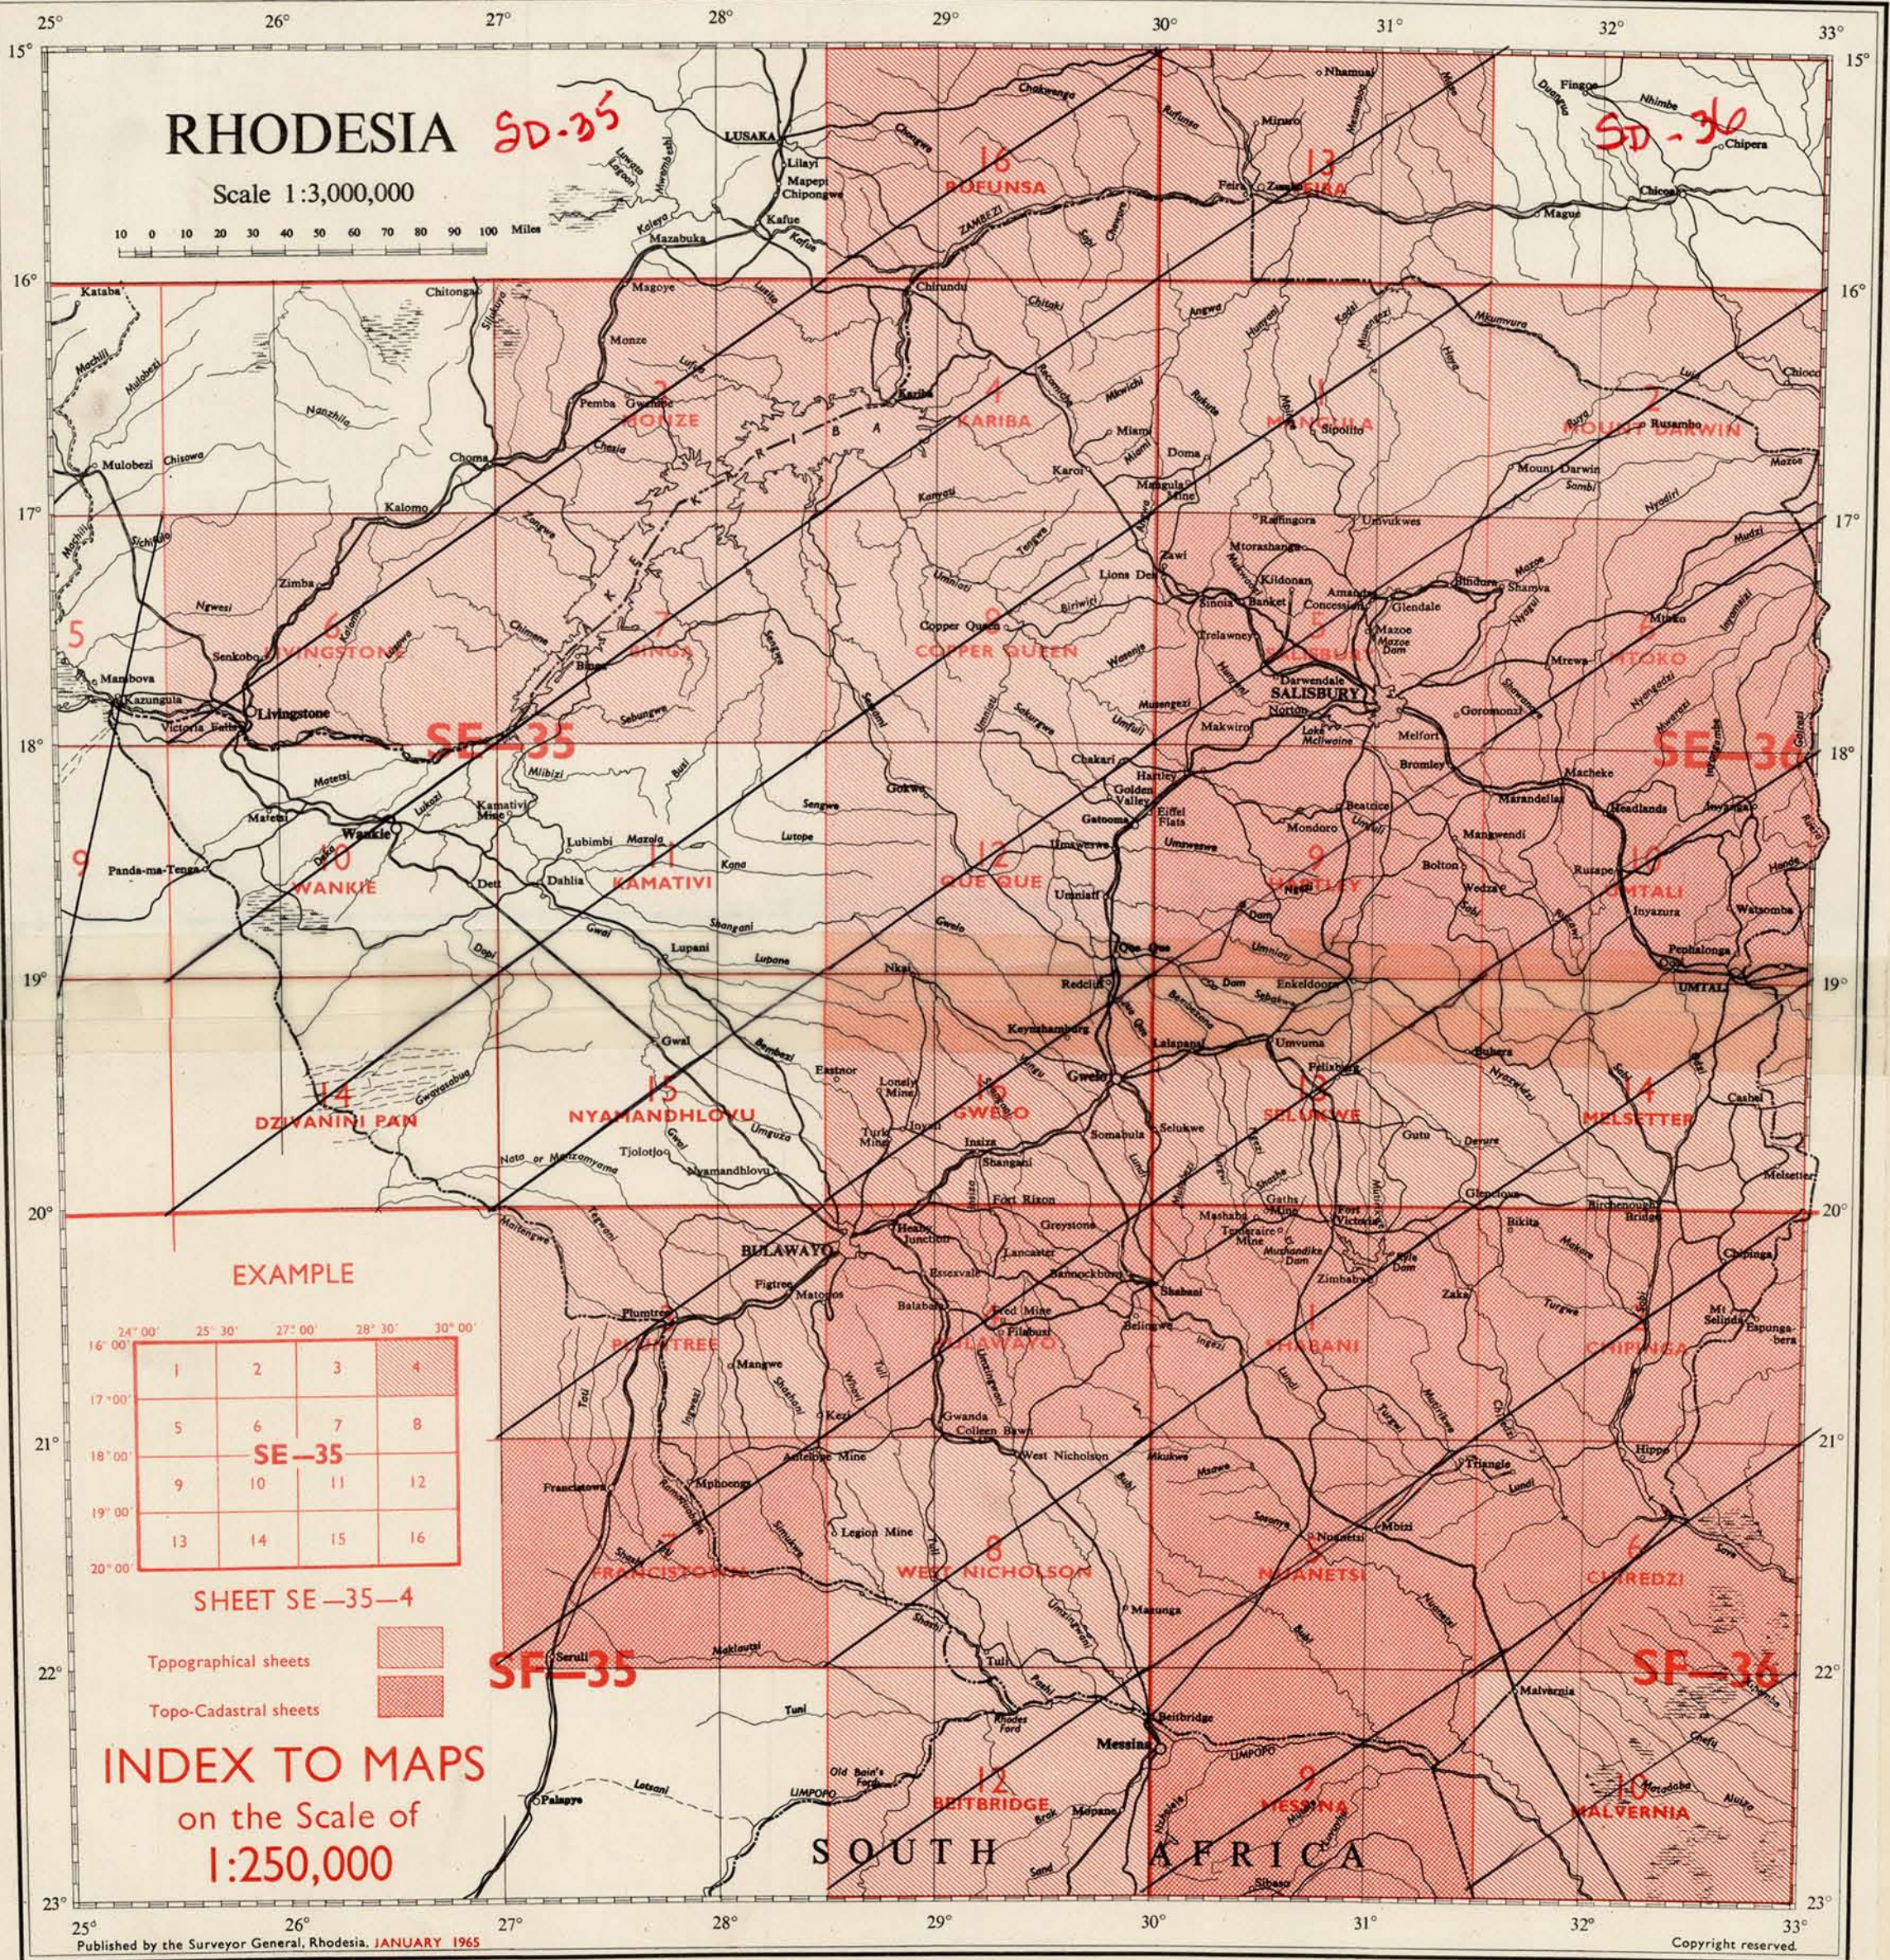

RHODESIA

Scale 1:3,000,000

EXAMPLE

1	2	3	4
5	6	7	8
9	10	11	12
13	14	15	16

SHEET SE-35-4

Topographical sheets

Topo-Cadastral sheets

INDEX TO MAPS

on the Scale of
1:250,000

Published by the Surveyor General, Rhodesia. JANUARY 1965

Copyright reserved.

SECTION 3-2

INDEX MAP 8490s
 RHODESIA (SERIES) 250
 SOUTHERN RHODESIA 1:250,000 R5
 1:250,000