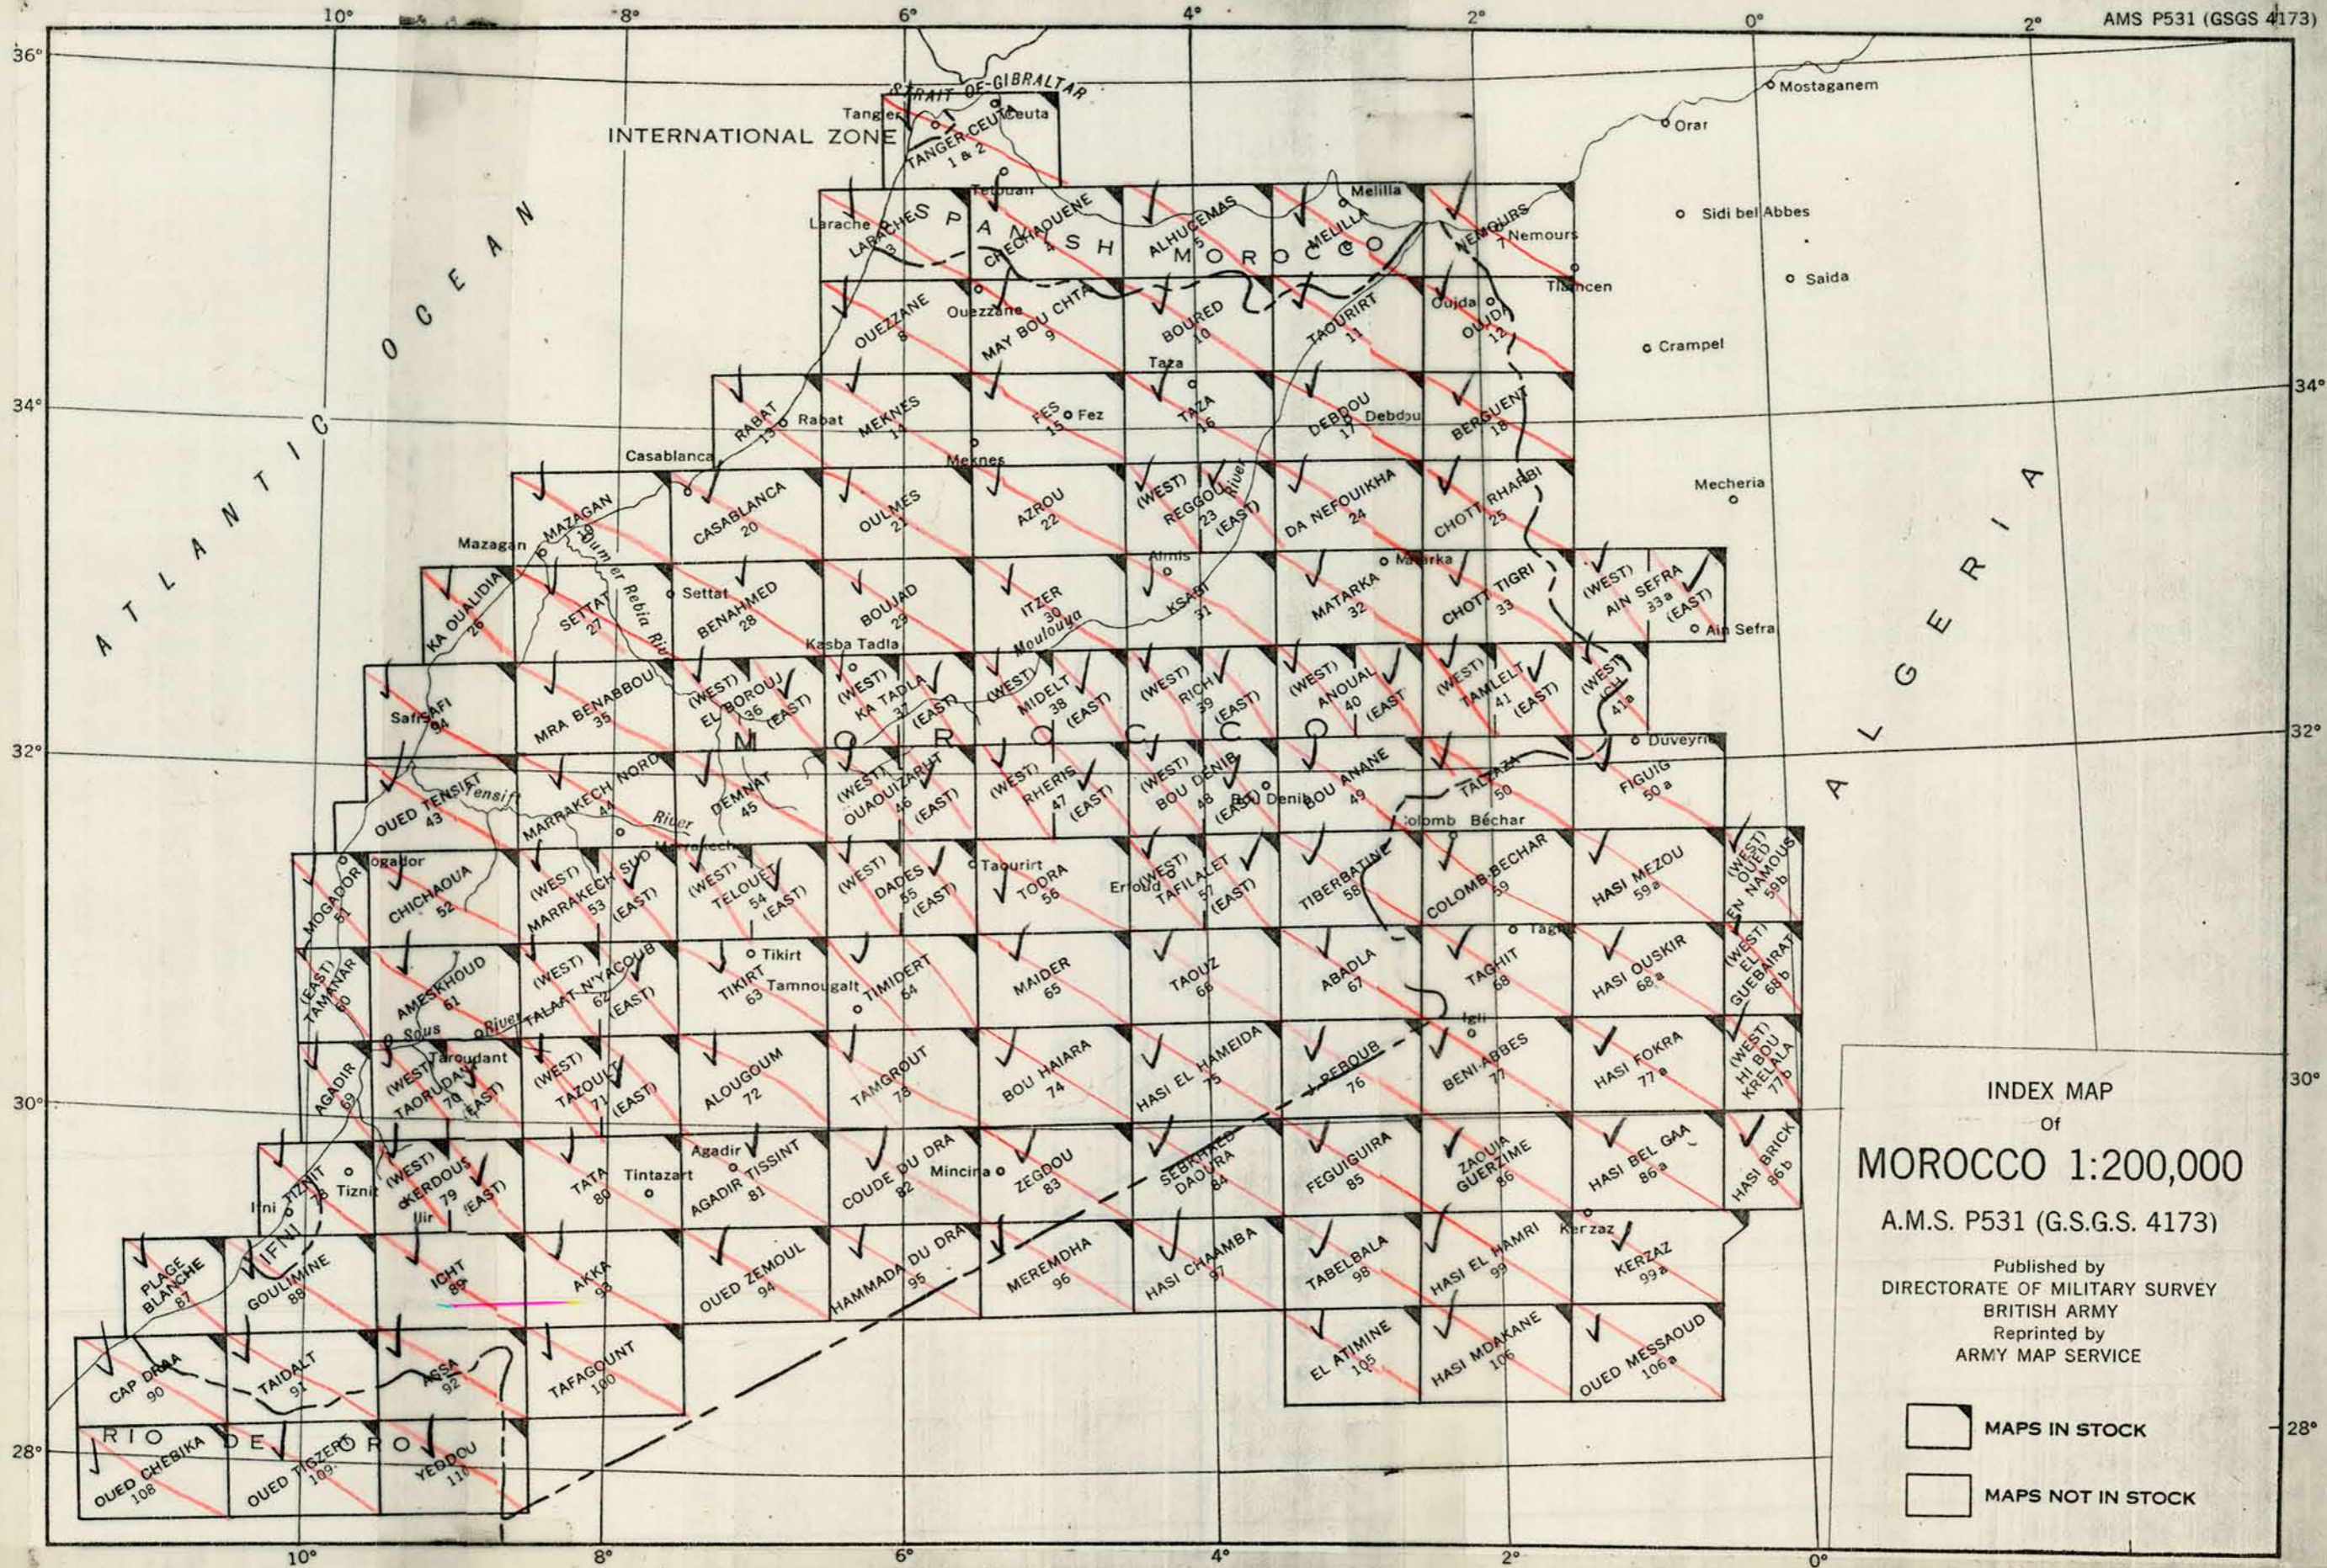

INDEX MAP

MOROCCO (SERIES)

8390s

U.S. ARMY MAP SERVICE

200

MOROCCO 1:200,000

U5

(A.M.S. P531)

INDEX MAP  
of  
**MOROCCO 1:200,000**  
A.M.S. P531 (G.S.G.S. 4173)

Published by  
DIRECTORATE OF MILITARY SURVEY  
BRITISH ARMY  
Reprinted by  
ARMY MAP SERVICE

MAPS IN STOCK  
 MAPS NOT IN STOCK