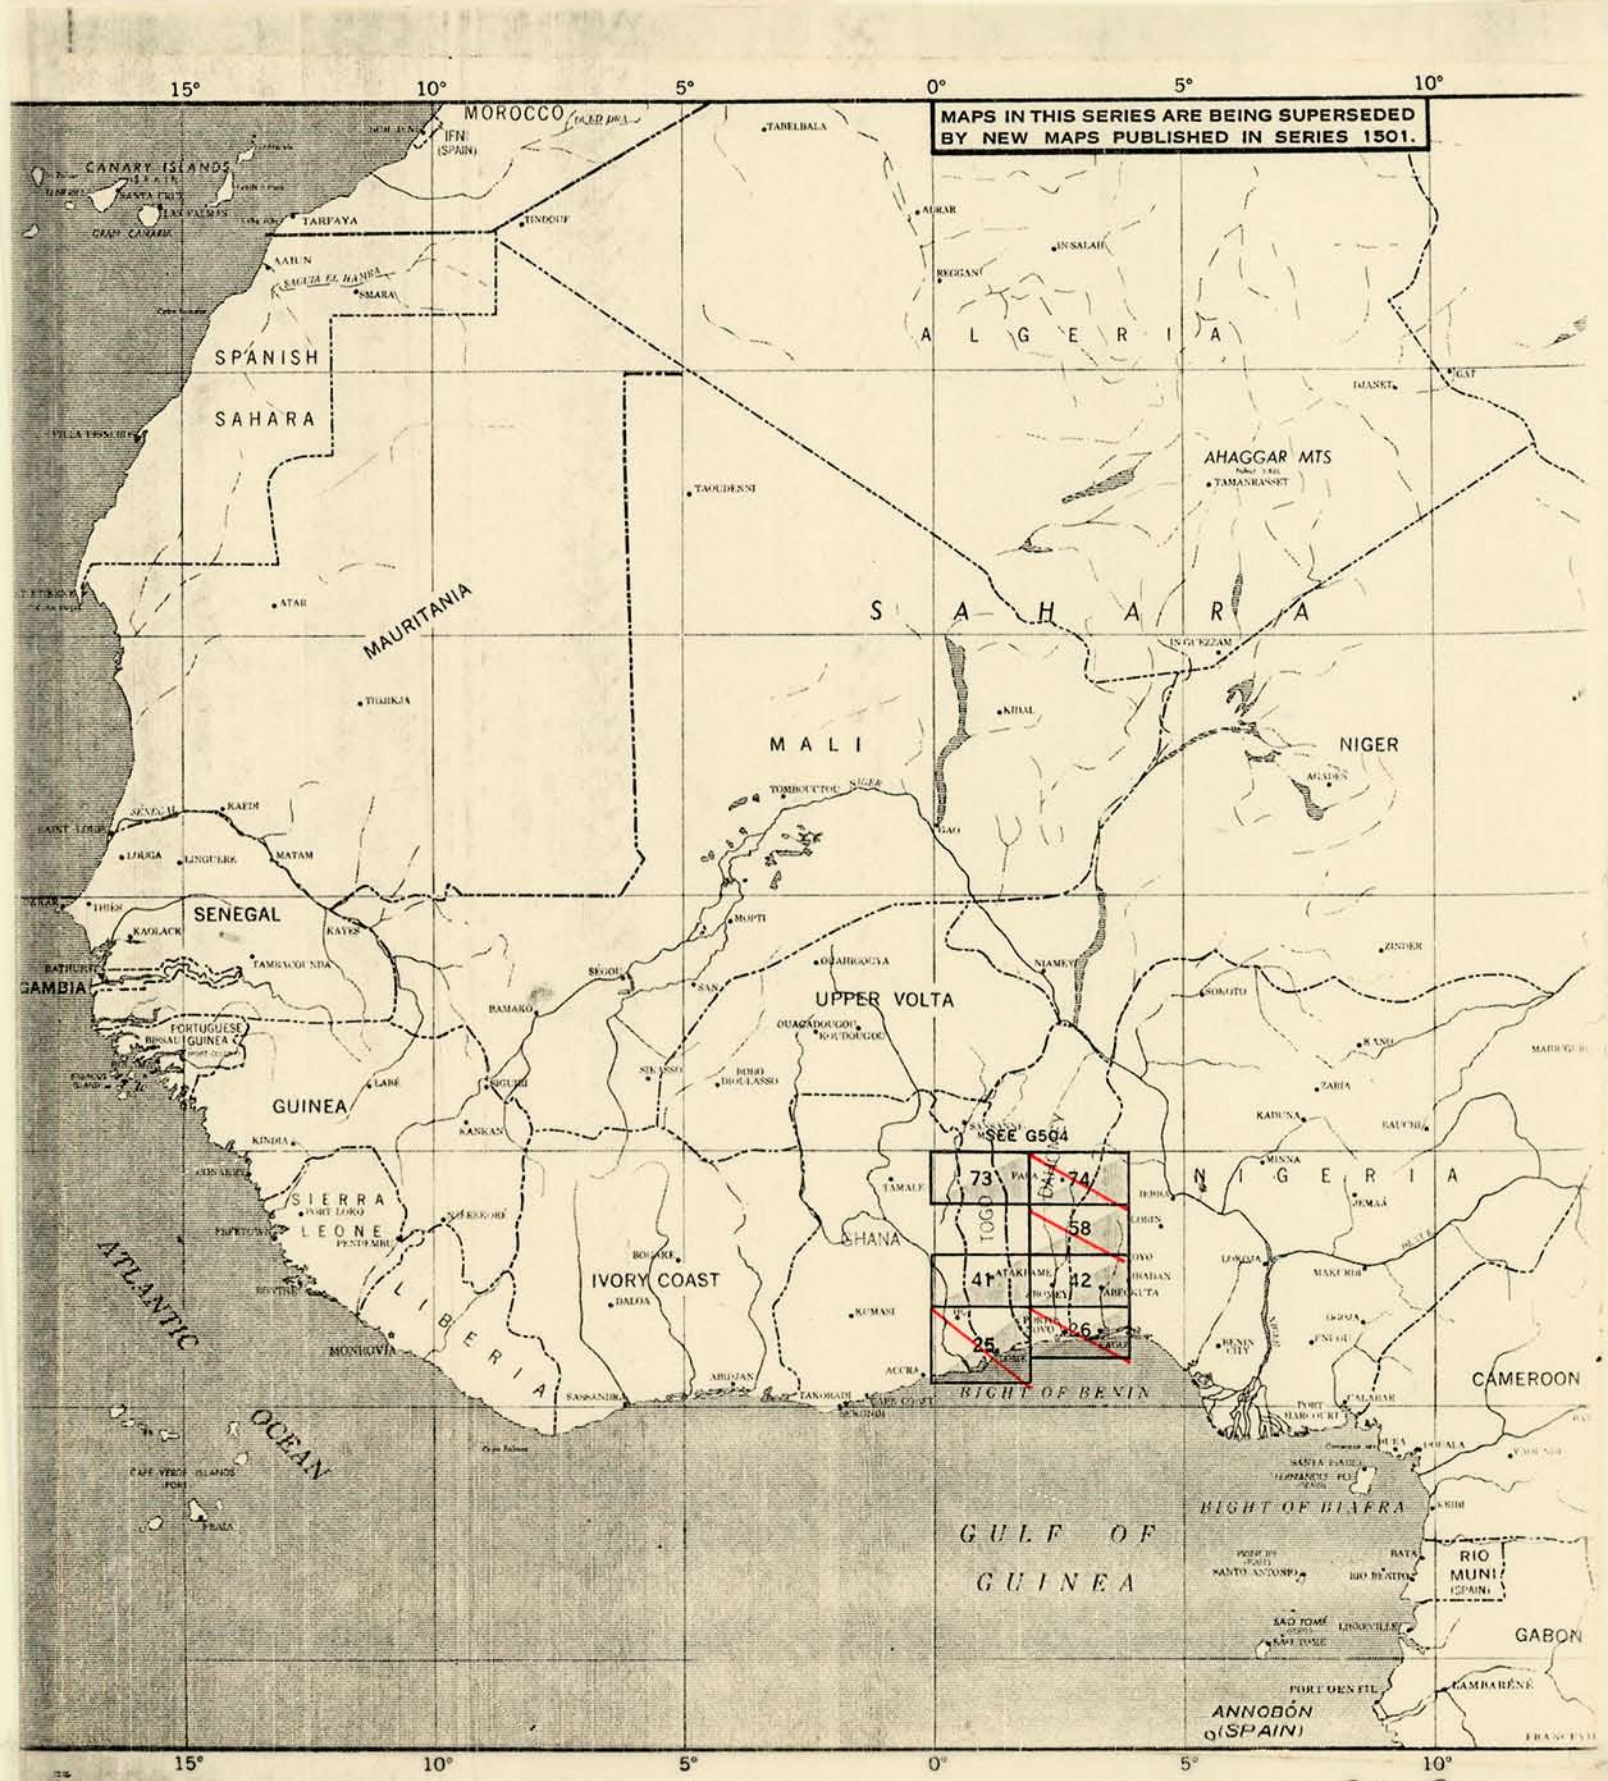

INDEX MAP

WESTERN AFRICA - REGIONS  
FRENCH WEST AFRICA  
MISCELLANEOUS (SERIES)

U.S. ARMY MAP SERVICE

WEST AFRICA 1:250,000  
(A.M.S. G503)

7832  
.F7's  
~~7832s~~  
250  
.U5

MAPS IN THIS SERIES ARE BEING SUPERSEDED  
BY NEW MAPS PUBLISHED IN SERIES 1501.

G503