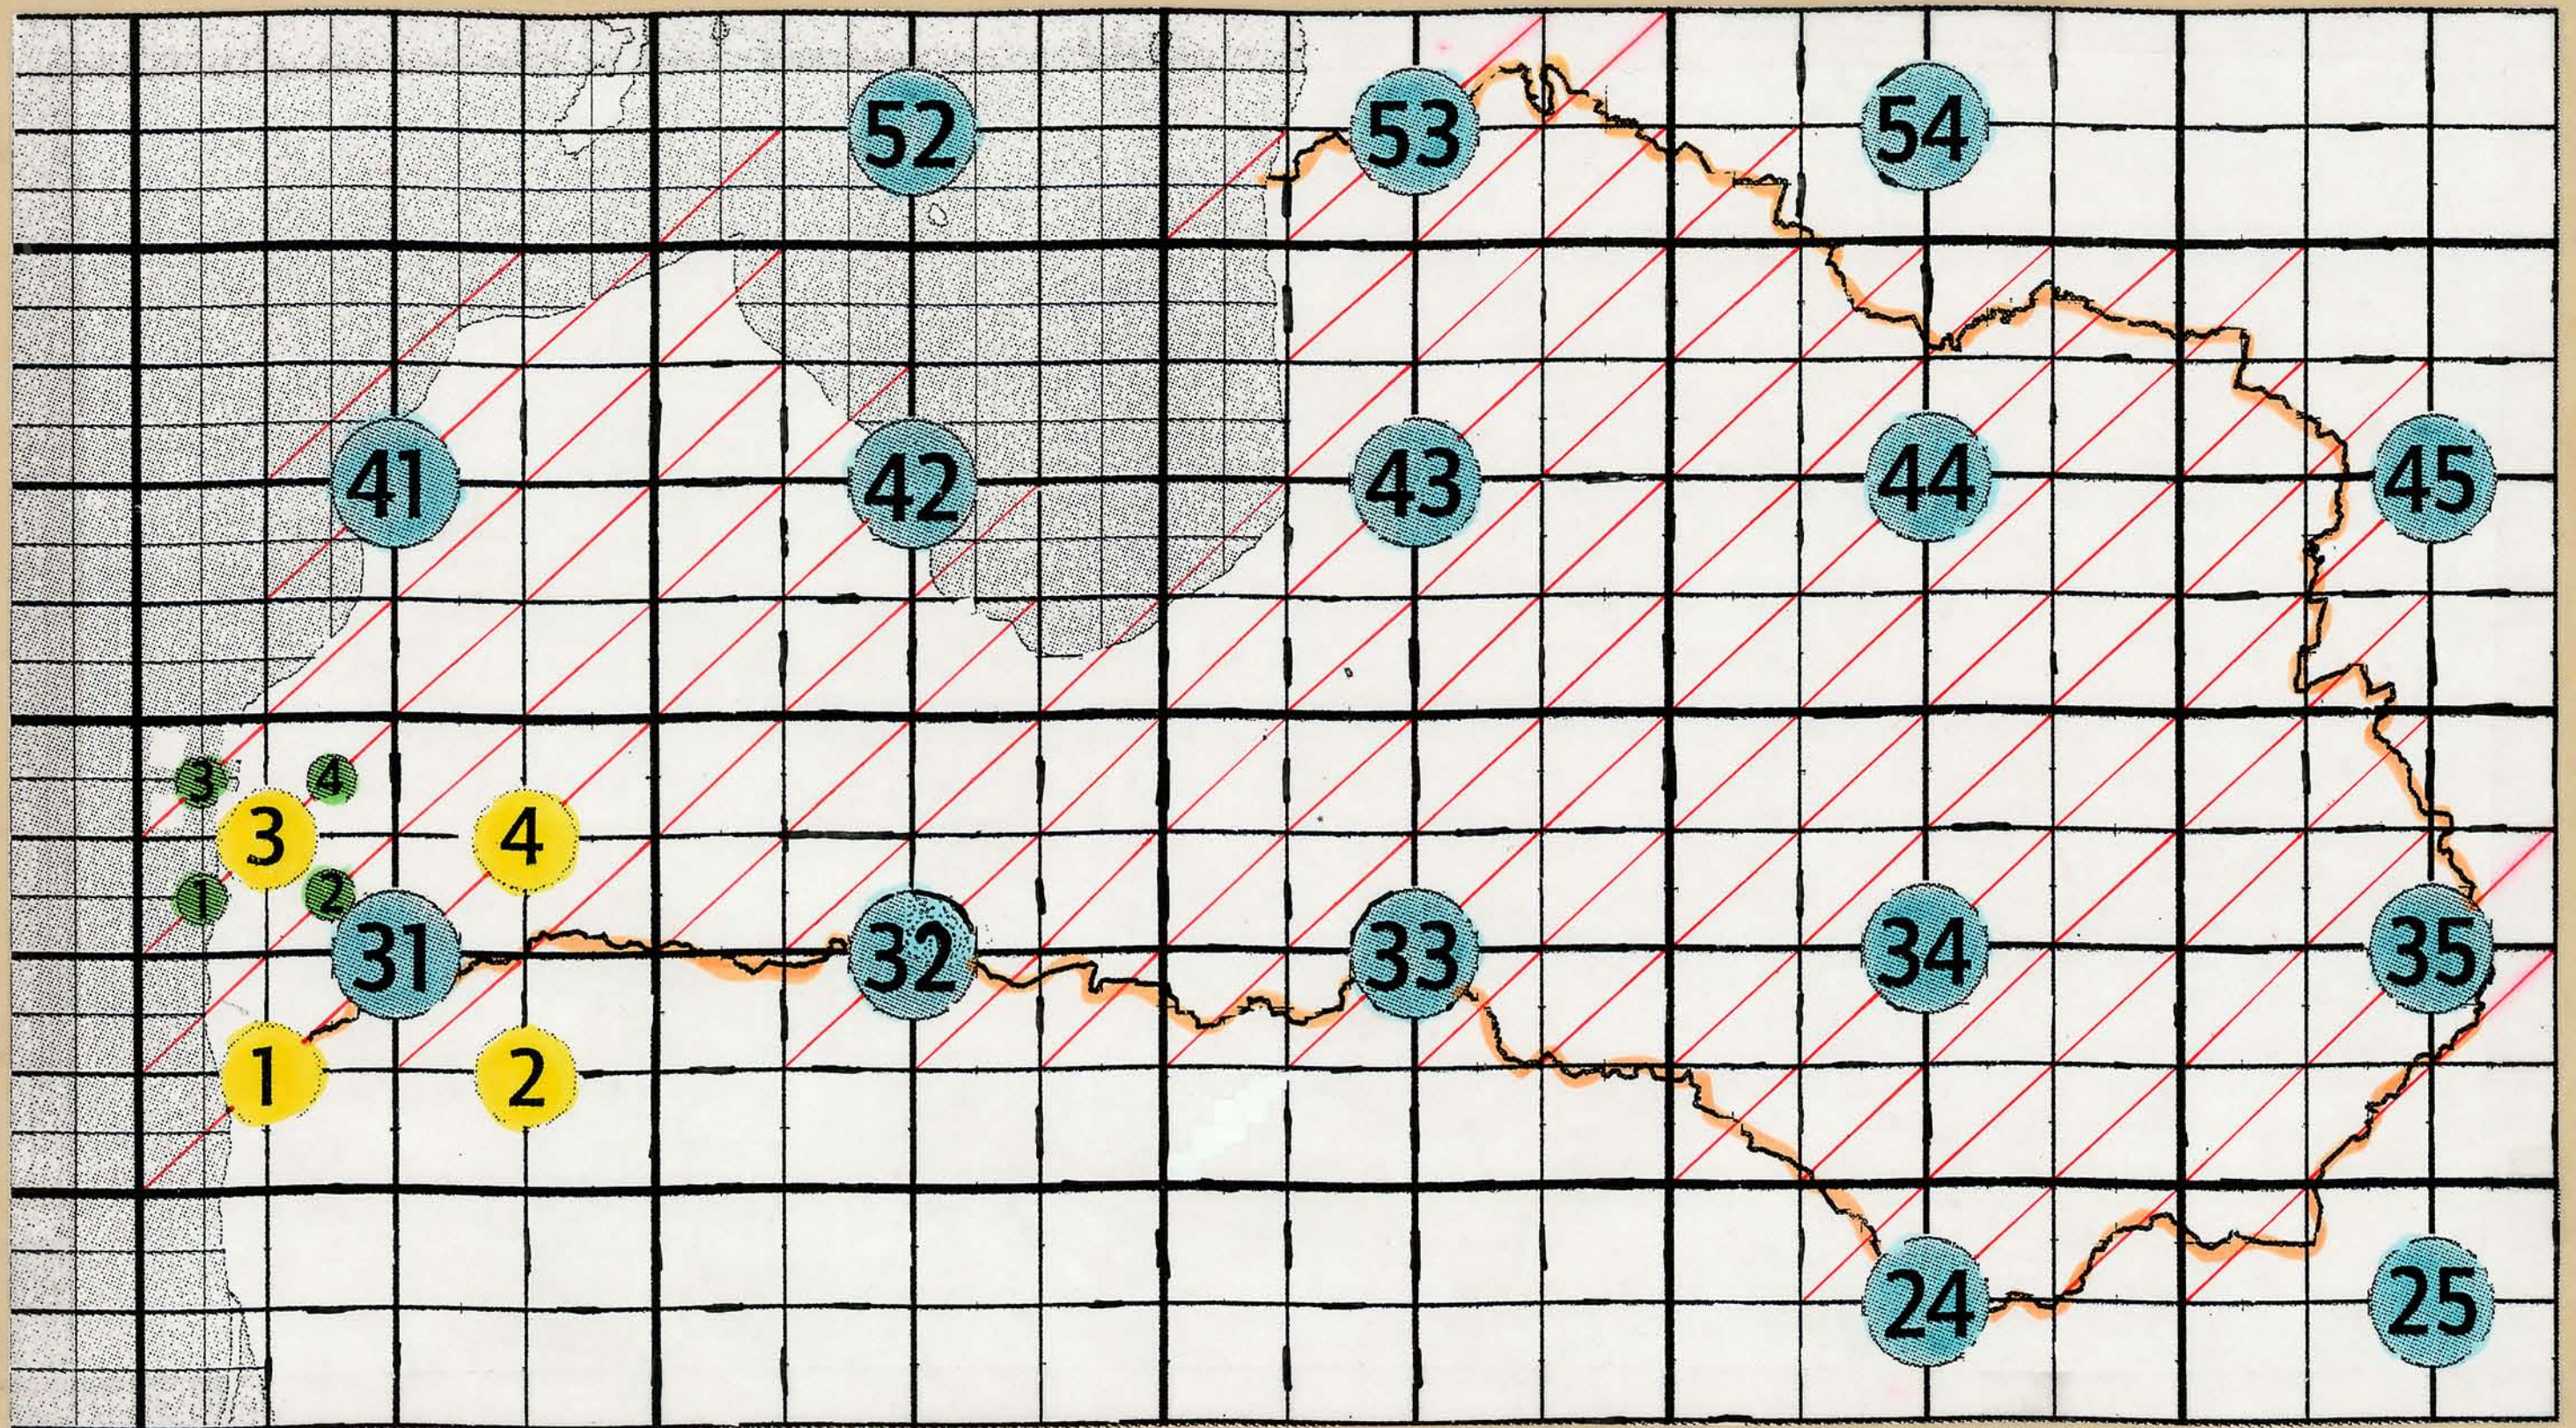

HOW TO READ THE INDEX  
USING SAMPLE SHEET  
4531

Step #1: Choose the number in the blue circle for the rectangle that covers your area. For our example this would be 45.

These rectangles are divided into four main quadrants each numbered directionally:

- 1 = SW
- 2 = SE
- 3 = NW
- 4 = NE

Step #2: Choose the number that covers your area, represented in the example in yellow numbered circles.

Our sheet is 3. (Our number is now 453).

Step #3: Within that quadrant are 4 more squares. Numbered in the same directional sequence represented in this example as the green numbered circles.

Now you have the 4-digit number: 4531.

LATVIA (SERIES)  
LATVIA 1:50,000  
LATVIJAS REPUBLICAS  
SATELITKARTE MEROGA  
LR VALSTS ZEMES DIENESTA

INDEX  
7480s  
50  
.L3