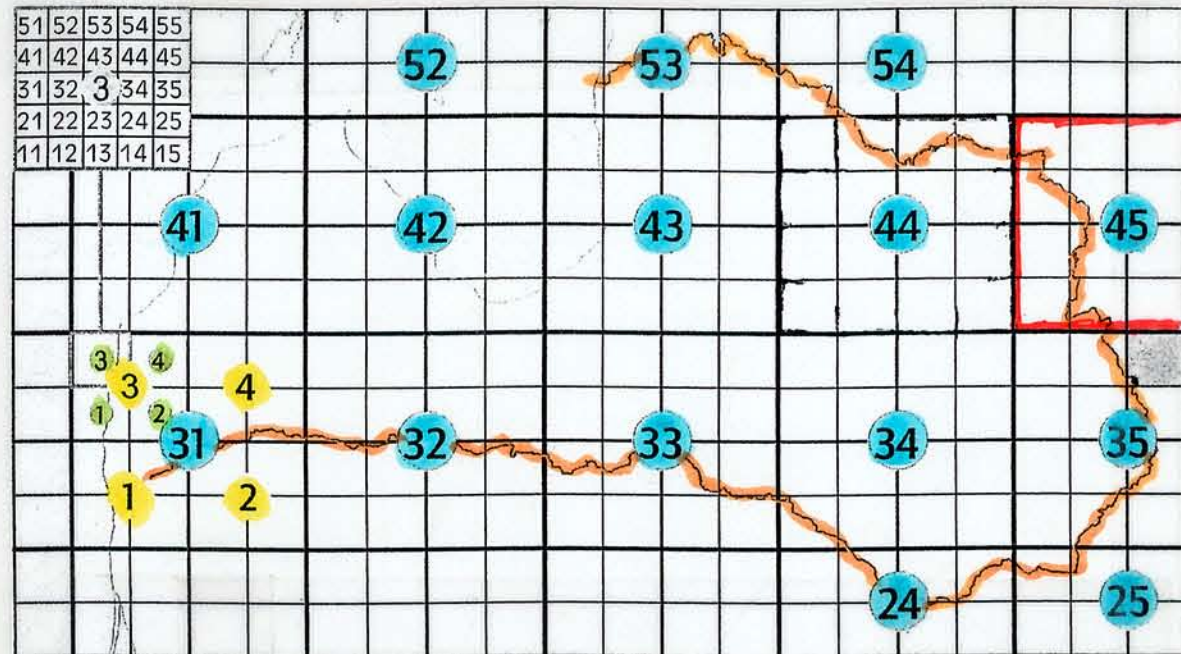

HOW TO READ THE INDEX  
USING SAMPLE SHEET  
4531

Step #1: Choose the number in the blue circle for the rectangle that covers your area. For our example this would be 45.

These rectangles are divided into four main quadrants each numbered directionally:

- 1 = SW
- 2 = SE
- 3 = NW
- 4 = NE

Step #2: Choose the number that covers your area, represented in the example in yellow numbered circles.

Our sheet is 3. (Our number is now 453).

Step #3: Within that quadrant are 4 more squares. Numbered in the same directional sequence represented in this example as the green numbered circles.

Now you have the 4-digit number: 4531.

LATVIA (SERIES)  
LATVIA 1:50,000  
LATVIJAS REPUBLICAS  
SATELITKARTE MEROGA  
LR VALSTS ZEMES DIENESTA

INDEX  
7480s  
50  
.L3