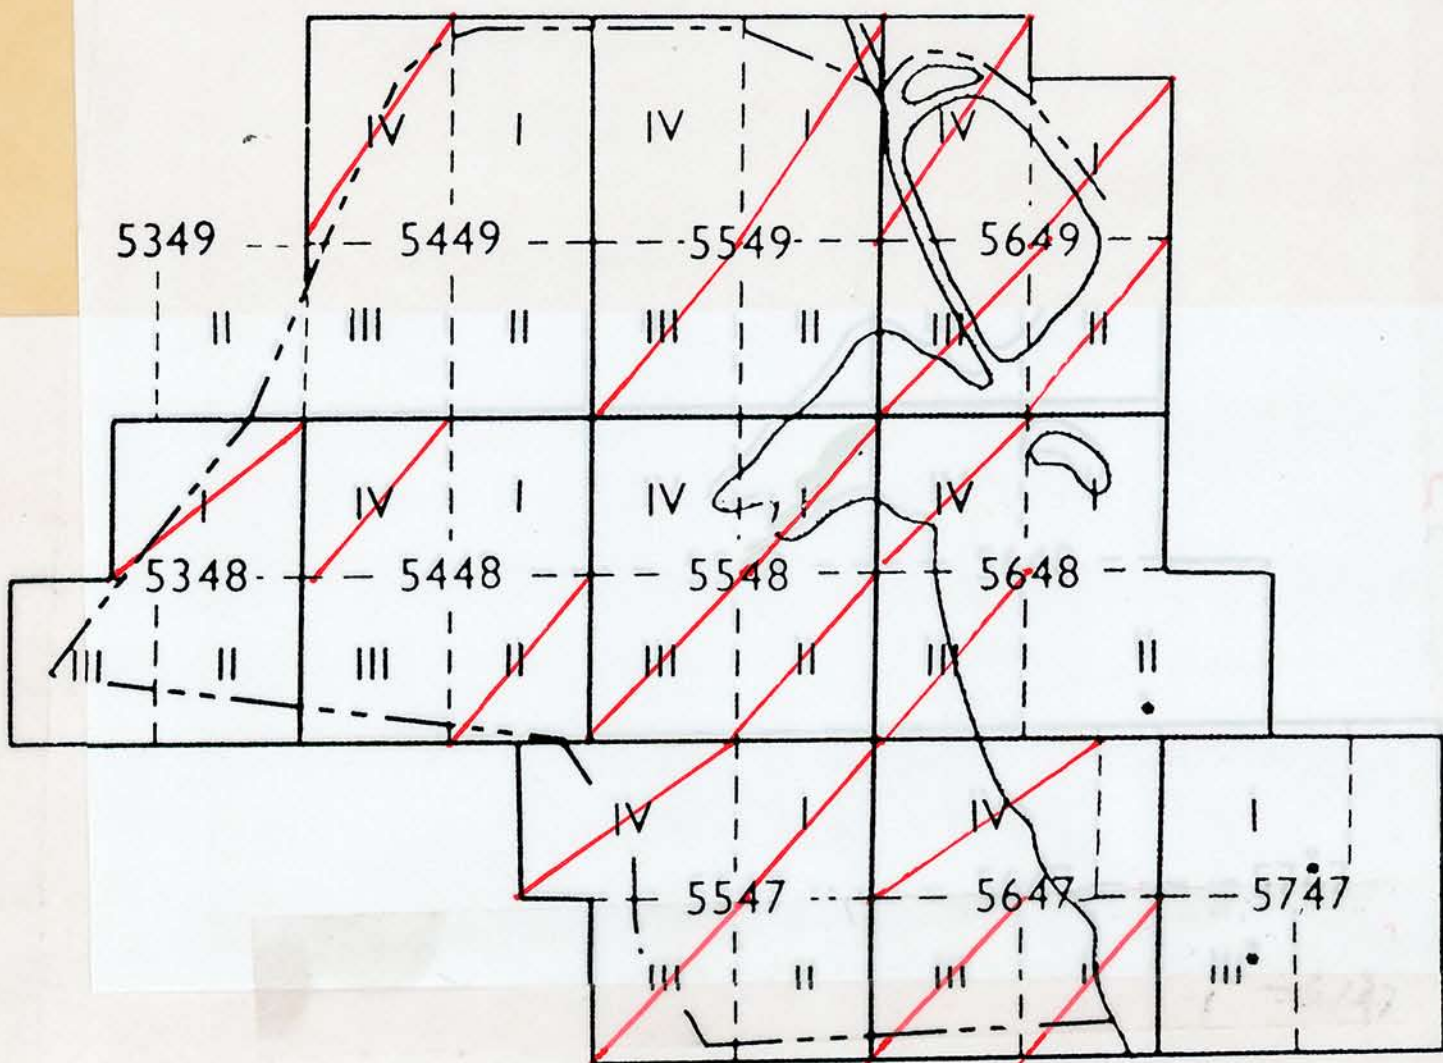

SHEET INDEX

KUWAIT (SERIES)

7120s

KUWAIT 1:50,000

50

GREAT BRITAIN. DIRECTORATE OF
MILITARY SURVEY

.G7

SERIES K7611

INDEX MAP