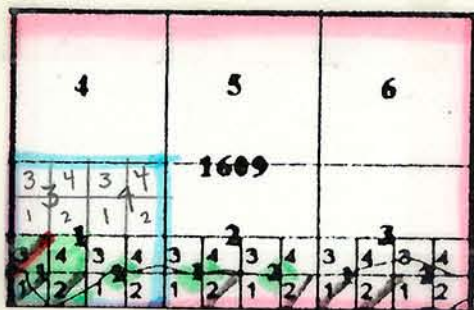

INDEK PETA JAWA DAN BALI SKALA 1:25.000

Filing element of red slashed map is 1609-113

Pink outline represents first part of number on sheet.

Blue outline shown is first 1.

Green tint shows second 1.

Red slash on 3.

Numbers are difficult to read on smaller squares. Use this as model. With the exception of the first part of the number (e.g., 1609), the divisions within each rectangle are consistent for each bold 4 digit numbered rectangle.