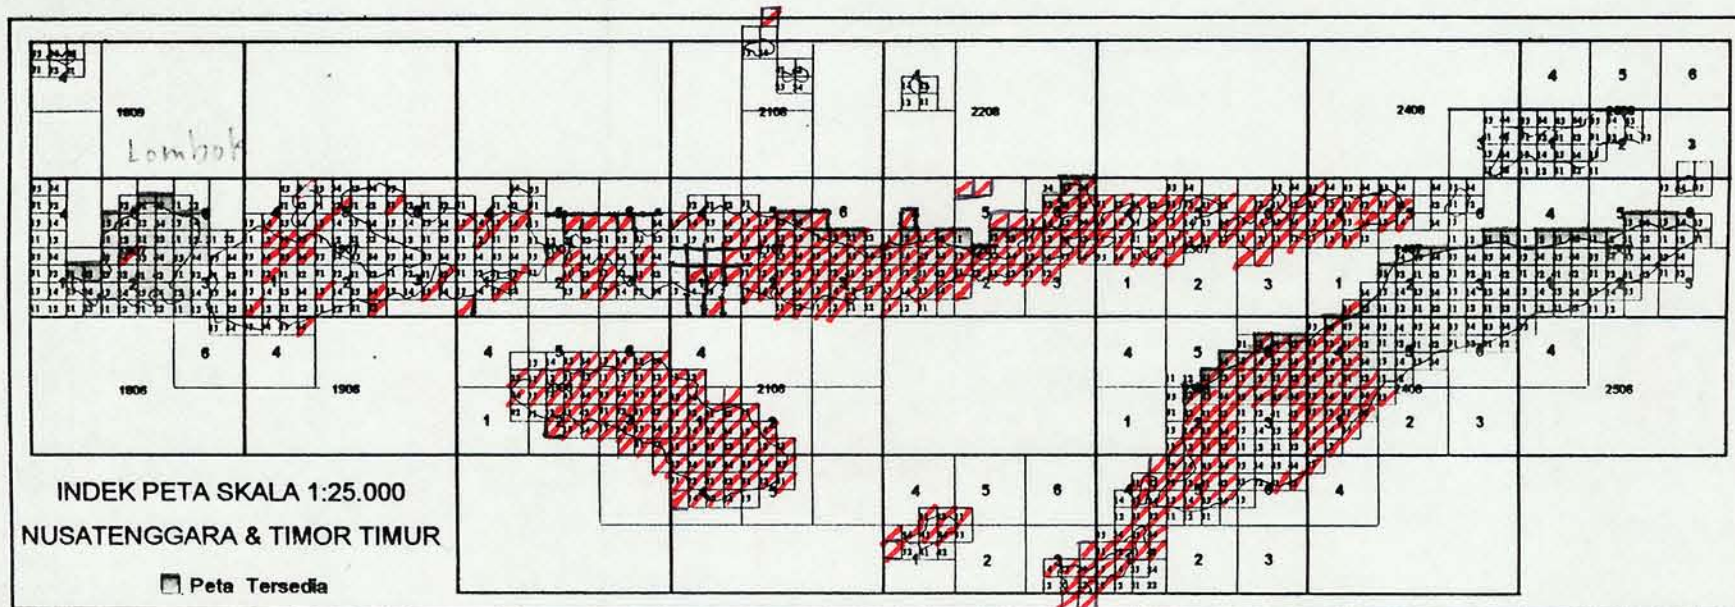

INDEK PETA JAWA DAN BALI SKALA 1:25.000

Filing element of red slashed map is 1609-113

Pink outline represents first part of number on sheet.

Blue outline shown is first 1.

Green tint shows second 1.

Red slash on 3.

Numbers are difficult to read on smaller squares. Use this as model. With the exception of the first part of the number (e.g., 1609), the divisions within each rectangle are consistent for each bold 4 digit numbered rectangle.