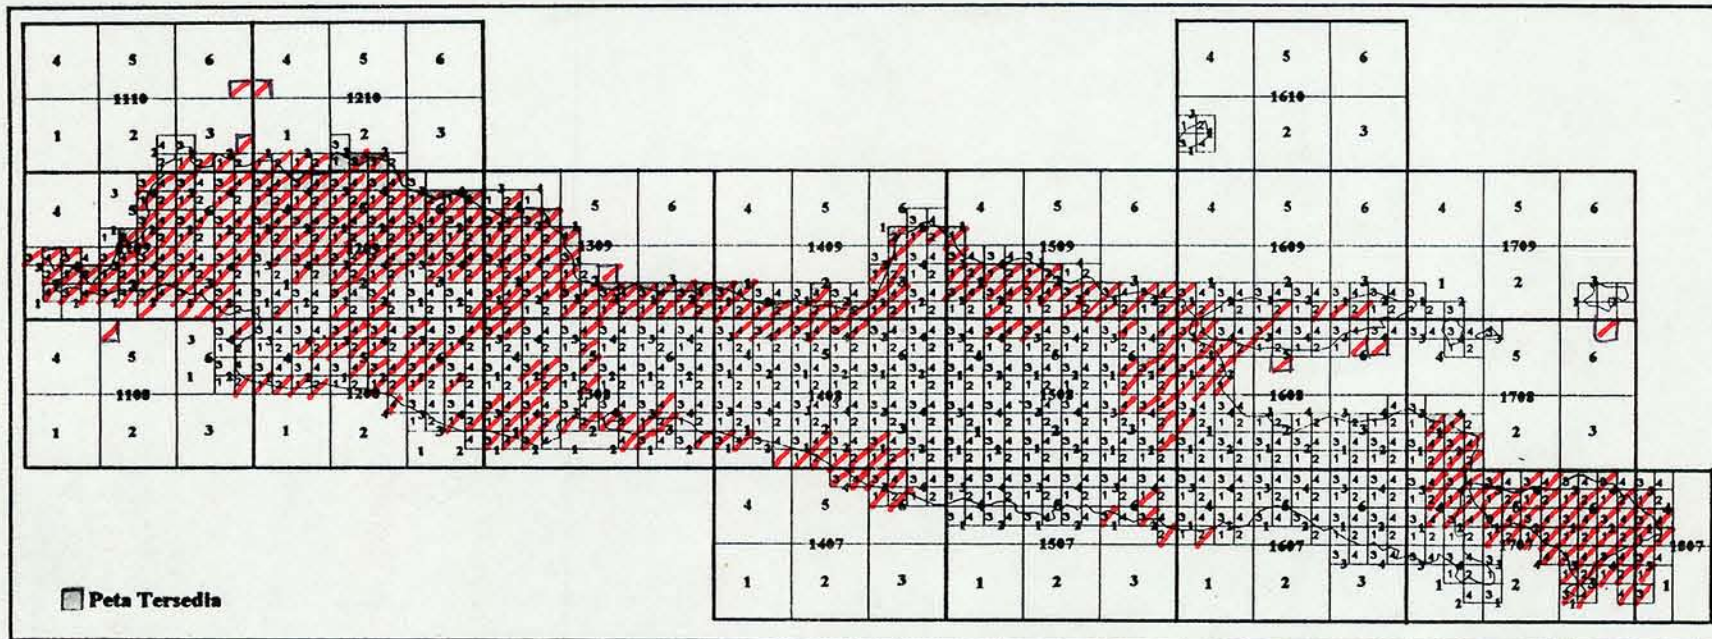

INDEK PETA JAWA DAN BALI SKALA 1:25.000

Filing element of red slashed map is 1609-113

Pink outline represents first part of number on sheet.

Blue outline shown is first 1.

Green tint shows second 1.

Red slash on 3.

Numbers are difficult to read on smaller squares. Use this as model. With the exception of the first part of the number (e.g., 1609), the divisions within each rectangle are consistent for each bold 4 digit numbered rectangle.

INDONESIA (Series)	6920s
Peta Rupabuma Indonesia	25
Indonesia 1:25,000	.15

File by sheet number ie. 2005-644