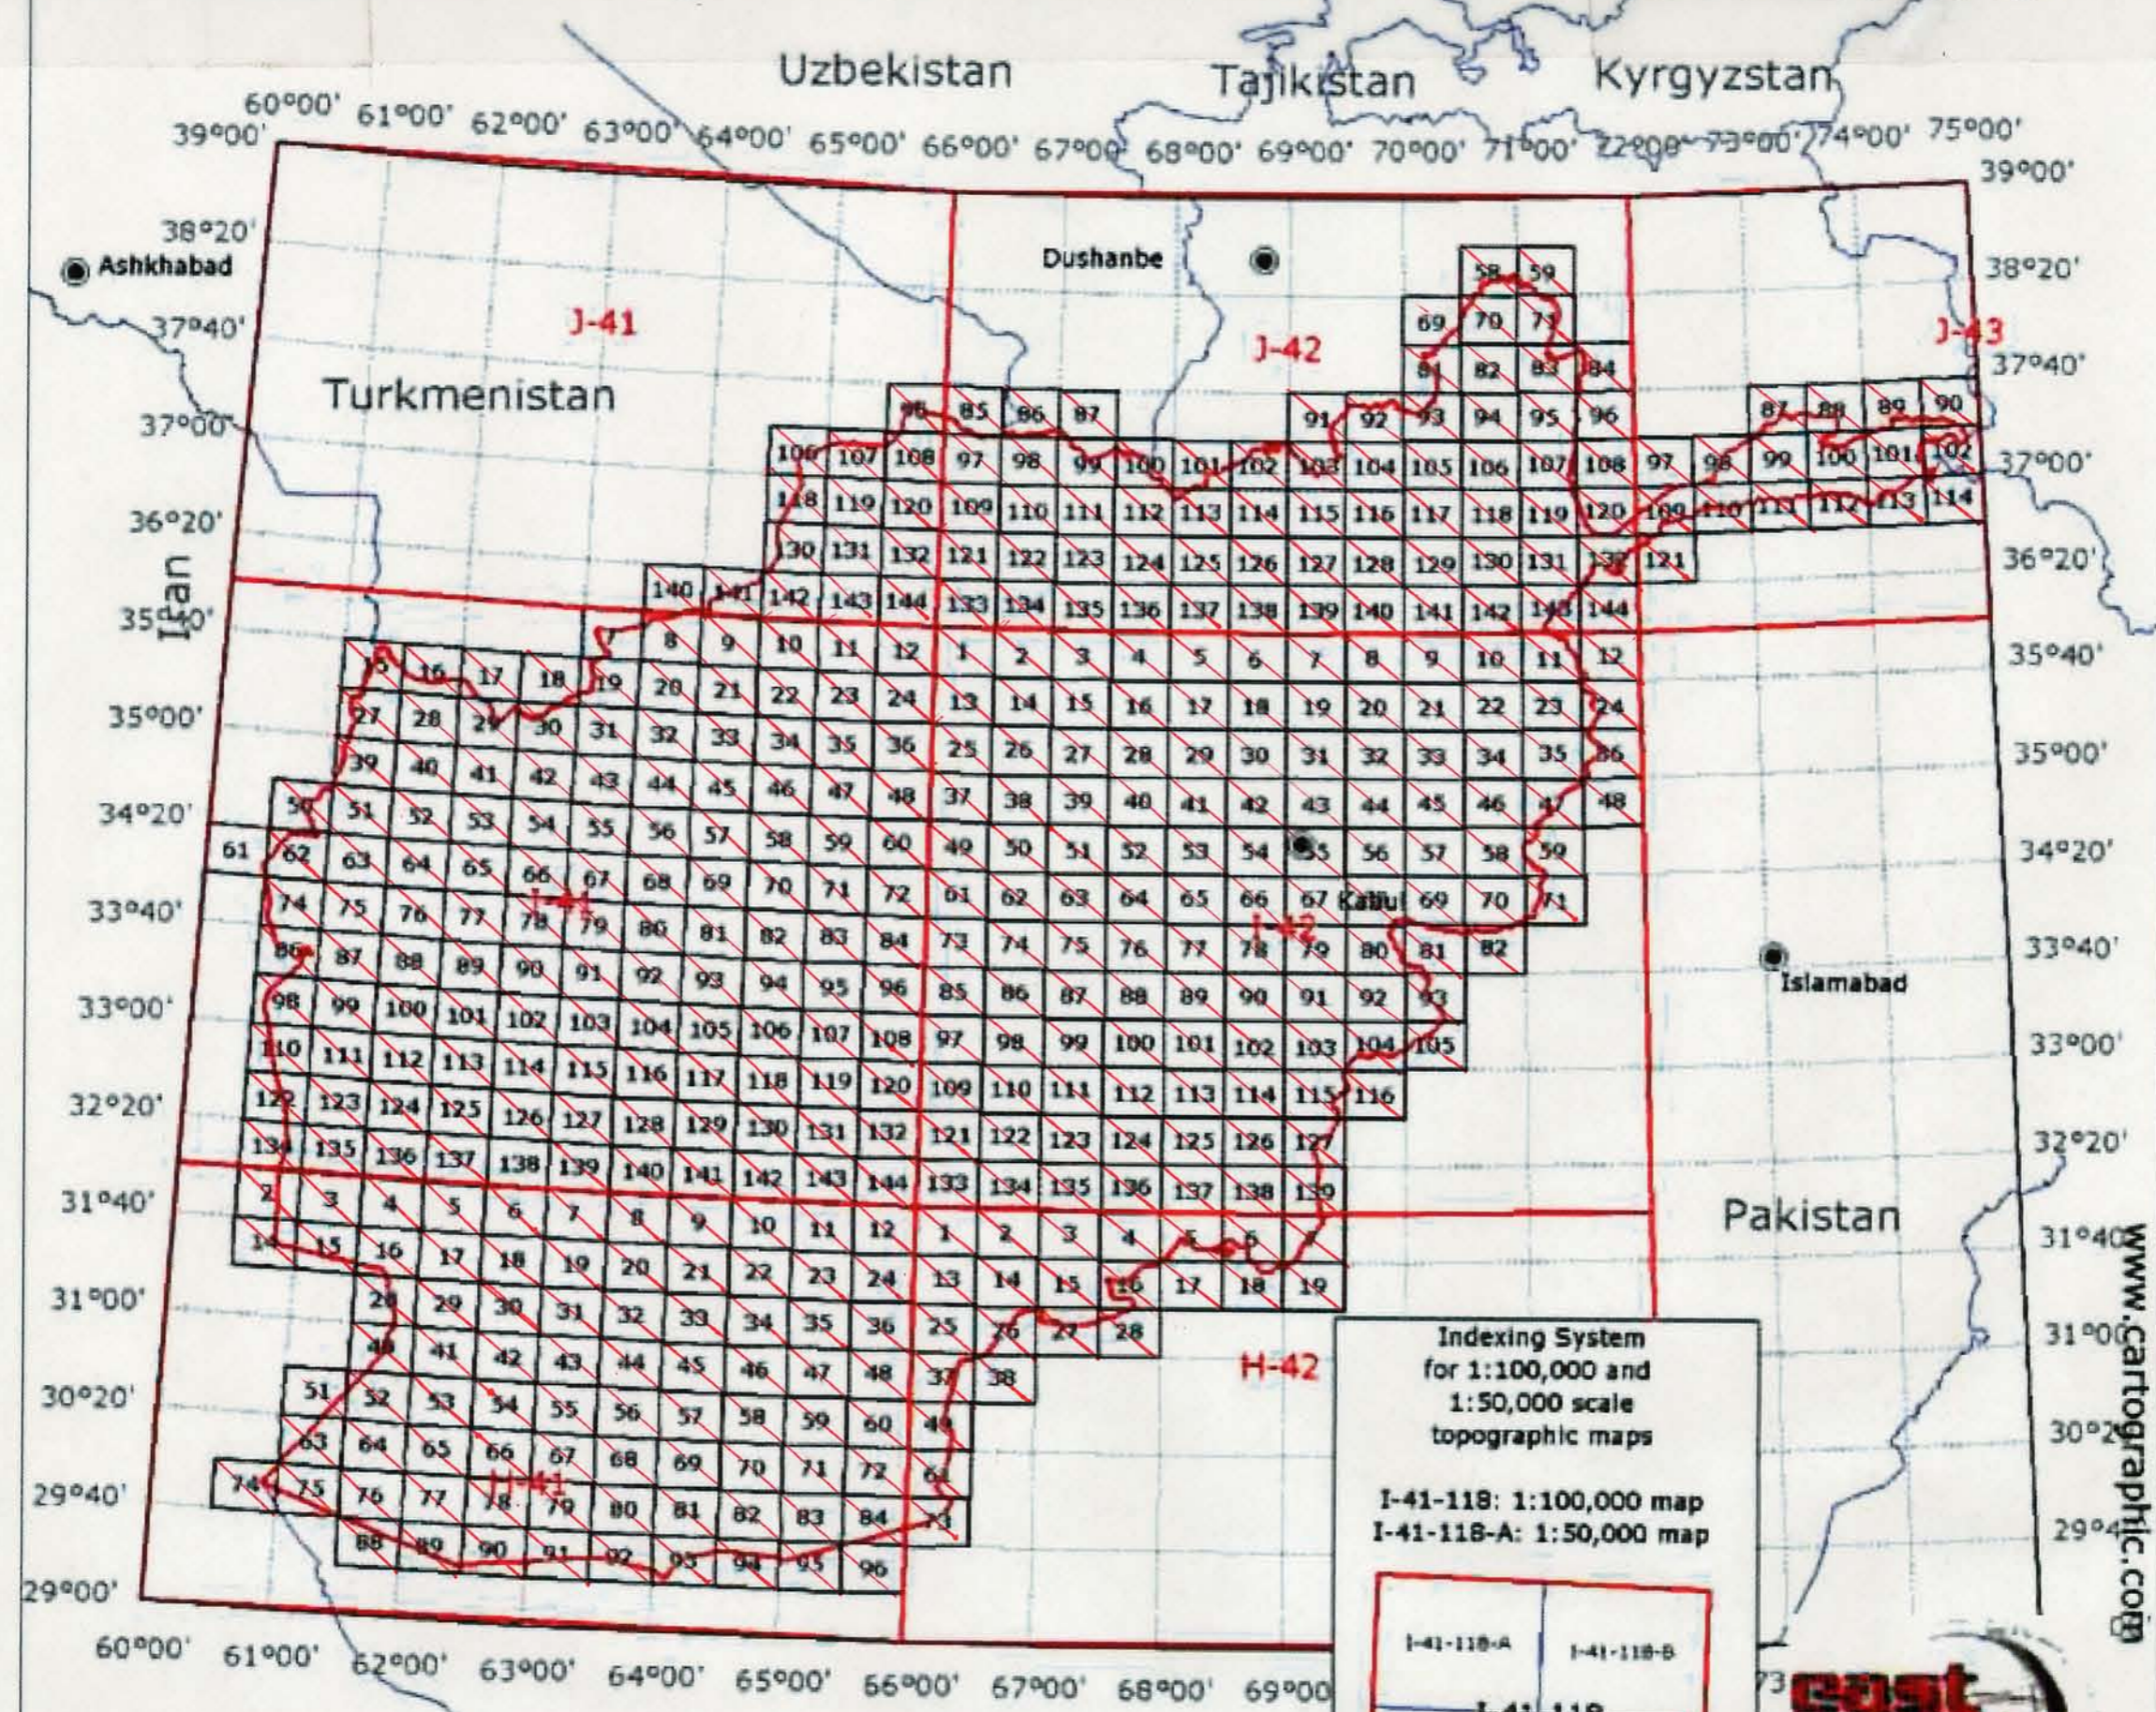

AFGHANISTAN. 1:100,000 SCALE RUSSIAN TOPOGRAPHIC MAPPING.

446 MAP SHEETS. ALL SHEETS HAVE BEEN PUBLISHED

DO NOT CIRCULATE

AFGHANISTAN (SERIES) 6760s
 AFGHANISTAN 1: 100,000 100
 .R8
 INDEX