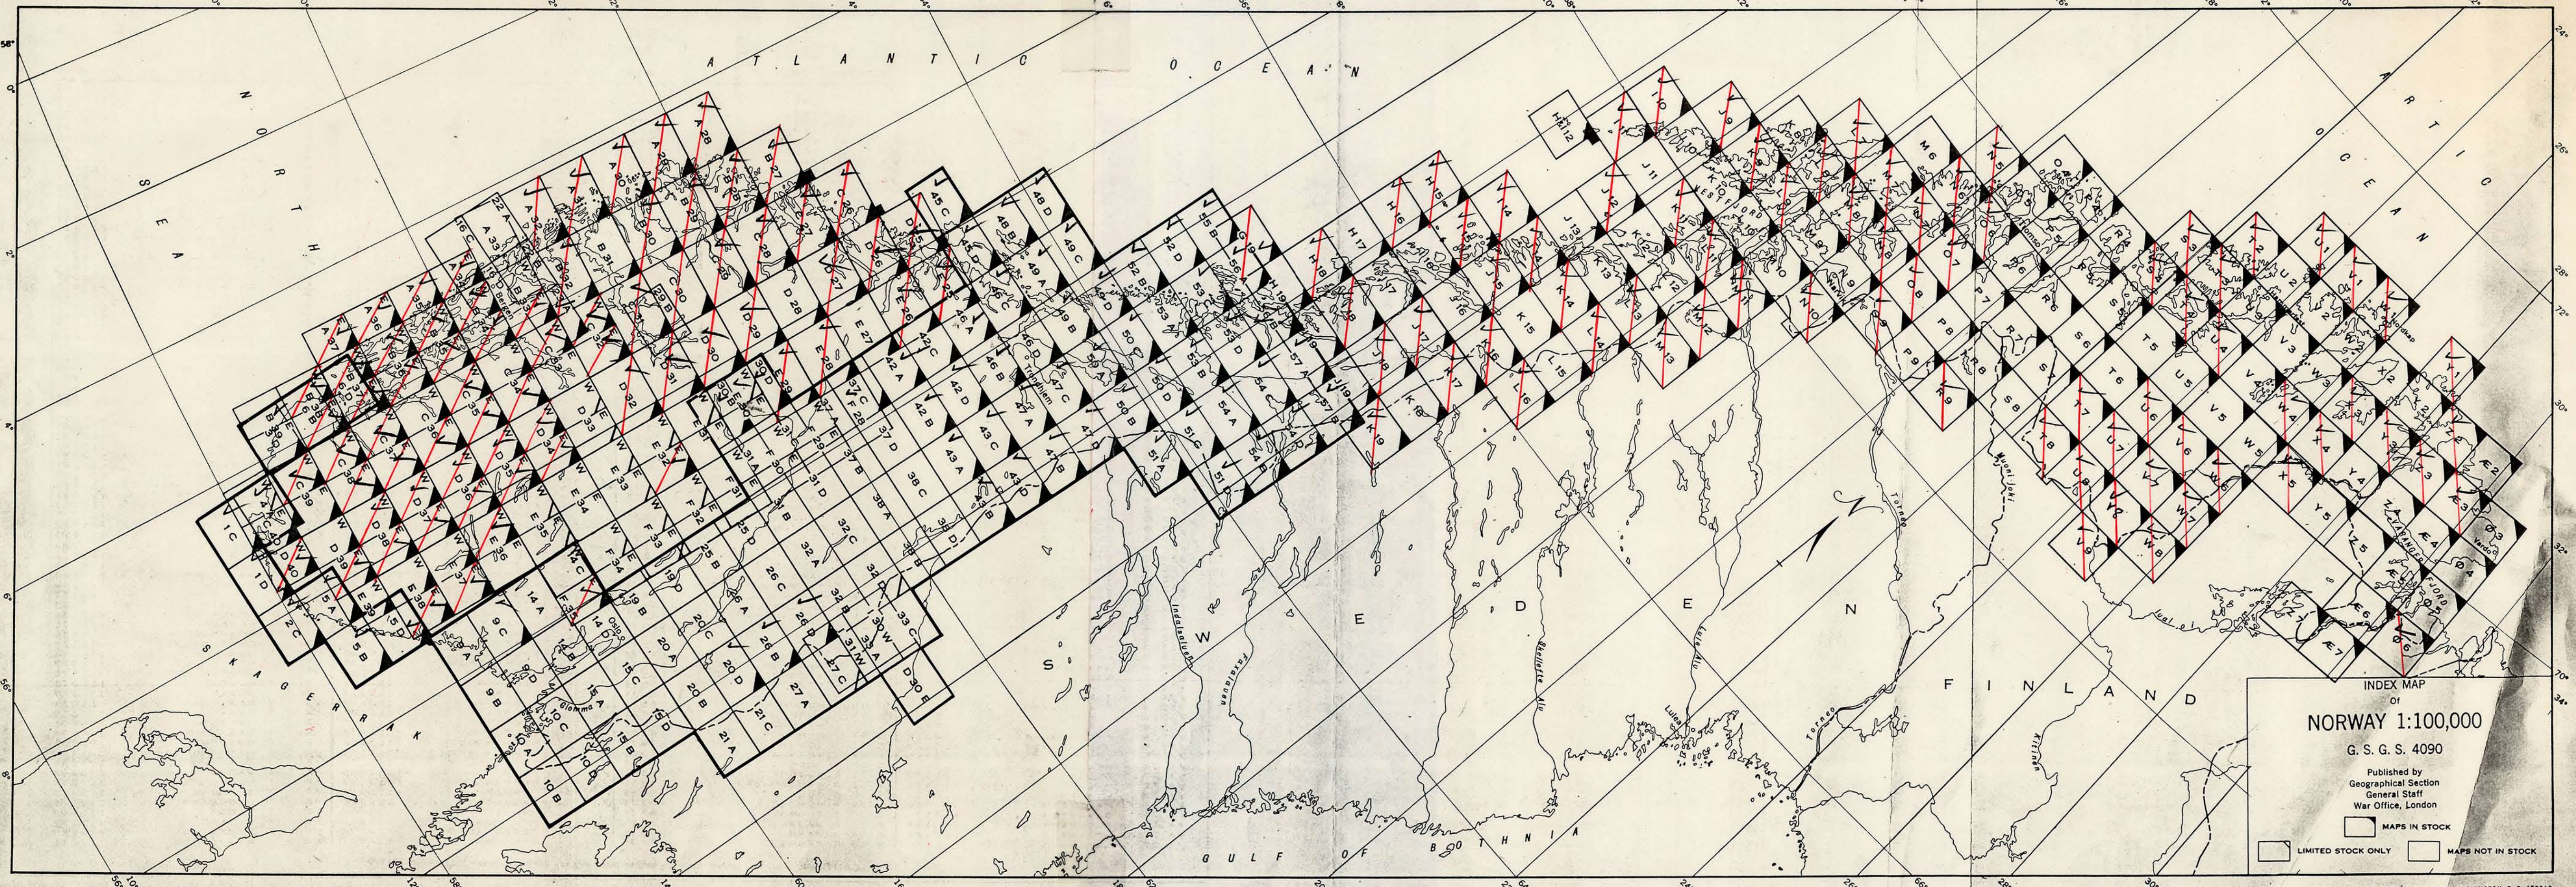

D 52

GSGS 4090

INDEX MAP
of
NORWAY 1:100,000
G. S. G. S. 4090
Published by
Geographical Section
General Staff
War Office, London

MAPS IN STOCK
 LIMITED STOCK ONLY
 MAPS NOT IN STOCK

CORRECT TO DECEMBER 1945 ARMY MAP SERVICE, U. S. ARMY, WASHINGTON, D. C. 150210
2-48

INDEX MAP
NORWAY (SERIES)
TOPOGRAPHIC MAPS OF NORWAY
GSGS 4090
NORWAY 1:100,000

6180s
100
67