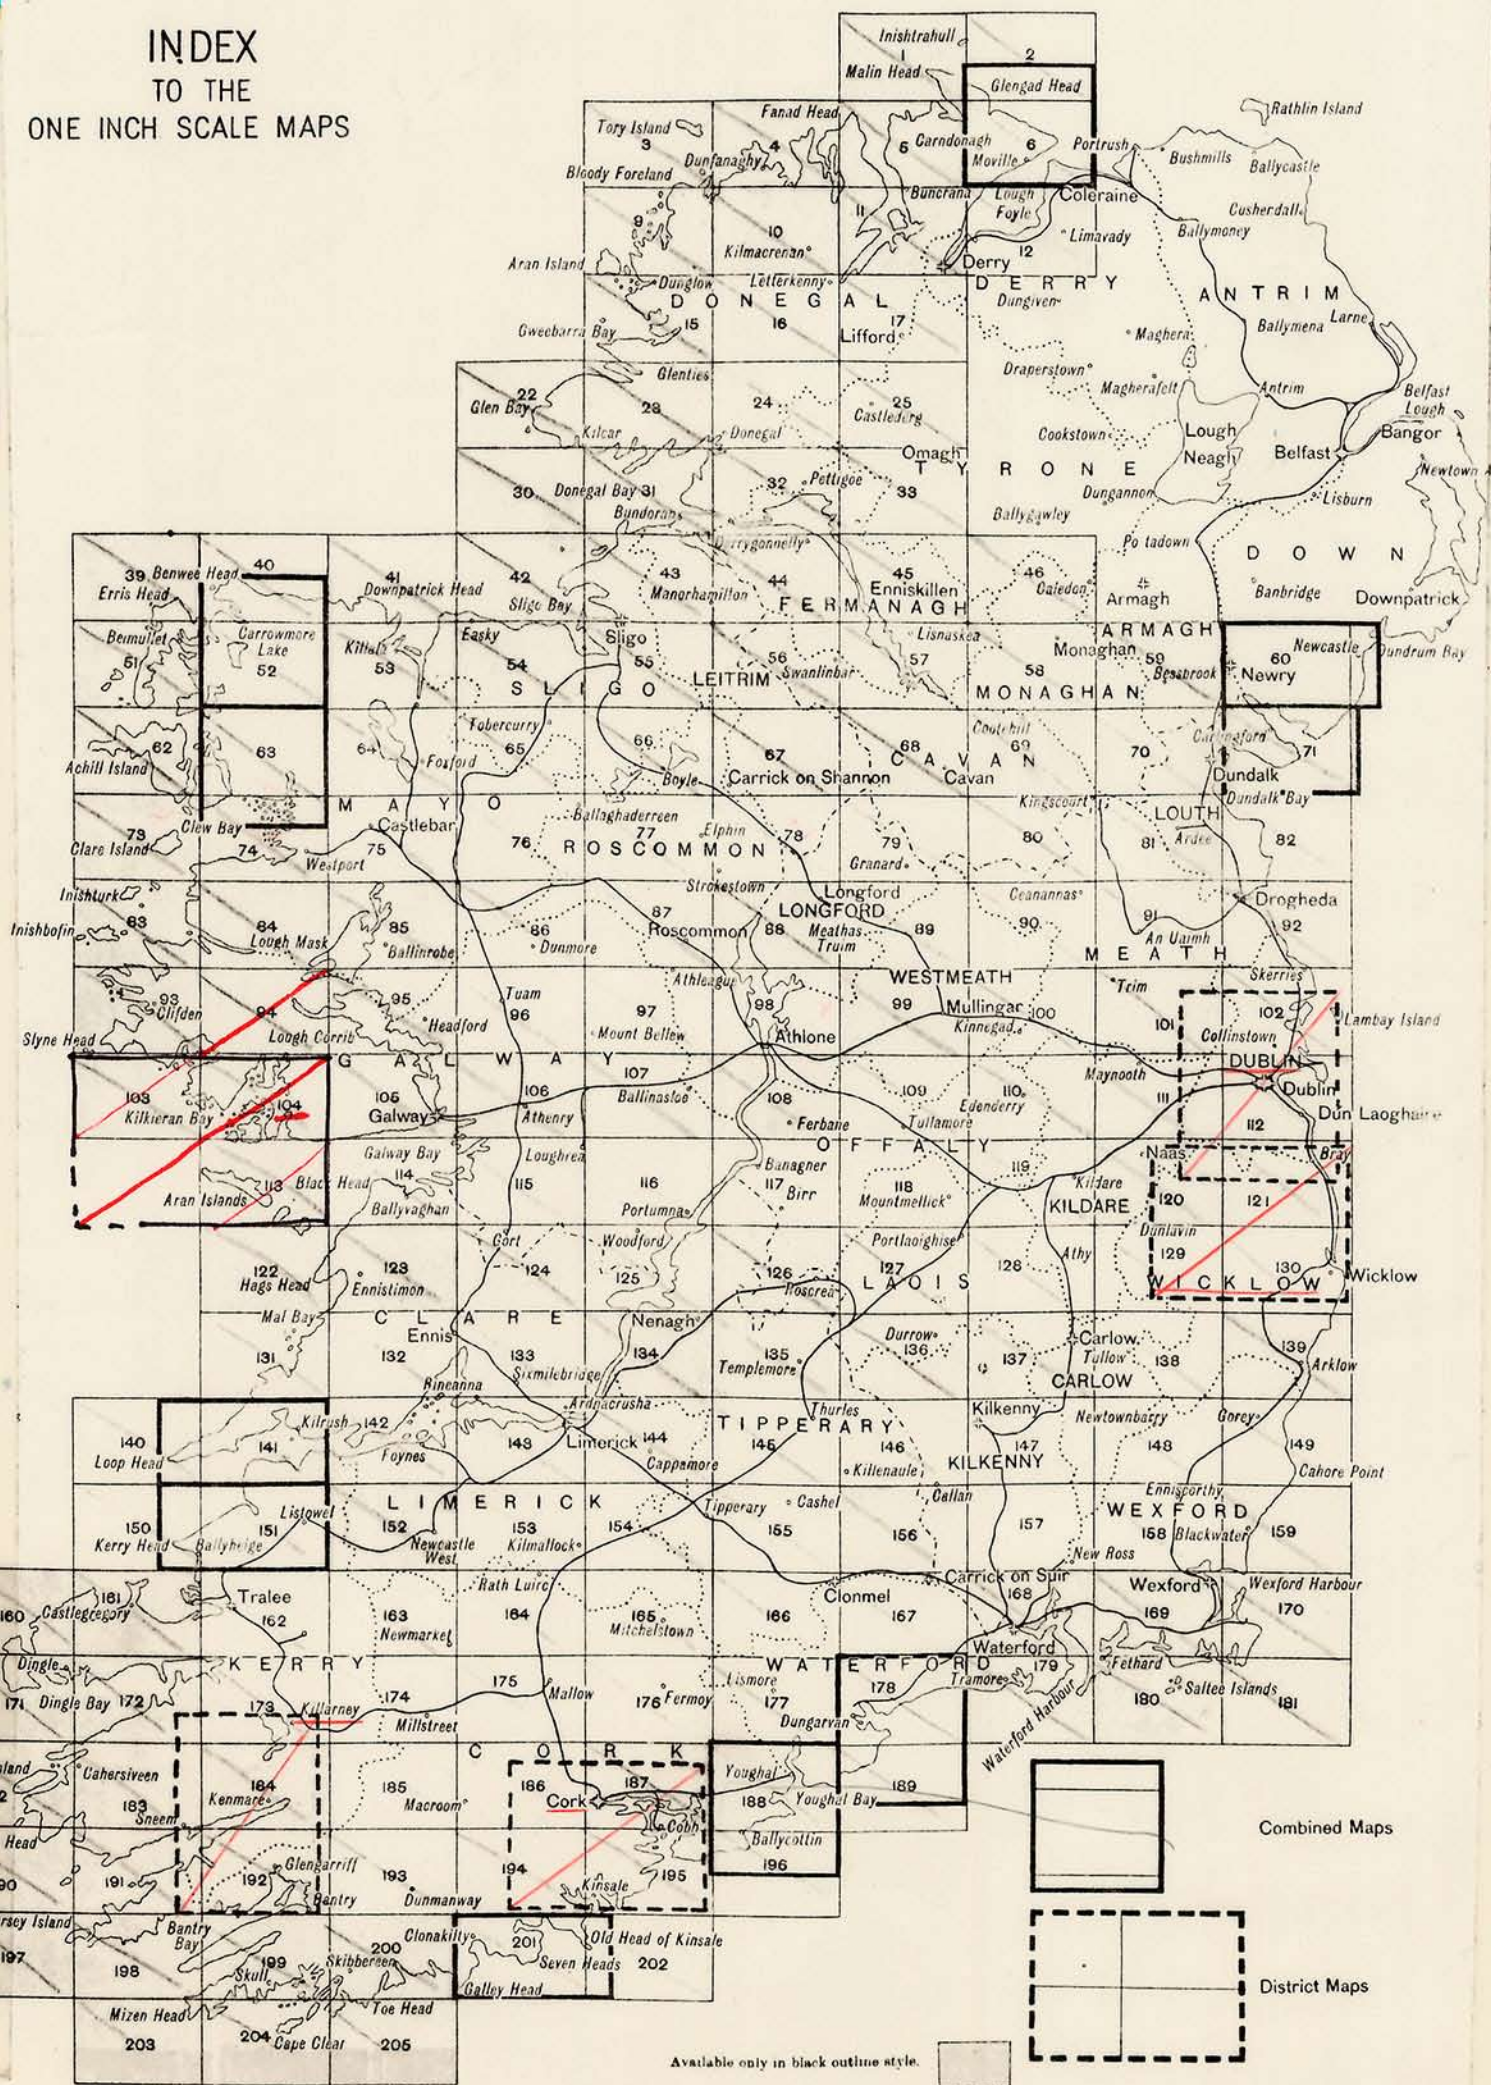

INDEX
TO THE
ONE INCH SCALE MAPS

SEE: 6060s
63
17

FOR IRELAND ONE INCH SCALE MAPS

IRELAND (SERIES) 6060s
IRELAND, ORDNANCE SURVEY (IRELAND) 63
DISTRICT MAPS OF IRELAND 175
I:63,360

Available only in black outline style.

Scale of this Index 27 Miles to one Inch.

FILE ALPHABETICALLY