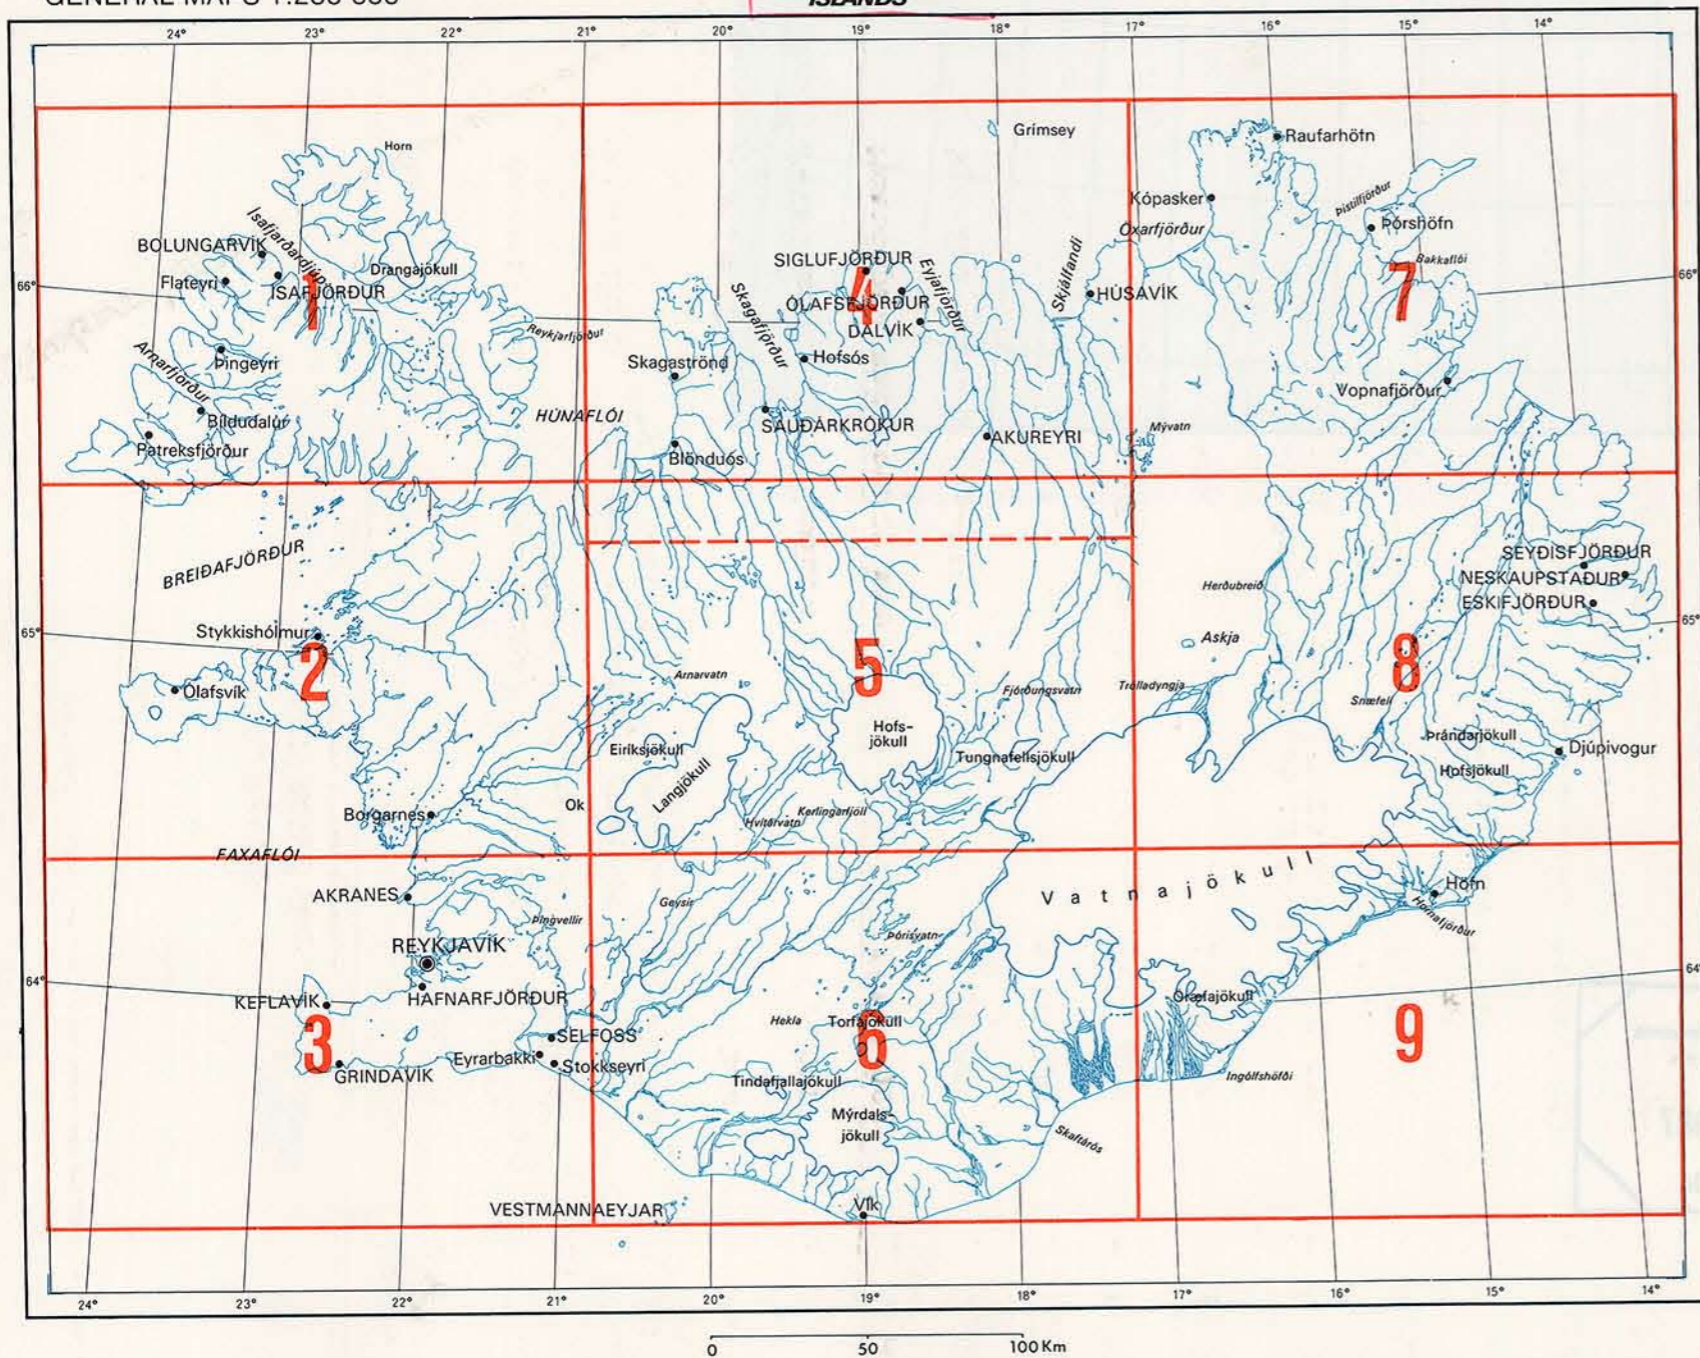

Iceland

GENERAL MAPS 1:250 000

LANDMÆLINGAR
ISLANDS

ADALKORT 1:250 000

NOTE: Maps in stock
Reproduction
maps in stock
R=Direct rep

C561

LIBRARY
UNIVERSITY OF CALIFORNIA
SANTA BARBARA
JAN 25 1983
MAP ROOM

INDEX MAP
ICELAND (SERIES)
U.S. ARMY MAP SERVICE
ICELAND 1:250,000
(A.M.S. C561)