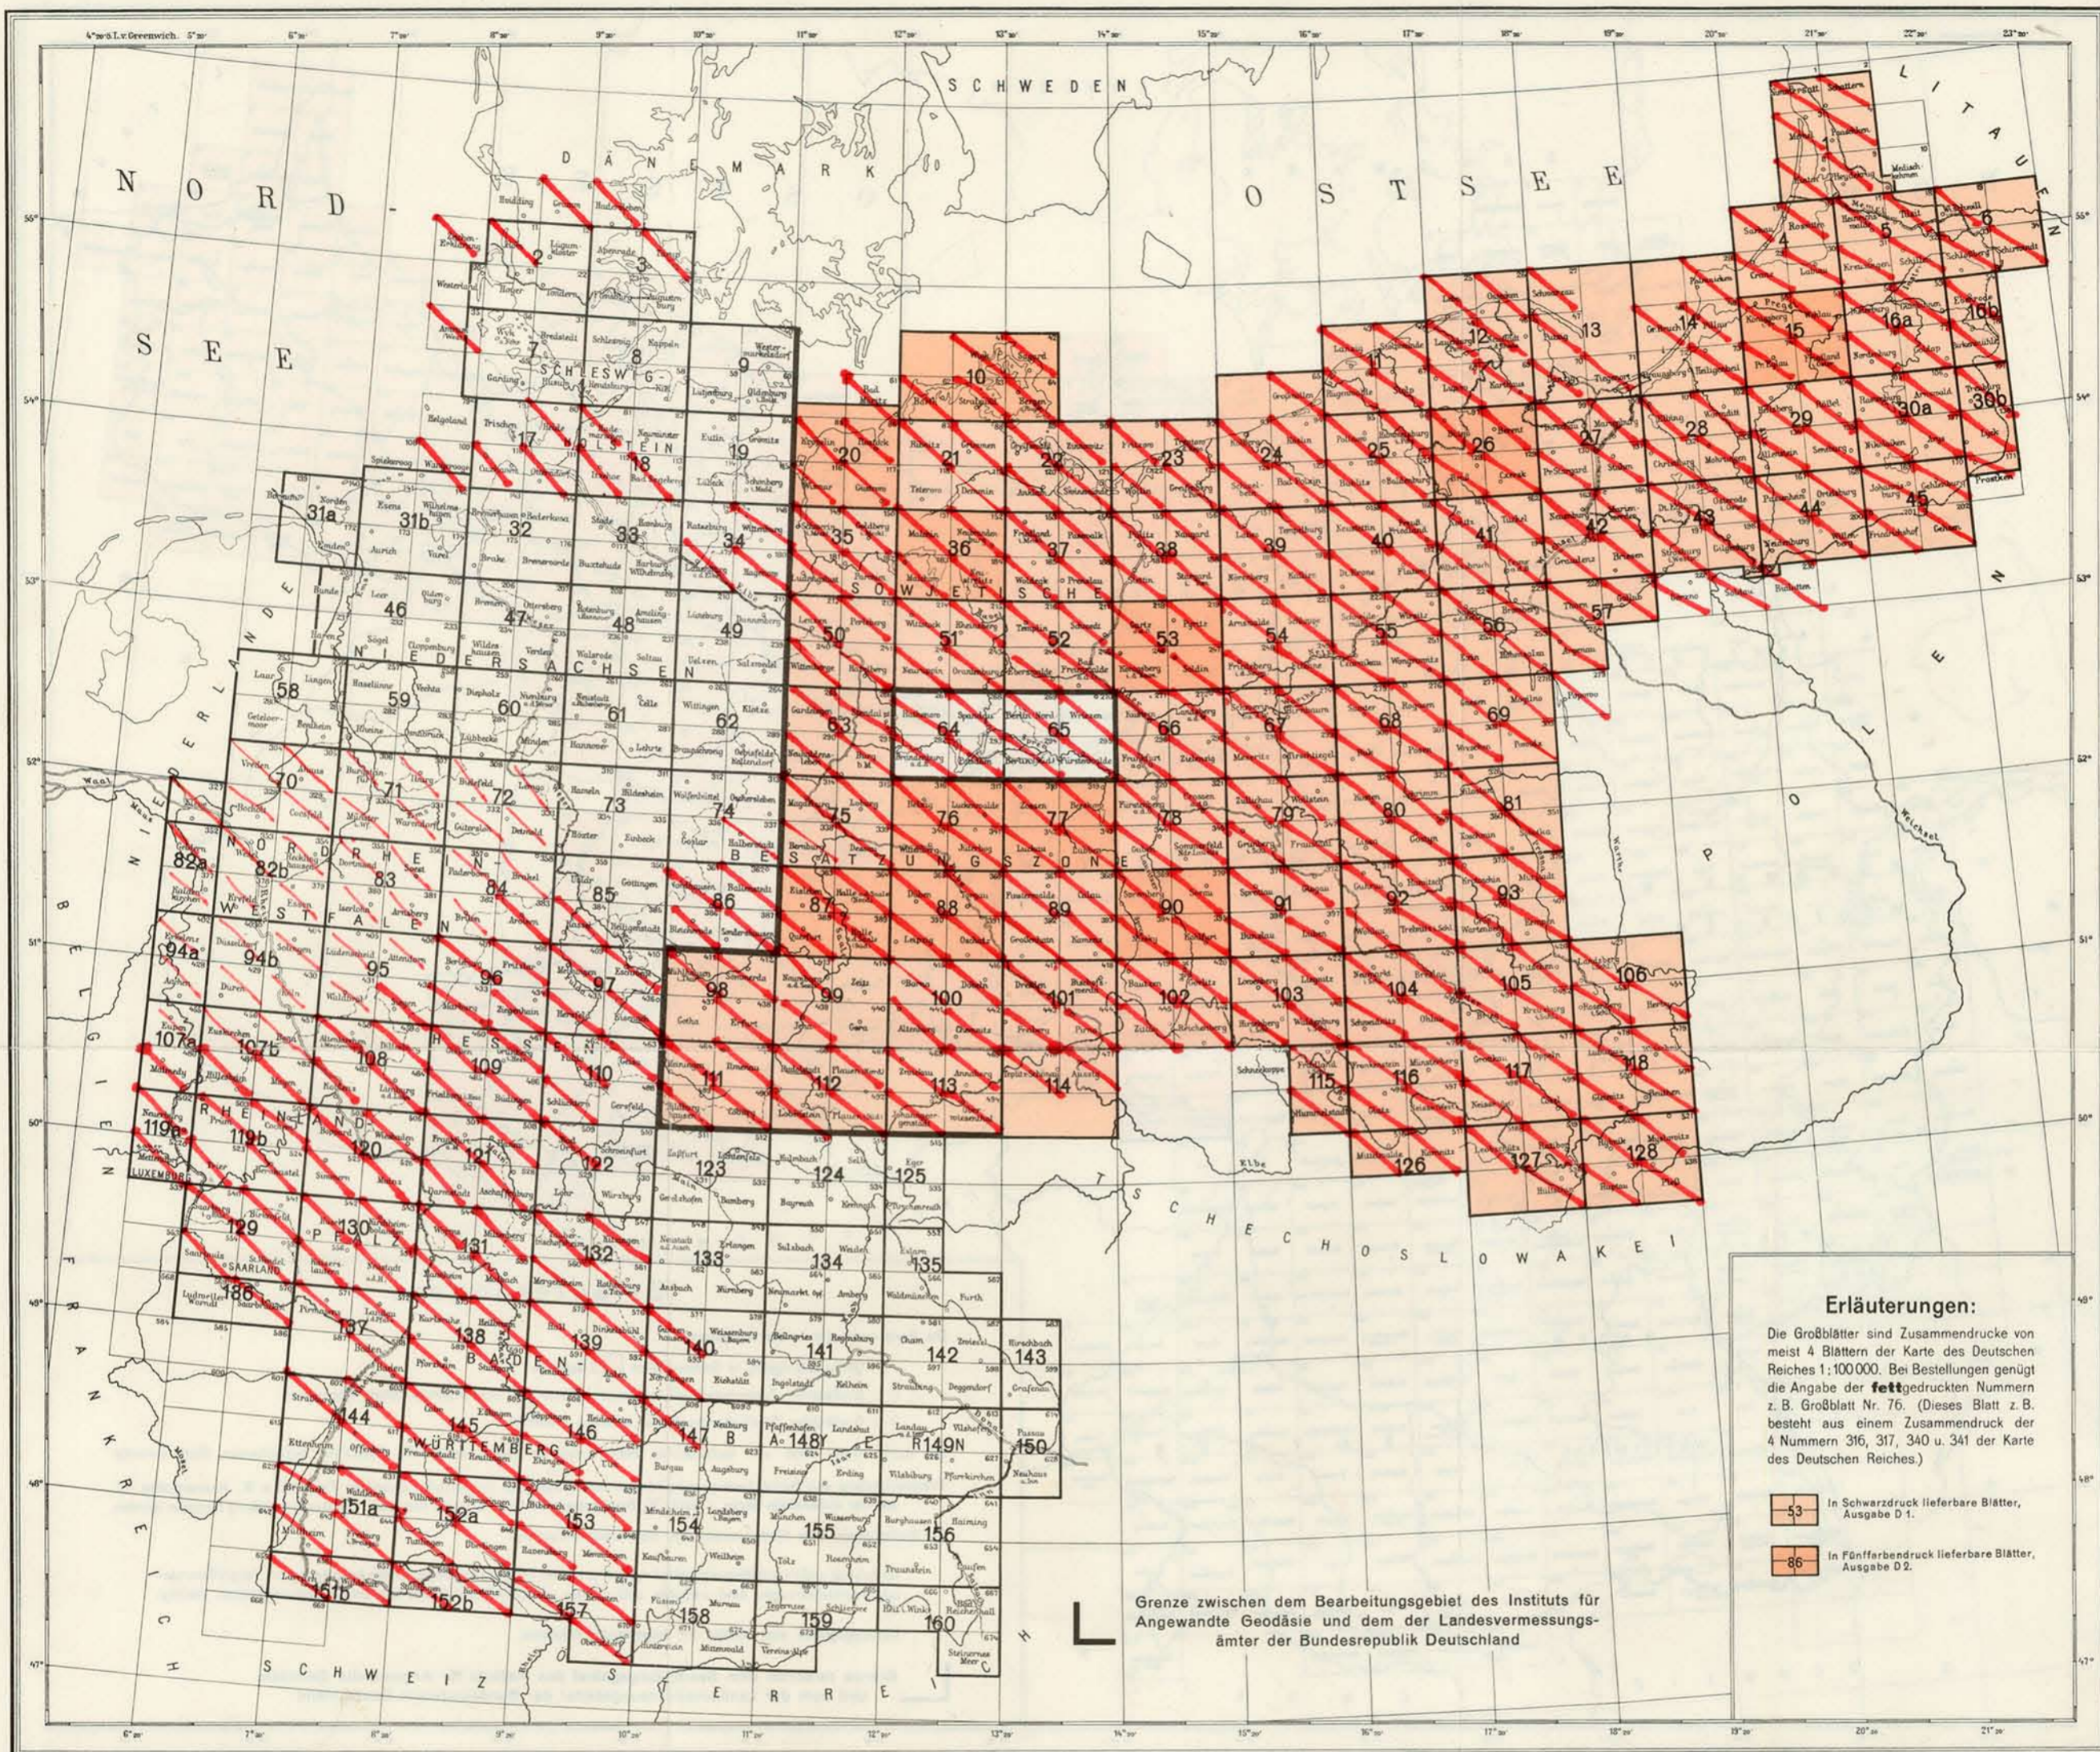

Blattübersicht Großblätter der Karte des Deutschen Reiches 1:100 000

Institut für Angewandte Geodäsie
w. Germany

Stand: 1.1.72

NOTE: IN ORDER TO INTERFILE NEWER EDITIONS AS SHOWN ON THIS INDEX USE NUMBERS IN SMALLER QUADRANGLES. MAPS ARE FILED BY QUAD WHICH COMES FIRST OF THOSE 4

FOR MORE RECENT AND COMPLETE COVERAGE OF GERMANY 1:100,000 SEE

5770s 100 G4

INDEX MAP

GERMANY(SERIES)

KARTE DES DEUTSCHEN REICHES
[Kleinblätter = small sheets]
1:100,000

5770s

100

G4