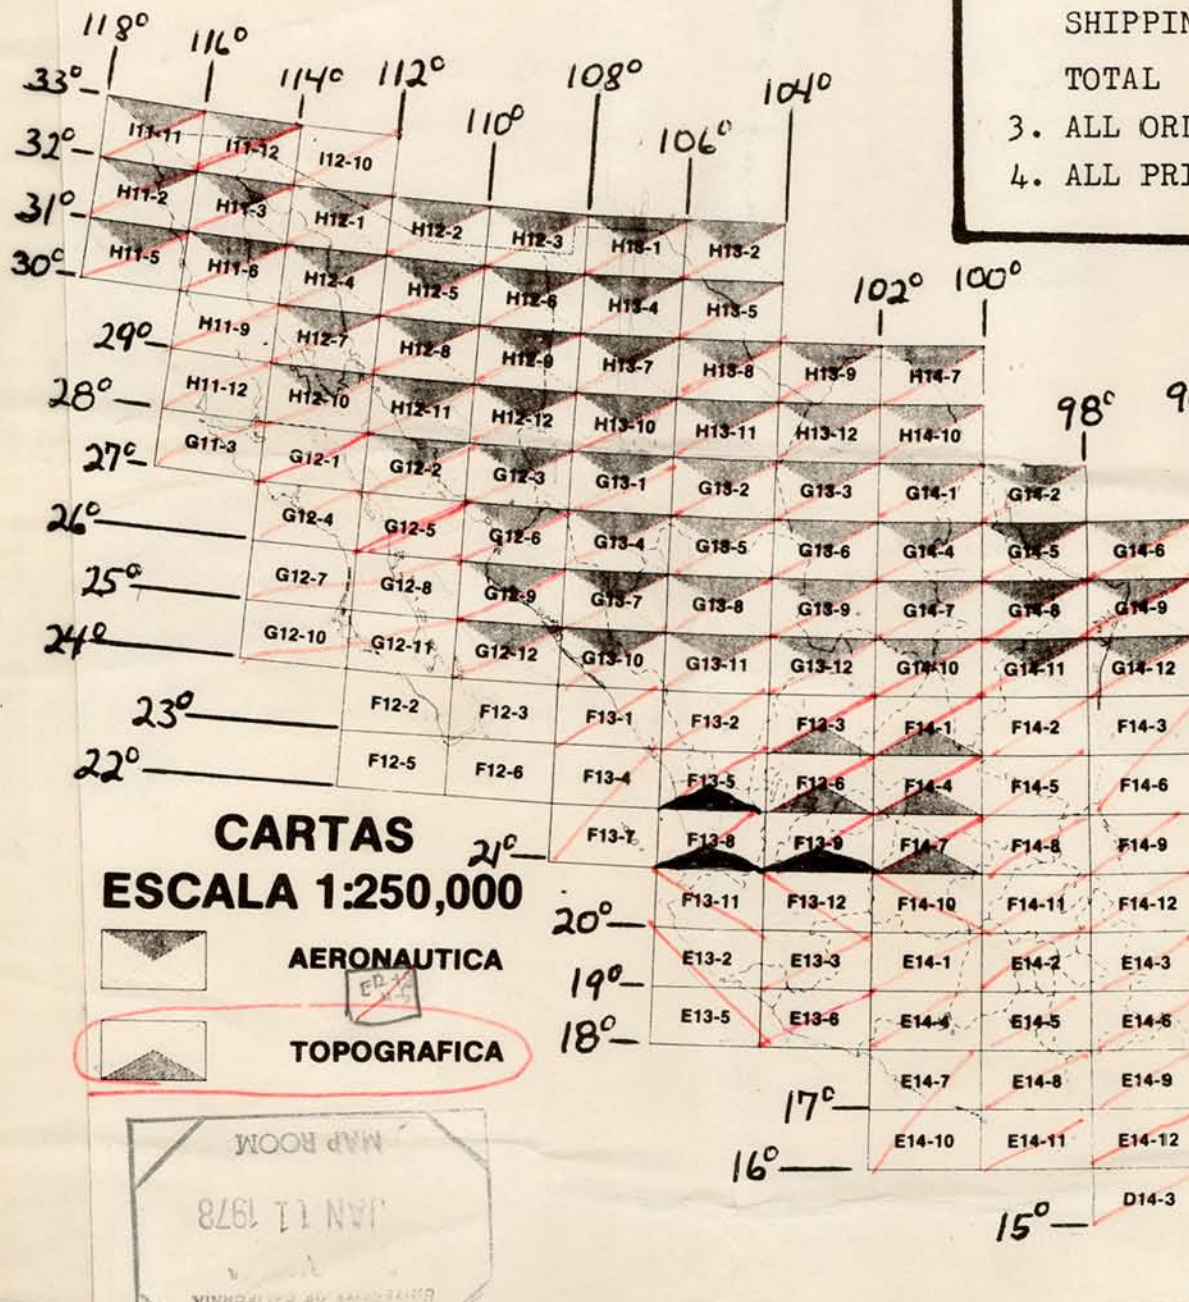

If you can't find it on our maps... IT'S LOST!

United States

ORDERING INFORMATION

Map Centre

2611 University Avenue, San Diego, Calif. 92104 (714) 291-3830

1. MARK DESIRED MAPS ON THIS INDEX. ANOTHER INDEX WILL BE SENT WITH ORDER.
2. _____ MAPA @ \$ 3.00 EACH _____
CAL. RESIDENTS ONLY 6% SALES TAX _____
SHIPPING AND HANDLING _____
TOTAL _____
3. ALL ORDERS SENT ROLLED IN TUBES VIA UNITED PARCEL.
4. ALL PRICES SUBJECT TO CHANGE WITHOUT NOTICE.
5. SEND ORDER TO

NAME _____
STREET _____
CITY _____
STATE _____ ZIP _____
PHONE _____

CARTAS
ESCALA 1:250,000

AERONAUTICA
 TOPOGRAFICA

INDEX MAP 4990s
MEXICO (SERIES) 250
MEXICO. CETENAL M4
ESTADOS UNIDOS MEXICANOS
1:250,000