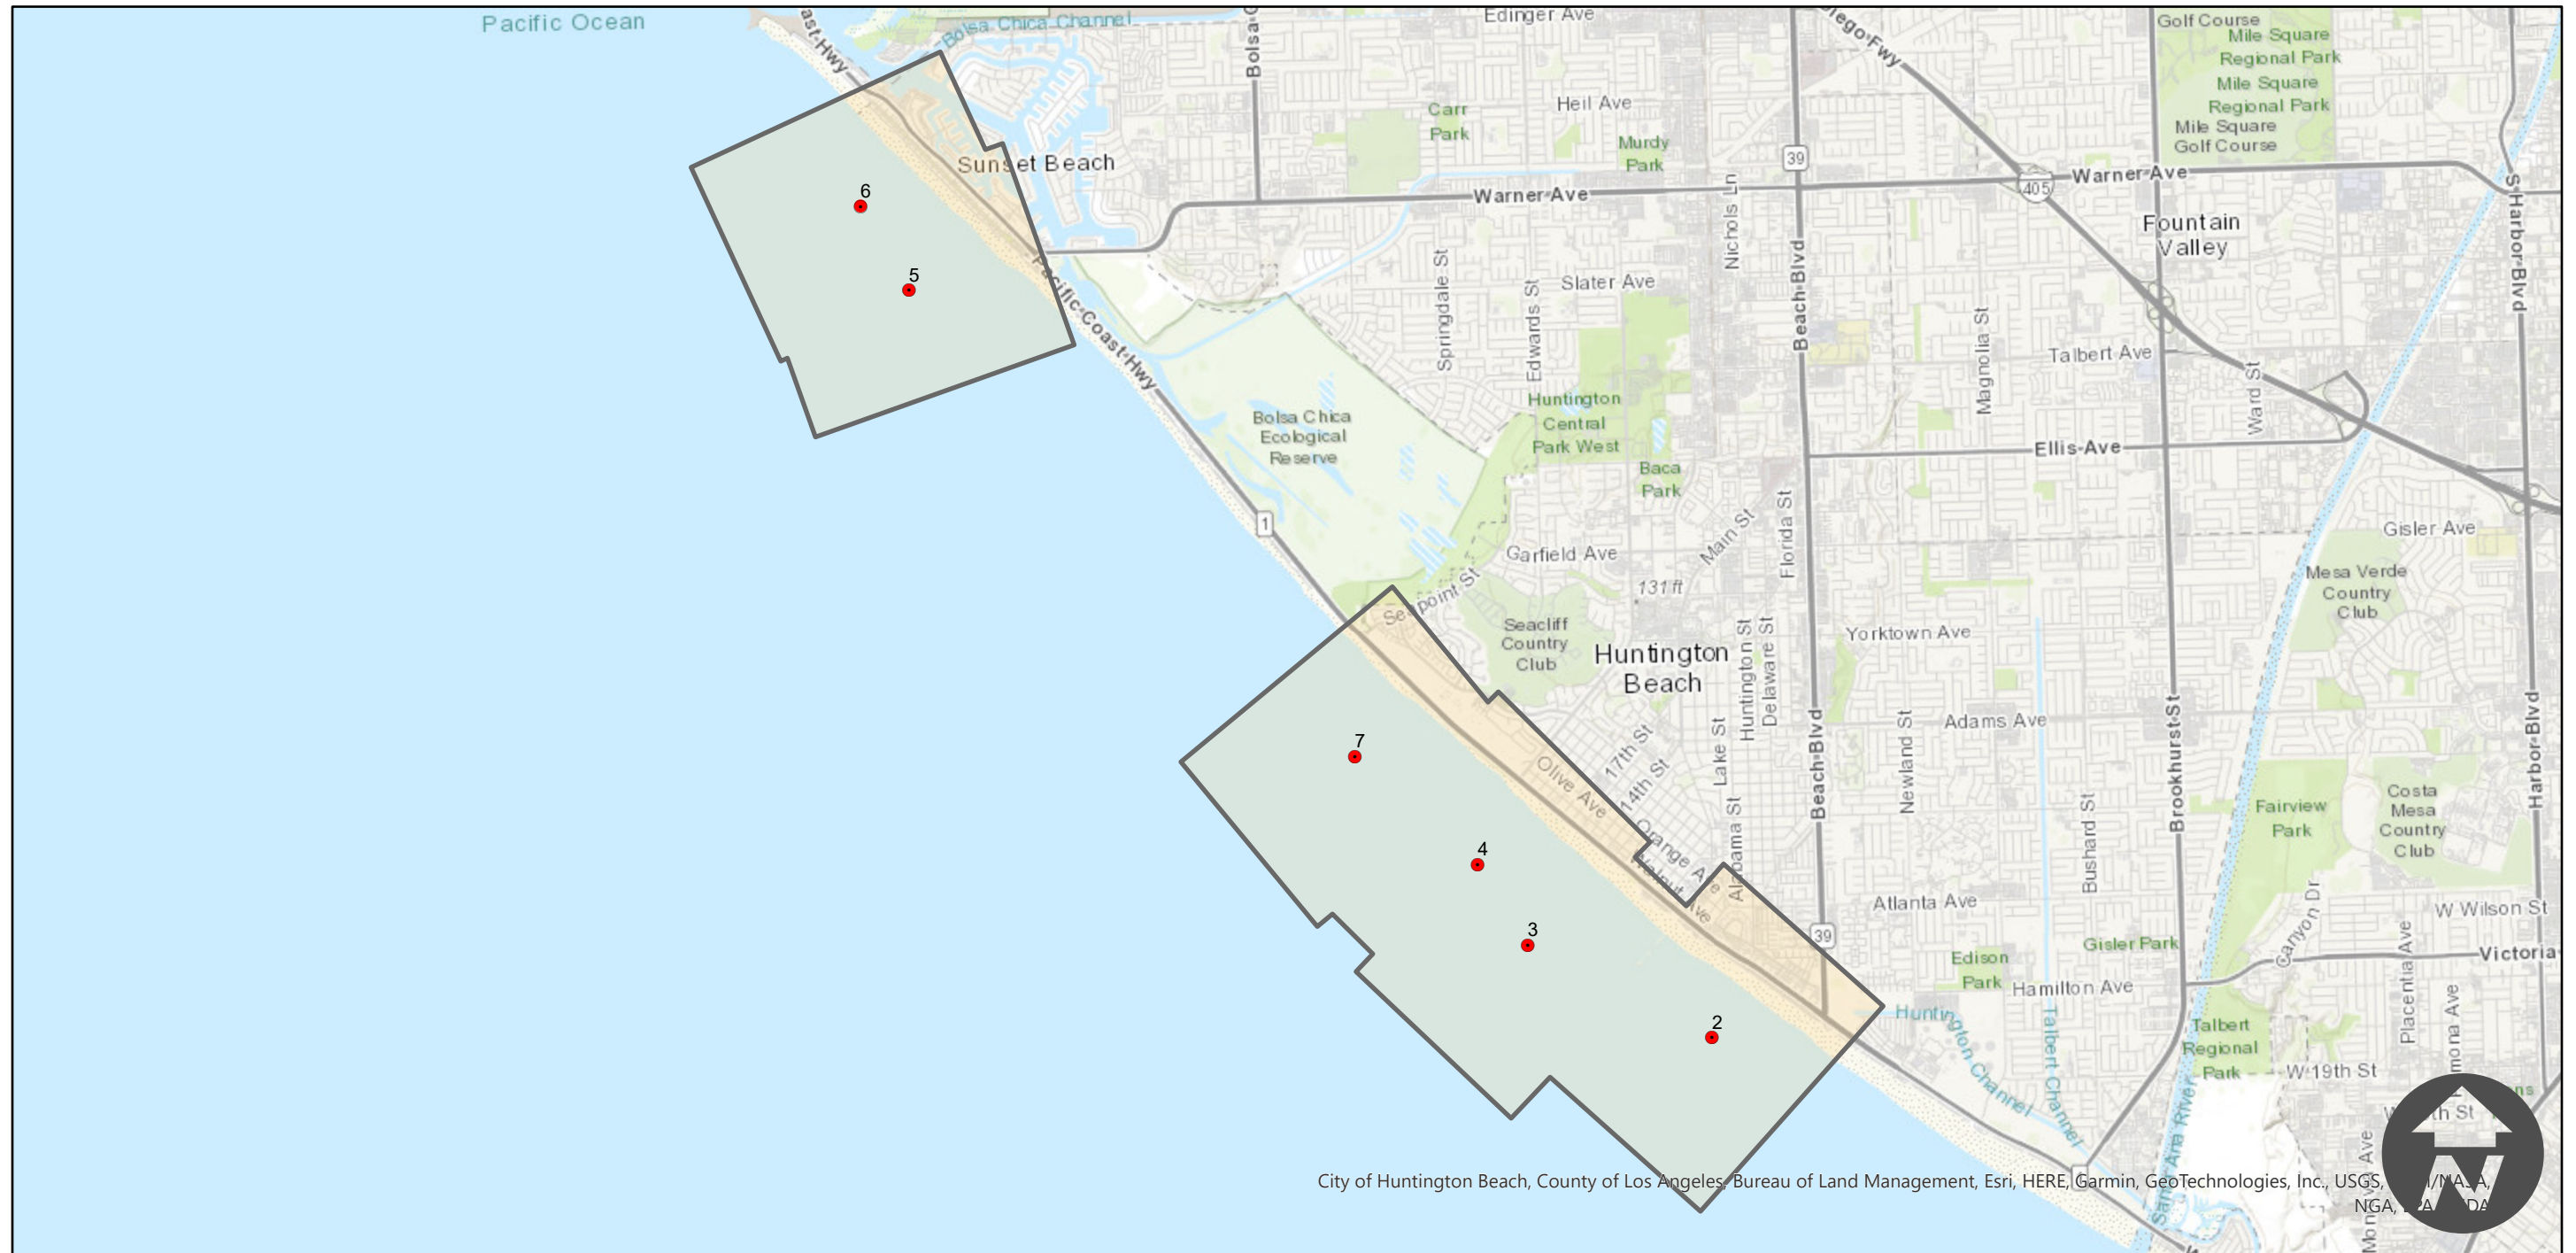

# Watson-582 (1:9K)

Counties: Orange  
Flight date(s): 03-12-1935  
Scale: 1:9,000  
Overlap: 60%

Note: Huntington Beach and Sunset Beach. Positive transparencies made from deteriorating original negatives. Imagery acquired 1986.

## FLIGHT LOCATION

Complete Metadata:  
<https://www.library.ucsb.edu/src/airphotos/aerial-photography-information>

0 1 2 4 Miles