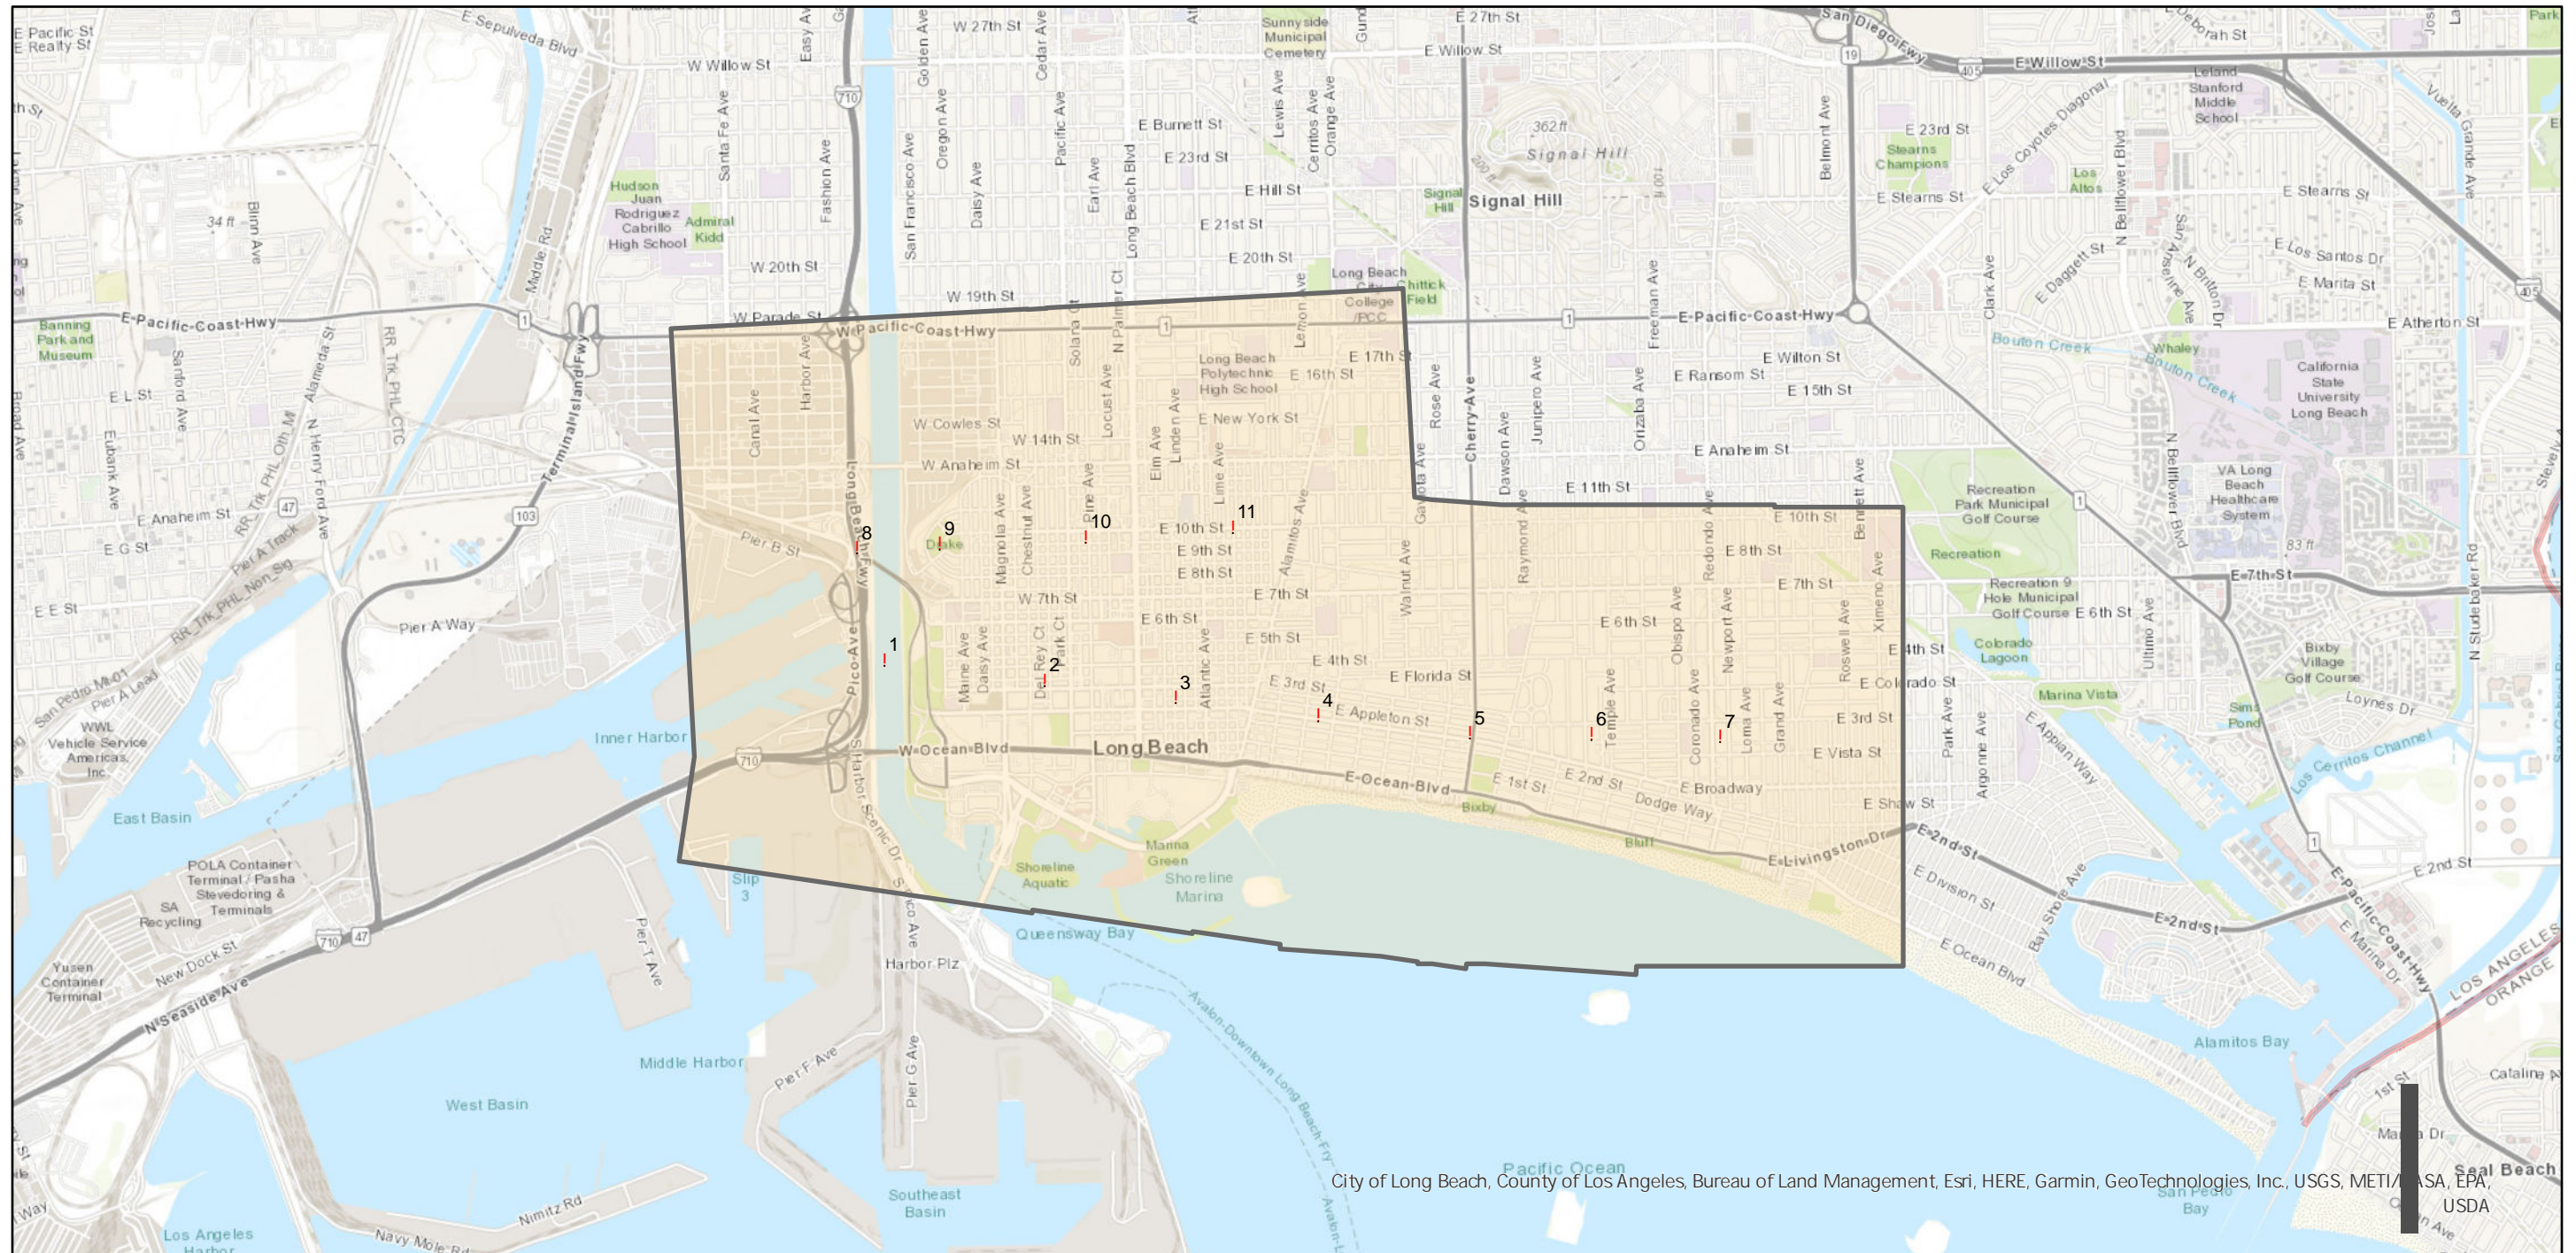

Watson-412

Counties: Los Angeles
Flight date(s): 07-04-1934
Scale: 1:12,000
Overlap: 60%

Note: Long Beach. Positive transparencies made from deteriorated original negatives. Film acquired 1986.

FLIGHT LOCATION

Complete Metadata:
<https://www.library.ucsb.edu/src/airphotos/aerial-photography-information>

City of Long Beach, County of Los Angeles, Bureau of Land Management, Esri, HERE, Garmin, GeoTechnologies, Inc., USGS, METI/ASA, EPA, USDA

0 0.75 1.5 3 Miles

Index to Aerial Photography
Page 1 of 1

Scale of this index: 1:40,000