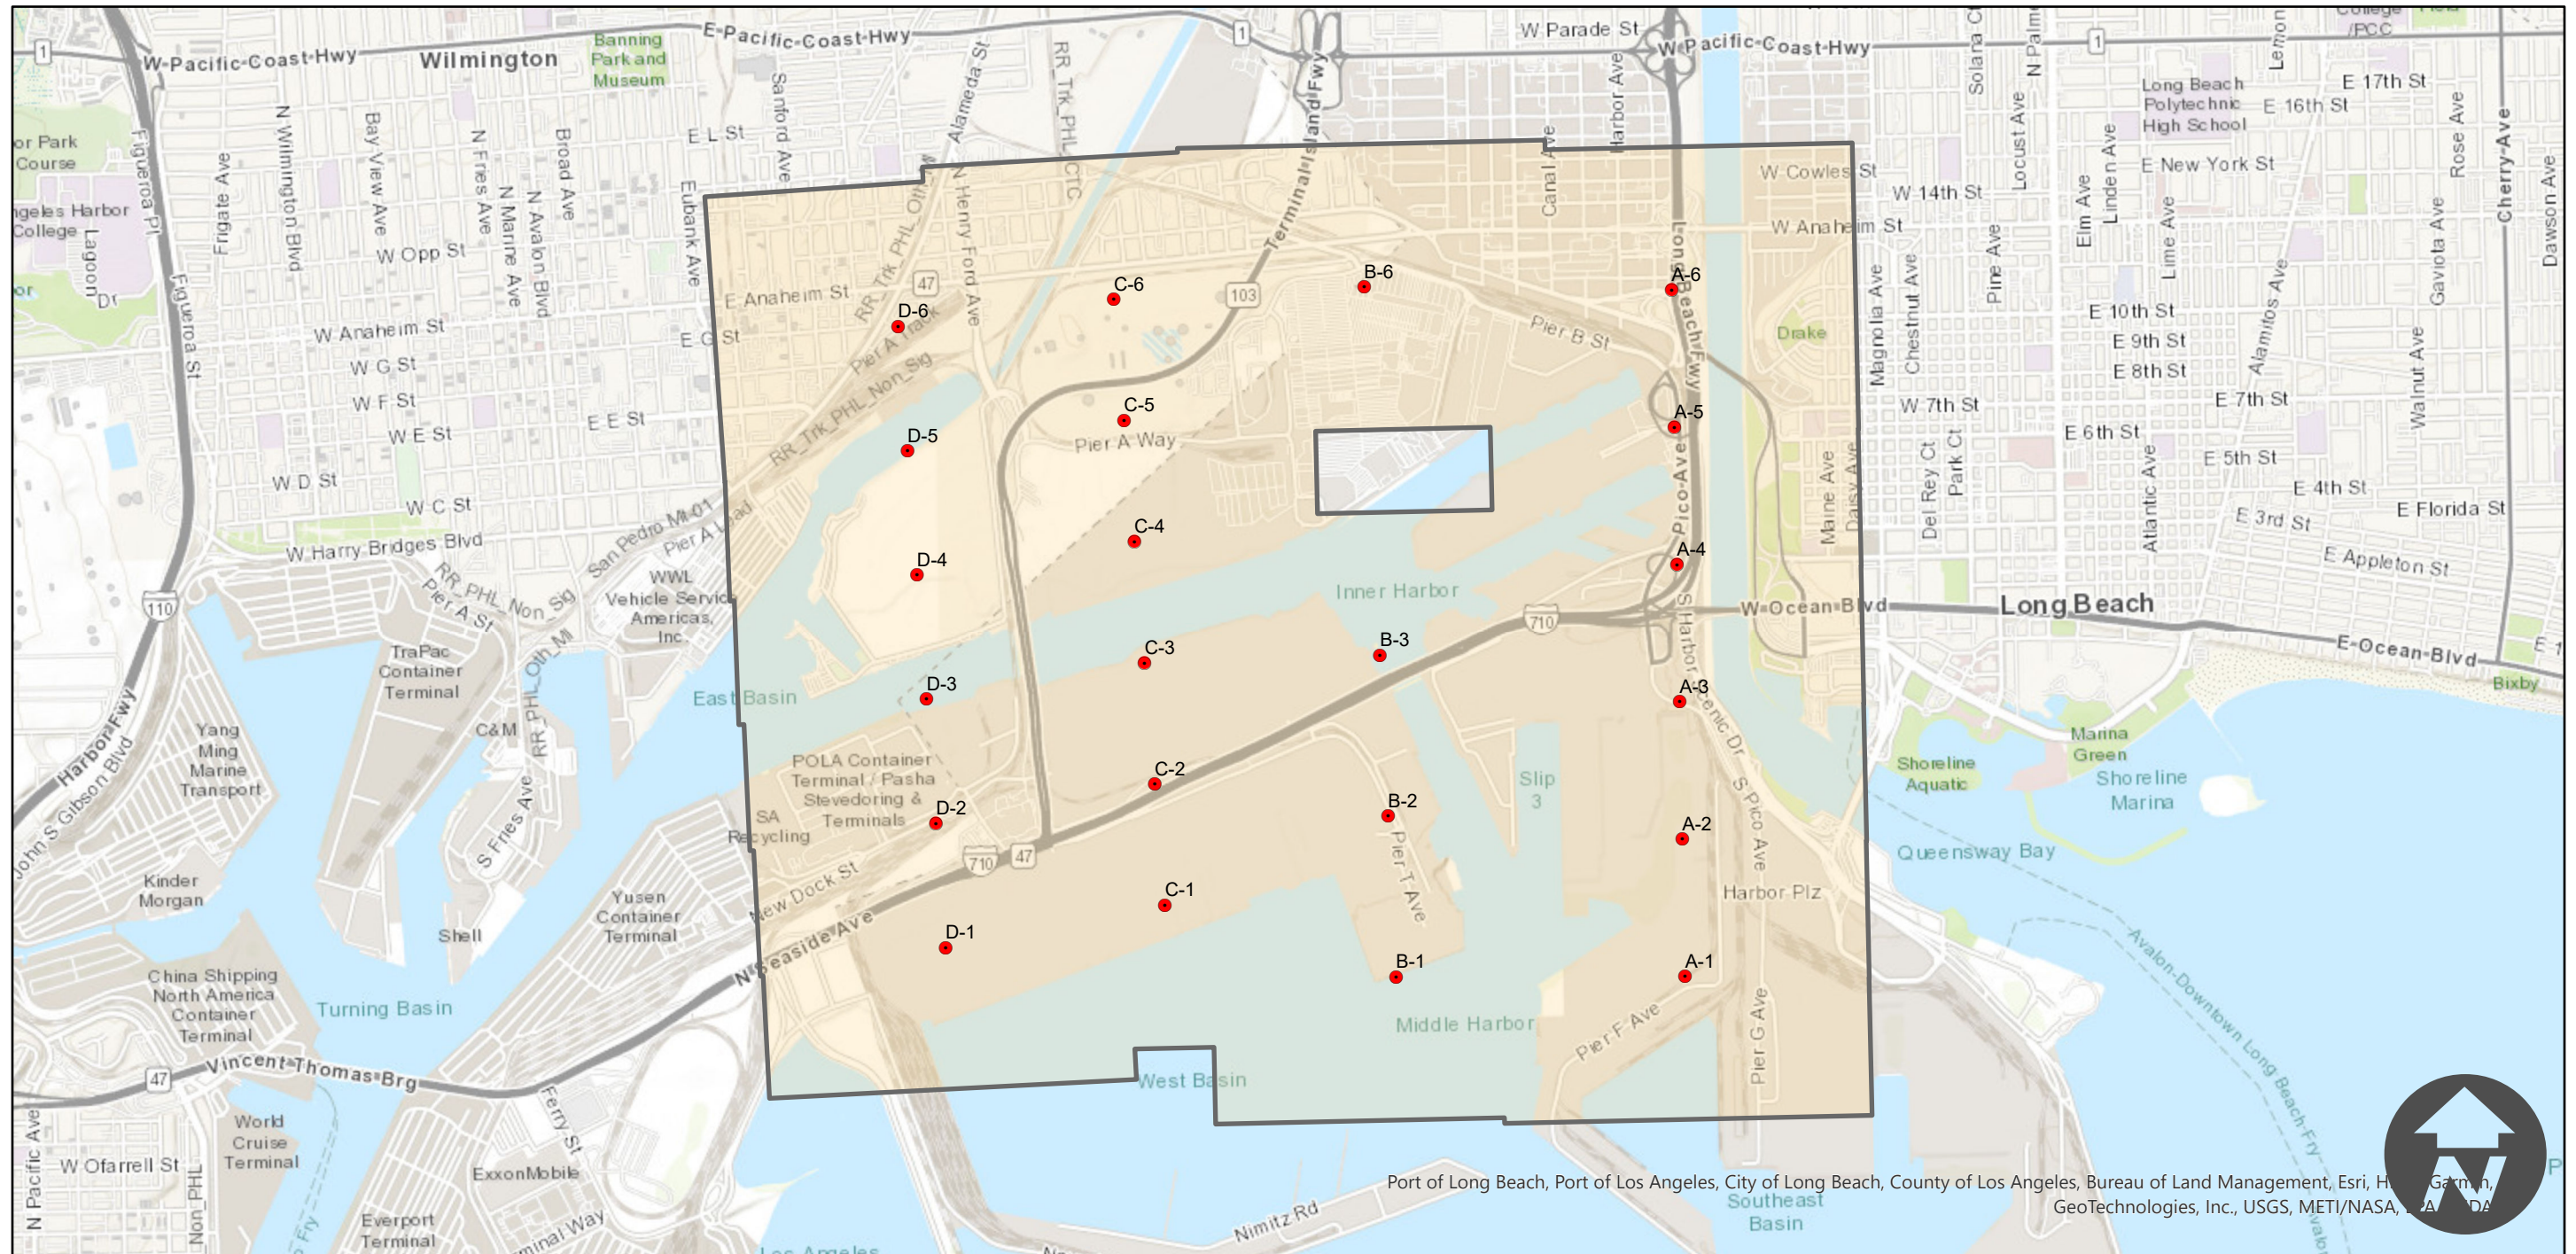

Watson-1460

Counties: Los Angeles
Flight date(s): 01-01-1937
Scale: 1:7,200
Overlap: 40%

Complete Metadata:
<https://www.library.ucsb.edu/src/airphotos/aerial-photography-information>

Note: Long Beach Harbor. Positive transparencies were made from deteriorated original negatives. Film acquired 1986.

FLIGHT LOCATION

0 0.5 1 2 Miles

Index to Aerial Photography
Page 1 of 1

Scale of this index: 1:30,000