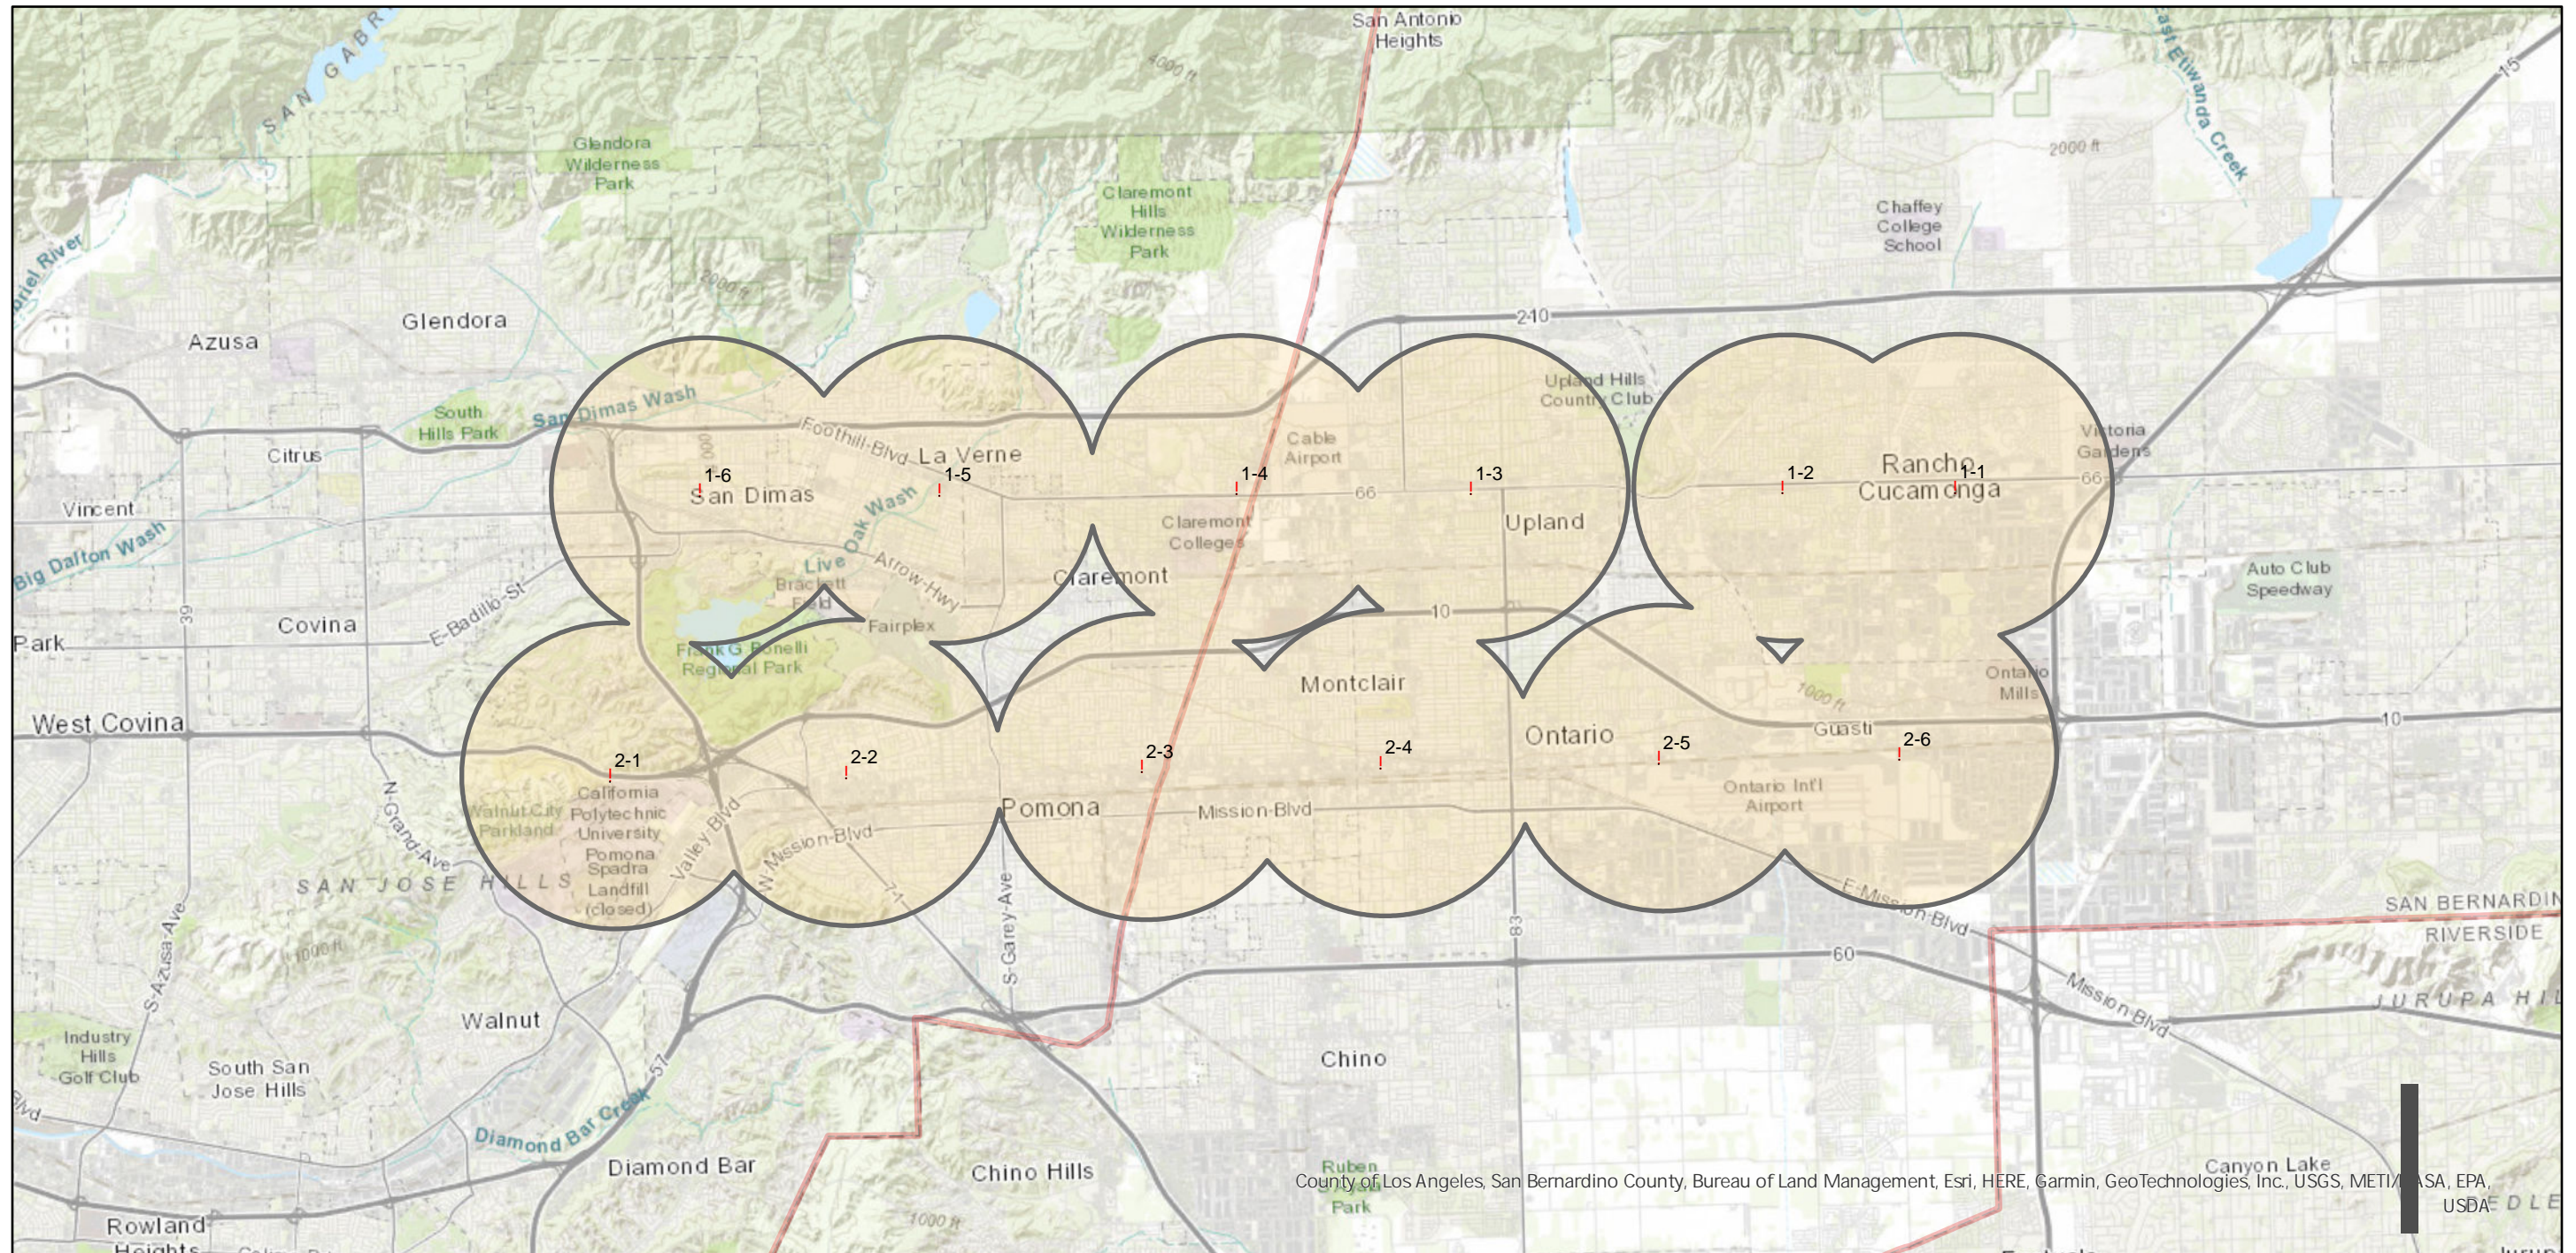

# WAS-G05 (1:24K)

FLIGHT LOCATION

Counties: Los Angeles, San Bernardino  
Flight date(s): 07-14-1968  
Scale: 1:24,000  
Overlap: 20%

Note: Pomona, Upland, Ontario, and Riverside. Part of flight line #5 has 80% overlap. Imagery acquired March 2009.

Complete Metadata:  
<https://www.library.ucsb.edu/src/airphotos/aerial-photography-information>

0 2 4 8 Miles

Index to Aerial Photography  
Page 1 of 1

Scale of this index: 1:120,000