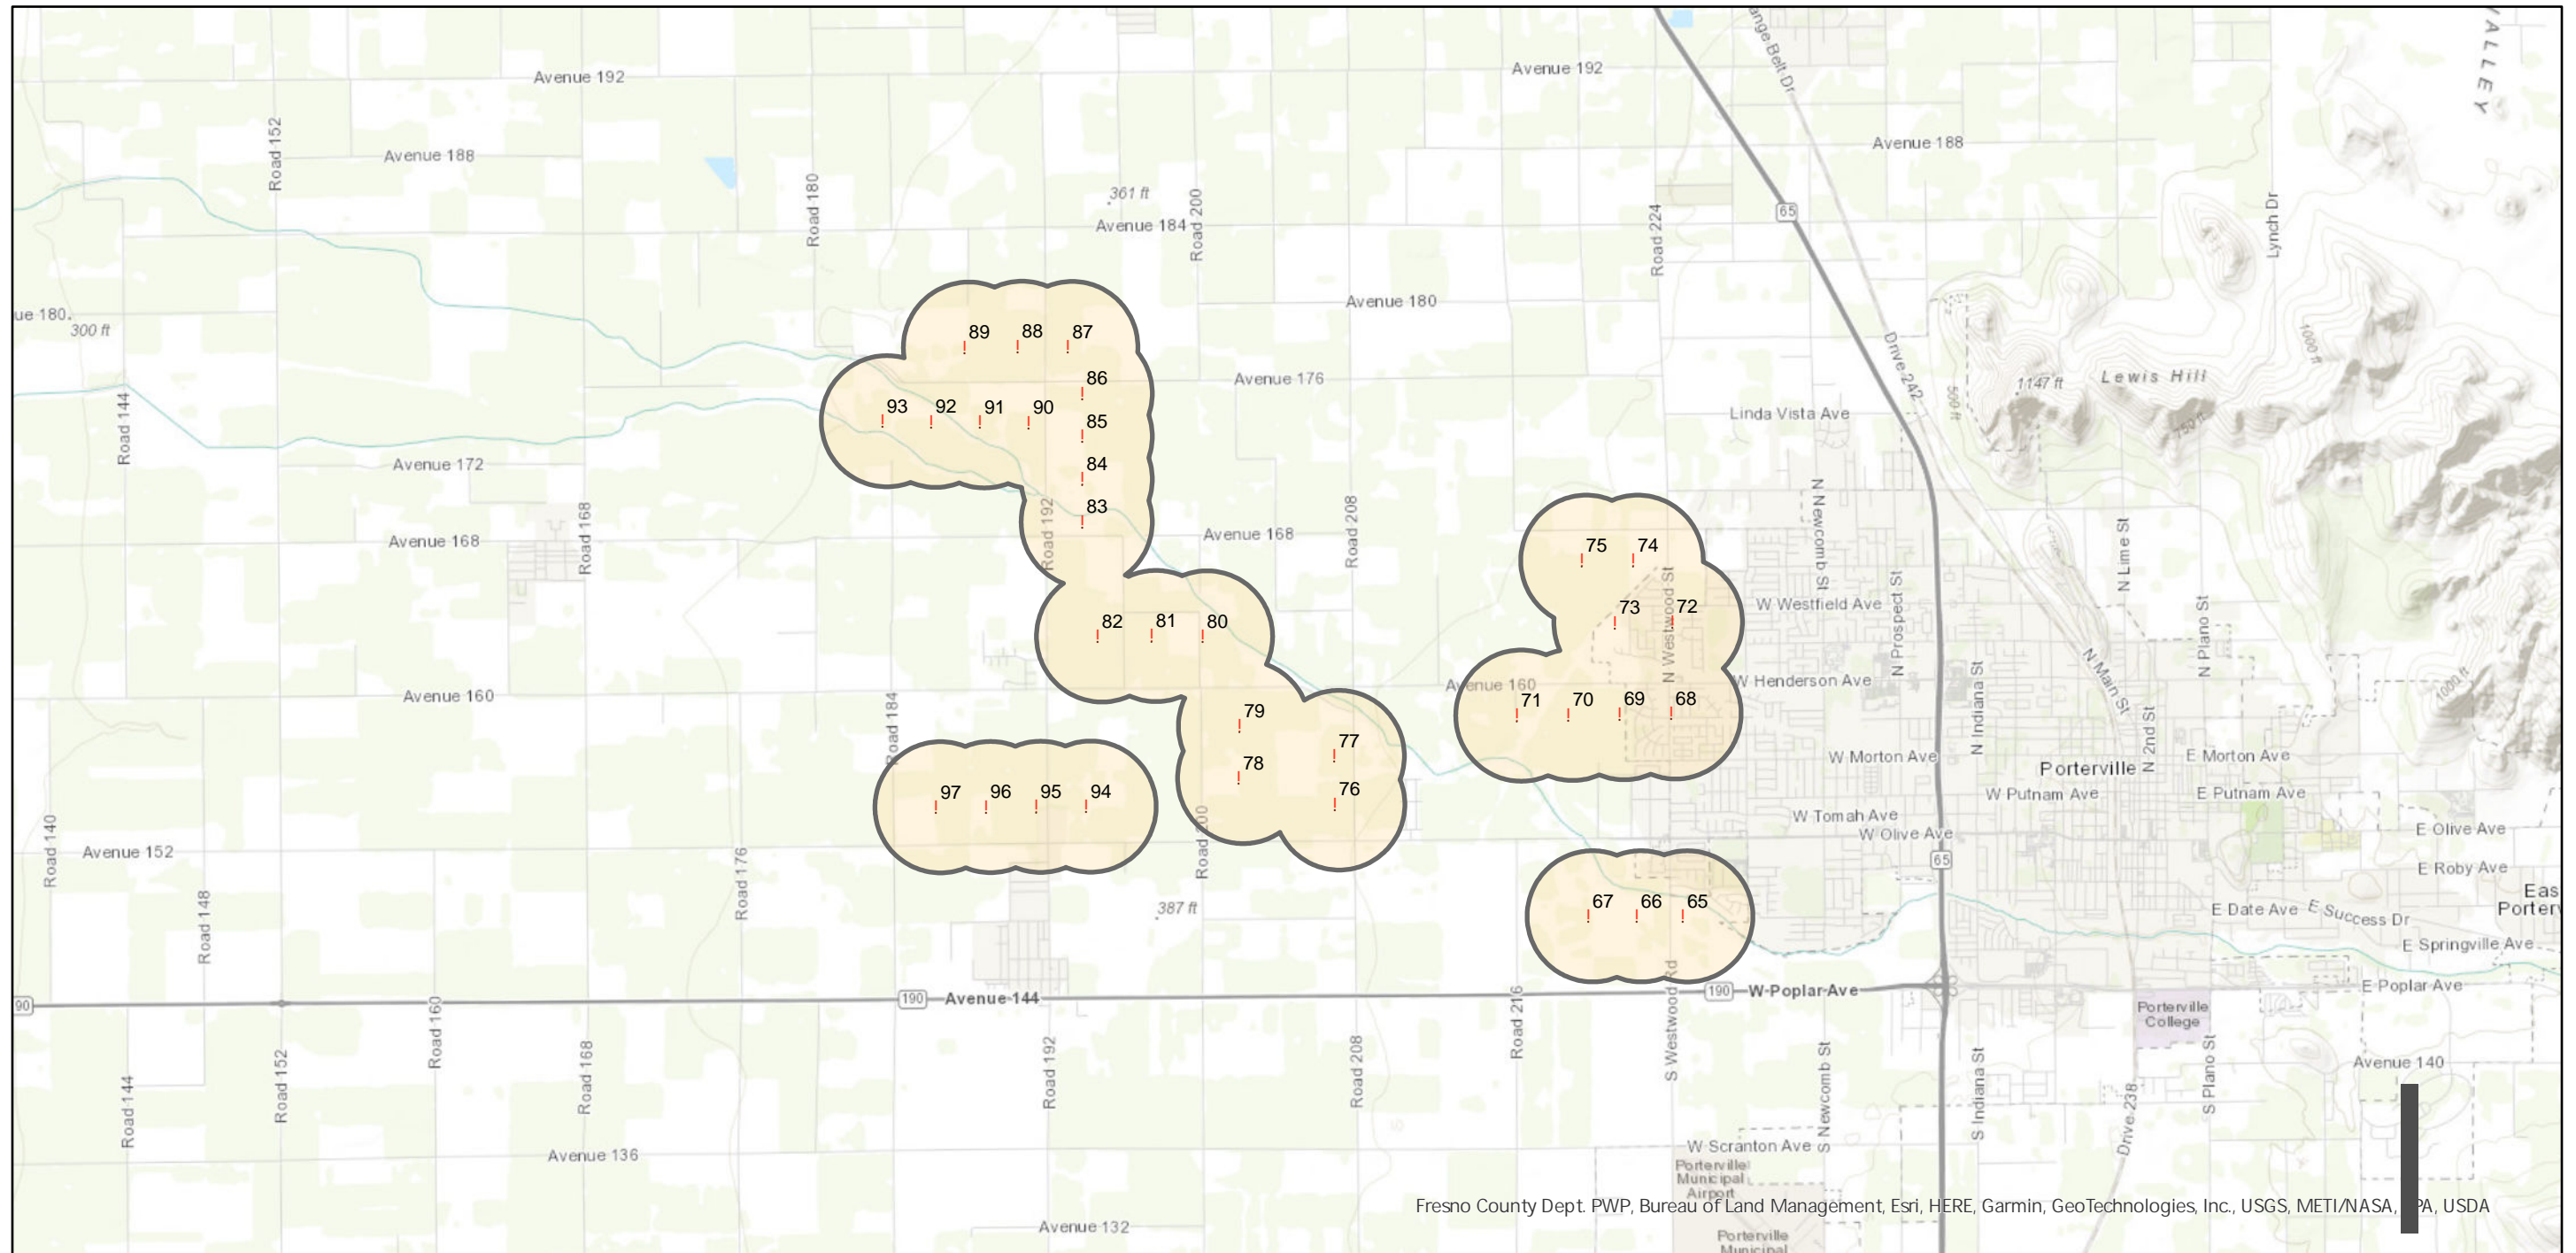

# TG-680V-16

Counties: Tulare  
 Flight date(s): 08-09-1968  
 Scale: 1:6,000  
 Overlap: 60%

Note: Vicinity west of Porterville. Frame numbers 680V-65 through 680V-99.

## FLIGHT LOCATION

Complete Metadata:  
<https://www.library.ucsb.edu/src/airphotos/aerial-photography-information>

0 1 2 4 Miles

Index to Aerial Photography  
 Page 1 of 1

Scale of this index: 1:70,000