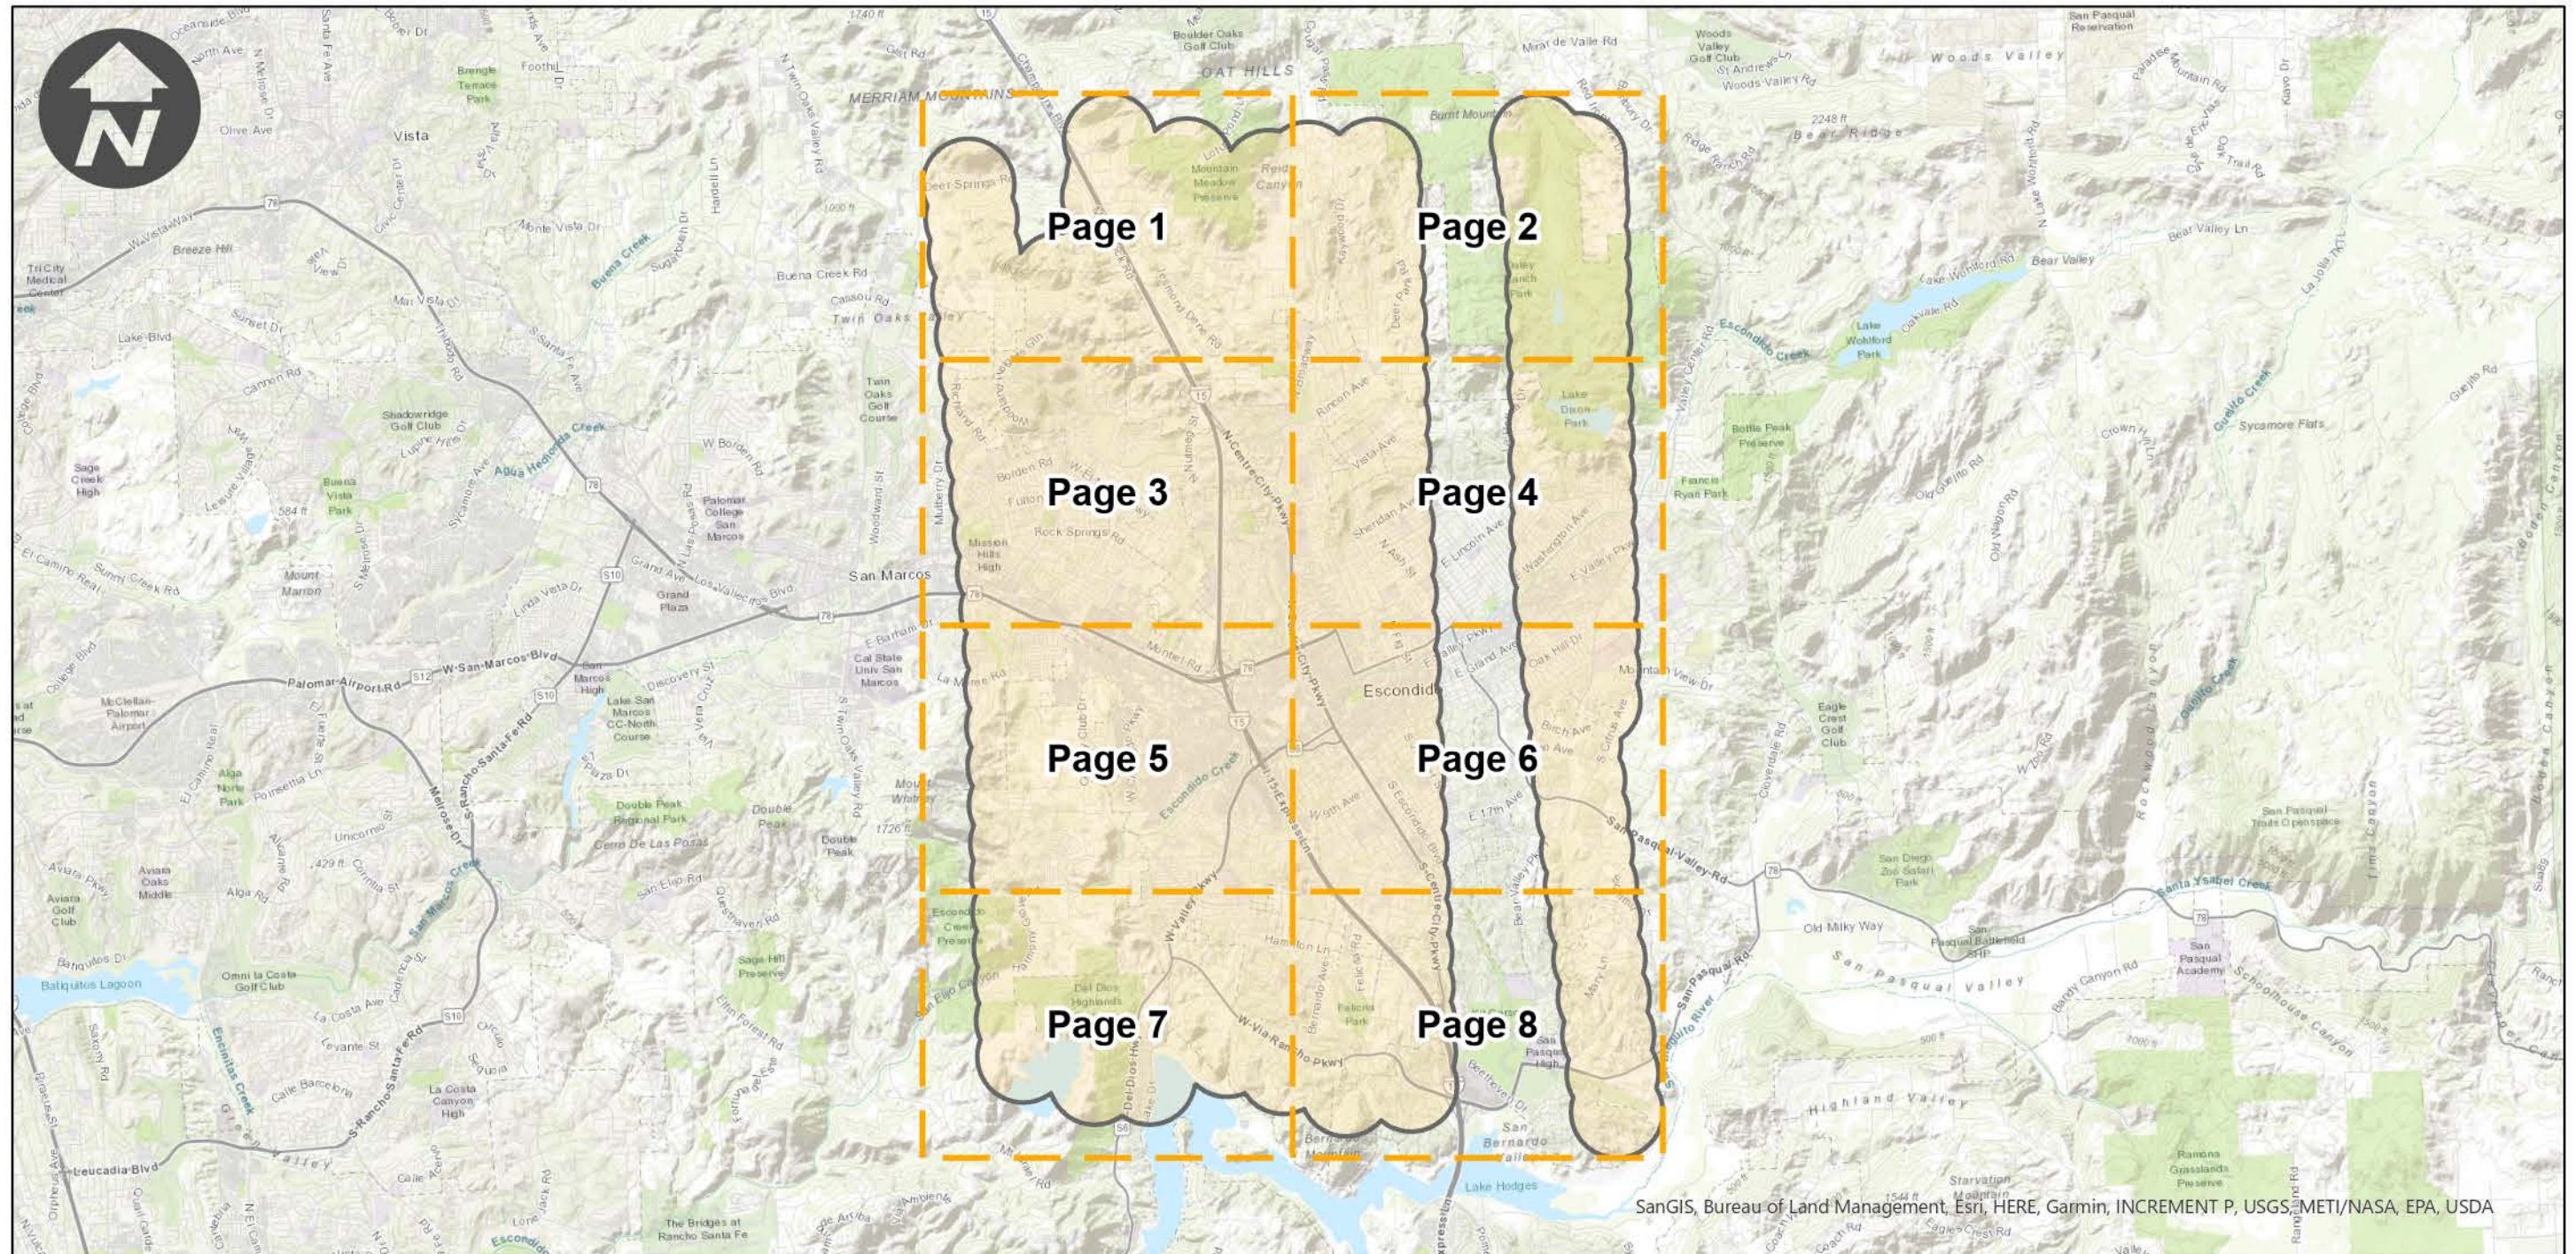

PAI-ESCON-61

Counties: San Diego
Flight date(s): 03-21-1961 to 04-26-1961
Scale: 1:6,000
Overlap: 60%

Complete Metadata:
<https://www.library.ucsb.edu/src/airphotos/aerial-photography-information>

Note: Escondido and vicinity. Frame numbers 139V-14 through 139V-198, and 141V-130 through 141V-198. Imagery filed by PAI-roll numbers as shown on index.

FLIGHT LOCATION

Index to Aerial Photography
Page Key

Scale of this index: 1:100,000

PAI-ESCON-61

Counties: San Diego
 Flight date(s): 03-21-1961 to 04-26-1961
 Scale: 1:6,000
 Overlap: 60%

Note: Escondido and vicinity. Frame numbers 139V-14 through 139V-198, and 141V-130 through 141V-198. Imagery filed by PAI-roll numbers as shown on index.

FLIGHT LOCATION

Complete Metadata:
<https://www.library.ucsb.edu/src/airphotos/aerial-photography-information>

PAI-ESCON-61

Counties: San Diego
Flight date(s): 03-21-1961 to 04-26-1961
Scale: 1:6,000
Overlap: 60%

FLIGHT LOCATION

PAI-ESCON-61

Counties: San Diego
Flight date(s): 03-21-1961 to 04-26-1961
Scale: 1:6,000
Overlap: 60%

Note: Escondido and vicinity. Frame numbers 139V-14 through 139V-198, and 141V-130 through 141V-198. Imagery filed by PAI-roll numbers as shown on index.