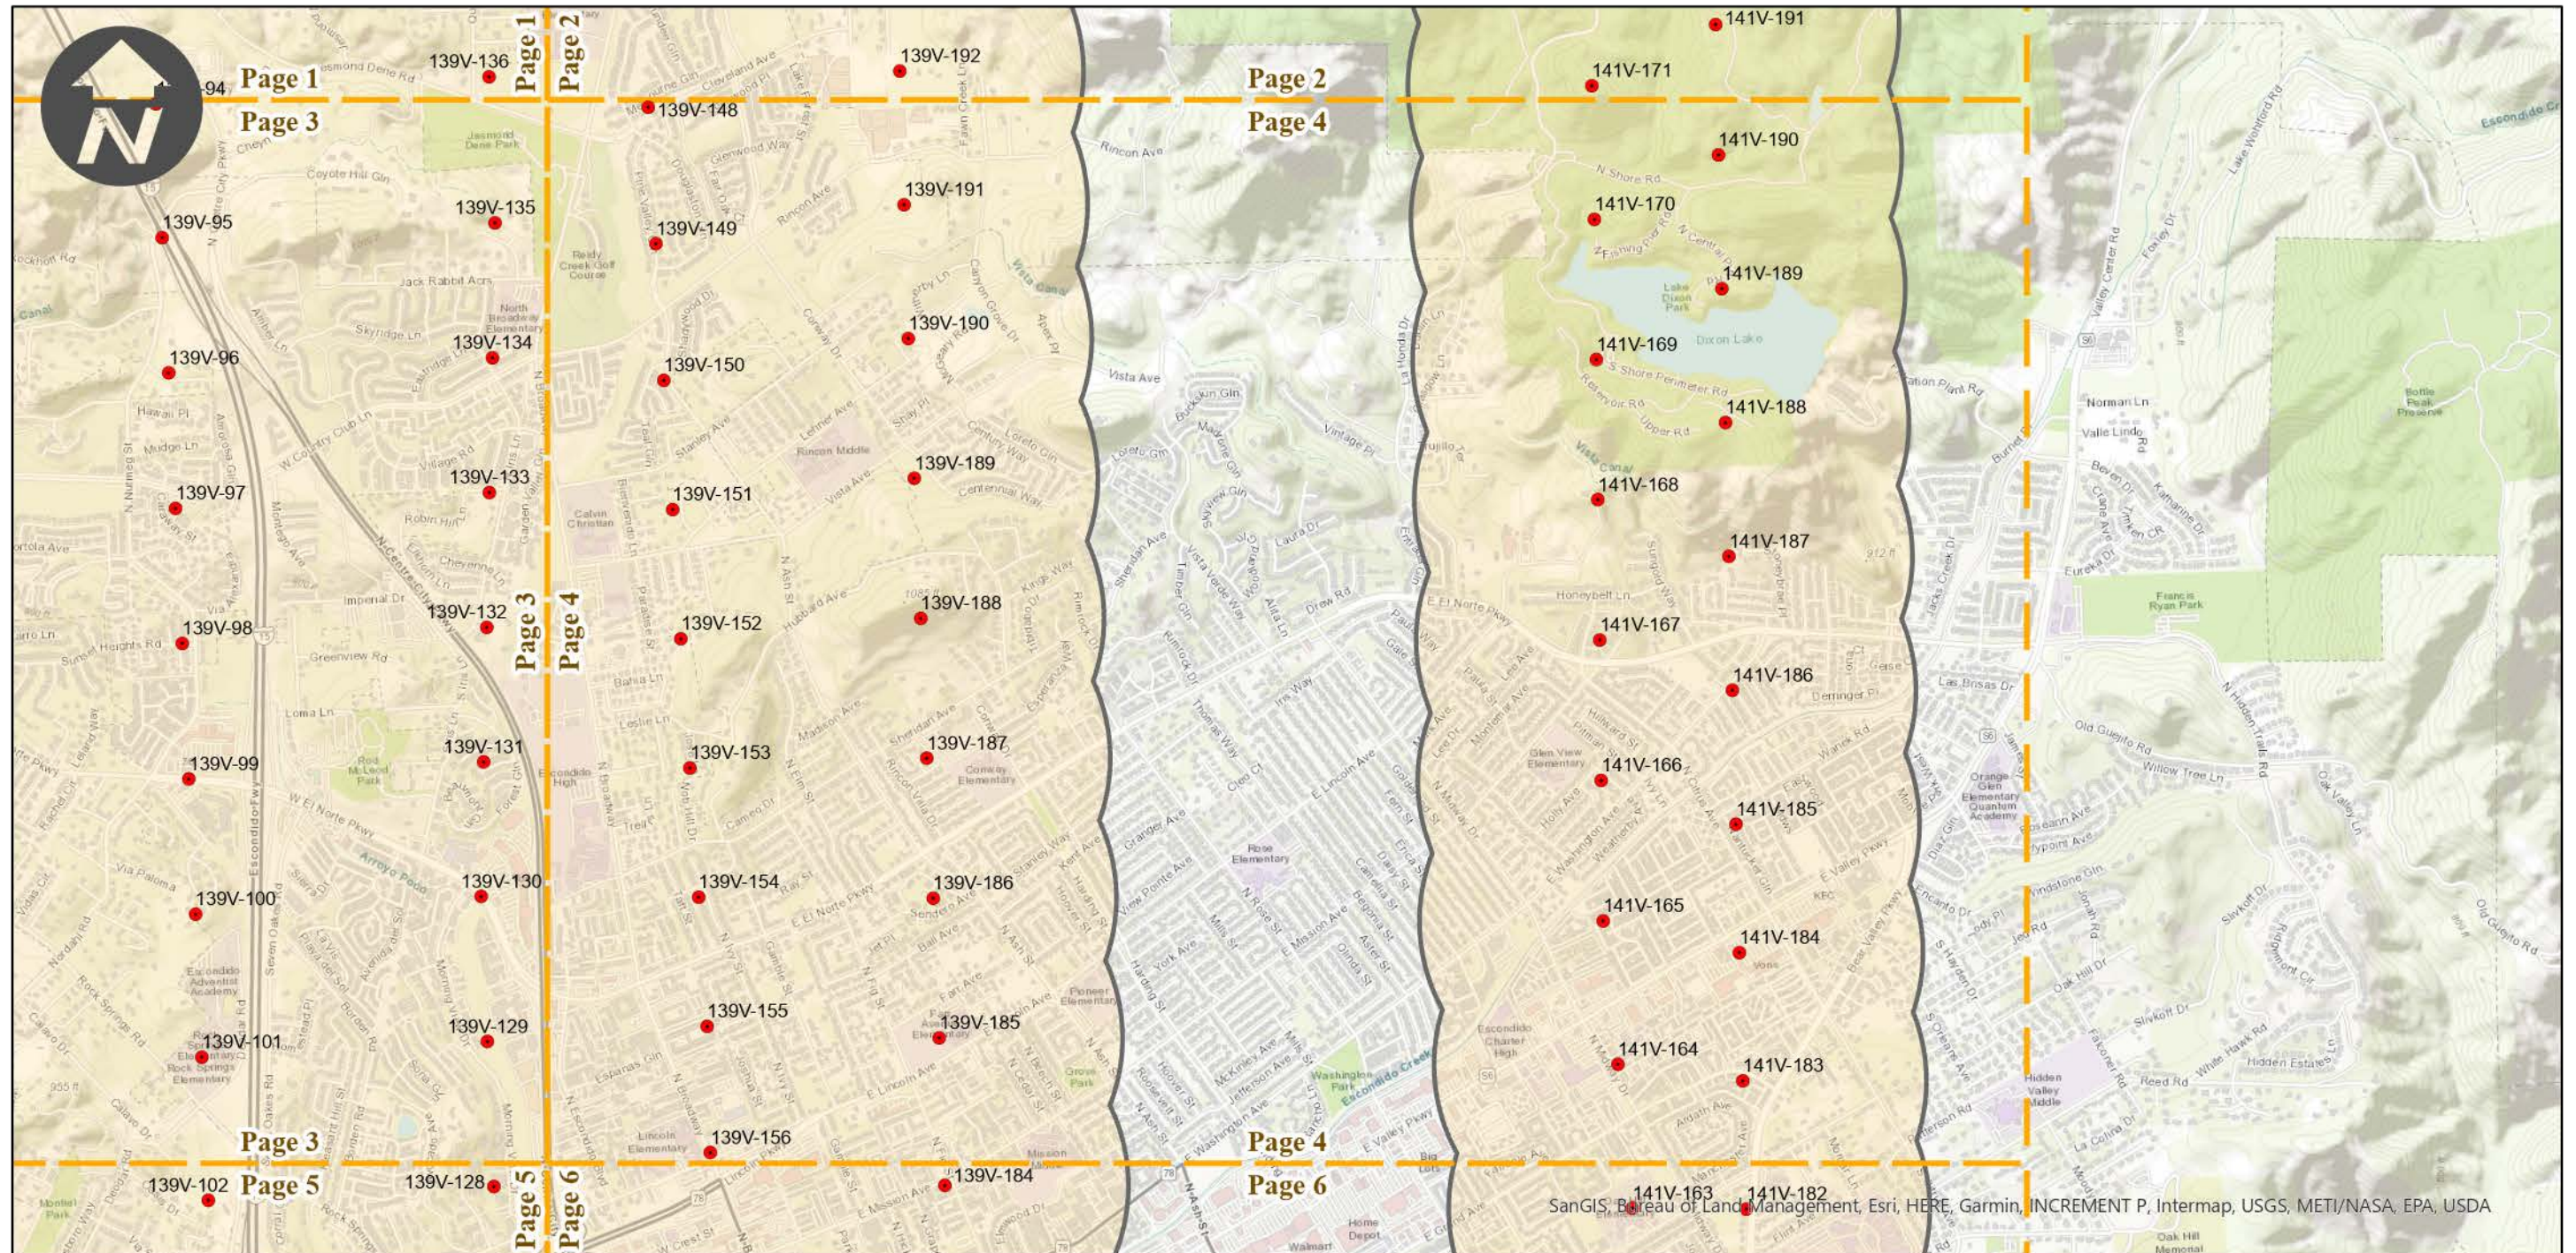

FLIGHT LOCATION

PAI-ESCON-61

Counties: San Diego
Flight date(s): 03-21-1961 to 04-26-1961
Scale: 1:6,000
Overlap: 60%

Note: Escondido and vicinity. Frame numbers 139V-14 through 139V-198, and 141V-130 through 141V-198. Imagery filed by PAI-roll numbers as shown on index.

Complete Metadata:
<https://www.library.ucsb.edu/src/airphotos/aerial-photography-information>

PAI-ESCON-61

Counties: San Diego
 Flight date(s): 03-21-1961 to 04-26-1961
 Scale: 1:6,000
 Overlap: 60%

Note: Escondido and vicinity. Frame numbers 139V-14 through 139V-198, and 141V-130 through 141V-198. Imagery filed by PAI-roll numbers as shown on index.

Complete Metadata:
<https://www.library.ucsb.edu/src/airphotos/aerial-photography-information>

FLIGHT LOCATION

PAI-ESCON-61

Counties: San Diego
Flight date(s): 03-21-1961 to 04-26-1961
Scale: 1:6,000
Overlap: 60%

FLIGHT LOCATION

PAI-ESCON-61

Counties: San Diego
Flight date(s): 03-21-1961 to 04-26-1961
Scale: 1:6,000
Overlap: 60%

Complete Metadata:
<https://www.library.ucsb.edu/src/airphotos/aerial-photography-information>