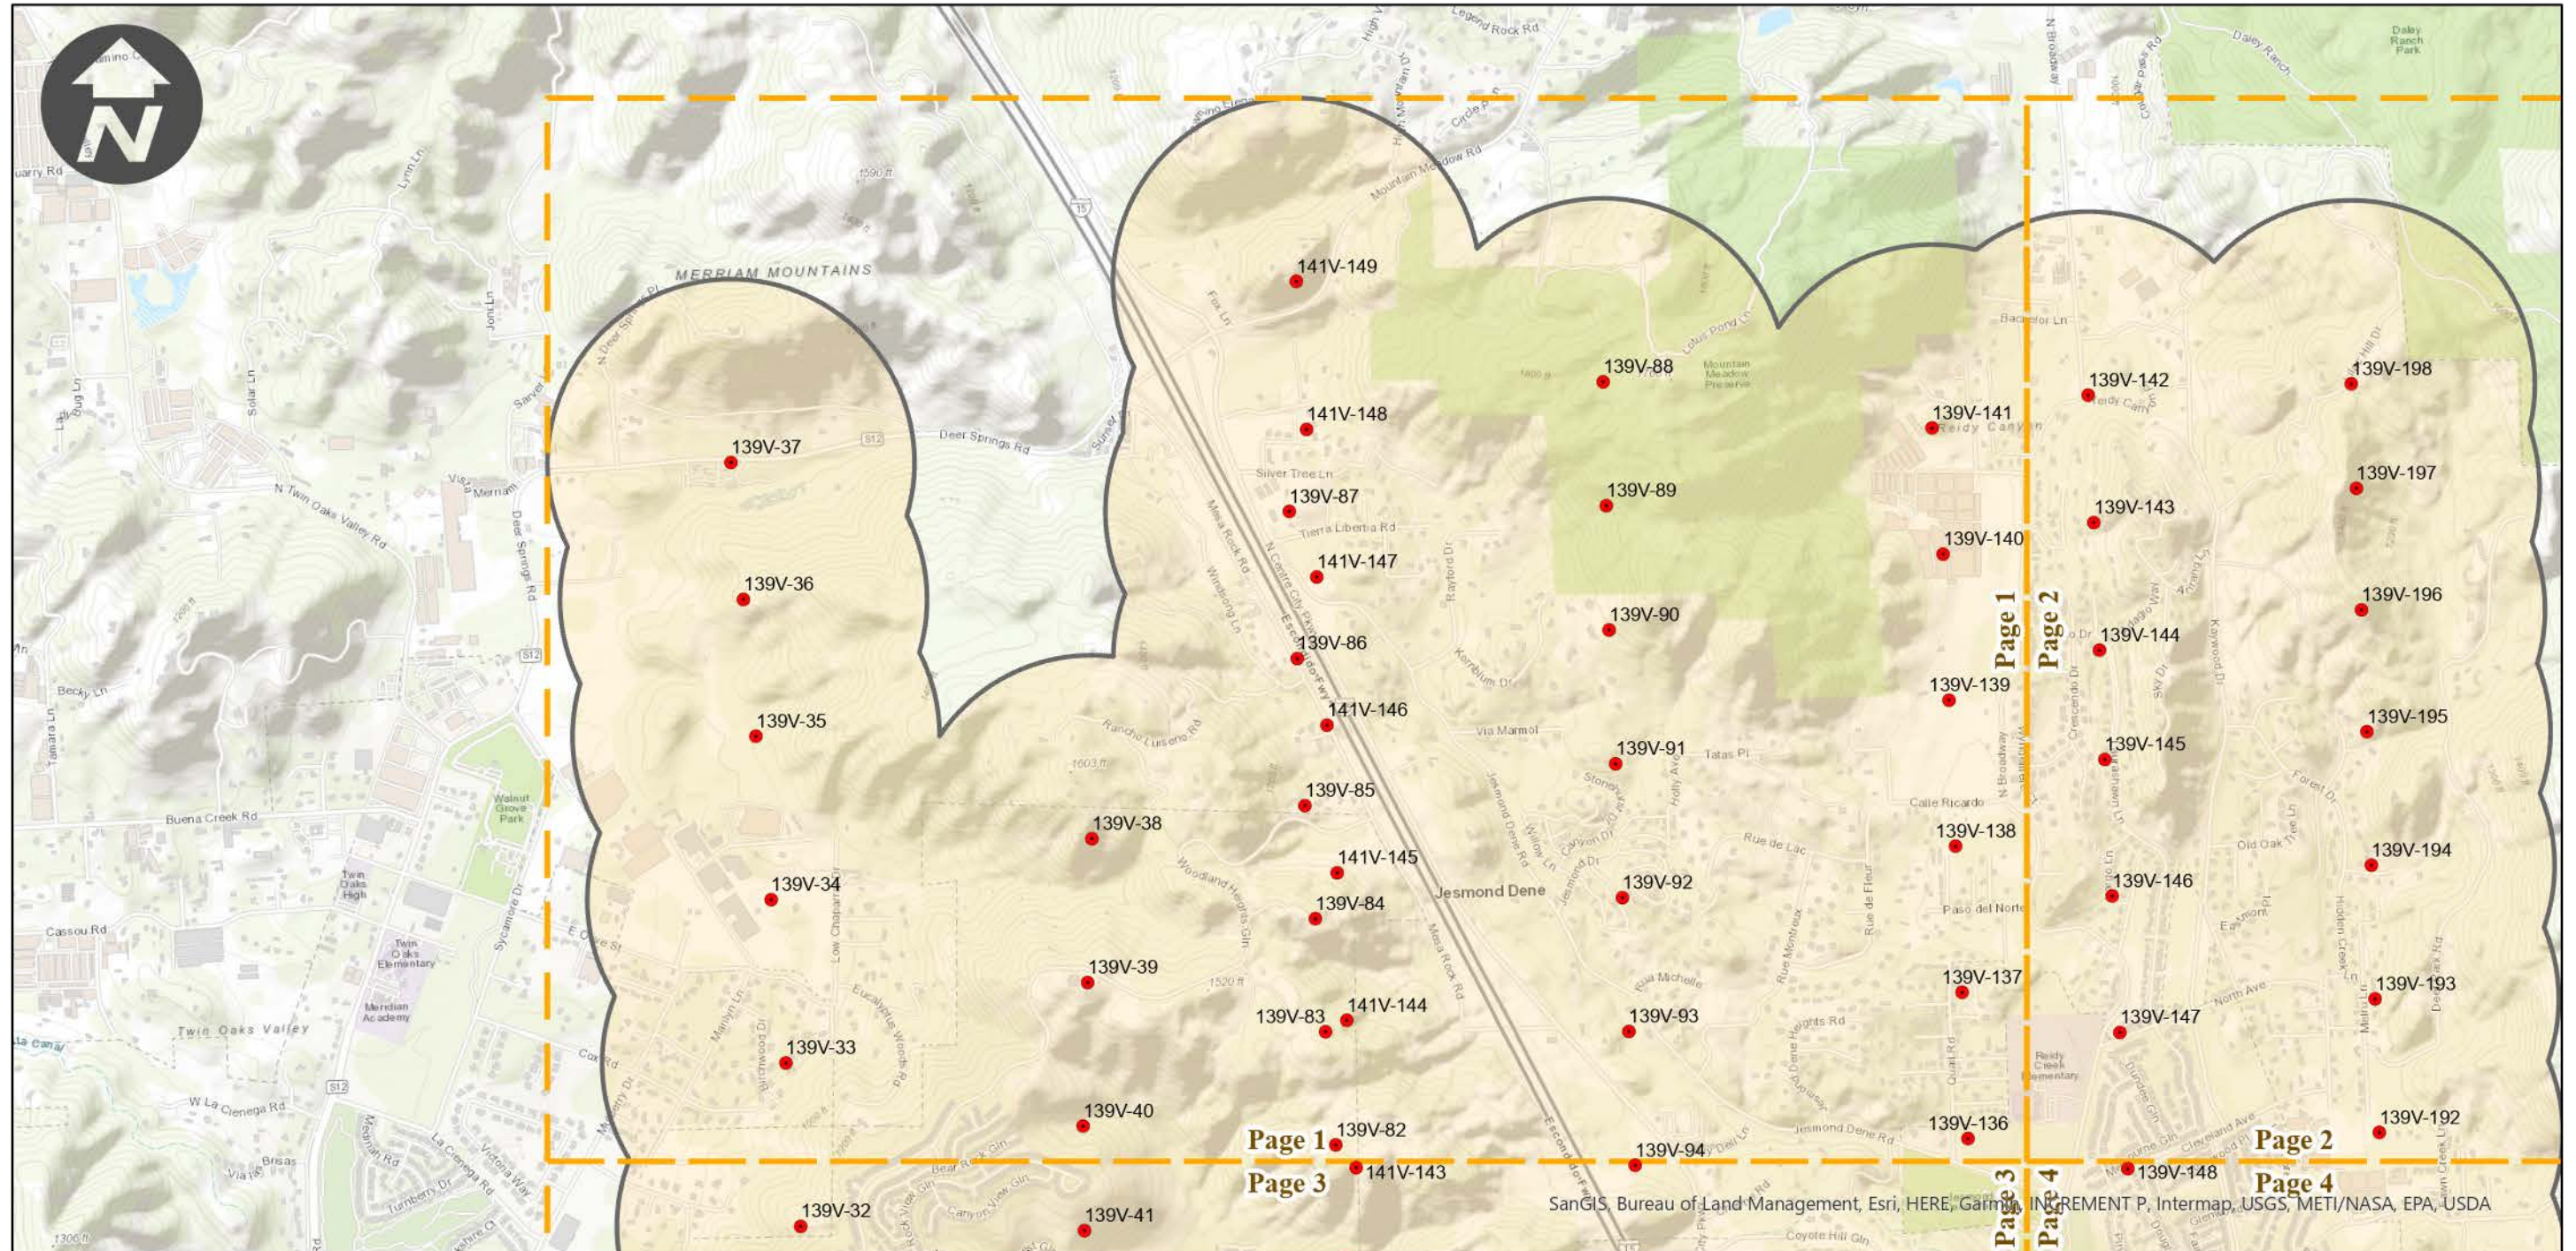

FLIGHT LOCATION

Index to Aerial Photography
Page Key

Scale of this index: 1:100,000

PAI-ESCON-61

Counties: San Diego
 Flight date(s): 03-21-1961 to 04-26-1961
 Scale: 1:6,000
 Overlap: 60%

Note: Escondido and vicinity. Frame numbers 139V-14 through 139V-198, and 141V-130 through 141V-198. Imagery filed by PAI-roll numbers as shown on index.

FLIGHT LOCATION

Complete Metadata:
<https://www.library.ucsb.edu/src/airphotos/aerial-photography-information>

PAI-ESCON-61

Counties: San Diego
Flight date(s): 03-21-1961 to 04-26-1961
Scale: 1:6,000
Overlap: 60%

FLIGHT LOCATION

PAI-ESCON-61

Counties: San Diego
Flight date(s): 03-21-1961 to 04-26-1961
Scale: 1:6,000
Overlap: 60%

Note: Escondido and vicinity. Frame numbers 139V-14 through 139V-198, and 141V-130 through 141V-198. Imagery filed by PAI-roll numbers as shown on index.

FLIGHT LOCATION

PAI-ESCON-61

Counties: San Diego
Flight date(s): 03-21-1961 to 04-26-1961
Scale: 1:6,000
Overlap: 60%

Complete Metadata:
<https://www.library.ucsb.edu/src/airphotos/aerial-photography-information>