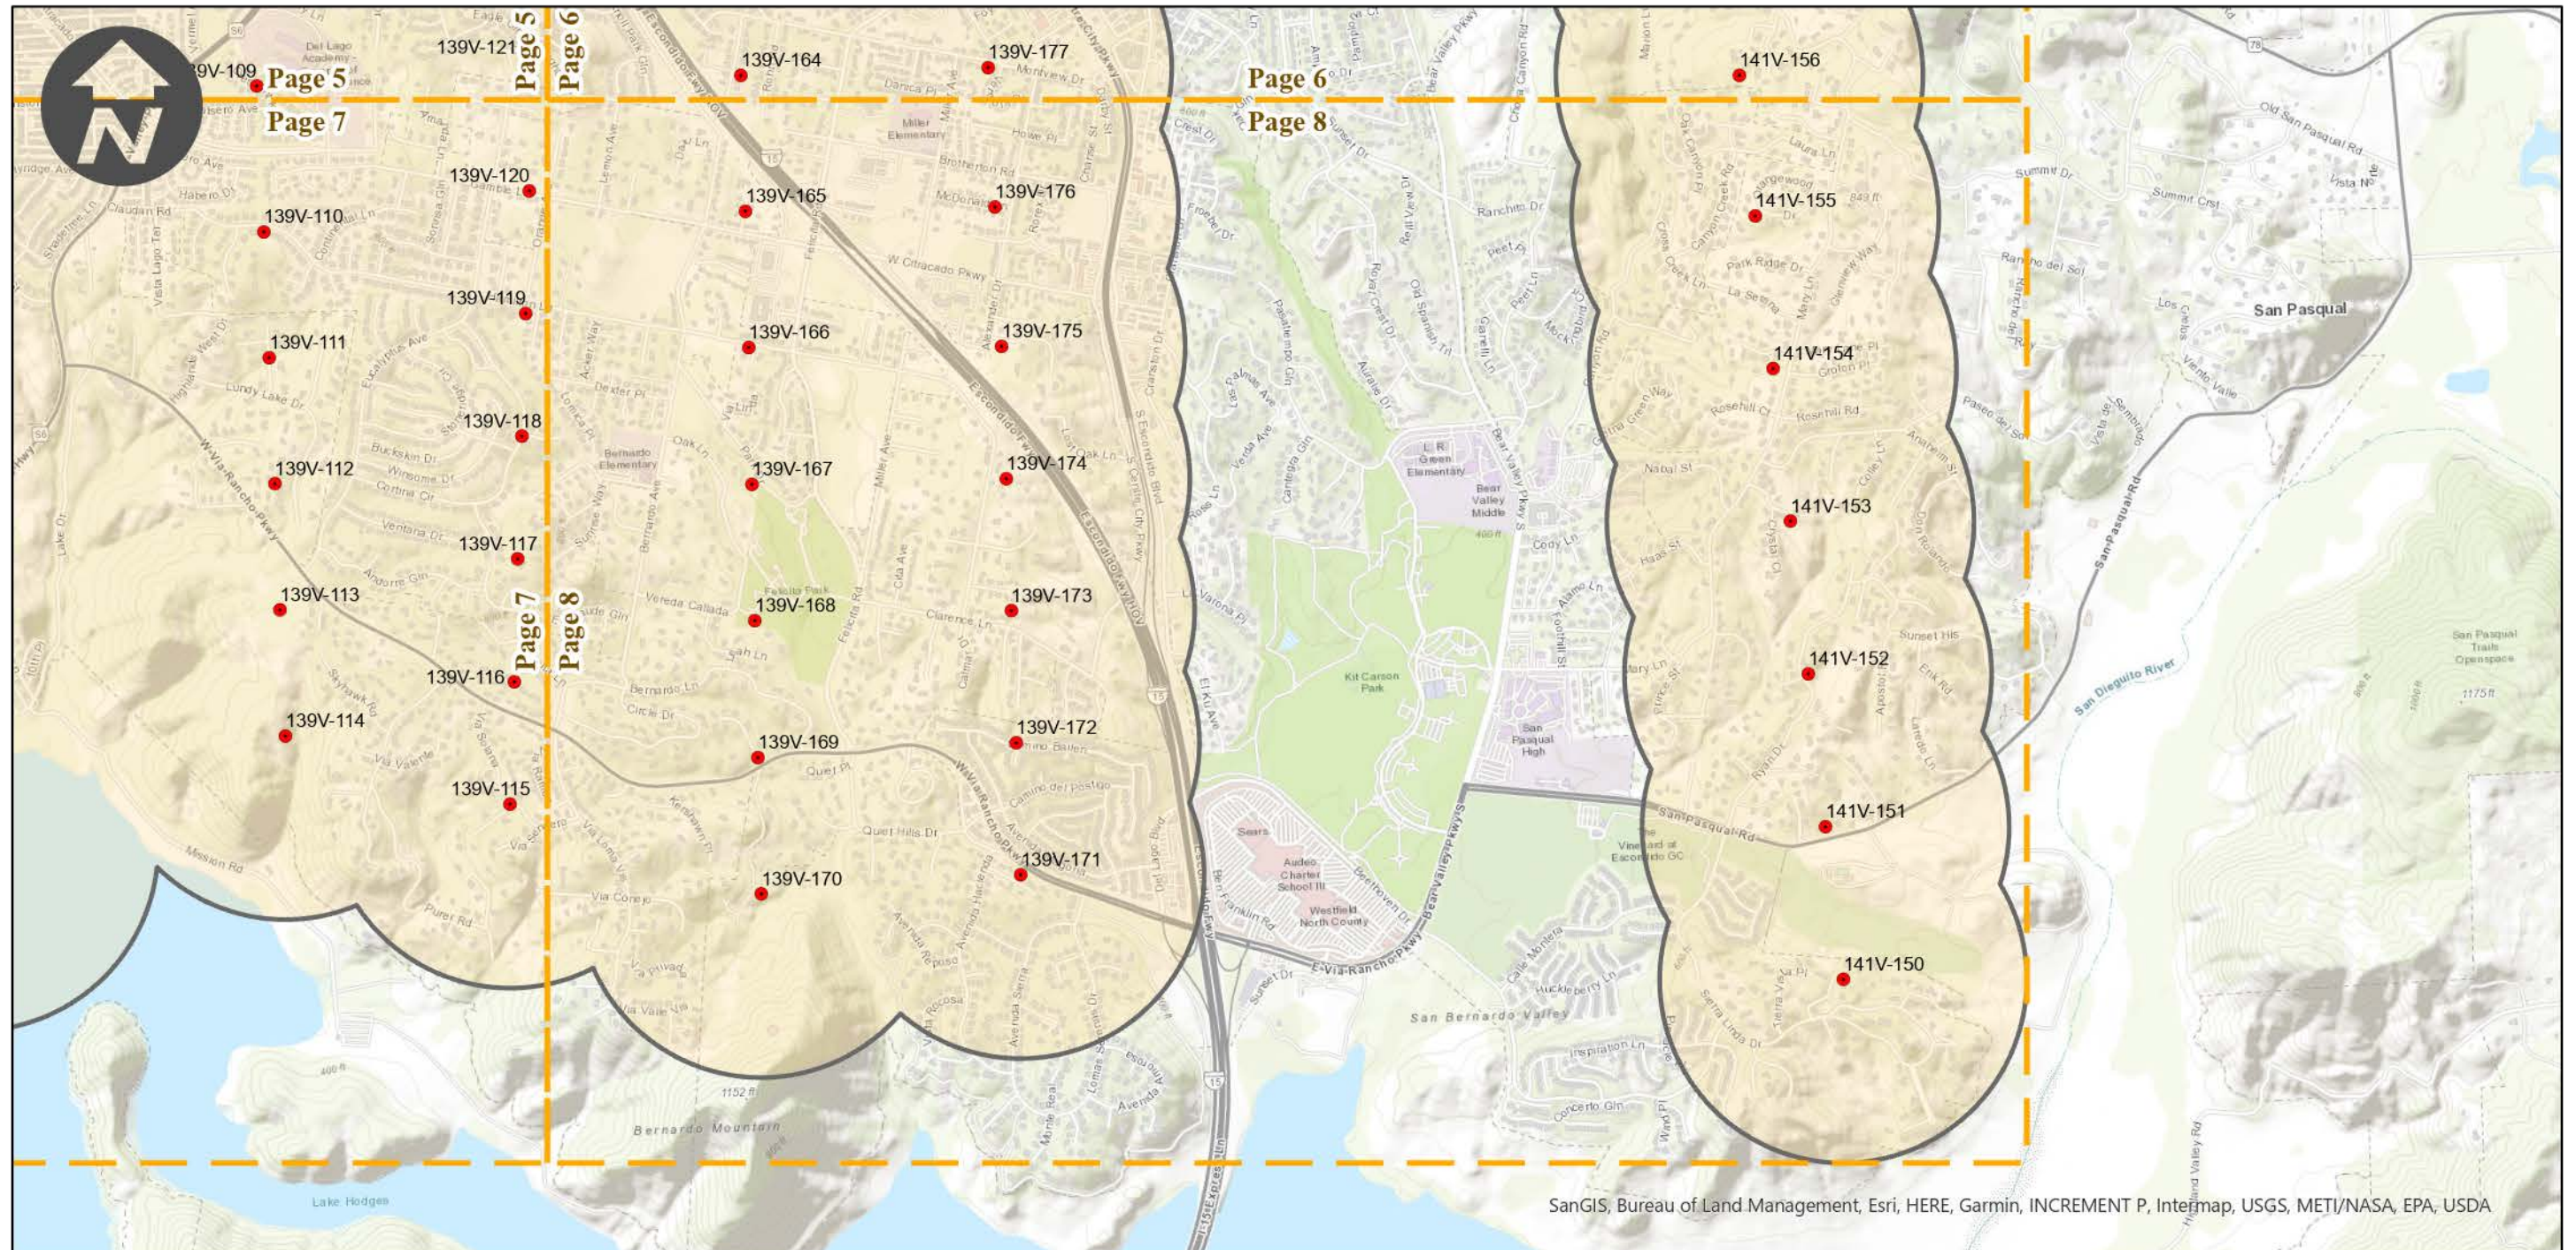

Complete Metadata:
<https://www.library.ucsb.edu/src/airphotos/aerial-photography-information>