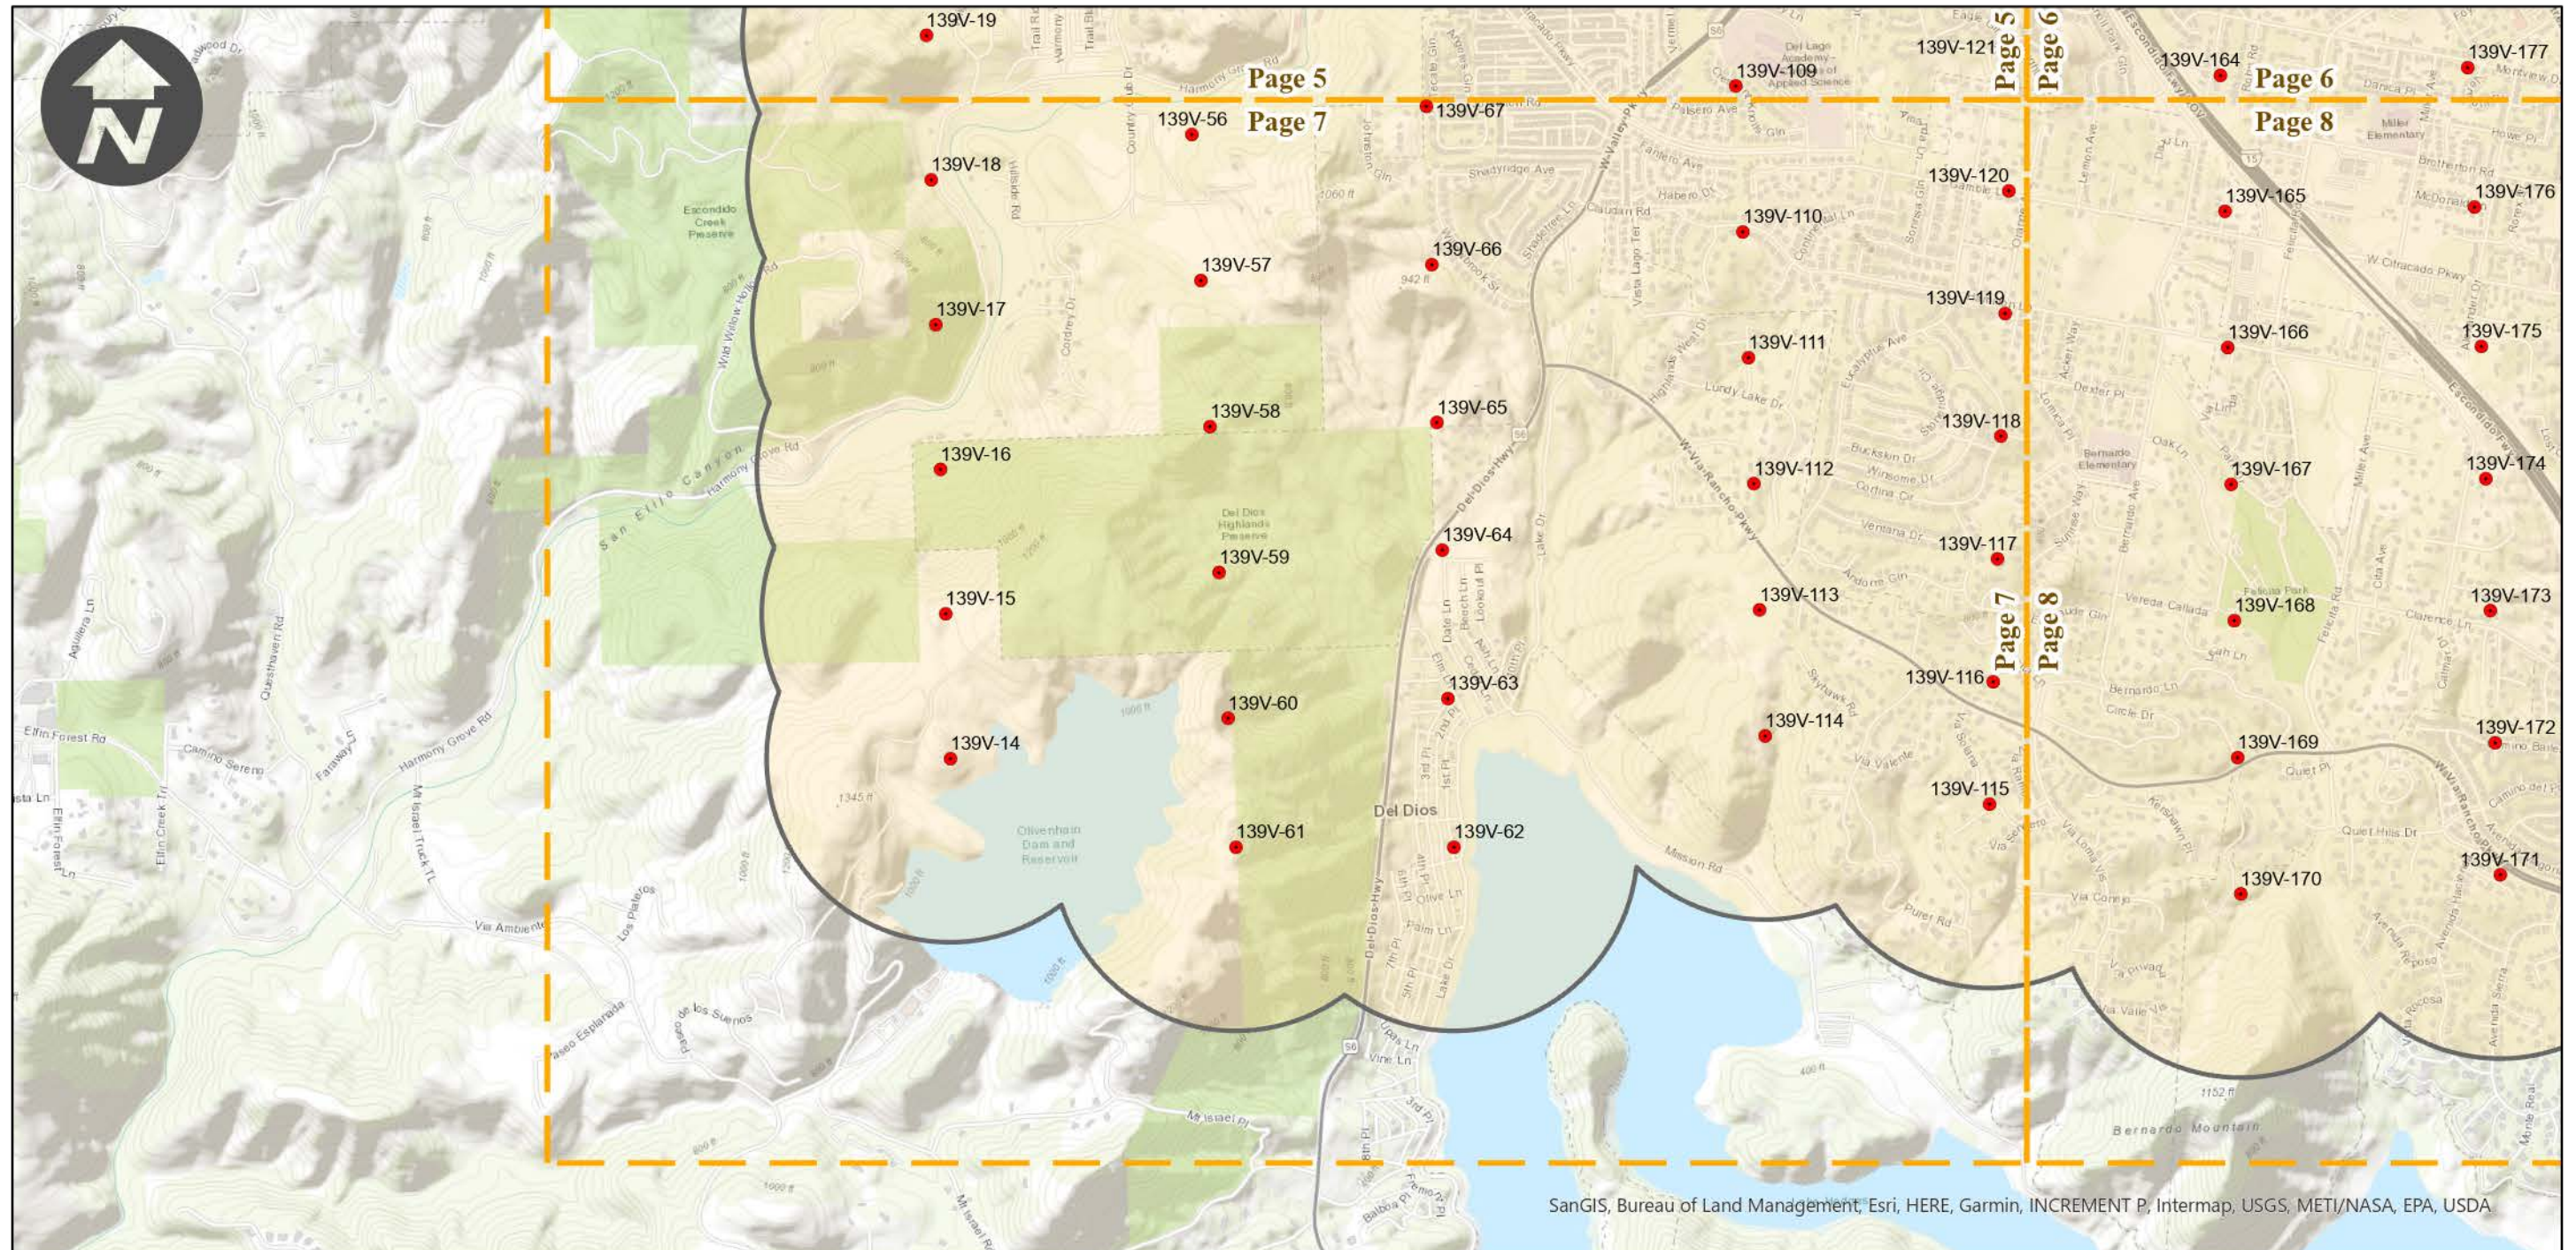

Note: Escondido and vicinity. Frame numbers 139V-14 through 139V-198, and 141V-130 through 141V-198. Imagery filed by PAI-roll numbers as shown on index.

FLIGHT LOCATION

SanGIS, Bureau of Land Management, Esri, HERE, Garmin, INCREMENT P, Intermap, USGS, METI/NASA, EPA, USDA

Index to Aerial Photography
Page 6 of 8

Scale of this index: 1:25,000

PAI-ESCON-61

Counties: San Diego
Flight date(s): 03-21-1961 to 04-26-1961
Scale: 1:6,000
Overlap: 60%

Complete Metadata:
<https://www.library.ucsb.edu/src/airphotos/aerial-photography-information>

Note: Escondido and vicinity. Frame numbers 139V-14 through 139V-198, and 141V-130 through 141V-198. Imagery filed by PAI-roll numbers as shown on index.

FLIGHT LOCATION

PAI-ESCON-61

Counties: San Diego
 Flight date(s): 03-21-1961 to 04-26-1961
 Scale: 1:6,000
 Overlap: 60%