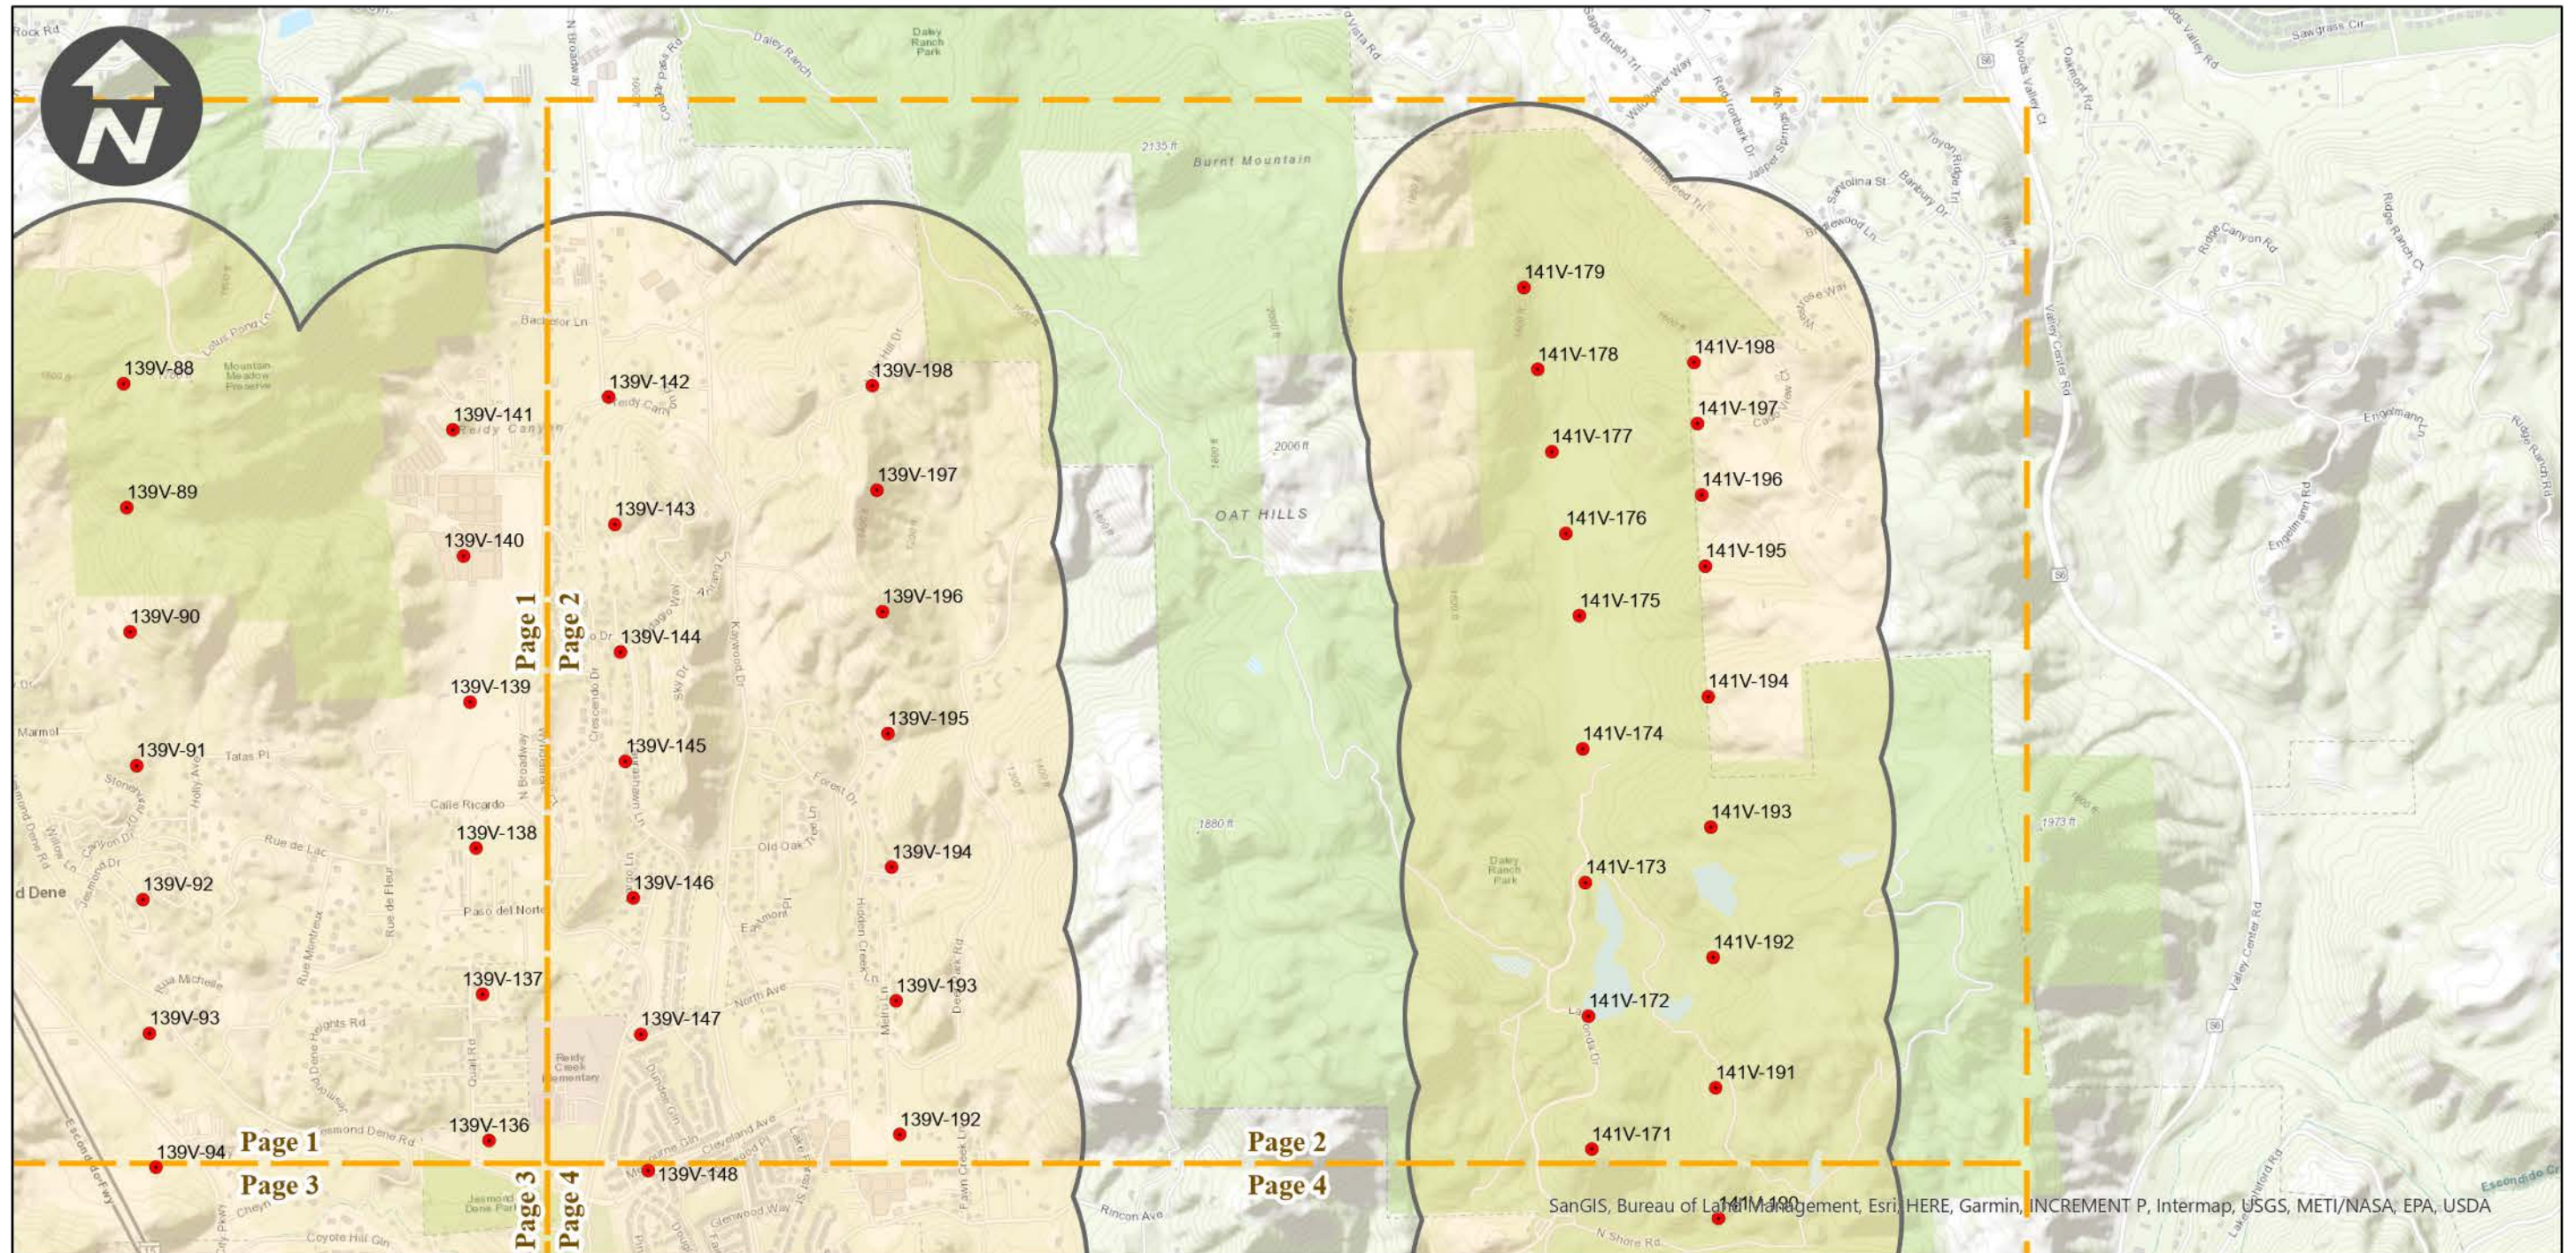

FLIGHT LOCATION

Index to Aerial Photography
Page Key

Scale of this index: 1:100,000

PAI-ESCON-61

Counties: San Diego
 Flight date(s): 03-21-1961 to 04-26-1961
 Scale: 1:6,000
 Overlap: 60%

Note: Escondido and vicinity. Frame numbers 139V-14 through 139V-198, and 141V-130 through 141V-198. Imagery filed by PAI-roll numbers as shown on index.

FLIGHT LOCATION

Complete Metadata:
<https://www.library.ucsb.edu/src/airphotos/aerial-photography-information>

PAI-ESCON-61

Counties: San Diego
Flight date(s): 03-21-1961 to 04-26-1961
Scale: 1:6,000
Overlap: 60%

Complete Metadata:
<https://www.library.ucsb.edu/src/airphotos/aerial-photography-information>

Note: Escondido and vicinity. Frame numbers 139V-14 through 139V-198, and 141V-130 through 141V-198. Imagery filed by PAI-roll numbers as shown on index.

FLIGHT LOCATION

PAI-ESCON-61

Counties: San Diego
Flight date(s): 03-21-1961 to 04-26-1961
Scale: 1:6,000
Overlap: 60%

Note: Escondido and vicinity. Frame numbers 139V-14 through 139V-198, and 141V-130 through 141V-198. Imagery filed by PAI-roll numbers as shown on index.