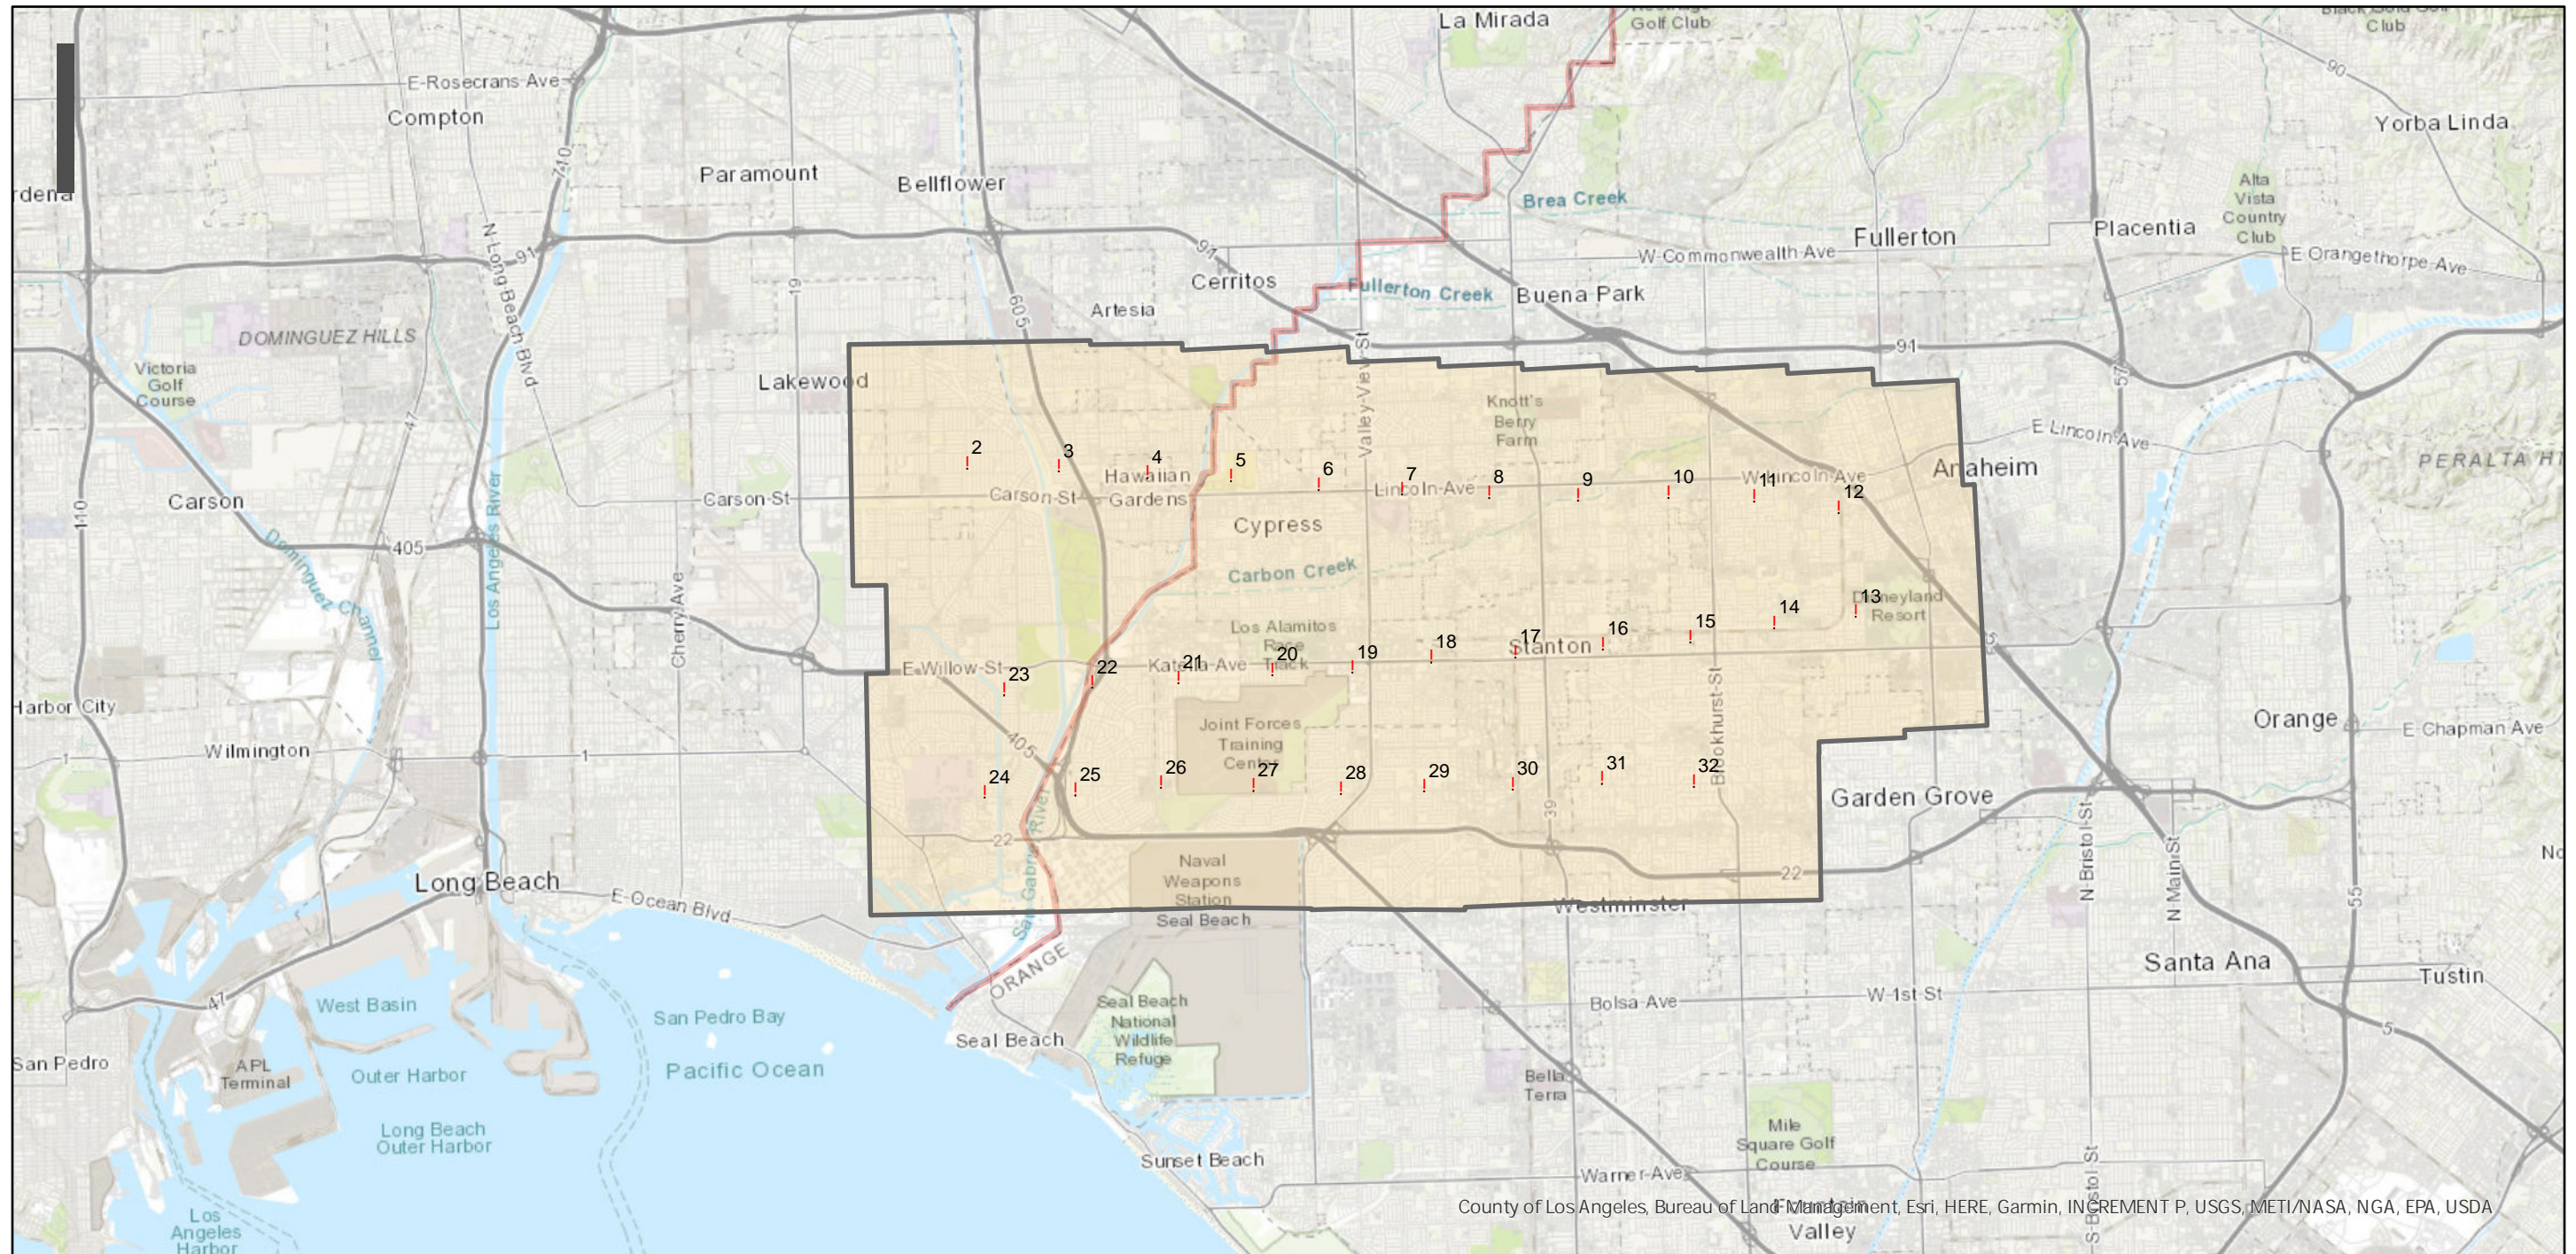

PAI-276V-2 (19.2K)

Counties: Los Angeles, Orange
Flight date(s): 12-10-1966
Scale: 1:19,200
Overlap: 60%

Note: Los Alamitos Race Course in Cypress, Ca and vicinity. Coverage includes the cities of Anaheim, Garden Grove, Hawaiian Gardens, and Stanton. Imagery also covers the areas of Disneyland and Knotts Berry Farm.

FLIGHT LOCATION

0 2 4 8 Miles

Index to Aerial Photography
Page 1 of 1

Scale of this index: 1:125,000