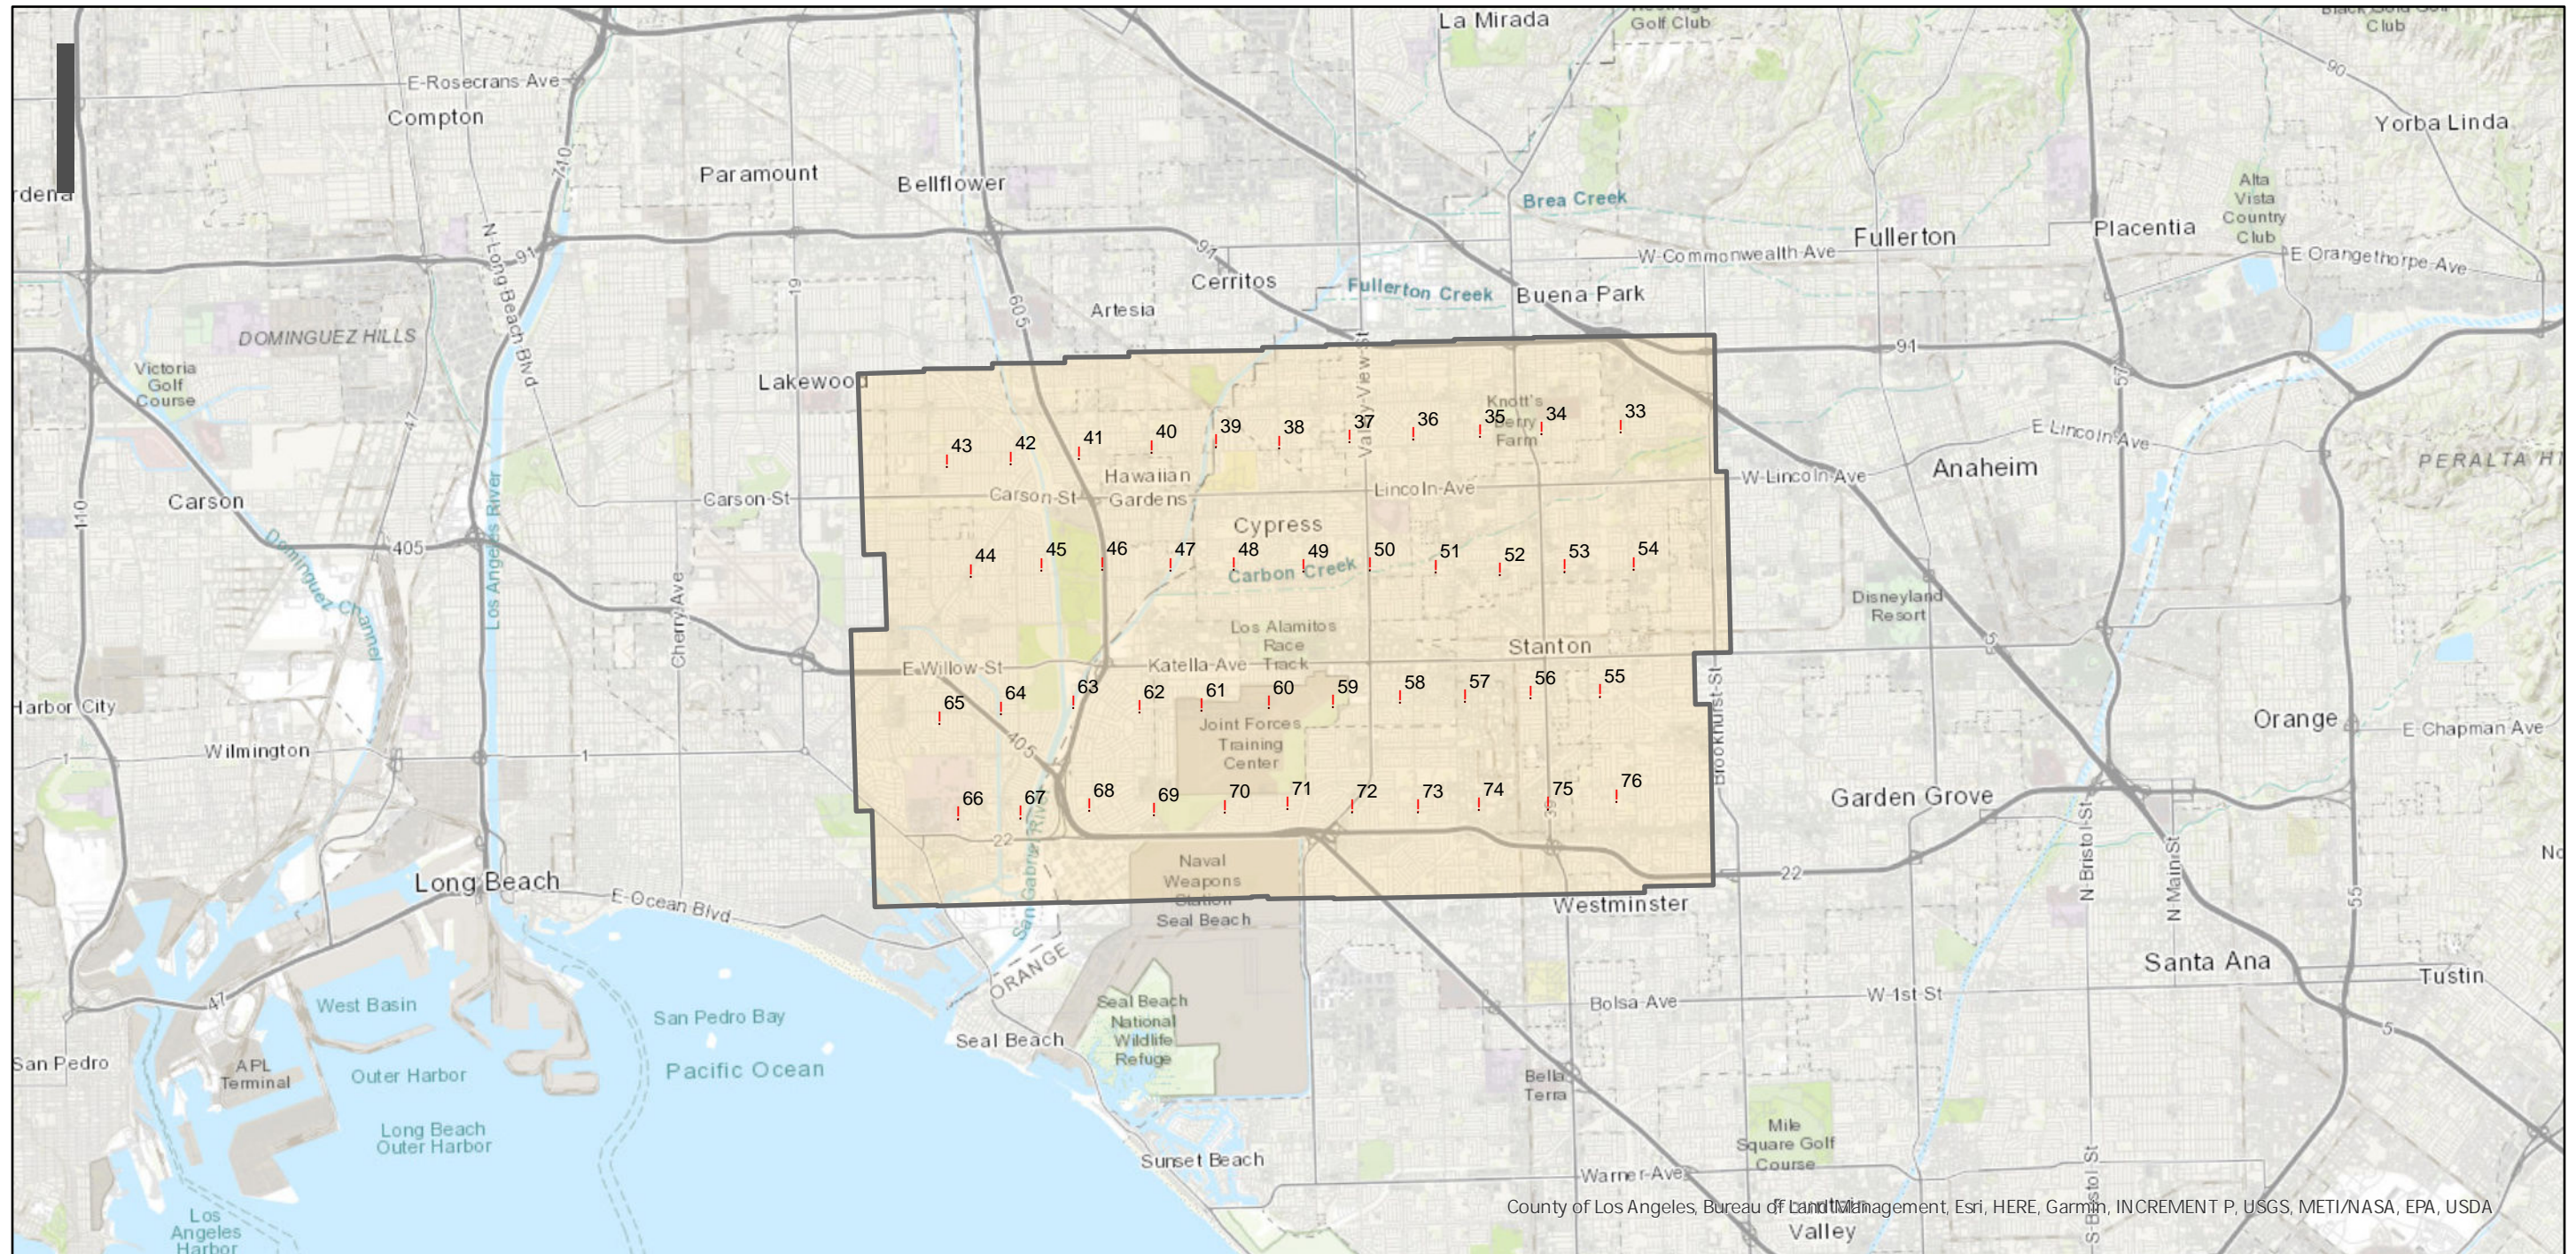

# PAI-276V-2 (14.4K)

Counties: Los Angeles, Orange  
Flight date(s): 12-10-1966  
Scale: 1:14,400  
Overlap: 60%

Note: Los Alamitos Race Course in Cypress, Ca and vicinity. Coverage includes the cities of Anaheim, Garden Grove, Hawaiian Gardens, and Stanton. Imagery also covers the areas of Disneyland and Knotts Berry Farm.

## FLIGHT LOCATION

Complete Metadata:  
<https://www.library.ucsb.edu/src/airphotos/aerial-photography-information>

0 2 4 8 Miles

Index to Aerial Photography  
Page 1 of 1

Scale of this index: 1:125,000