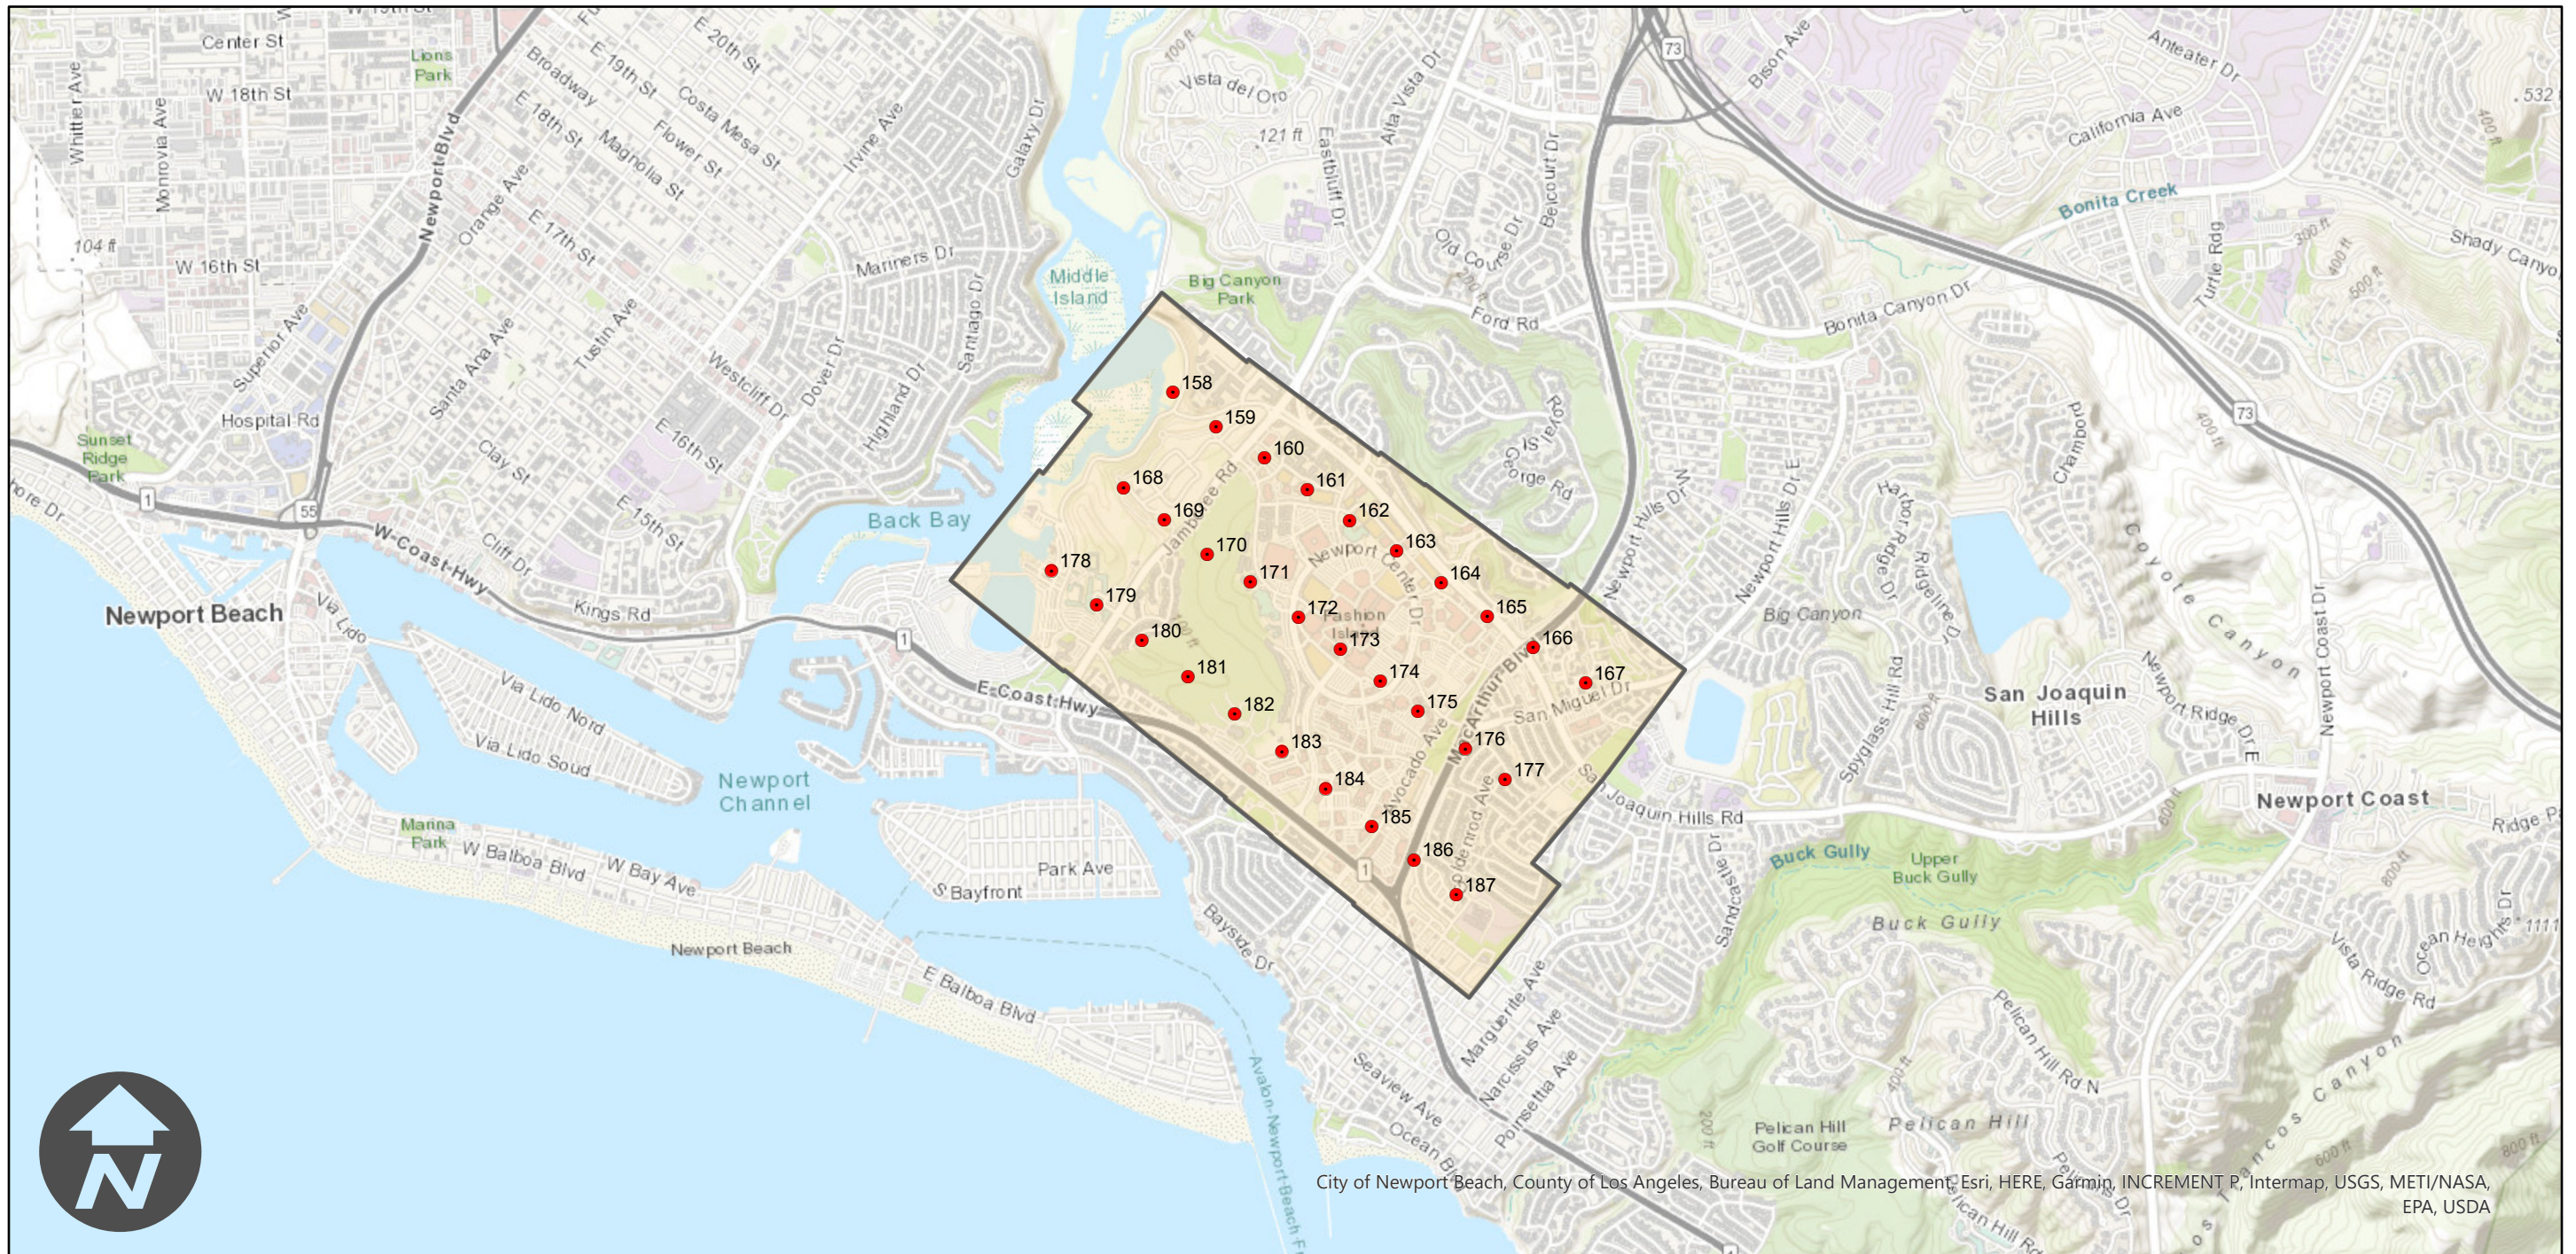

PAI-246V-9

Counties: Orange
Flight date(s): 11-04-1964
Scale: 1:3,000
Overlap: 60%

Note: Imagery of Newport Beach, Ca. Coverage includes the Newport Center site, and the Irvine Coast Country Club which is now the Newport Beach Country Club.

FLIGHT LOCATION

Complete Metadata:
<https://www.library.ucsb.edu/src/airphotos/aerial-photography-information>

0 0.5 1 2 Miles

Index to Aerial Photography
Page 1 of 1

Scale of this index: 1:32,000